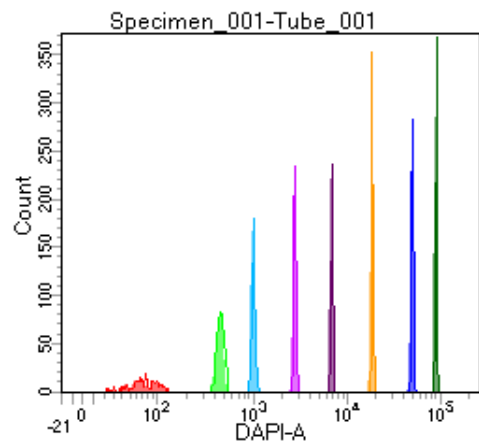

BD FACSDiva 8.0

Tube: Tube_001

Population	#Events	%Parent	%Total
All Events	4,266	####	100.0
P1	3,722	87.2	87.2
P2	364	9.8	8.5
P3	467	12.5	10.9
P4	493	13.2	11.6
P5	470	12.6	11.0
P6	463	12.4	10.9
P7	488	13.1	11.4
P8	488	13.1	11.4
P9	482	13.0	11.3