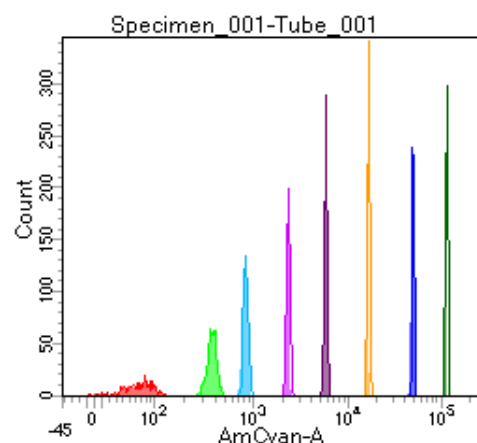

BD FACSDiva 8.0

Tube: Tube_001

Population	#Events	%Parent	%Total
All Events	4,266	####	100.0
P1	3,722	87.2	87.2
P2	364	9.8	8.5
P3	467	12.5	10.9
P4	493	13.2	11.6
P5	470	12.6	11.0
P6	463	12.4	10.9
P7	488	13.1	11.4
P8	488	13.1	11.4
P9	482	13.0	11.3