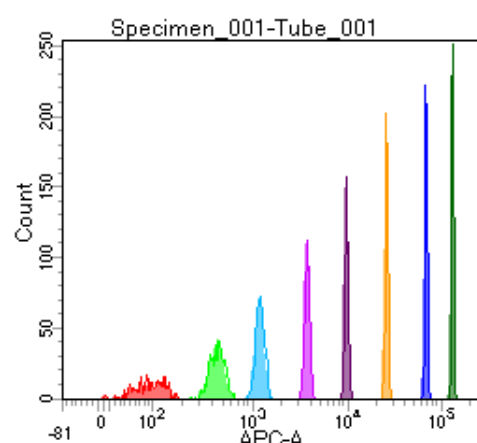

BD FACSDiva 8.0

Tube: Tube_001

Population	#Events	%Parent	%Total
All Events	4,266	####	100.0
P1	3,722	87.2	87.2
P2	364	9.8	8.5
P3	467	12.5	10.9
P4	493	13.2	11.6
P5	470	12.6	11.0
P6	463	12.4	10.9
P7	488	13.1	11.4
P8	488	13.1	11.4
P9	482	13.0	11.3