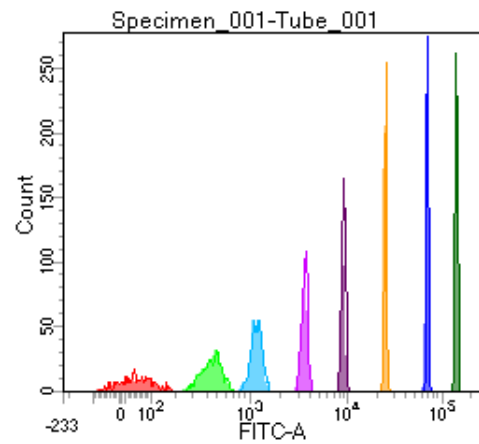

BD FACSDiva 8.0

Tube: Tube_001

Population	#Events	%Parent	%Total
All Events	4,266	####	100.0
P1	3,722	87.2	87.2
P2	364	9.8	8.5
P3	467	12.5	10.9
P4	493	13.2	11.6
P5	470	12.6	11.0
P6	463	12.4	10.9
P7	488	13.1	11.4
P8	488	13.1	11.4
P9	482	13.0	11.3