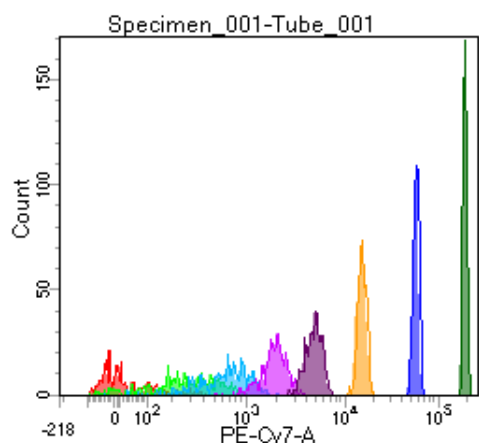

BD FACSDiva 8.0

Tube: Tube_001

Population	#Events	%Parent	%Total
All Events	4,266	####	100.0
P1	3,722	87.2	87.2
P2	364	9.8	8.5
P3	467	12.5	10.9
P4	493	13.2	11.6
P5	470	12.6	11.0
P6	463	12.4	10.9
P7	488	13.1	11.4
P8	488	13.1	11.4
P9	482	13.0	11.3