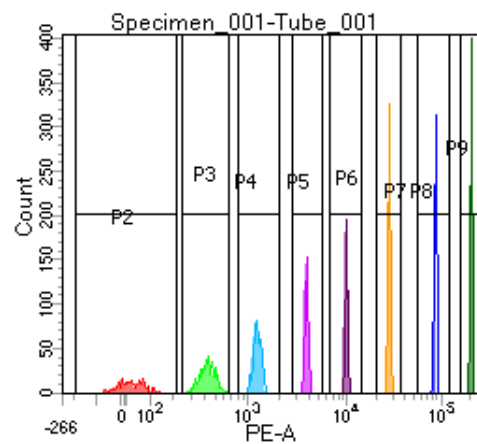

BD FACSDiva 8.0

Tube: Tube_001

Population	#Events	%Parent	%Total
All Events	4,266	####	100.0
P1	3,722	87.2	87.2
P2	364	9.8	8.5
P3	467	12.5	10.9
P4	493	13.2	11.6
P5	470	12.6	11.0
P6	463	12.4	10.9
P7	488	13.1	11.4
P8	488	13.1	11.4
P9	482	13.0	11.3