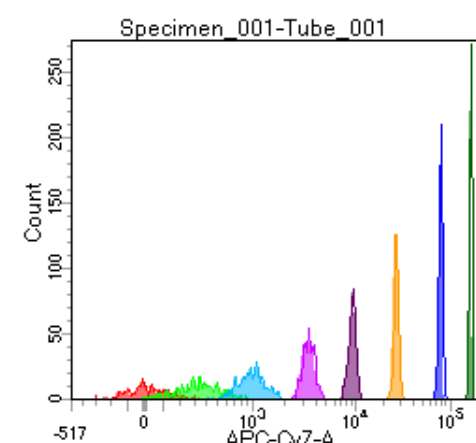

BD FACSDiva 8.0

Tube: Tube_001

Population	#Events	%Parent	%Total
All Events	4,266	####	100.0
P1	3,722	87.2	87.2
P2	364	9.8	8.5
P3	467	12.5	10.9
P4	493	13.2	11.6
P5	470	12.6	11.0
P6	463	12.4	10.9
P7	488	13.1	11.4
P8	488	13.1	11.4
P9	482	13.0	11.3