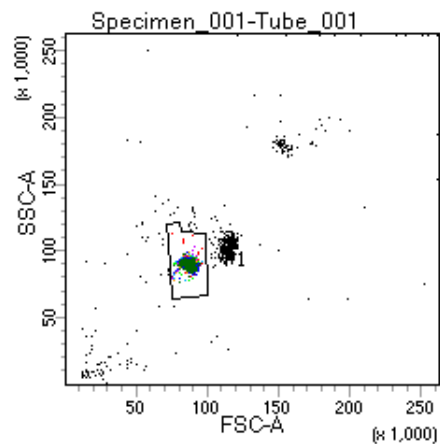

BD FACSDiva 8.0

Tube: Tube_001

Population	#Events	%Parent	%Total
All Events	4,266	####	100.0
P1	3,722	87.2	87.2
P2	364	9.8	8.5
P3	467	12.5	10.9
P4	493	13.2	11.6
P5	470	12.6	11.0
P6	463	12.4	10.9
P7	488	13.1	11.4
P8	488	13.1	11.4
P9	482	13.0	11.3