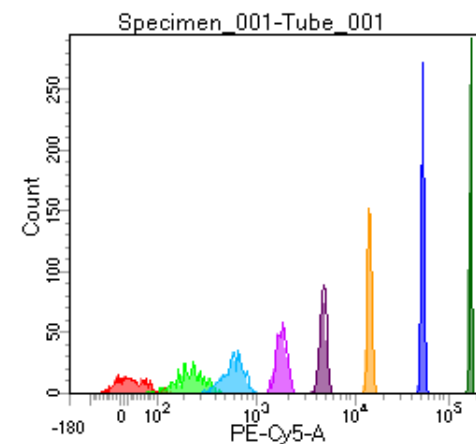

BD FACSDiva 8.0

Tube: Tube_001

Population	#Events	%Parent	%Total
All Events	4,266	####	100.0
P1	3,722	87.2	87.2
P2	364	9.8	8.5
P3	467	12.5	10.9
P4	493	13.2	11.6
P5	470	12.6	11.0
P6	463	12.4	10.9
P7	488	13.1	11.4
P8	488	13.1	11.4
P9	482	13.0	11.3