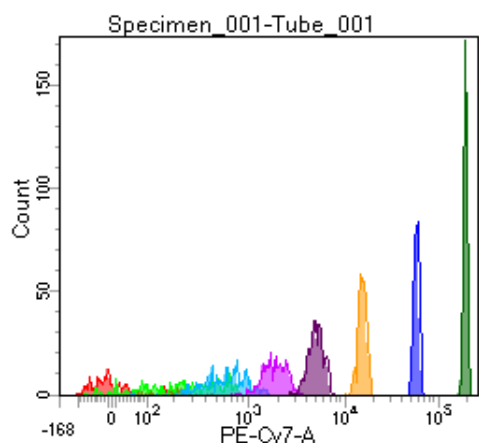

BD FACSDiva 8.0

Tube: Tube_001

Population	#Events	%Parent	%Total
All Events	3,645	####	100.0
P1	3,031	83.2	83.2
P2	288	9.5	7.9
P3	379	12.5	10.4
P4	390	12.9	10.7
P5	360	11.9	9.9
P6	426	14.1	11.7
P7	395	13.0	10.8
P8	365	12.0	10.0
P9	413	13.6	11.3