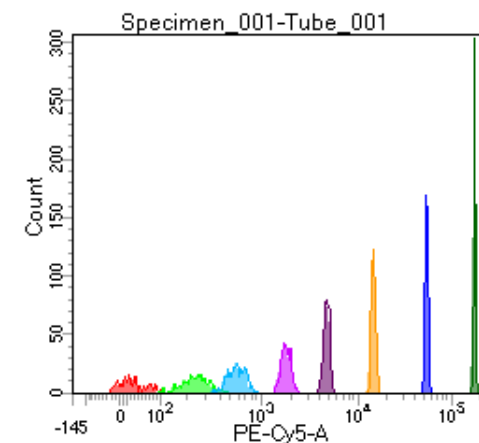

BD FACSDiva 8.0

Tube: Tube_001

Population	#Events	%Parent	%Total
All Events	3,645	####	100.0
P1	3,031	83.2	83.2
P2	288	9.5	7.9
P3	379	12.5	10.4
P4	390	12.9	10.7
P5	360	11.9	9.9
P6	426	14.1	11.7
P7	395	13.0	10.8
P8	365	12.0	10.0
P9	413	13.6	11.3