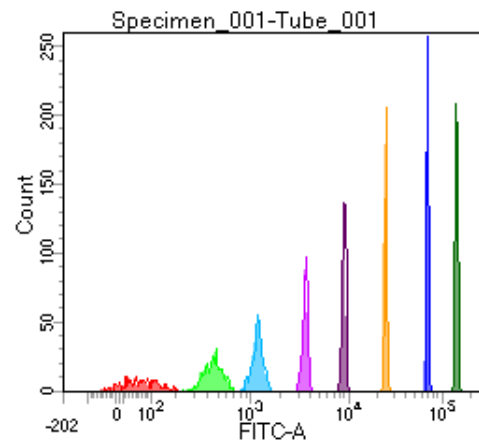

BD FACSDiva 8.0

Tube: Tube_001

Population	#Events	%Parent	%Total
All Events	3,645	####	100.0
P1	3,031	83.2	83.2
P2	288	9.5	7.9
P3	379	12.5	10.4
P4	390	12.9	10.7
P5	360	11.9	9.9
P6	426	14.1	11.7
P7	395	13.0	10.8
P8	365	12.0	10.0
P9	413	13.6	11.3