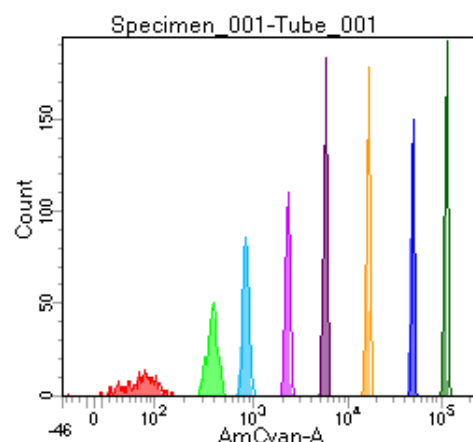

BD FACSDiva 8.0

Tube: Tube_001

Population	#Events	%Parent	%Total
All Events	3,645	####	100.0
P1	3,031	83.2	83.2
P2	288	9.5	7.9
P3	379	12.5	10.4
P4	390	12.9	10.7
P5	360	11.9	9.9
P6	426	14.1	11.7
P7	395	13.0	10.8
P8	365	12.0	10.0
P9	413	13.6	11.3