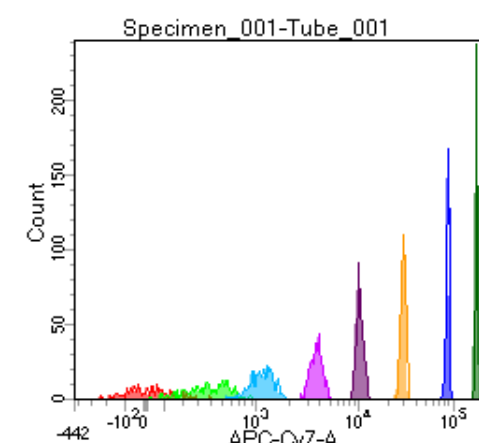

BD FACSDiva 8.0

Tube: Tube_001

Population	#Events	%Parent	%Total
All Events	3,645	####	100.0
P1	3,031	83.2	83.2
P2	288	9.5	7.9
P3	379	12.5	10.4
P4	390	12.9	10.7
P5	360	11.9	9.9
P6	426	14.1	11.7
P7	395	13.0	10.8
P8	365	12.0	10.0
P9	413	13.6	11.3