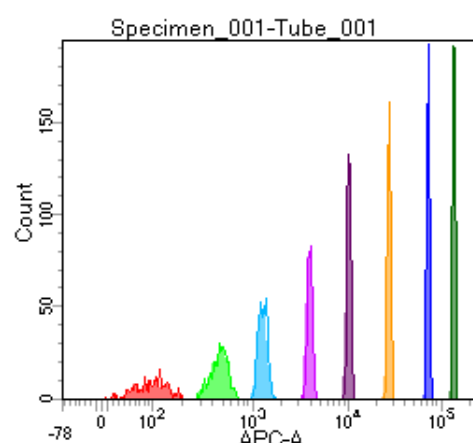

BD FACSDiva 8.0

Tube: Tube_001

Population	#Events	%Parent	%Total
All Events	3,645	####	100.0
P1	3,031	83.2	83.2
P2	288	9.5	7.9
P3	379	12.5	10.4
P4	390	12.9	10.7
P5	360	11.9	9.9
P6	426	14.1	11.7
P7	395	13.0	10.8
P8	365	12.0	10.0
P9	413	13.6	11.3