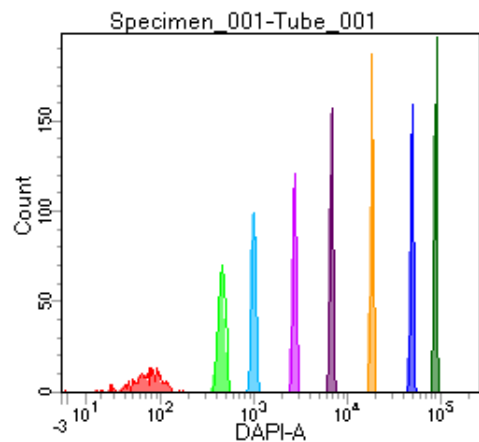

BD FACSDiva 8.0

Tube: Tube_001

Population	#Events	%Parent	%Total
All Events	3,645	####	100.0
P1	3,031	83.2	83.2
P2	288	9.5	7.9
P3	379	12.5	10.4
P4	390	12.9	10.7
P5	360	11.9	9.9
P6	426	14.1	11.7
P7	395	13.0	10.8
P8	365	12.0	10.0
P9	413	13.6	11.3