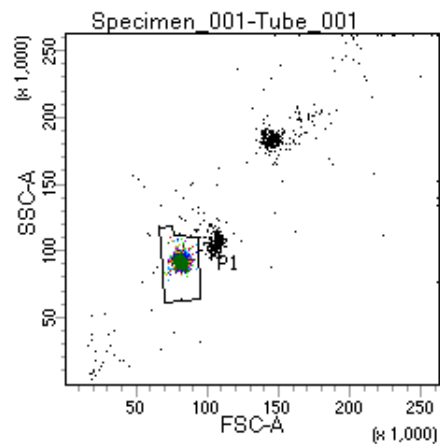

BD FACSDiva 8.0

Tube: Tube_001

Population	#Events	%Parent	%Total
All Events	3,645	####	100.0
P1	3,031	83.2	83.2
P2	288	9.5	7.9
P3	379	12.5	10.4
P4	390	12.9	10.7
P5	360	11.9	9.9
P6	426	14.1	11.7
P7	395	13.0	10.8
P8	365	12.0	10.0
P9	413	13.6	11.3