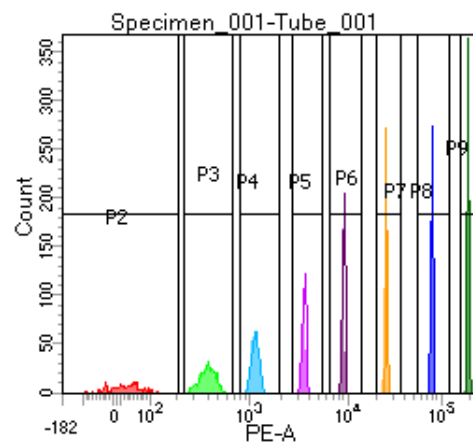

BD FACSDiva 8.0

Tube: Tube_001

Population	#Events	%Parent	%Total
All Events	3,645	####	100.0
P1	3,031	83.2	83.2
P2	288	9.5	7.9
P3	379	12.5	10.4
P4	390	12.9	10.7
P5	360	11.9	9.9
P6	426	14.1	11.7
P7	395	13.0	10.8
P8	365	12.0	10.0
P9	413	13.6	11.3