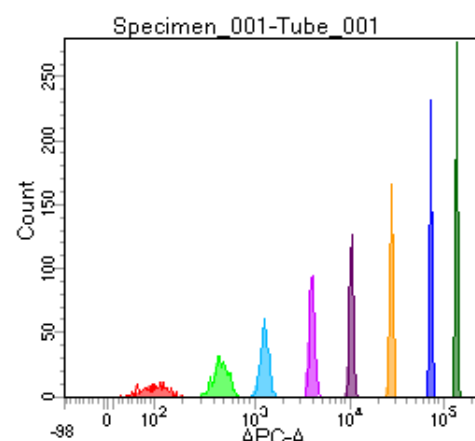

BD FACSDiva 8.0

Tube: Tube\_001

Population	#Events	%Parent	%Total
All Events	3,807	####	100.0
P1	2,845	74.7	74.7
P2	248	8.7	6.5
P3	361	12.7	9.5
P4	371	13.0	9.7
P5	396	13.9	10.4
P6	361	12.7	9.5
P7	368	12.9	9.7
P8	340	12.0	8.9
P9	392	13.8	10.3