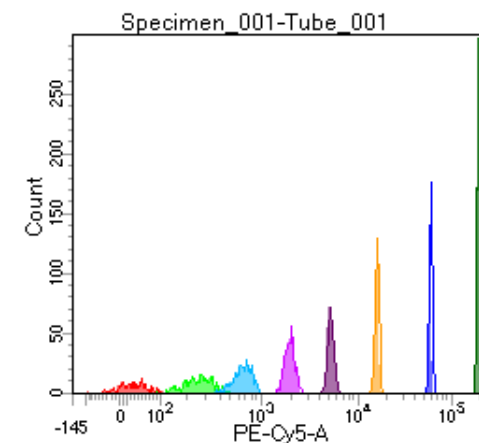

BD FACSDiva 8.0

Tube: Tube\_001

Population	#Events	%Parent	%Total
All Events	3,807	####	100.0
P1	2,845	74.7	74.7
P2	248	8.7	6.5
P3	361	12.7	9.5
P4	371	13.0	9.7
P5	396	13.9	10.4
P6	361	12.7	9.5
P7	368	12.9	9.7
P8	340	12.0	8.9
P9	392	13.8	10.3