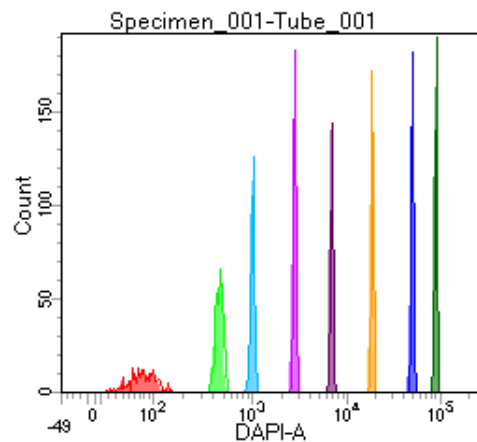

BD FACSDiva 8.0

Tube: Tube\_001

Population	#Events	%Parent	%Total
All Events	3,807	####	100.0
P1	2,845	74.7	74.7
P2	248	8.7	6.5
P3	361	12.7	9.5
P4	371	13.0	9.7
P5	396	13.9	10.4
P6	361	12.7	9.5
P7	368	12.9	9.7
P8	340	12.0	8.9
P9	392	13.8	10.3