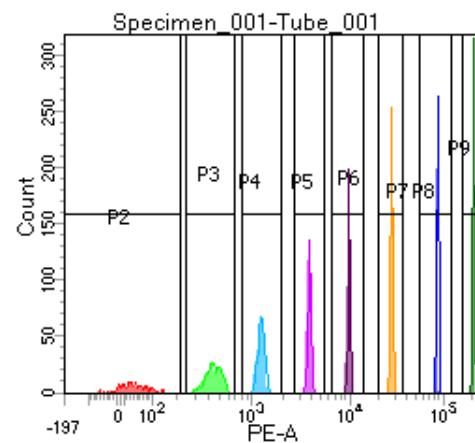

BD FACSDiva 8.0

Tube: Tube\_001

Population	#Events	%Parent	%Total
All Events	3,807	####	100.0
P1	2,845	74.7	74.7
P2	248	8.7	6.5
P3	361	12.7	9.5
P4	371	13.0	9.7
P5	396	13.9	10.4
P6	361	12.7	9.5
P7	368	12.9	9.7
P8	340	12.0	8.9
P9	392	13.8	10.3