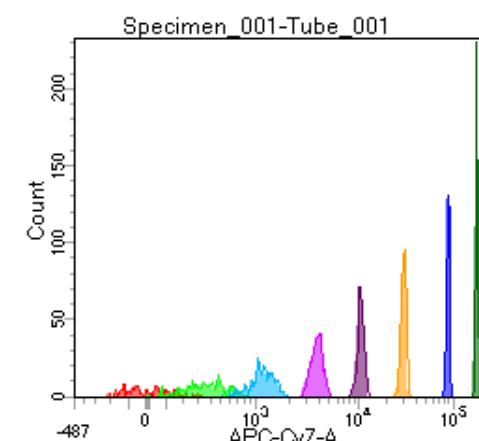

BD FACSDiva 8.0

Tube: Tube\_001

Population	#Events	%Parent	%Total
All Events	3,807	####	100.0
P1	2,845	74.7	74.7
P2	248	8.7	6.5
P3	361	12.7	9.5
P4	371	13.0	9.7
P5	396	13.9	10.4
P6	361	12.7	9.5
P7	368	12.9	9.7
P8	340	12.0	8.9
P9	392	13.8	10.3