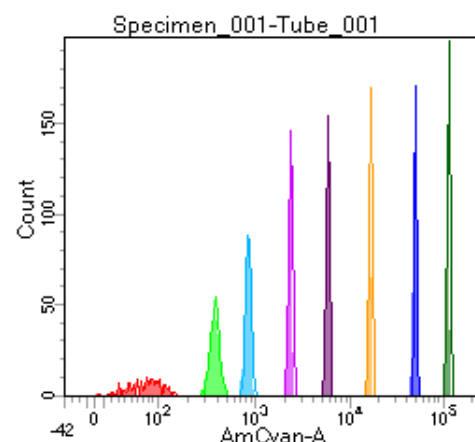

BD FACSDiva 8.0

Tube: Tube\_001

Population	#Events	%Parent	%Total
All Events	3,807	####	100.0
P1	2,845	74.7	74.7
P2	248	8.7	6.5
P3	361	12.7	9.5
P4	371	13.0	9.7
P5	396	13.9	10.4
P6	361	12.7	9.5
P7	368	12.9	9.7
P8	340	12.0	8.9
P9	392	13.8	10.3