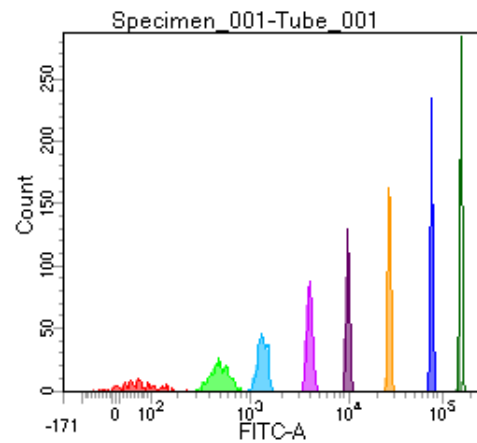

BD FACSDiva 8.0

Tube: Tube\_001

Population	#Events	%Parent	%Total
All Events	3,807	####	100.0
P1	2,845	74.7	74.7
P2	248	8.7	6.5
P3	361	12.7	9.5
P4	371	13.0	9.7
P5	396	13.9	10.4
P6	361	12.7	9.5
P7	368	12.9	9.7
P8	340	12.0	8.9
P9	392	13.8	10.3