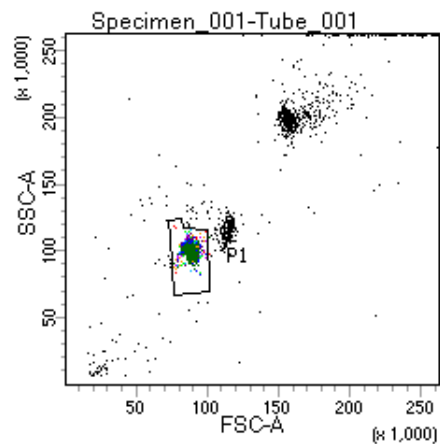

BD FACSDiva 8.0

Tube: Tube\_001

Population	#Events	%Parent	%Total
All Events	3,807	####	100.0
P1	2,845	74.7	74.7
P2	248	8.7	6.5
P3	361	12.7	9.5
P4	371	13.0	9.7
P5	396	13.9	10.4
P6	361	12.7	9.5
P7	368	12.9	9.7
P8	340	12.0	8.9
P9	392	13.8	10.3