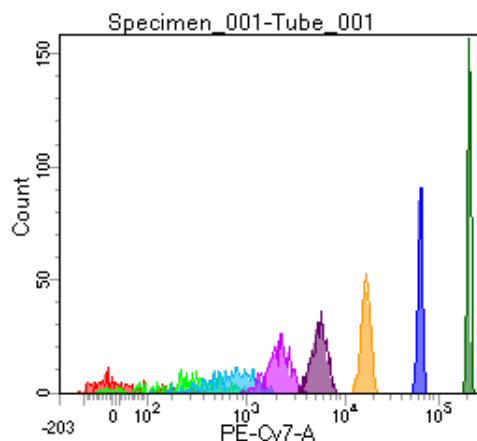

BD FACSDiva 8.0

Tube: Tube\_001

Population	#Events	%Parent	%Total
All Events	3,807	####	100.0
P1	2,845	74.7	74.7
P2	248	8.7	6.5
P3	361	12.7	9.5
P4	371	13.0	9.7
P5	396	13.9	10.4
P6	361	12.7	9.5
P7	368	12.9	9.7
P8	340	12.0	8.9
P9	392	13.8	10.3