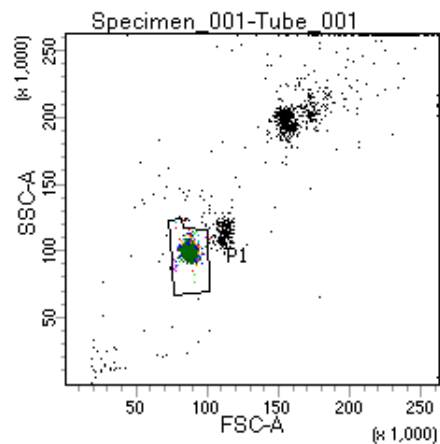

BD FACSDiva 8.0

Tube: Tube_001

Population	#Events	%Parent	%Total
All Events	3,645	####	100.0
P1	2,601	71.4	71.4
P2	179	6.9	4.9
P3	325	12.5	8.9
P4	339	13.0	9.3
P5	324	12.5	8.9
P6	347	13.3	9.5
P7	354	13.6	9.7
P8	363	14.0	10.0
P9	365	14.0	10.0