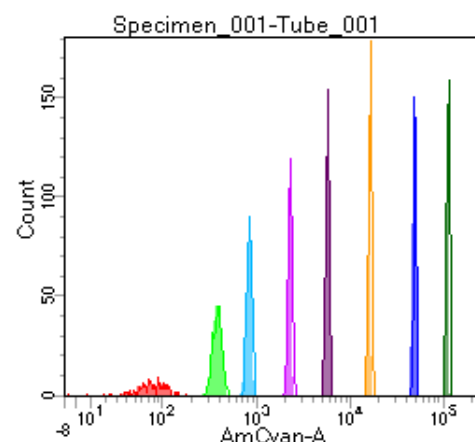

BD FACSDiva 8.0

Tube: Tube_001

Population	#Events	%Parent	%Total
All Events	3,645	####	100.0
P1	2,601	71.4	71.4
P2	179	6.9	4.9
P3	325	12.5	8.9
P4	339	13.0	9.3
P5	324	12.5	8.9
P6	347	13.3	9.5
P7	354	13.6	9.7
P8	363	14.0	10.0
P9	365	14.0	10.0