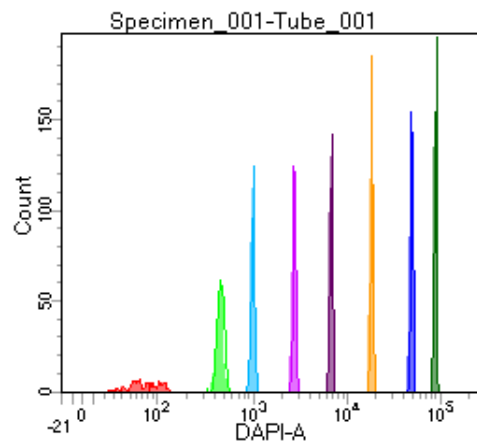

BD FACSDiva 8.0

Tube: Tube_001

Population	#Events	%Parent	%Total
All Events	3,645	####	100.0
P1	2,601	71.4	71.4
P2	179	6.9	4.9
P3	325	12.5	8.9
P4	339	13.0	9.3
P5	324	12.5	8.9
P6	347	13.3	9.5
P7	354	13.6	9.7
P8	363	14.0	10.0
P9	365	14.0	10.0