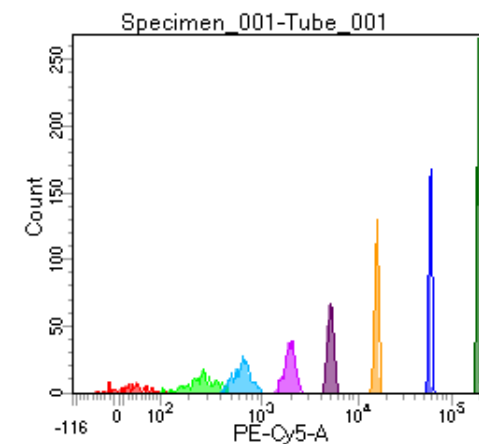

BD FACSDiva 8.0

Tube: Tube_001

Population	#Events	%Parent	%Total
All Events	3,645	####	100.0
P1	2,601	71.4	71.4
P2	179	6.9	4.9
P3	325	12.5	8.9
P4	339	13.0	9.3
P5	324	12.5	8.9
P6	347	13.3	9.5
P7	354	13.6	9.7
P8	363	14.0	10.0
P9	365	14.0	10.0