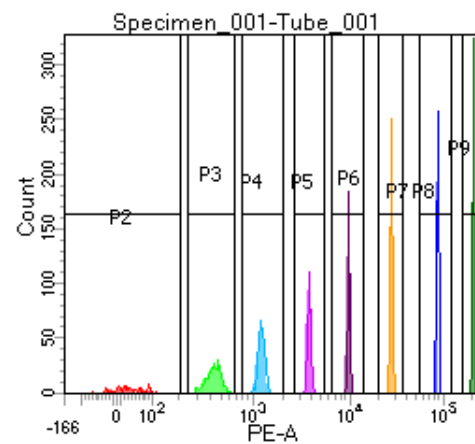

BD FACSDiva 8.0

Tube: Tube_001

Population	#Events	%Parent	%Total
All Events	3,645	####	100.0
P1	2,601	71.4	71.4
P2	179	6.9	4.9
P3	325	12.5	8.9
P4	339	13.0	9.3
P5	324	12.5	8.9
P6	347	13.3	9.5
P7	354	13.6	9.7
P8	363	14.0	10.0
P9	365	14.0	10.0