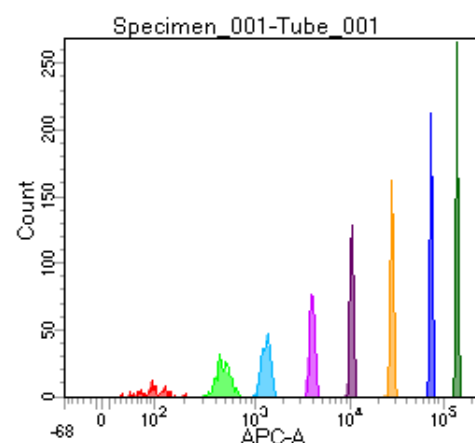

BD FACSDiva 8.0

Tube: Tube_001

Population	#Events	%Parent	%Total
All Events	3,645	####	100.0
P1	2,601	71.4	71.4
P2	179	6.9	4.9
P3	325	12.5	8.9
P4	339	13.0	9.3
P5	324	12.5	8.9
P6	347	13.3	9.5
P7	354	13.6	9.7
P8	363	14.0	10.0
P9	365	14.0	10.0