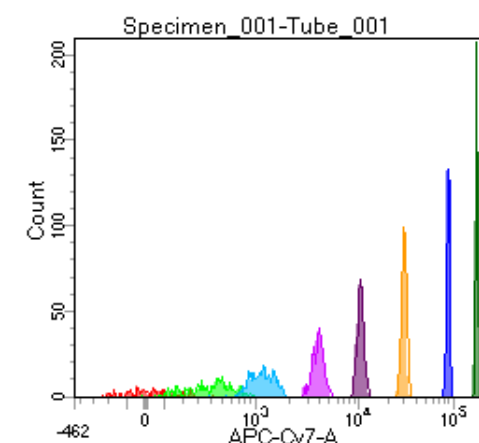

BD FACSDiva 8.0

Tube: Tube_001

Population	#Events	%Parent	%Total
All Events	3,645	####	100.0
P1	2,601	71.4	71.4
P2	179	6.9	4.9
P3	325	12.5	8.9
P4	339	13.0	9.3
P5	324	12.5	8.9
P6	347	13.3	9.5
P7	354	13.6	9.7
P8	363	14.0	10.0
P9	365	14.0	10.0