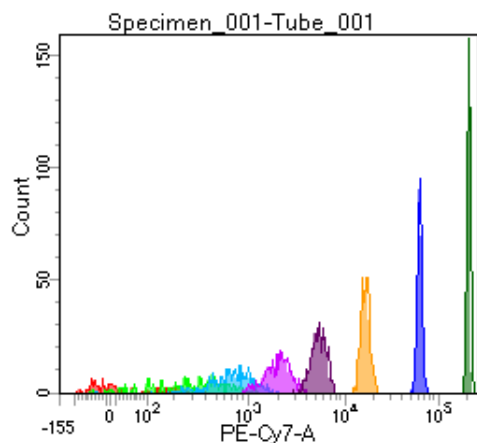

BD FACSDiva 8.0

Tube: Tube_001

Population	#Events	%Parent	%Total
All Events	3,645	####	100.0
P1	2,601	71.4	71.4
P2	179	6.9	4.9
P3	325	12.5	8.9
P4	339	13.0	9.3
P5	324	12.5	8.9
P6	347	13.3	9.5
P7	354	13.6	9.7
P8	363	14.0	10.0
P9	365	14.0	10.0