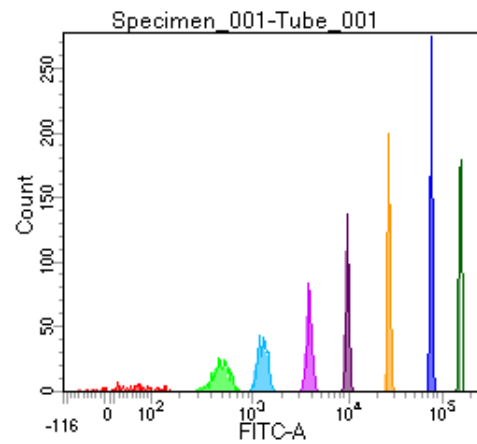

BD FACSDiva 8.0

Tube: Tube_001

Population	#Events	%Parent	%Total
All Events	3,645	####	100.0
P1	2,601	71.4	71.4
P2	179	6.9	4.9
P3	325	12.5	8.9
P4	339	13.0	9.3
P5	324	12.5	8.9
P6	347	13.3	9.5
P7	354	13.6	9.7
P8	363	14.0	10.0
P9	365	14.0	10.0