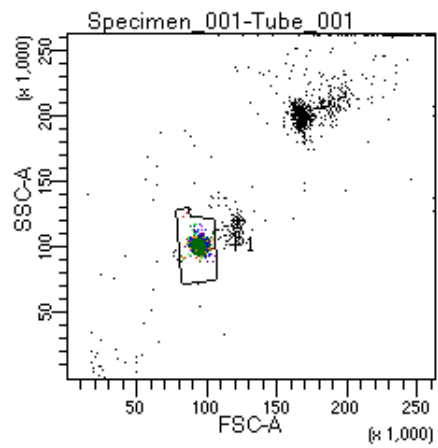

BD FACSDiva 9.0

Tube: Tube_001

Population	#Events	%Parent	%Total
All Events	2,808	####	100.0
P1	1,777	63.3	63.3
P2	102	5.7	3.6
P3	262	14.7	9.3
P4	229	12.9	8.2
P5	206	11.6	7.3
P6	227	12.8	8.1
P7	251	14.1	8.9
P8	232	13.1	8.3
P9	264	14.9	9.4