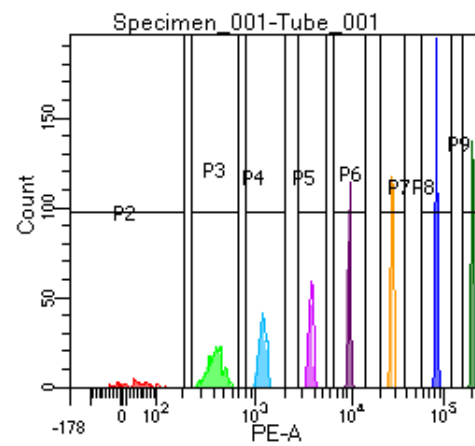

BD FACSDiva 9.0

Tube: Tube_001

Population	#Events	%Parent	%Total
All Events	2,808	####	100.0
P1	1,777	63.3	63.3
P2	102	5.7	3.6
P3	262	14.7	9.3
P4	229	12.9	8.2
P5	206	11.6	7.3
P6	227	12.8	8.1
P7	251	14.1	8.9
P8	232	13.1	8.3
P9	264	14.9	9.4