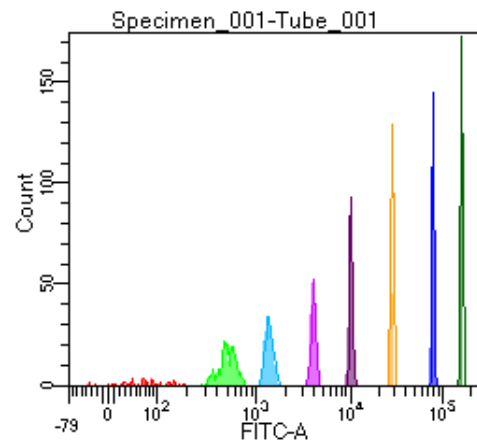

BD FACSDiva 9.0

Tube: Tube_001

Population	#Events	%Parent	%Total
All Events	2,808	####	100.0
P1	1,777	63.3	63.3
P2	102	5.7	3.6
P3	262	14.7	9.3
P4	229	12.9	8.2
P5	206	11.6	7.3
P6	227	12.8	8.1
P7	251	14.1	8.9
P8	232	13.1	8.3
P9	264	14.9	9.4