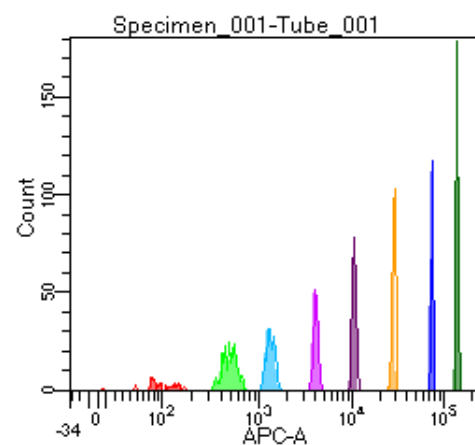

BD FACSDiva 9.0

Tube: Tube_001

Population	#Events	%Parent	%Total
All Events	2,808	####	100.0
P1	1,777	63.3	63.3
P2	102	5.7	3.6
P3	262	14.7	9.3
P4	229	12.9	8.2
P5	206	11.6	7.3
P6	227	12.8	8.1
P7	251	14.1	8.9
P8	232	13.1	8.3
P9	264	14.9	9.4