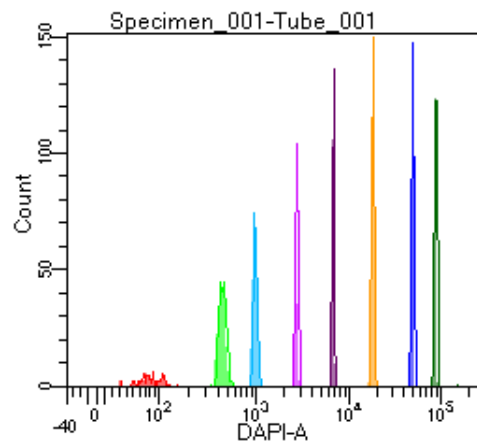

BD FACSDiva 9.0

Tube: Tube_001

Population	#Events	%Parent	%Total
All Events	2,808	####	100.0
P1	1,777	63.3	63.3
P2	102	5.7	3.6
P3	262	14.7	9.3
P4	229	12.9	8.2
P5	206	11.6	7.3
P6	227	12.8	8.1
P7	251	14.1	8.9
P8	232	13.1	8.3
P9	264	14.9	9.4