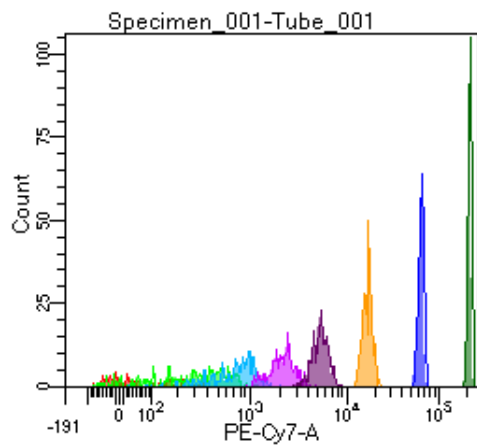

BD FACSDiva 9.0

Tube: Tube_001

Population	#Events	%Parent	%Total
All Events	2,808	####	100.0
P1	1,777	63.3	63.3
P2	102	5.7	3.6
P3	262	14.7	9.3
P4	229	12.9	8.2
P5	206	11.6	7.3
P6	227	12.8	8.1
P7	251	14.1	8.9
P8	232	13.1	8.3
P9	264	14.9	9.4