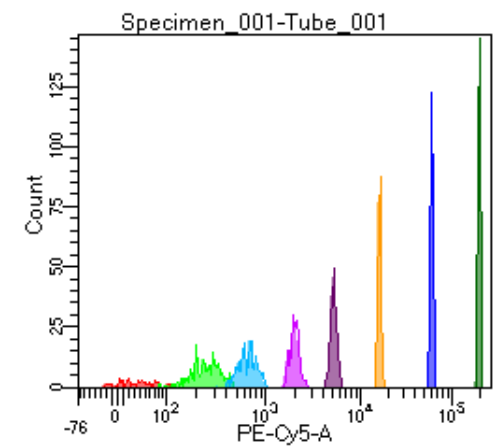

BD FACSDiva 9.0

Tube: Tube_001

Population	#Events	%Parent	%Total
All Events	2,808	####	100.0
P1	1,777	63.3	63.3
P2	102	5.7	3.6
P3	262	14.7	9.3
P4	229	12.9	8.2
P5	206	11.6	7.3
P6	227	12.8	8.1
P7	251	14.1	8.9
P8	232	13.1	8.3
P9	264	14.9	9.4