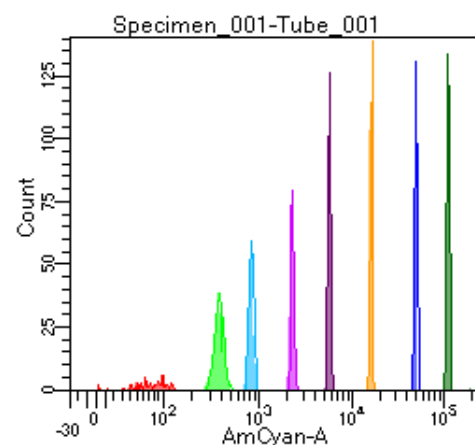

BD FACSDiva 9.0

Tube: Tube_001

Population	#Events	%Parent	%Total
All Events	2,808	####	100.0
P1	1,777	63.3	63.3
P2	102	5.7	3.6
P3	262	14.7	9.3
P4	229	12.9	8.2
P5	206	11.6	7.3
P6	227	12.8	8.1
P7	251	14.1	8.9
P8	232	13.1	8.3
P9	264	14.9	9.4