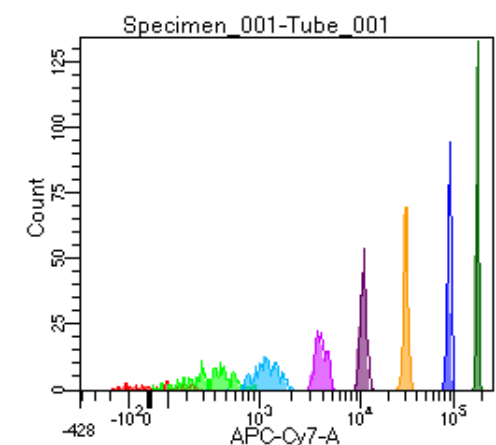

BD FACSDiva 9.0

Tube: Tube_001

Population	#Events	%Parent	%Total
All Events	2,808	####	100.0
P1	1,777	63.3	63.3
P2	102	5.7	3.6
P3	262	14.7	9.3
P4	229	12.9	8.2
P5	206	11.6	7.3
P6	227	12.8	8.1
P7	251	14.1	8.9
P8	232	13.1	8.3
P9	264	14.9	9.4