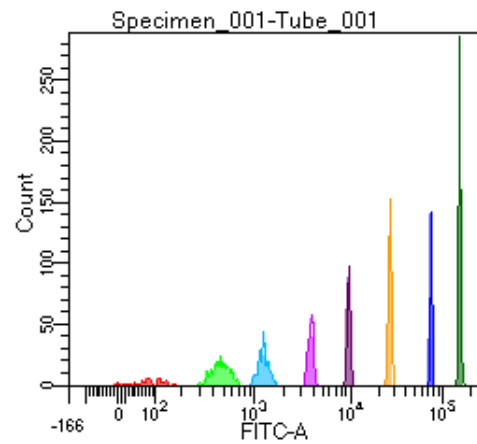

BD FACSDiva 9.0

Tube: Tube_001

Population	#Events	%Parent	%Total
All Events	4,482	####	100.0
P1	2,225	49.6	49.6
P2	157	7.1	3.5
P3	322	14.5	7.2
P4	268	12.0	6.0
P5	253	11.4	5.6
P6	286	12.9	6.4
P7	302	13.6	6.7
P8	291	13.1	6.5
P9	344	15.5	7.7