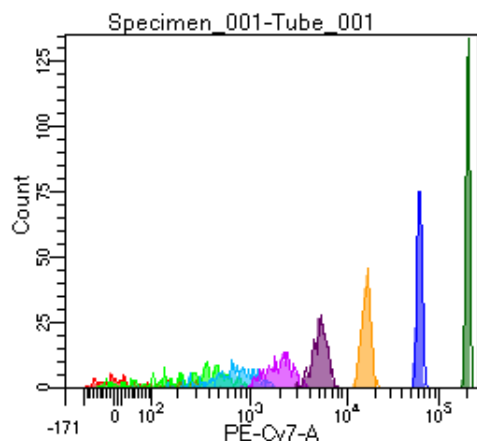

BD FACSDiva 9.0

Tube: Tube_001

Population	#Events	%Parent	%Total
All Events	4,482	####	100.0
P1	2,225	49.6	49.6
P2	157	7.1	3.5
P3	322	14.5	7.2
P4	268	12.0	6.0
P5	253	11.4	5.6
P6	286	12.9	6.4
P7	302	13.6	6.7
P8	291	13.1	6.5
P9	344	15.5	7.7