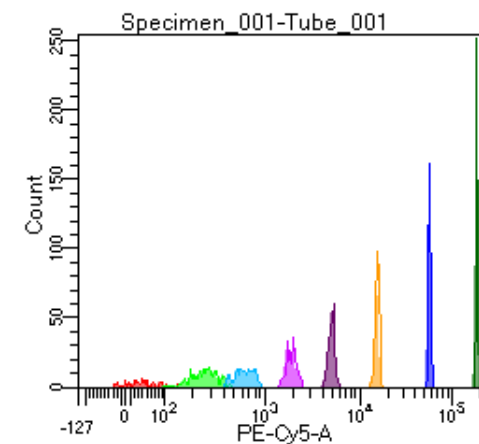

BD FACSDiva 9.0

Tube: Tube_001

Population	#Events	%Parent	%Total
All Events	4,482	####	100.0
P1	2,225	49.6	49.6
P2	157	7.1	3.5
P3	322	14.5	7.2
P4	268	12.0	6.0
P5	253	11.4	5.6
P6	286	12.9	6.4
P7	302	13.6	6.7
P8	291	13.1	6.5
P9	344	15.5	7.7