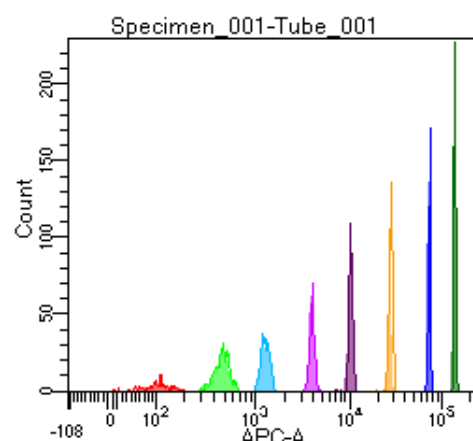

BD FACSDiva 9.0

Tube: Tube_001

Population	#Events	%Parent	%Total
All Events	4,482	####	100.0
P1	2,225	49.6	49.6
P2	157	7.1	3.5
P3	322	14.5	7.2
P4	268	12.0	6.0
P5	253	11.4	5.6
P6	286	12.9	6.4
P7	302	13.6	6.7
P8	291	13.1	6.5
P9	344	15.5	7.7