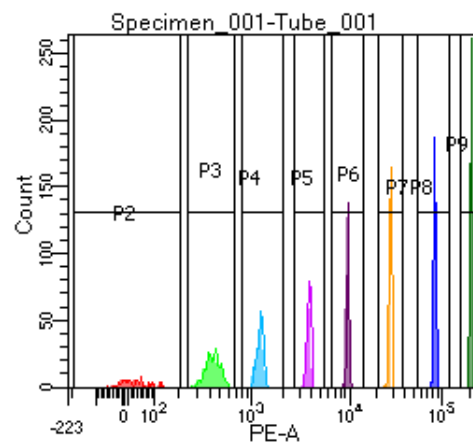

BD FACSDiva 9.0

Tube: Tube_001

Population	#Events	%Parent	%Total
All Events	4,482	####	100.0
P1	2,225	49.6	49.6
P2	157	7.1	3.5
P3	322	14.5	7.2
P4	268	12.0	6.0
P5	253	11.4	5.6
P6	286	12.9	6.4
P7	302	13.6	6.7
P8	291	13.1	6.5
P9	344	15.5	7.7