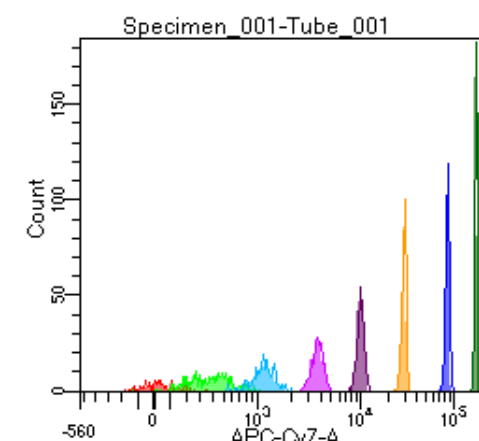

BD FACSDiva 9.0

Tube: Tube_001

Population	#Events	%Parent	%Total
All Events	4,482	####	100.0
P1	2,225	49.6	49.6
P2	157	7.1	3.5
P3	322	14.5	7.2
P4	268	12.0	6.0
P5	253	11.4	5.6
P6	286	12.9	6.4
P7	302	13.6	6.7
P8	291	13.1	6.5
P9	344	15.5	7.7