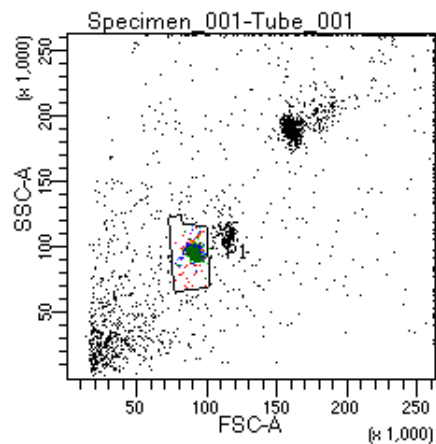

BD FACSDiva 9.0

Tube: Tube_001

Population	#Events	%Parent	%Total
All Events	4,482	####	100.0
P1	2,225	49.6	49.6
P2	157	7.1	3.5
P3	322	14.5	7.2
P4	268	12.0	6.0
P5	253	11.4	5.6
P6	286	12.9	6.4
P7	302	13.6	6.7
P8	291	13.1	6.5
P9	344	15.5	7.7