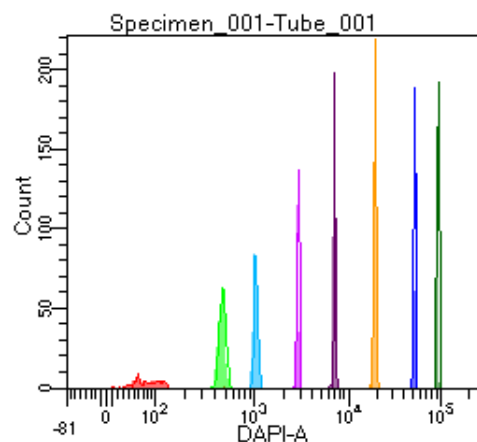

BD FACSDiva 9.0

Tube: Tube_001

Population	#Events	%Parent	%Total
All Events	4,482	####	100.0
P1	2,225	49.6	49.6
P2	157	7.1	3.5
P3	322	14.5	7.2
P4	268	12.0	6.0
P5	253	11.4	5.6
P6	286	12.9	6.4
P7	302	13.6	6.7
P8	291	13.1	6.5
P9	344	15.5	7.7