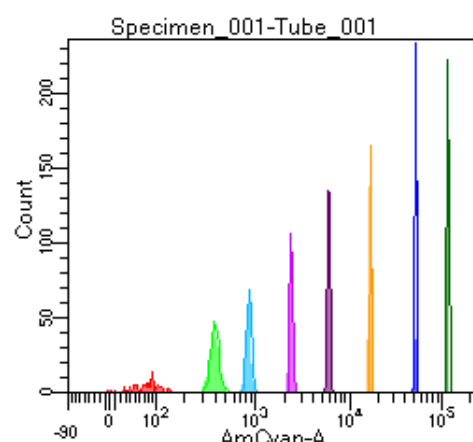

BD FACSDiva 9.0

Tube: Tube_001

Population	#Events	%Parent	%Total
All Events	4,482	####	100.0
P1	2,225	49.6	49.6
P2	157	7.1	3.5
P3	322	14.5	7.2
P4	268	12.0	6.0
P5	253	11.4	5.6
P6	286	12.9	6.4
P7	302	13.6	6.7
P8	291	13.1	6.5
P9	344	15.5	7.7