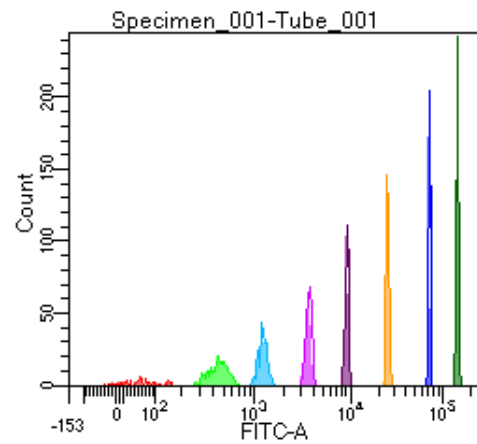

BD FACSDiva 9.0

Tube: Tube_001			
Population	#Events	%Parent	%Total
All Events	3,348	####	100.0
P1	2,226	66.5	66.5
P2	144	6.5	4.3
P3	298	13.4	8.9
P4	270	12.1	8.1
P5	303	13.6	9.1
P6	301	13.5	9.0
P7	301	13.5	9.0
P8	298	13.4	8.9
P9	310	13.9	9.3