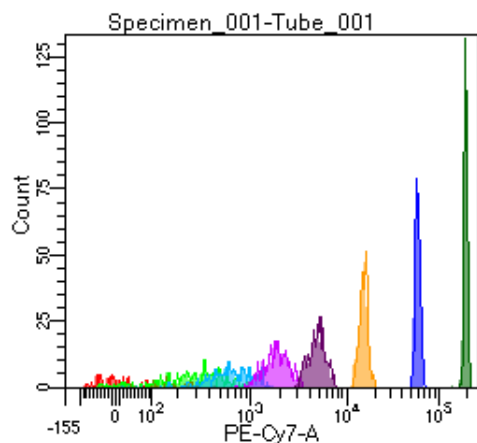

BD FACSDiva 9.0

Tube: Tube_001			
Population	#Events	%Parent	%Total
All Events	3,348	####	100.0
P1	2,226	66.5	66.5
P2	144	6.5	4.3
P3	298	13.4	8.9
P4	270	12.1	8.1
P5	303	13.6	9.1
P6	301	13.5	9.0
P7	301	13.5	9.0
P8	298	13.4	8.9
P9	310	13.9	9.3