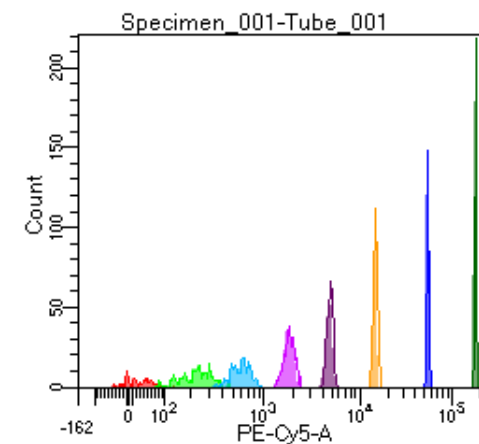

BD FACSDiva 9.0

Tube: Tube_001			
Population	#Events	%Parent	%Total
All Events	3,348	####	100.0
P1	2,226	66.5	66.5
P2	144	6.5	4.3
P3	298	13.4	8.9
P4	270	12.1	8.1
P5	303	13.6	9.1
P6	301	13.5	9.0
P7	301	13.5	9.0
P8	298	13.4	8.9
P9	310	13.9	9.3