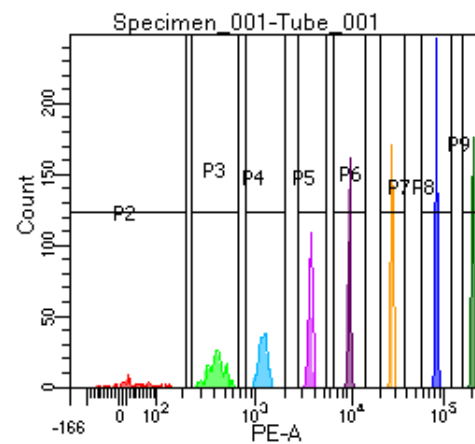

BD FACSDiva 9.0

Tube: Tube_001			
Population	#Events	%Parent	%Total
All Events	3,348	####	100.0
P1	2,226	66.5	66.5
P2	144	6.5	4.3
P3	298	13.4	8.9
P4	270	12.1	8.1
P5	303	13.6	9.1
P6	301	13.5	9.0
P7	301	13.5	9.0
P8	298	13.4	8.9
P9	310	13.9	9.3