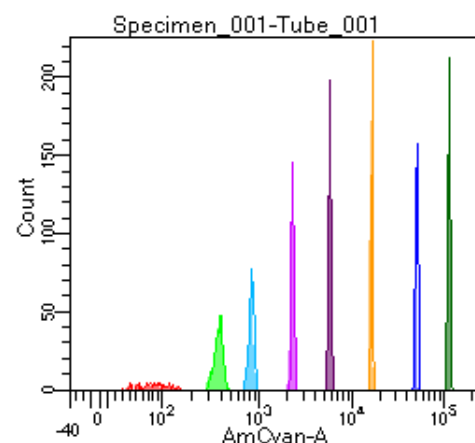

BD FACSDiva 9.0

Tube: Tube_001			
Population	#Events	%Parent	%Total
All Events	3,348	####	100.0
P1	2,226	66.5	66.5
P2	144	6.5	4.3
P3	298	13.4	8.9
P4	270	12.1	8.1
P5	303	13.6	9.1
P6	301	13.5	9.0
P7	301	13.5	9.0
P8	298	13.4	8.9
P9	310	13.9	9.3