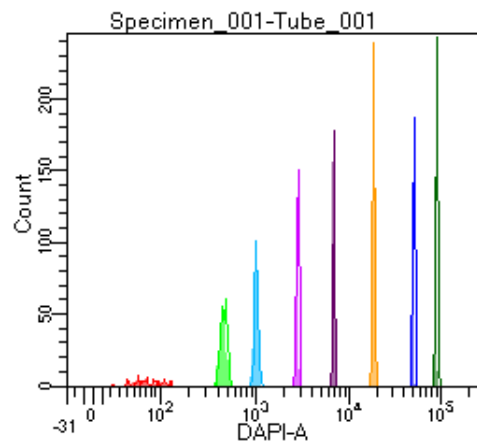

BD FACSDiva 9.0

Tube: Tube_001			
Population	#Events	%Parent	%Total
All Events	3,348	####	100.0
P1	2,226	66.5	66.5
P2	144	6.5	4.3
P3	298	13.4	8.9
P4	270	12.1	8.1
P5	303	13.6	9.1
P6	301	13.5	9.0
P7	301	13.5	9.0
P8	298	13.4	8.9
P9	310	13.9	9.3