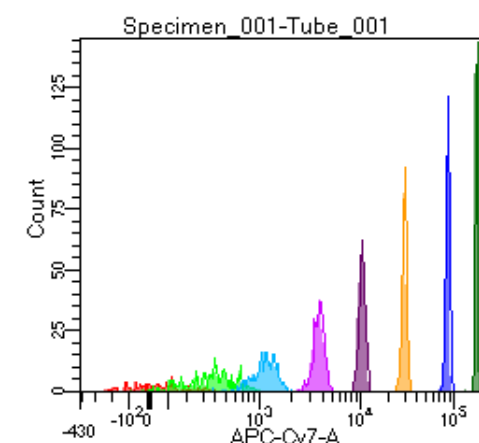

BD FACSDiva 9.0

Tube: Tube_001			
Population	#Events	%Parent	%Total
All Events	3,348	####	100.0
P1	2,226	66.5	66.5
P2	144	6.5	4.3
P3	298	13.4	8.9
P4	270	12.1	8.1
P5	303	13.6	9.1
P6	301	13.5	9.0
P7	301	13.5	9.0
P8	298	13.4	8.9
P9	310	13.9	9.3