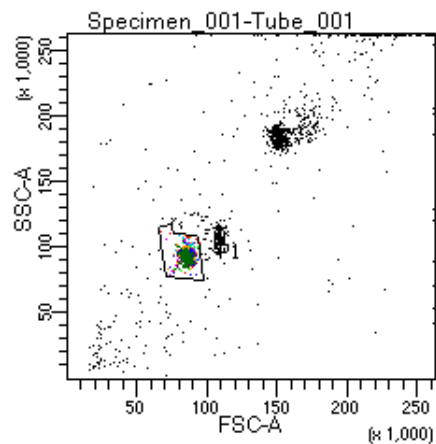

BD FACSDiva 9.0

Tube: Tube_001			
Population	#Events	%Parent	%Total
All Events	3,348	####	100.0
P1	2,226	66.5	66.5
P2	144	6.5	4.3
P3	298	13.4	8.9
P4	270	12.1	8.1
P5	303	13.6	9.1
P6	301	13.5	9.0
P7	301	13.5	9.0
P8	298	13.4	8.9
P9	310	13.9	9.3