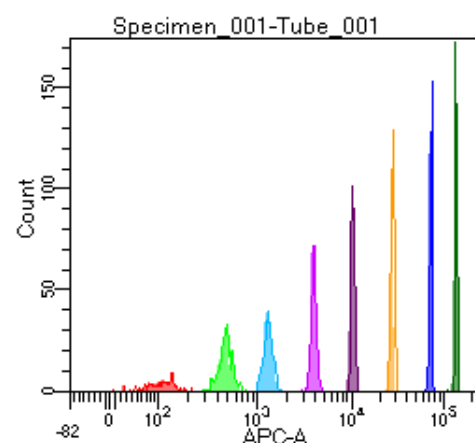

BD FACSDiva 9.0

Tube: Tube_001			
Population	#Events	%Parent	%Total
All Events	3,348	####	100.0
P1	2,226	66.5	66.5
P2	144	6.5	4.3
P3	298	13.4	8.9
P4	270	12.1	8.1
P5	303	13.6	9.1
P6	301	13.5	9.0
P7	301	13.5	9.0
P8	298	13.4	8.9
P9	310	13.9	9.3