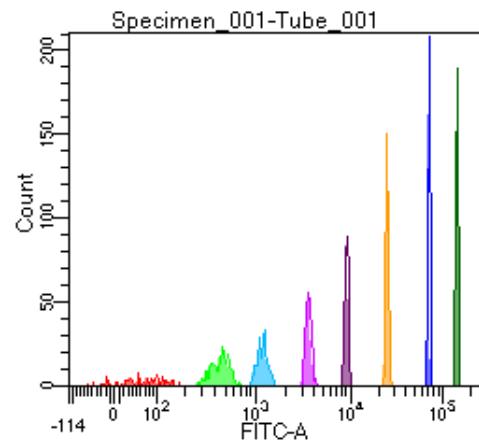

BD FACSDiva 9.0

Tube: Tube_001

Population	#Events	%Parent	%Total
All Events	3,213	####	100.0
P1	2,115	65.8	65.8
P2	155	7.3	4.8
P3	287	13.6	8.9
P4	238	11.3	7.4
P5	251	11.9	7.8
P6	284	13.4	8.8
P7	286	13.5	8.9
P8	289	13.7	9.0
P9	314	14.8	9.8