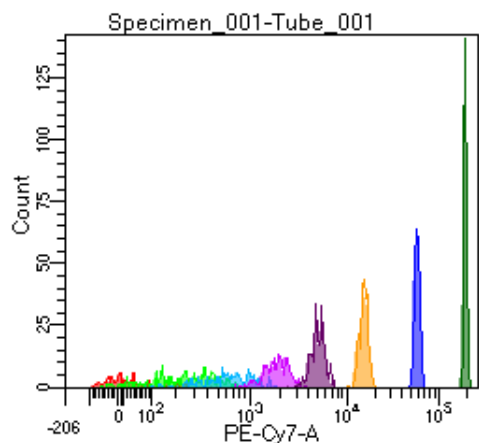

BD FACSDiva 9.0

Tube: Tube_001

Population	#Events	%Parent	%Total
All Events	3,213	####	100.0
P1	2,115	65.8	65.8
P2	155	7.3	4.8
P3	287	13.6	8.9
P4	238	11.3	7.4
P5	251	11.9	7.8
P6	284	13.4	8.8
P7	286	13.5	8.9
P8	289	13.7	9.0
P9	314	14.8	9.8