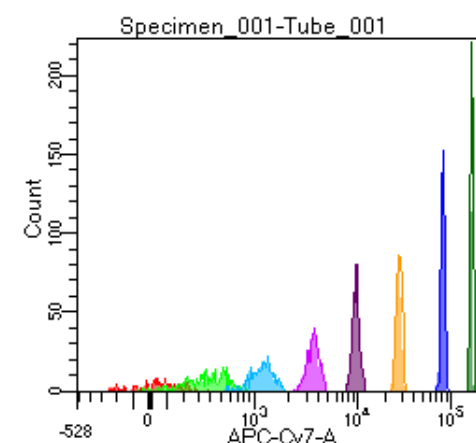

BD FACSDiva 9.0

Tube: Tube_001

Population	#Events	%Parent	%Total
All Events	3,213	####	100.0
P1	2,115	65.8	65.8
P2	155	7.3	4.8
P3	287	13.6	8.9
P4	238	11.3	7.4
P5	251	11.9	7.8
P6	284	13.4	8.8
P7	286	13.5	8.9
P8	289	13.7	9.0
P9	314	14.8	9.8