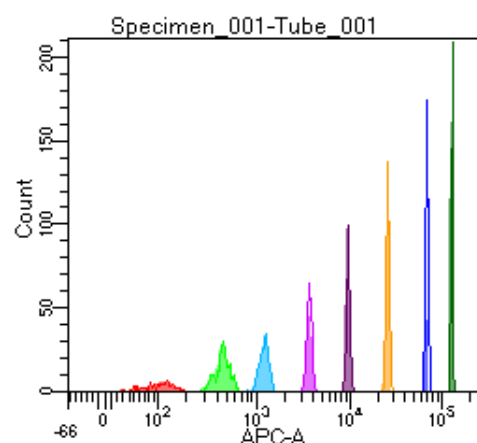

BD FACSDiva 9.0

Tube: Tube_001

Population	#Events	%Parent	%Total
All Events	3,213	####	100.0
P1	2,115	65.8	65.8
P2	155	7.3	4.8
P3	287	13.6	8.9
P4	238	11.3	7.4
P5	251	11.9	7.8
P6	284	13.4	8.8
P7	286	13.5	8.9
P8	289	13.7	9.0
P9	314	14.8	9.8