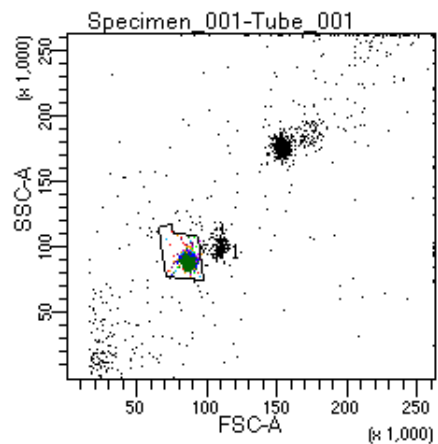

BD FACSDiva 9.0

Tube: Tube_001

Population	#Events	%Parent	%Total
All Events	3,213	####	100.0
P1	2,115	65.8	65.8
P2	155	7.3	4.8
P3	287	13.6	8.9
P4	238	11.3	7.4
P5	251	11.9	7.8
P6	284	13.4	8.8
P7	286	13.5	8.9
P8	289	13.7	9.0
P9	314	14.8	9.8