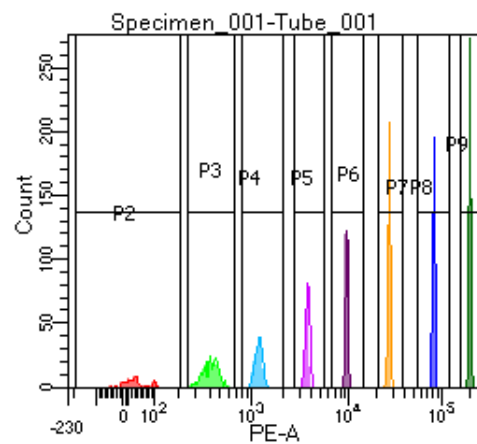

BD FACSDiva 9.0

Tube: Tube_001

Population	#Events	%Parent	%Total
All Events	3,213	####	100.0
P1	2,115	65.8	65.8
P2	155	7.3	4.8
P3	287	13.6	8.9
P4	238	11.3	7.4
P5	251	11.9	7.8
P6	284	13.4	8.8
P7	286	13.5	8.9
P8	289	13.7	9.0
P9	314	14.8	9.8