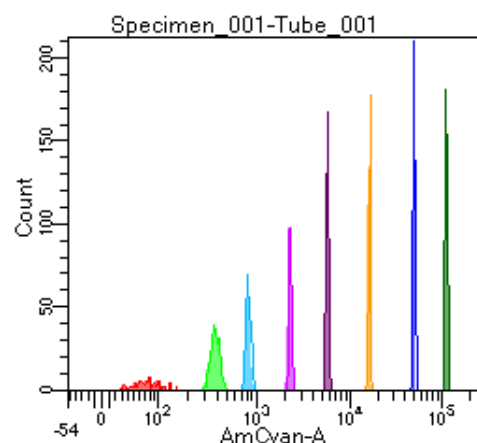

BD FACSDiva 9.0

Tube: Tube_001

Population	#Events	%Parent	%Total
All Events	3,213	####	100.0
P1	2,115	65.8	65.8
P2	155	7.3	4.8
P3	287	13.6	8.9
P4	238	11.3	7.4
P5	251	11.9	7.8
P6	284	13.4	8.8
P7	286	13.5	8.9
P8	289	13.7	9.0
P9	314	14.8	9.8