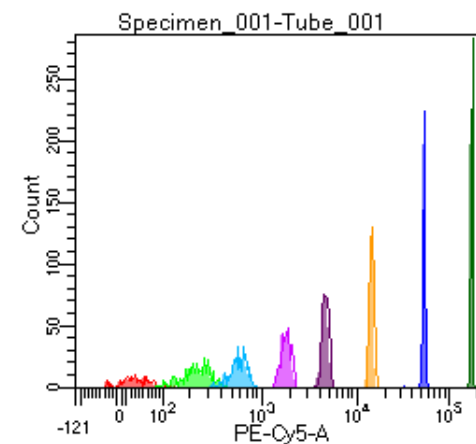

BD FACSDiva 9.0

Tube: Tube_001

Population	#Events	%Parent	%Total
All Events	3,213	####	100.0
P1	2,115	65.8	65.8
P2	155	7.3	4.8
P3	287	13.6	8.9
P4	238	11.3	7.4
P5	251	11.9	7.8
P6	284	13.4	8.8
P7	286	13.5	8.9
P8	289	13.7	9.0
P9	314	14.8	9.8