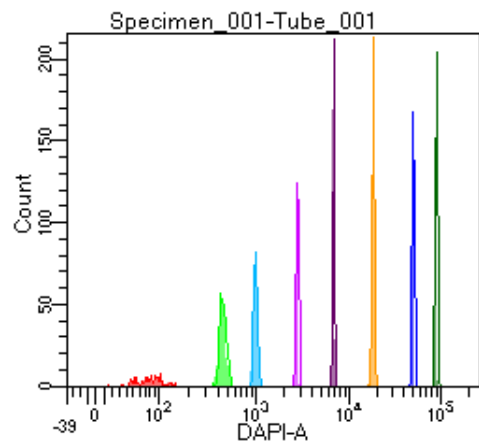

BD FACSDiva 9.0

Tube: Tube_001

Population	#Events	%Parent	%Total
All Events	3,213	####	100.0
P1	2,115	65.8	65.8
P2	155	7.3	4.8
P3	287	13.6	8.9
P4	238	11.3	7.4
P5	251	11.9	7.8
P6	284	13.4	8.8
P7	286	13.5	8.9
P8	289	13.7	9.0
P9	314	14.8	9.8