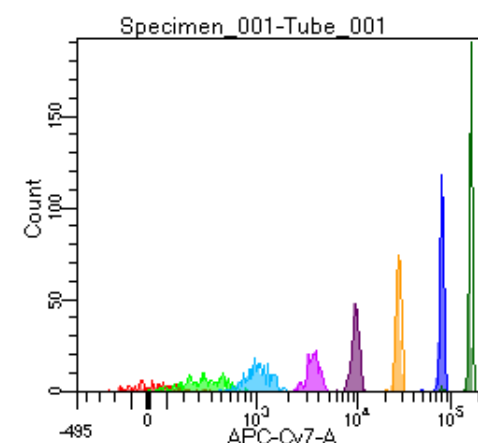

BD FACSDiva 9.0

Tube: Tube_001

Population	#Events	%Parent	%Total
All Events	3,591	####	100.0
P1	2,256	62.8	62.8
P2	164	7.3	4.6
P3	295	13.1	8.2
P4	302	13.4	8.4
P5	230	10.2	6.4
P6	283	12.5	7.9
P7	300	13.3	8.4
P8	322	14.3	9.0
P9	352	15.6	9.8