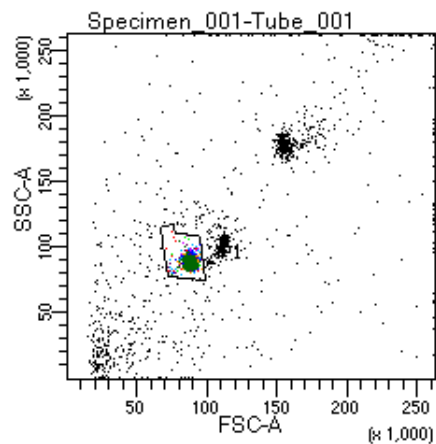

BD FACSDiva 9.0

Tube: Tube_001

Population	#Events	%Parent	%Total
All Events	3,591	####	100.0
P1	2,256	62.8	62.8
P2	164	7.3	4.6
P3	295	13.1	8.2
P4	302	13.4	8.4
P5	230	10.2	6.4
P6	283	12.5	7.9
P7	300	13.3	8.4
P8	322	14.3	9.0
P9	352	15.6	9.8