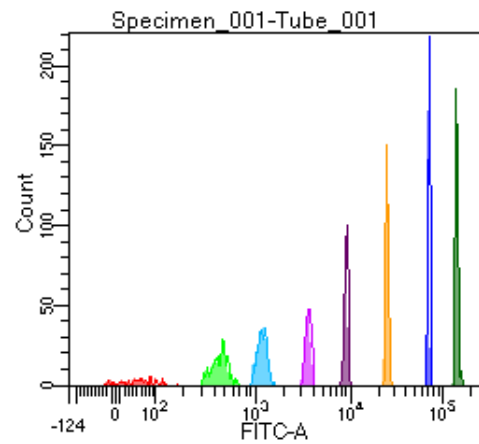

BD FACSDiva 9.0

Tube: Tube_001

Population	#Events	%Parent	%Total
All Events	3,591	####	100.0
P1	2,256	62.8	62.8
P2	164	7.3	4.6
P3	295	13.1	8.2
P4	302	13.4	8.4
P5	230	10.2	6.4
P6	283	12.5	7.9
P7	300	13.3	8.4
P8	322	14.3	9.0
P9	352	15.6	9.8