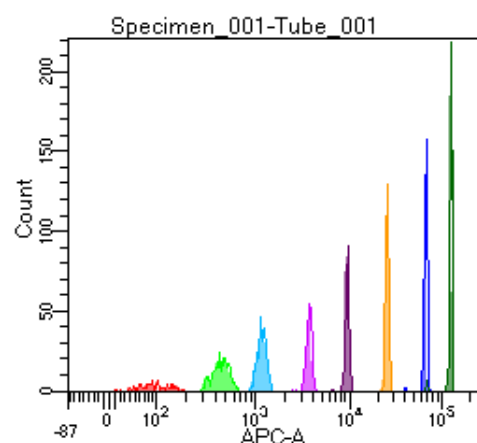

BD FACSDiva 9.0

Tube: Tube_001

Population	#Events	%Parent	%Total
All Events	3,591	####	100.0
P1	2,256	62.8	62.8
P2	164	7.3	4.6
P3	295	13.1	8.2
P4	302	13.4	8.4
P5	230	10.2	6.4
P6	283	12.5	7.9
P7	300	13.3	8.4
P8	322	14.3	9.0
P9	352	15.6	9.8