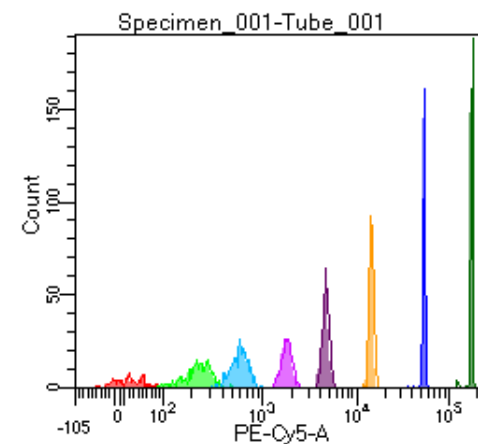

BD FACSDiva 9.0

Tube: Tube_001

Population	#Events	%Parent	%Total
All Events	3,591	####	100.0
P1	2,256	62.8	62.8
P2	164	7.3	4.6
P3	295	13.1	8.2
P4	302	13.4	8.4
P5	230	10.2	6.4
P6	283	12.5	7.9
P7	300	13.3	8.4
P8	322	14.3	9.0
P9	352	15.6	9.8