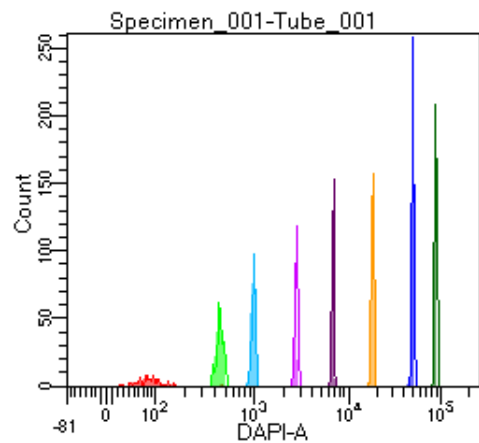

BD FACSDiva 9.0

Tube: Tube_001

Population	#Events	%Parent	%Total
All Events	3,591	####	100.0
P1	2,256	62.8	62.8
P2	164	7.3	4.6
P3	295	13.1	8.2
P4	302	13.4	8.4
P5	230	10.2	6.4
P6	283	12.5	7.9
P7	300	13.3	8.4
P8	322	14.3	9.0
P9	352	15.6	9.8