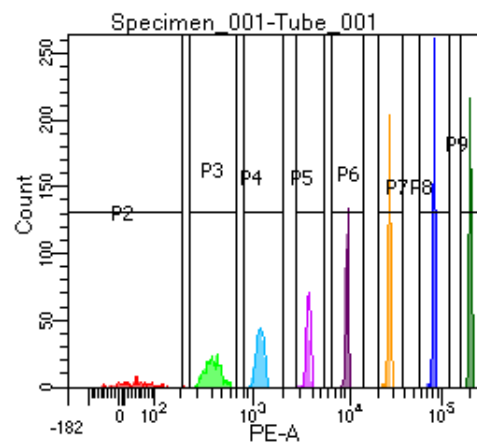

BD FACSDiva 9.0

Tube: Tube_001

Population	#Events	%Parent	%Total
All Events	3,591	####	100.0
P1	2,256	62.8	62.8
P2	164	7.3	4.6
P3	295	13.1	8.2
P4	302	13.4	8.4
P5	230	10.2	6.4
P6	283	12.5	7.9
P7	300	13.3	8.4
P8	322	14.3	9.0
P9	352	15.6	9.8