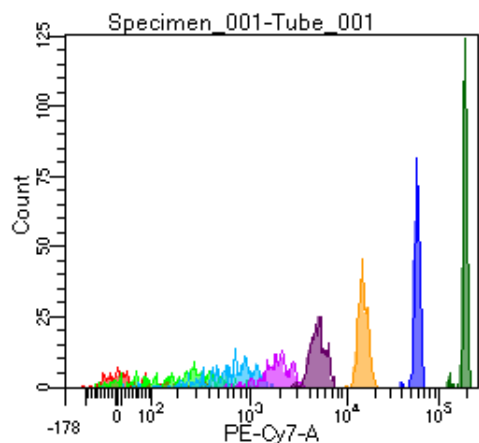

BD FACSDiva 9.0

Tube: Tube_001

Population	#Events	%Parent	%Total
All Events	3,591	####	100.0
P1	2,256	62.8	62.8
P2	164	7.3	4.6
P3	295	13.1	8.2
P4	302	13.4	8.4
P5	230	10.2	6.4
P6	283	12.5	7.9
P7	300	13.3	8.4
P8	322	14.3	9.0
P9	352	15.6	9.8