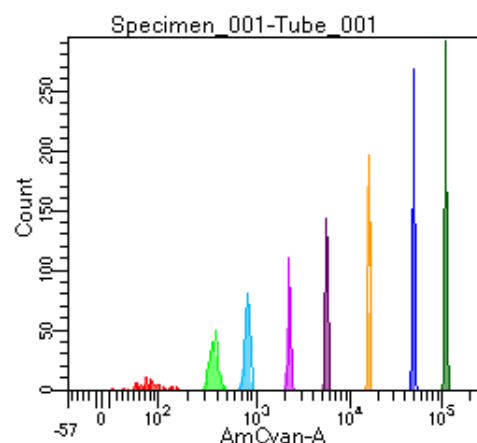

BD FACSDiva 9.0

Tube: Tube_001

Population	#Events	%Parent	%Total
All Events	3,591	####	100.0
P1	2,256	62.8	62.8
P2	164	7.3	4.6
P3	295	13.1	8.2
P4	302	13.4	8.4
P5	230	10.2	6.4
P6	283	12.5	7.9
P7	300	13.3	8.4
P8	322	14.3	9.0
P9	352	15.6	9.8