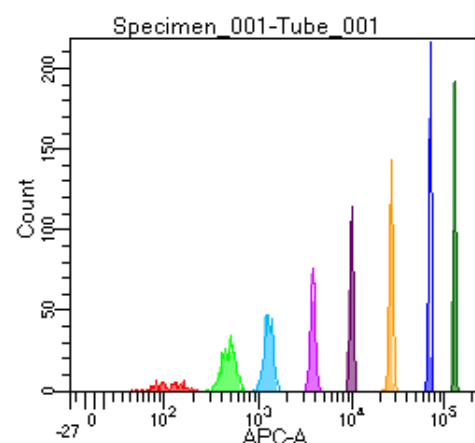

BD FACSDiva 9.0

Tube: Tube_001

Population	#Events	%Parent	%Total
All Events	3,780	####	100.0
P1	2,572	68.0	68.0
P2	153	5.9	4.0
P3	327	12.7	8.7
P4	342	13.3	9.0
P5	304	11.8	8.0
P6	327	12.7	8.7
P7	336	13.1	8.9
P8	365	14.2	9.7
P9	407	15.8	10.8