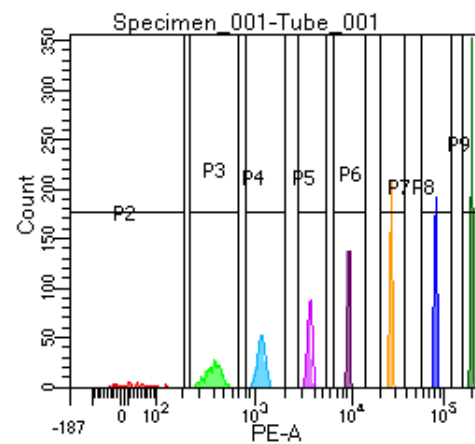

BD FACSDiva 9.0

Tube: Tube_001

Population	#Events	%Parent	%Total
All Events	3,780	####	100.0
P1	2,572	68.0	68.0
P2	153	5.9	4.0
P3	327	12.7	8.7
P4	342	13.3	9.0
P5	304	11.8	8.0
P6	327	12.7	8.7
P7	336	13.1	8.9
P8	365	14.2	9.7
P9	407	15.8	10.8