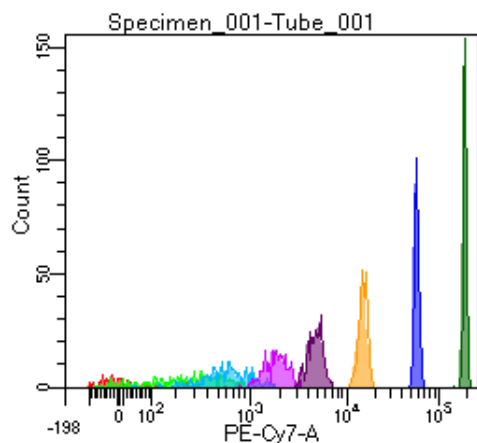

BD FACSDiva 9.0

Tube: Tube_001

Population	#Events	%Parent	%Total
All Events	3,780	####	100.0
P1	2,572	68.0	68.0
P2	153	5.9	4.0
P3	327	12.7	8.7
P4	342	13.3	9.0
P5	304	11.8	8.0
P6	327	12.7	8.7
P7	336	13.1	8.9
P8	365	14.2	9.7
P9	407	15.8	10.8