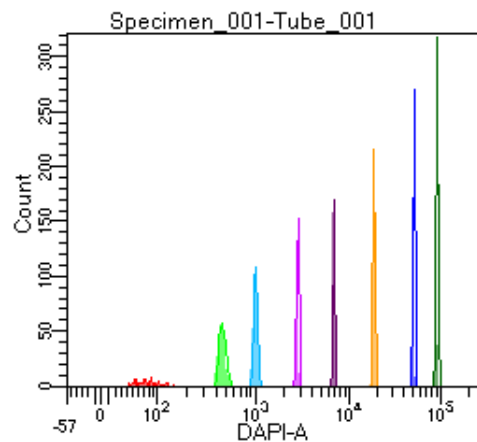

BD FACSDiva 9.0

Tube: Tube_001

Population	#Events	%Parent	%Total
All Events	3,780	####	100.0
P1	2,572	68.0	68.0
P2	153	5.9	4.0
P3	327	12.7	8.7
P4	342	13.3	9.0
P5	304	11.8	8.0
P6	327	12.7	8.7
P7	336	13.1	8.9
P8	365	14.2	9.7
P9	407	15.8	10.8