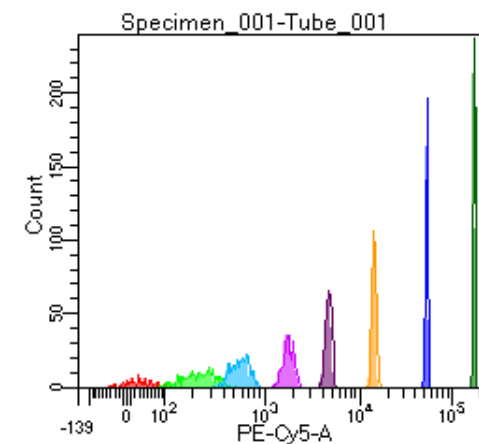

BD FACSDiva 9.0

Tube: Tube_001

Population	#Events	%Parent	%Total
All Events	3,780	####	100.0
P1	2,572	68.0	68.0
P2	153	5.9	4.0
P3	327	12.7	8.7
P4	342	13.3	9.0
P5	304	11.8	8.0
P6	327	12.7	8.7
P7	336	13.1	8.9
P8	365	14.2	9.7
P9	407	15.8	10.8