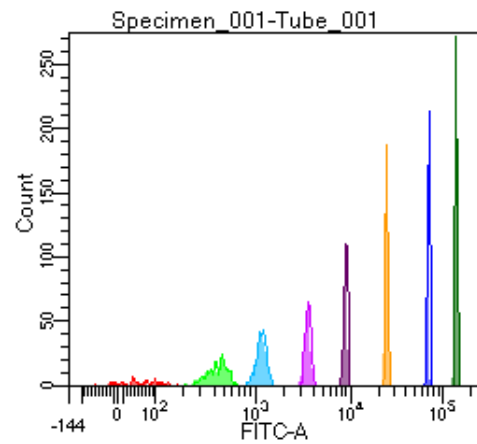

BD FACSDiva 9.0

Tube: Tube_001

Population	#Events	%Parent	%Total
All Events	3,780	####	100.0
P1	2,572	68.0	68.0
P2	153	5.9	4.0
P3	327	12.7	8.7
P4	342	13.3	9.0
P5	304	11.8	8.0
P6	327	12.7	8.7
P7	336	13.1	8.9
P8	365	14.2	9.7
P9	407	15.8	10.8