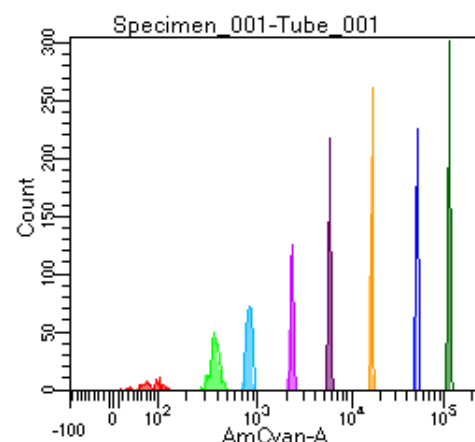

BD FACSDiva 9.0

Tube: Tube_001

Population	#Events	%Parent	%Total
All Events	3,780	####	100.0
P1	2,572	68.0	68.0
P2	153	5.9	4.0
P3	327	12.7	8.7
P4	342	13.3	9.0
P5	304	11.8	8.0
P6	327	12.7	8.7
P7	336	13.1	8.9
P8	365	14.2	9.7
P9	407	15.8	10.8