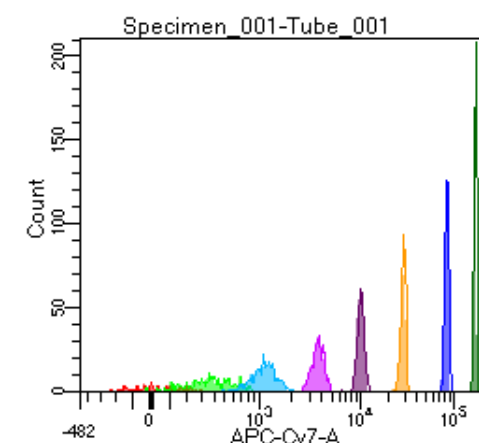

BD FACSDiva 9.0

Tube: Tube_001

Population	#Events	%Parent	%Total
All Events	3,780	####	100.0
P1	2,572	68.0	68.0
P2	153	5.9	4.0
P3	327	12.7	8.7
P4	342	13.3	9.0
P5	304	11.8	8.0
P6	327	12.7	8.7
P7	336	13.1	8.9
P8	365	14.2	9.7
P9	407	15.8	10.8