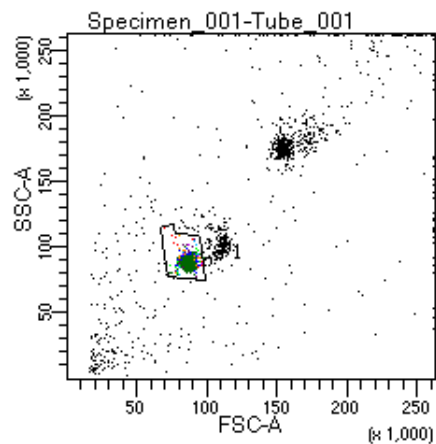

BD FACSDiva 9.0

Tube: Tube_001

Population	#Events	%Parent	%Total
All Events	3,780	####	100.0
P1	2,572	68.0	68.0
P2	153	5.9	4.0
P3	327	12.7	8.7
P4	342	13.3	9.0
P5	304	11.8	8.0
P6	327	12.7	8.7
P7	336	13.1	8.9
P8	365	14.2	9.7
P9	407	15.8	10.8