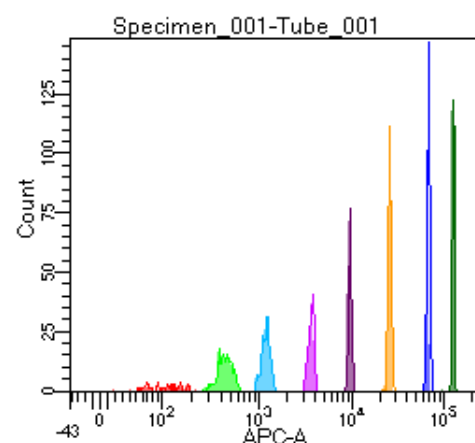

# BD FACSDiva 9.0

Tube: Tube_001			
Population	#Events	%Parent	%Total
All Events	2,484	####	100.0
P1	1,561	62.8	62.8
P2	87	5.6	3.5
P3	200	12.8	8.1
P4	193	12.4	7.8
P5	169	10.8	6.8
P6	196	12.6	7.9
P7	229	14.7	9.2
P8	245	15.7	9.9
P9	241	15.4	9.7