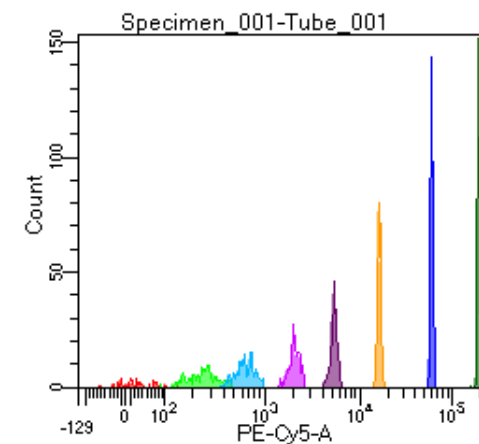

# BD FACSDiva 9.0

Tube: Tube_001			
Population	#Events	%Parent	%Total
All Events	2,484	####	100.0
P1	1,561	62.8	62.8
P2	87	5.6	3.5
P3	200	12.8	8.1
P4	193	12.4	7.8
P5	169	10.8	6.8
P6	196	12.6	7.9
P7	229	14.7	9.2
P8	245	15.7	9.9
P9	241	15.4	9.7