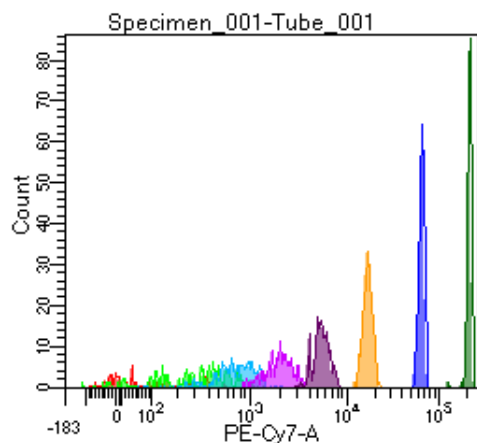

# BD FACSDiva 9.0

Tube: Tube_001			
Population	#Events	%Parent	%Total
All Events	2,484	####	100.0
P1	1,561	62.8	62.8
P2	87	5.6	3.5
P3	200	12.8	8.1
P4	193	12.4	7.8
P5	169	10.8	6.8
P6	196	12.6	7.9
P7	229	14.7	9.2
P8	245	15.7	9.9
P9	241	15.4	9.7