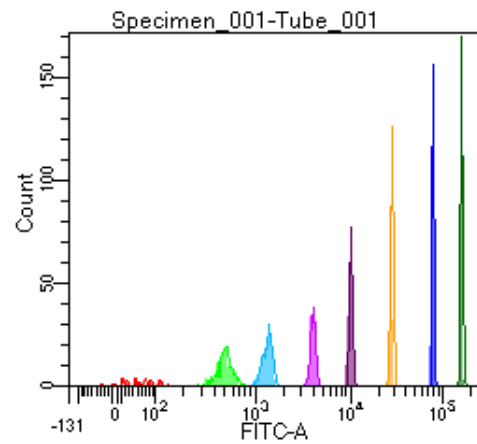

# BD FACSDiva 9.0

Tube: Tube_001			
Population	#Events	%Parent	%Total
All Events	2,484	####	100.0
P1	1,561	62.8	62.8
P2	87	5.6	3.5
P3	200	12.8	8.1
P4	193	12.4	7.8
P5	169	10.8	6.8
P6	196	12.6	7.9
P7	229	14.7	9.2
P8	245	15.7	9.9
P9	241	15.4	9.7