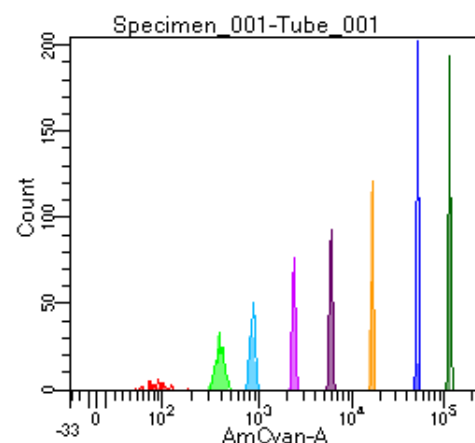

# BD FACSDiva 9.0

Tube: Tube_001			
Population	#Events	%Parent	%Total
All Events	2,484	####	100.0
P1	1,561	62.8	62.8
P2	87	5.6	3.5
P3	200	12.8	8.1
P4	193	12.4	7.8
P5	169	10.8	6.8
P6	196	12.6	7.9
P7	229	14.7	9.2
P8	245	15.7	9.9
P9	241	15.4	9.7