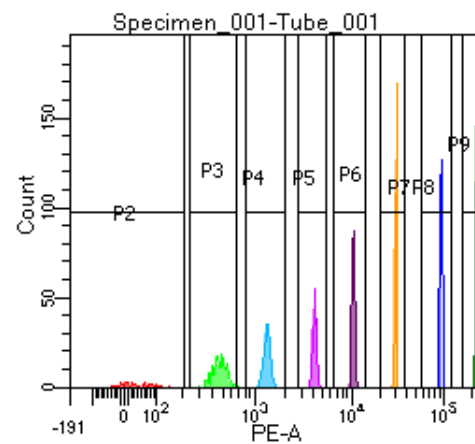

# BD FACSDiva 9.0

Tube: Tube_001			
Population	#Events	%Parent	%Total
All Events	2,484	####	100.0
P1	1,561	62.8	62.8
P2	87	5.6	3.5
P3	200	12.8	8.1
P4	193	12.4	7.8
P5	169	10.8	6.8
P6	196	12.6	7.9
P7	229	14.7	9.2
P8	245	15.7	9.9
P9	241	15.4	9.7