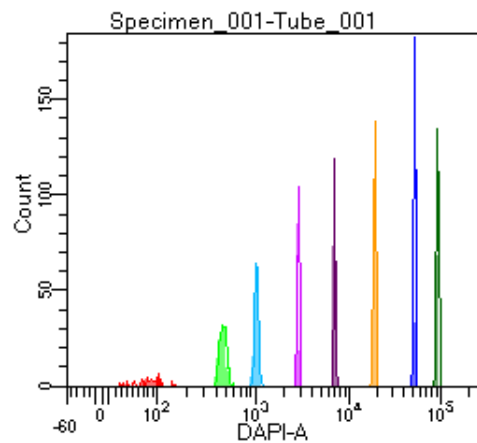

# BD FACSDiva 9.0

Tube: Tube_001			
Population	#Events	%Parent	%Total
All Events	2,484	####	100.0
P1	1,561	62.8	62.8
P2	87	5.6	3.5
P3	200	12.8	8.1
P4	193	12.4	7.8
P5	169	10.8	6.8
P6	196	12.6	7.9
P7	229	14.7	9.2
P8	245	15.7	9.9
P9	241	15.4	9.7