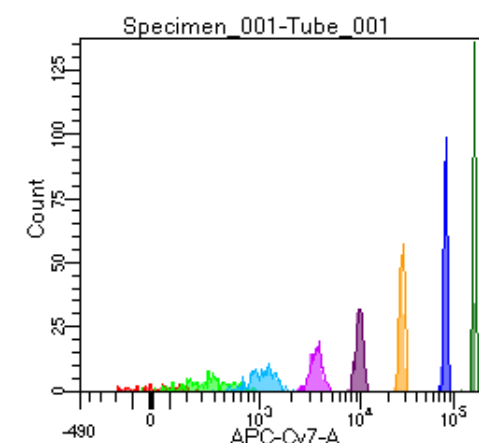

# BD FACSDiva 9.0

Tube: Tube_001			
Population	#Events	%Parent	%Total
All Events	2,484	####	100.0
P1	1,561	62.8	62.8
P2	87	5.6	3.5
P3	200	12.8	8.1
P4	193	12.4	7.8
P5	169	10.8	6.8
P6	196	12.6	7.9
P7	229	14.7	9.2
P8	245	15.7	9.9
P9	241	15.4	9.7