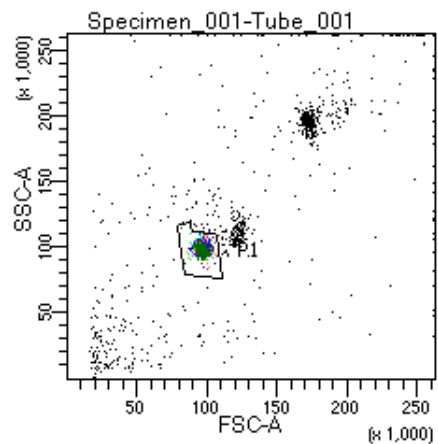

# BD FACSDiva 9.0

Tube: Tube_001			
Population	#Events	%Parent	%Total
All Events	2,484	####	100.0
P1	1,561	62.8	62.8
P2	87	5.6	3.5
P3	200	12.8	8.1
P4	193	12.4	7.8
P5	169	10.8	6.8
P6	196	12.6	7.9
P7	229	14.7	9.2
P8	245	15.7	9.9
P9	241	15.4	9.7