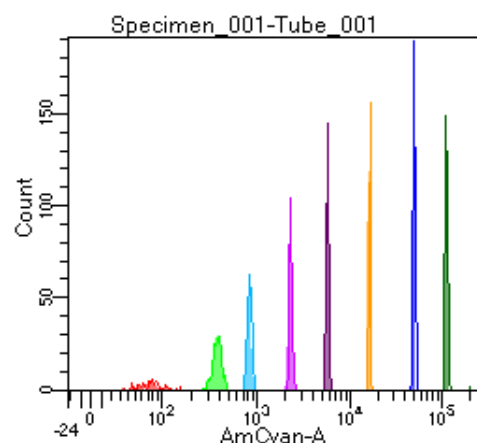

BD FACSDiva 9.0

Tube: Tube_001

Population	#Events	%Parent	%Total
All Events	2,889	####	100.0
P1	1,785	61.8	61.8
P2	113	6.3	3.9
P3	219	12.3	7.6
P4	216	12.1	7.5
P5	220	12.3	7.6
P6	227	12.7	7.9
P7	238	13.3	8.2
P8	274	15.4	9.5
P9	274	15.4	9.5