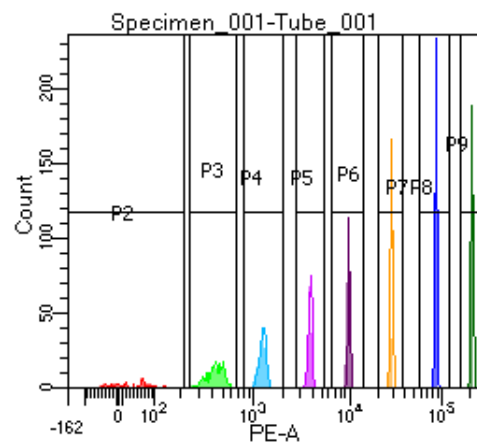

BD FACSDiva 9.0

Tube: Tube_001

Population	#Events	%Parent	%Total
All Events	2,889	####	100.0
P1	1,785	61.8	61.8
P2	113	6.3	3.9
P3	219	12.3	7.6
P4	216	12.1	7.5
P5	220	12.3	7.6
P6	227	12.7	7.9
P7	238	13.3	8.2
P8	274	15.4	9.5
P9	274	15.4	9.5