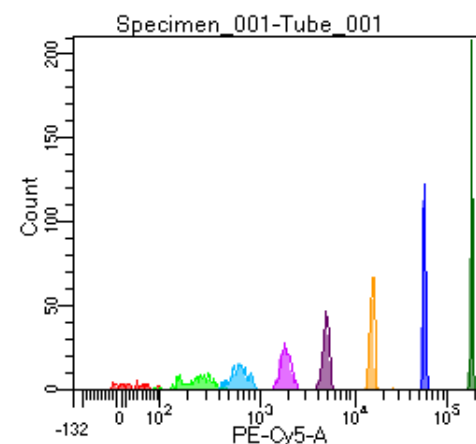

BD FACSDiva 9.0

Tube: Tube_001

Population	#Events	%Parent	%Total
All Events	2,889	####	100.0
P1	1,785	61.8	61.8
P2	113	6.3	3.9
P3	219	12.3	7.6
P4	216	12.1	7.5
P5	220	12.3	7.6
P6	227	12.7	7.9
P7	238	13.3	8.2
P8	274	15.4	9.5
P9	274	15.4	9.5