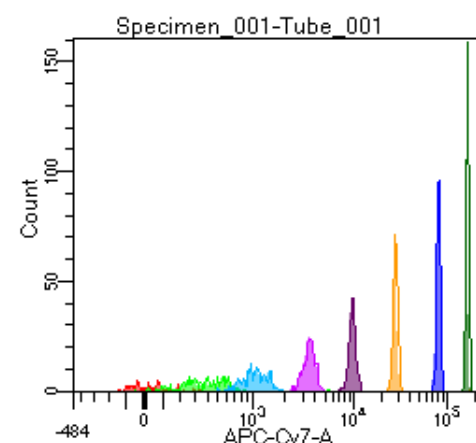

BD FACSDiva 9.0

Tube: Tube_001

Population	#Events	%Parent	%Total
All Events	2,889	####	100.0
P1	1,785	61.8	61.8
P2	113	6.3	3.9
P3	219	12.3	7.6
P4	216	12.1	7.5
P5	220	12.3	7.6
P6	227	12.7	7.9
P7	238	13.3	8.2
P8	274	15.4	9.5
P9	274	15.4	9.5