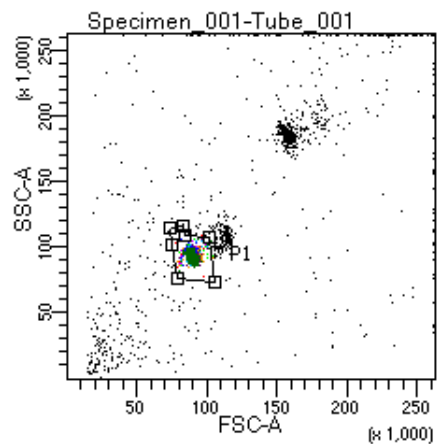

BD FACSDiva 9.0

Tube: Tube_001

Population	#Events	%Parent	%Total
All Events	2,889	####	100.0
P1	1,785	61.8	61.8
P2	113	6.3	3.9
P3	219	12.3	7.6
P4	216	12.1	7.5
P5	220	12.3	7.6
P6	227	12.7	7.9
P7	238	13.3	8.2
P8	274	15.4	9.5
P9	274	15.4	9.5