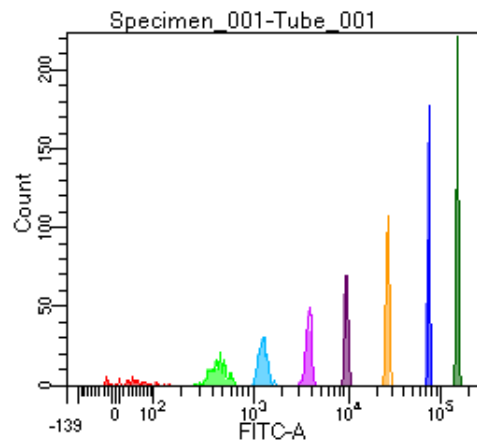

BD FACSDiva 9.0

Tube: Tube_001

Population	#Events	%Parent	%Total
All Events	2,889	####	100.0
P1	1,785	61.8	61.8
P2	113	6.3	3.9
P3	219	12.3	7.6
P4	216	12.1	7.5
P5	220	12.3	7.6
P6	227	12.7	7.9
P7	238	13.3	8.2
P8	274	15.4	9.5
P9	274	15.4	9.5