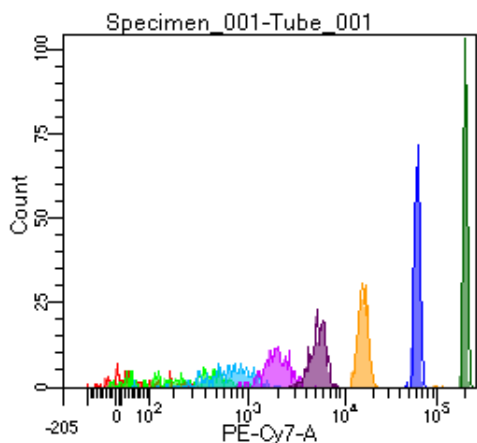

BD FACSDiva 9.0

Tube: Tube_001

Population	#Events	%Parent	%Total
All Events	2,889	####	100.0
P1	1,785	61.8	61.8
P2	113	6.3	3.9
P3	219	12.3	7.6
P4	216	12.1	7.5
P5	220	12.3	7.6
P6	227	12.7	7.9
P7	238	13.3	8.2
P8	274	15.4	9.5
P9	274	15.4	9.5