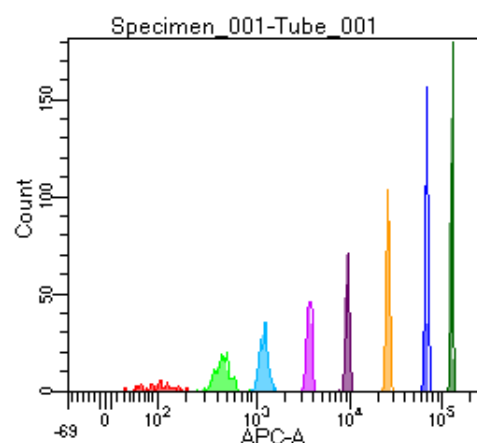

BD FACSDiva 9.0

Tube: Tube_001

Population	#Events	%Parent	%Total
All Events	2,889	####	100.0
P1	1,785	61.8	61.8
P2	113	6.3	3.9
P3	219	12.3	7.6
P4	216	12.1	7.5
P5	220	12.3	7.6
P6	227	12.7	7.9
P7	238	13.3	8.2
P8	274	15.4	9.5
P9	274	15.4	9.5