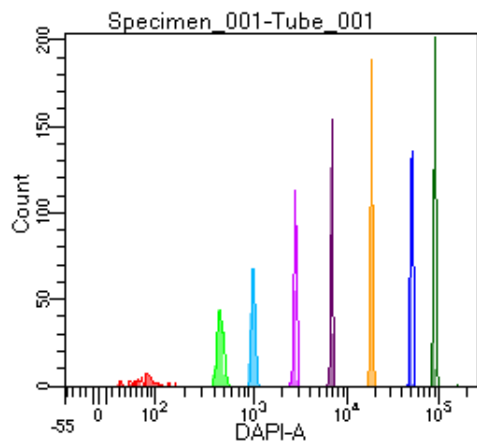

BD FACSDiva 9.0

Tube: Tube_001

Population	#Events	%Parent	%Total
All Events	2,889	####	100.0
P1	1,785	61.8	61.8
P2	113	6.3	3.9
P3	219	12.3	7.6
P4	216	12.1	7.5
P5	220	12.3	7.6
P6	227	12.7	7.9
P7	238	13.3	8.2
P8	274	15.4	9.5
P9	274	15.4	9.5