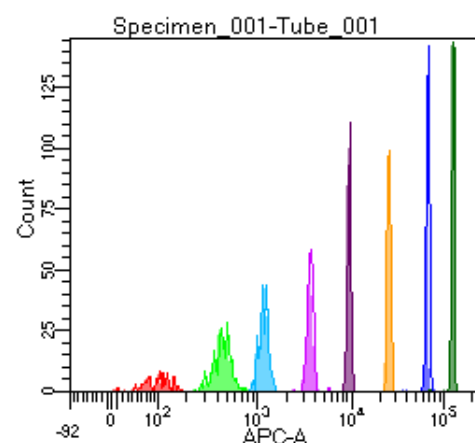

BD FACSDiva 9.0

Tube: Tube_001

Population	#Events	%Parent	%Total
All Events	3,240	####	100.0
P1	2,267	70.0	70.0
P2	135	6.0	4.2
P3	303	13.4	9.4
P4	283	12.5	8.7
P5	273	12.0	8.4
P6	315	13.9	9.7
P7	285	12.6	8.8
P8	311	13.7	9.6
P9	348	15.4	10.7