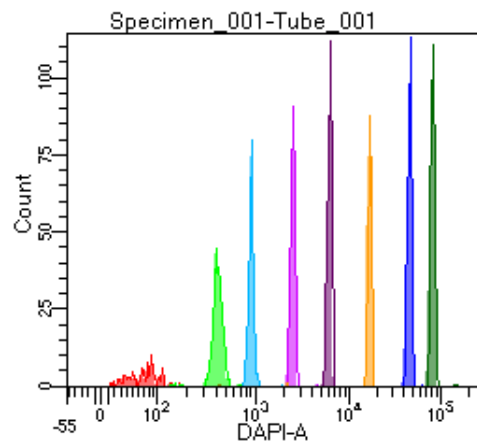

BD FACSDiva 9.0

Tube: Tube_001

Population	#Events	%Parent	%Total
All Events	3,240	####	100.0
P1	2,267	70.0	70.0
P2	135	6.0	4.2
P3	303	13.4	9.4
P4	283	12.5	8.7
P5	273	12.0	8.4
P6	315	13.9	9.7
P7	285	12.6	8.8
P8	311	13.7	9.6
P9	348	15.4	10.7