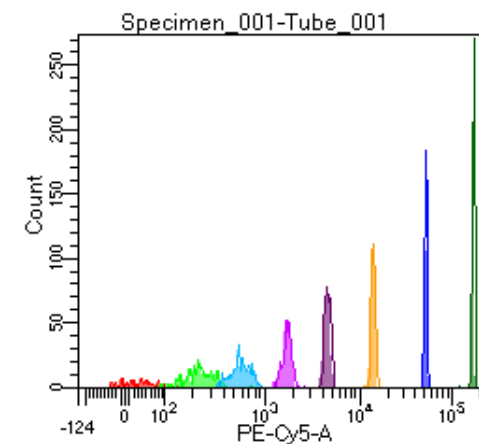

BD FACSDiva 9.0

Tube: Tube_001

Population	#Events	%Parent	%Total
All Events	3,240	####	100.0
P1	2,267	70.0	70.0
P2	135	6.0	4.2
P3	303	13.4	9.4
P4	283	12.5	8.7
P5	273	12.0	8.4
P6	315	13.9	9.7
P7	285	12.6	8.8
P8	311	13.7	9.6
P9	348	15.4	10.7