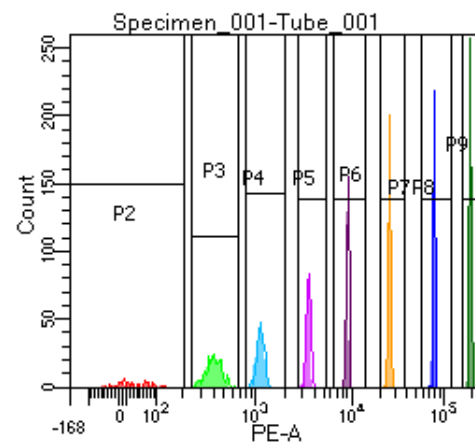

BD FACSDiva 9.0

Tube: Tube_001

Population	#Events	%Parent	%Total
All Events	3,240	####	100.0
P1	2,267	70.0	70.0
P2	135	6.0	4.2
P3	303	13.4	9.4
P4	283	12.5	8.7
P5	273	12.0	8.4
P6	315	13.9	9.7
P7	285	12.6	8.8
P8	311	13.7	9.6
P9	348	15.4	10.7