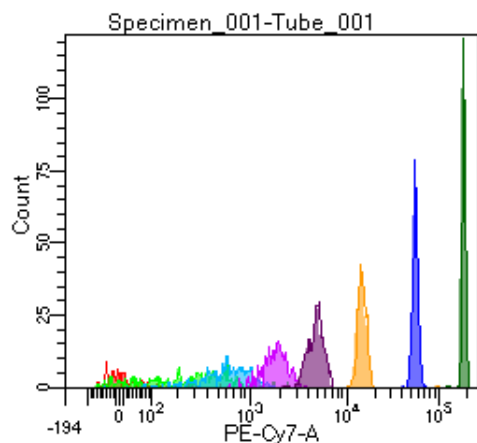

BD FACSDiva 9.0

Tube: Tube_001

Population	#Events	%Parent	%Total
All Events	3,240	####	100.0
P1	2,267	70.0	70.0
P2	135	6.0	4.2
P3	303	13.4	9.4
P4	283	12.5	8.7
P5	273	12.0	8.4
P6	315	13.9	9.7
P7	285	12.6	8.8
P8	311	13.7	9.6
P9	348	15.4	10.7