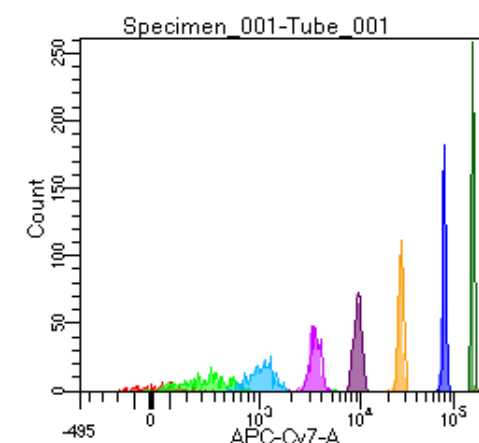

BD FACSDiva 9.0

Tube: Tube_001

Population	#Events	%Parent	%Total
All Events	3,240	####	100.0
P1	2,267	70.0	70.0
P2	135	6.0	4.2
P3	303	13.4	9.4
P4	283	12.5	8.7
P5	273	12.0	8.4
P6	315	13.9	9.7
P7	285	12.6	8.8
P8	311	13.7	9.6
P9	348	15.4	10.7