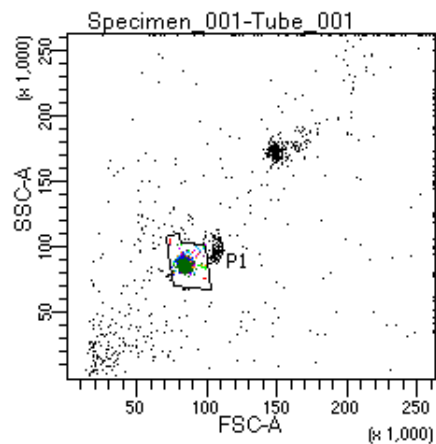

BD FACSDiva 9.0

Tube: Tube_001

Population	#Events	%Parent	%Total
All Events	3,240	####	100.0
P1	2,267	70.0	70.0
P2	135	6.0	4.2
P3	303	13.4	9.4
P4	283	12.5	8.7
P5	273	12.0	8.4
P6	315	13.9	9.7
P7	285	12.6	8.8
P8	311	13.7	9.6
P9	348	15.4	10.7