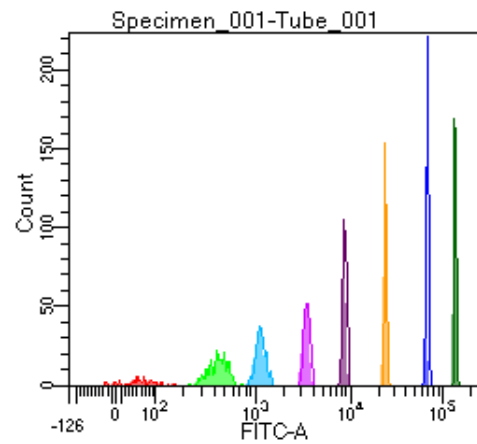

BD FACSDiva 9.0

Tube: Tube_001

Population	#Events	%Parent	%Total
All Events	3,240	####	100.0
P1	2,267	70.0	70.0
P2	135	6.0	4.2
P3	303	13.4	9.4
P4	283	12.5	8.7
P5	273	12.0	8.4
P6	315	13.9	9.7
P7	285	12.6	8.8
P8	311	13.7	9.6
P9	348	15.4	10.7