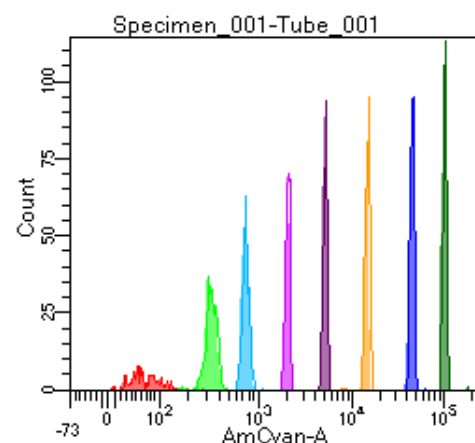

BD FACSDiva 9.0

Tube: Tube_001

Population	#Events	%Parent	%Total
All Events	3,240	####	100.0
P1	2,267	70.0	70.0
P2	135	6.0	4.2
P3	303	13.4	9.4
P4	283	12.5	8.7
P5	273	12.0	8.4
P6	315	13.9	9.7
P7	285	12.6	8.8
P8	311	13.7	9.6
P9	348	15.4	10.7