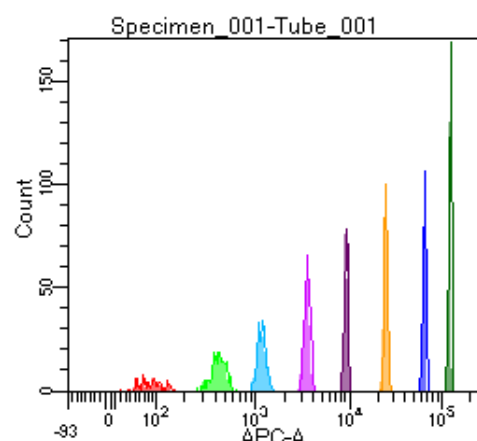

BD FACSDiva 9.0

Tube: Tube_001

Population	#Events	%Parent	%Total
All Events	2,808	####	100.0
P1	1,840	65.5	65.5
P2	122	6.6	4.3
P3	219	11.9	7.8
P4	222	12.1	7.9
P5	266	14.5	9.5
P6	233	12.7	8.3
P7	258	14.0	9.2
P8	216	11.7	7.7
P9	292	15.9	10.4