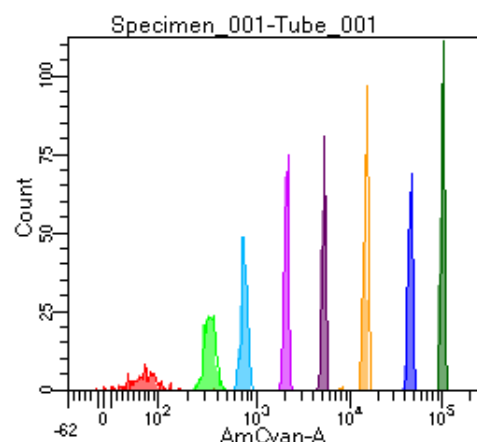

BD FACSDiva 9.0

Tube: Tube_001

Population	#Events	%Parent	%Total
All Events	2,808	####	100.0
P1	1,840	65.5	65.5
P2	122	6.6	4.3
P3	219	11.9	7.8
P4	222	12.1	7.9
P5	266	14.5	9.5
P6	233	12.7	8.3
P7	258	14.0	9.2
P8	216	11.7	7.7
P9	292	15.9	10.4