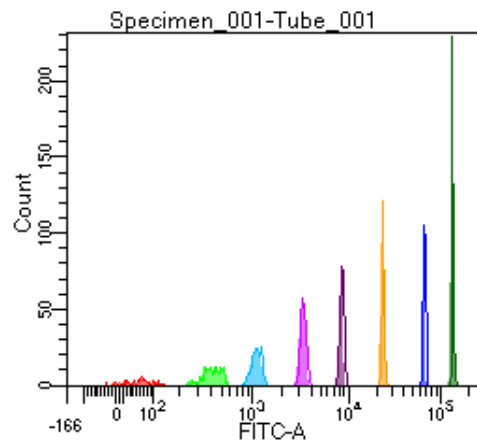

BD FACSDiva 9.0

Tube: Tube_001

Population	#Events	%Parent	%Total
All Events	2,808	####	100.0
P1	1,840	65.5	65.5
P2	122	6.6	4.3
P3	219	11.9	7.8
P4	222	12.1	7.9
P5	266	14.5	9.5
P6	233	12.7	8.3
P7	258	14.0	9.2
P8	216	11.7	7.7
P9	292	15.9	10.4