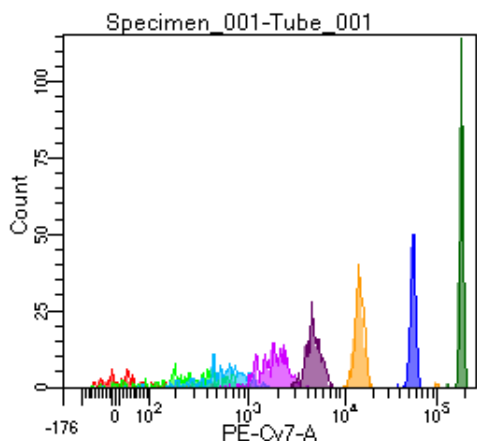

BD FACSDiva 9.0

Tube: Tube_001

Population	#Events	%Parent	%Total
All Events	2,808	####	100.0
P1	1,840	65.5	65.5
P2	122	6.6	4.3
P3	219	11.9	7.8
P4	222	12.1	7.9
P5	266	14.5	9.5
P6	233	12.7	8.3
P7	258	14.0	9.2
P8	216	11.7	7.7
P9	292	15.9	10.4