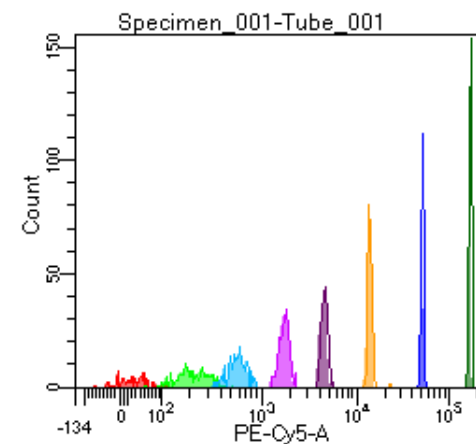

BD FACSDiva 9.0

Tube: Tube_001

Population	#Events	%Parent	%Total
All Events	2,808	####	100.0
P1	1,840	65.5	65.5
P2	122	6.6	4.3
P3	219	11.9	7.8
P4	222	12.1	7.9
P5	266	14.5	9.5
P6	233	12.7	8.3
P7	258	14.0	9.2
P8	216	11.7	7.7
P9	292	15.9	10.4