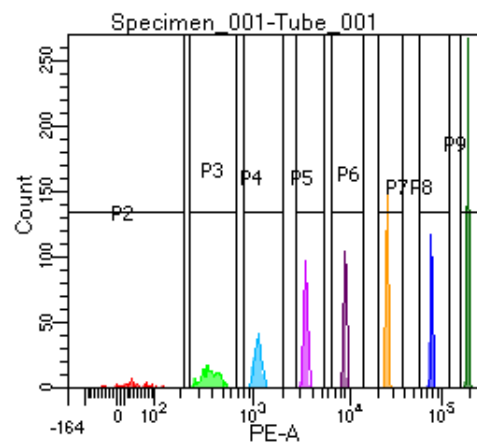

BD FACSDiva 9.0

Tube: Tube_001

Population	#Events	%Parent	%Total
All Events	2,808	####	100.0
P1	1,840	65.5	65.5
P2	122	6.6	4.3
P3	219	11.9	7.8
P4	222	12.1	7.9
P5	266	14.5	9.5
P6	233	12.7	8.3
P7	258	14.0	9.2
P8	216	11.7	7.7
P9	292	15.9	10.4