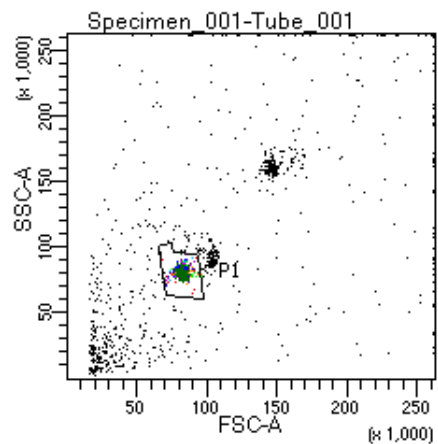

BD FACSDiva 9.0

Tube: Tube_001

Population	#Events	%Parent	%Total
All Events	2,808	####	100.0
P1	1,840	65.5	65.5
P2	122	6.6	4.3
P3	219	11.9	7.8
P4	222	12.1	7.9
P5	266	14.5	9.5
P6	233	12.7	8.3
P7	258	14.0	9.2
P8	216	11.7	7.7
P9	292	15.9	10.4