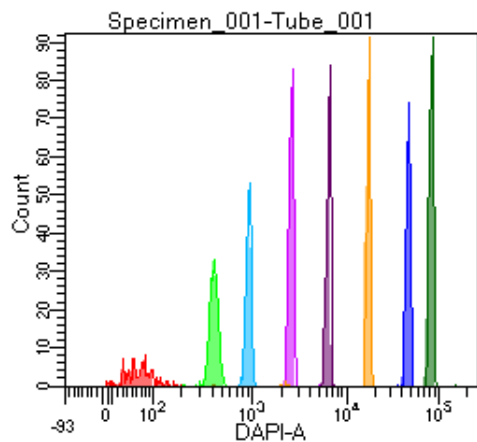

BD FACSDiva 9.0

Tube: Tube_001

Population	#Events	%Parent	%Total
All Events	2,808	####	100.0
P1	1,840	65.5	65.5
P2	122	6.6	4.3
P3	219	11.9	7.8
P4	222	12.1	7.9
P5	266	14.5	9.5
P6	233	12.7	8.3
P7	258	14.0	9.2
P8	216	11.7	7.7
P9	292	15.9	10.4