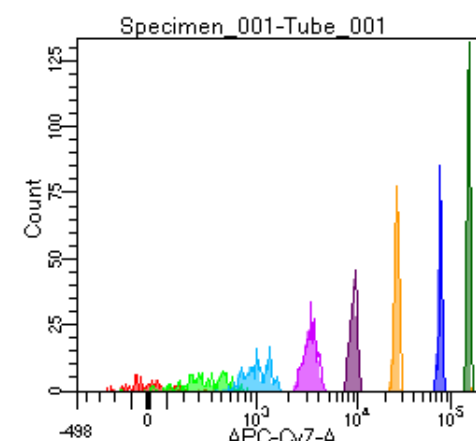

BD FACSDiva 9.0

Tube: Tube_001

Population	#Events	%Parent	%Total
All Events	2,808	####	100.0
P1	1,840	65.5	65.5
P2	122	6.6	4.3
P3	219	11.9	7.8
P4	222	12.1	7.9
P5	266	14.5	9.5
P6	233	12.7	8.3
P7	258	14.0	9.2
P8	216	11.7	7.7
P9	292	15.9	10.4