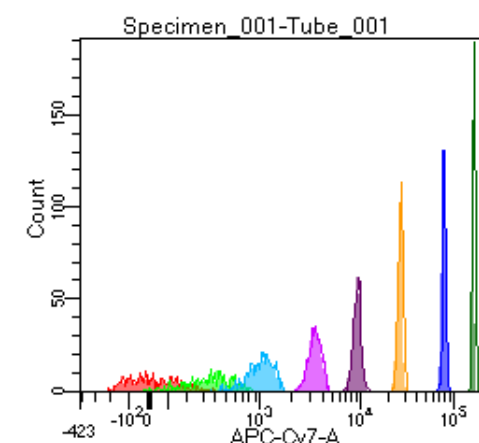

BD FACSDiva 9.0

Tube: Tube_001

Population	#Events	%Parent	%Total
All Events	3,294	####	100.0
P1	2,971	90.2	90.2
P2	364	12.3	11.1
P3	353	11.9	10.7
P4	406	13.7	12.3
P5	361	12.2	11.0
P6	364	12.3	11.1
P7	393	13.2	11.9
P8	374	12.6	11.4
P9	354	11.9	10.7