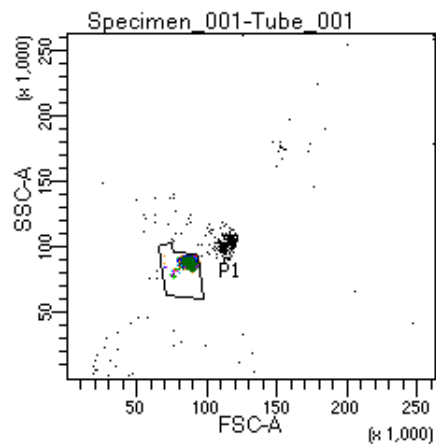

BD FACSDiva 9.0

Tube: Tube_001

Population	#Events	%Parent	%Total
All Events	3,294	####	100.0
P1	2,971	90.2	90.2
P2	364	12.3	11.1
P3	353	11.9	10.7
P4	406	13.7	12.3
P5	361	12.2	11.0
P6	364	12.3	11.1
P7	393	13.2	11.9
P8	374	12.6	11.4
P9	354	11.9	10.7