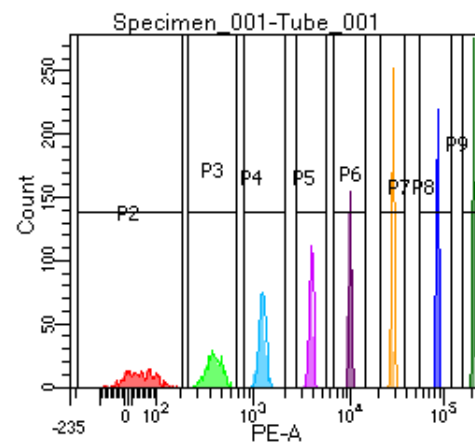

BD FACSDiva 9.0

Tube: Tube_001

Population	#Events	%Parent	%Total
All Events	3,294	####	100.0
P1	2,971	90.2	90.2
P2	364	12.3	11.1
P3	353	11.9	10.7
P4	406	13.7	12.3
P5	361	12.2	11.0
P6	364	12.3	11.1
P7	393	13.2	11.9
P8	374	12.6	11.4
P9	354	11.9	10.7