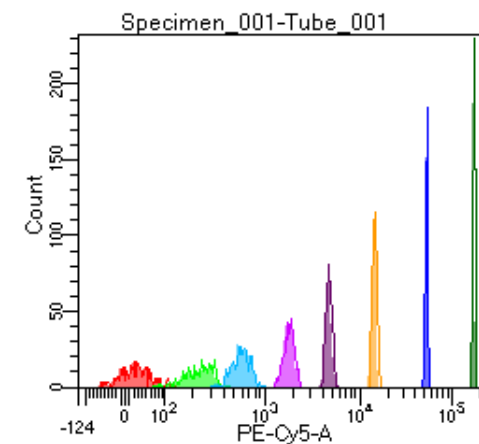

BD FACSDiva 9.0

Tube: Tube_001

Population	#Events	%Parent	%Total
All Events	3,294	####	100.0
P1	2,971	90.2	90.2
P2	364	12.3	11.1
P3	353	11.9	10.7
P4	406	13.7	12.3
P5	361	12.2	11.0
P6	364	12.3	11.1
P7	393	13.2	11.9
P8	374	12.6	11.4
P9	354	11.9	10.7