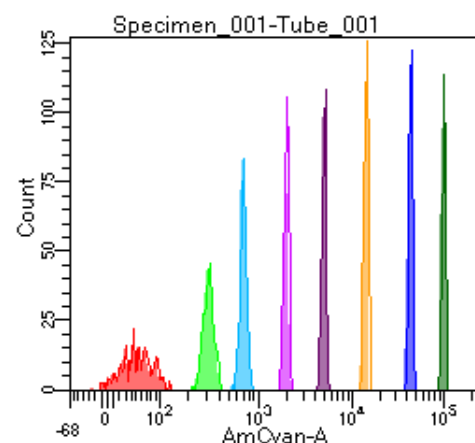

BD FACSDiva 9.0

Tube: Tube_001

Population	#Events	%Parent	%Total
All Events	3,294	####	100.0
P1	2,971	90.2	90.2
P2	364	12.3	11.1
P3	353	11.9	10.7
P4	406	13.7	12.3
P5	361	12.2	11.0
P6	364	12.3	11.1
P7	393	13.2	11.9
P8	374	12.6	11.4
P9	354	11.9	10.7