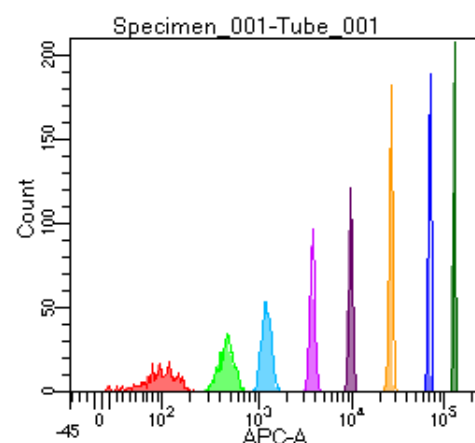

BD FACSDiva 9.0

Tube: Tube_001

Population	#Events	%Parent	%Total
All Events	3,294	####	100.0
P1	2,971	90.2	90.2
P2	364	12.3	11.1
P3	353	11.9	10.7
P4	406	13.7	12.3
P5	361	12.2	11.0
P6	364	12.3	11.1
P7	393	13.2	11.9
P8	374	12.6	11.4
P9	354	11.9	10.7