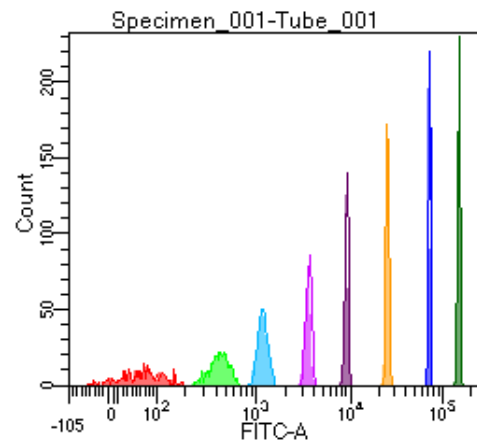

BD FACSDiva 9.0

Tube: Tube_001

Population	#Events	%Parent	%Total
All Events	3,294	####	100.0
P1	2,971	90.2	90.2
P2	364	12.3	11.1
P3	353	11.9	10.7
P4	406	13.7	12.3
P5	361	12.2	11.0
P6	364	12.3	11.1
P7	393	13.2	11.9
P8	374	12.6	11.4
P9	354	11.9	10.7