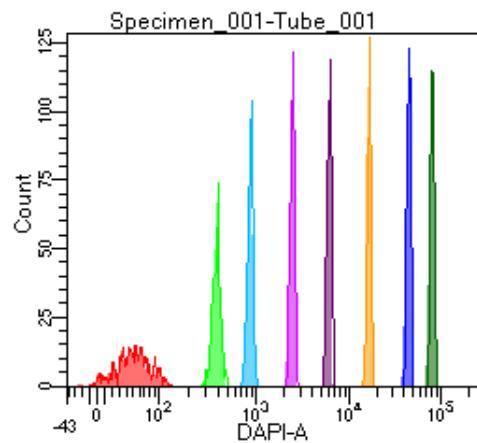

BD FACSDiva 9.0

Tube: Tube_001

Population	#Events	%Parent	%Total
All Events	3,294	####	100.0
P1	2,971	90.2	90.2
P2	364	12.3	11.1
P3	353	11.9	10.7
P4	406	13.7	12.3
P5	361	12.2	11.0
P6	364	12.3	11.1
P7	393	13.2	11.9
P8	374	12.6	11.4
P9	354	11.9	10.7