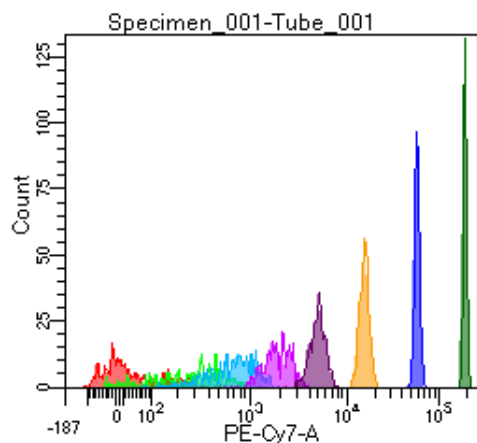

BD FACSDiva 9.0

Tube: Tube_001

Population	#Events	%Parent	%Total
All Events	3,294	####	100.0
P1	2,971	90.2	90.2
P2	364	12.3	11.1
P3	353	11.9	10.7
P4	406	13.7	12.3
P5	361	12.2	11.0
P6	364	12.3	11.1
P7	393	13.2	11.9
P8	374	12.6	11.4
P9	354	11.9	10.7