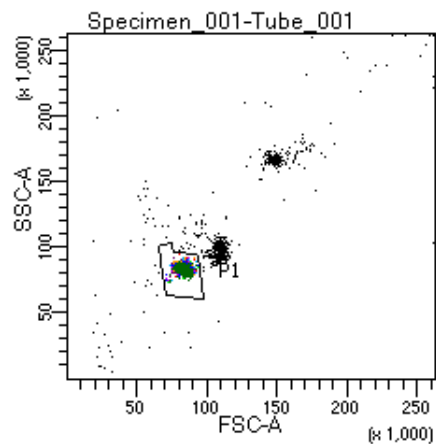

BD FACSDiva 9.0

Tube: Tube_001

Population	#Events	%Parent	%Total
All Events	5,000	####	100.0
P1	4,390	87.8	87.8
P2	492	11.2	9.8
P3	564	12.8	11.3
P4	570	13.0	11.4
P5	587	13.4	11.7
P6	574	13.1	11.5
P7	549	12.5	11.0
P8	508	11.6	10.2
P9	539	12.3	10.8