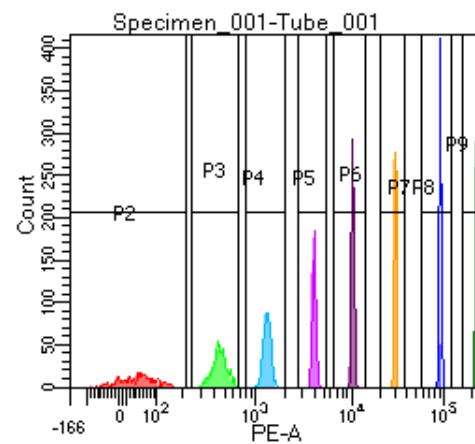

BD FACSDiva 9.0

Tube: Tube_001

Population	#Events	%Parent	%Total
All Events	5,000	####	100.0
P1	4,390	87.8	87.8
P2	492	11.2	9.8
P3	564	12.8	11.3
P4	570	13.0	11.4
P5	587	13.4	11.7
P6	574	13.1	11.5
P7	549	12.5	11.0
P8	508	11.6	10.2
P9	539	12.3	10.8