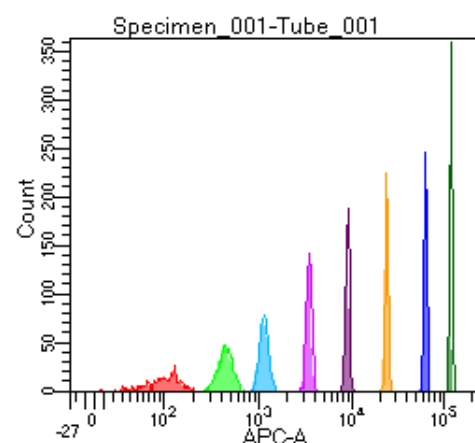

BD FACSDiva 9.0

Tube: Tube_001

Population	#Events	%Parent	%Total
All Events	5,000	####	100.0
P1	4,390	87.8	87.8
P2	492	11.2	9.8
P3	564	12.8	11.3
P4	570	13.0	11.4
P5	587	13.4	11.7
P6	574	13.1	11.5
P7	549	12.5	11.0
P8	508	11.6	10.2
P9	539	12.3	10.8