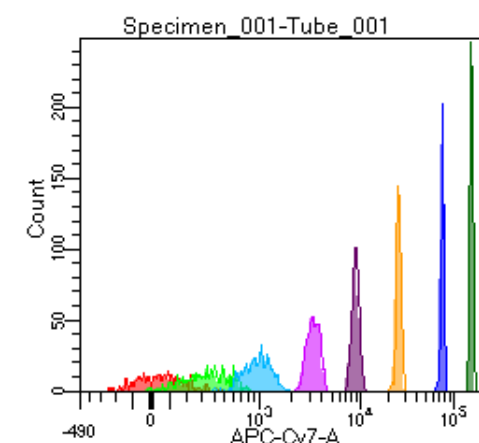

BD FACSDiva 9.0

Tube: Tube_001

Population	#Events	%Parent	%Total
All Events	5,000	####	100.0
P1	4,390	87.8	87.8
P2	492	11.2	9.8
P3	564	12.8	11.3
P4	570	13.0	11.4
P5	587	13.4	11.7
P6	574	13.1	11.5
P7	549	12.5	11.0
P8	508	11.6	10.2
P9	539	12.3	10.8