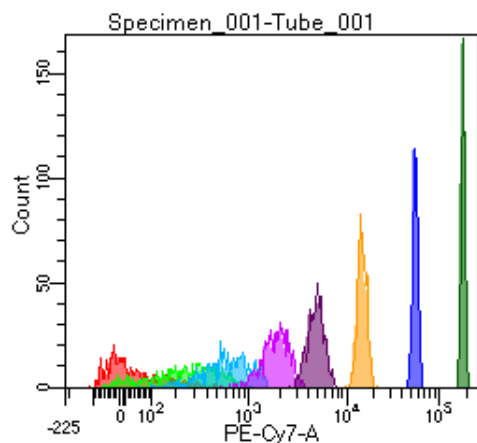

BD FACSDiva 9.0

Tube: Tube_001

Population	#Events	%Parent	%Total
All Events	5,000	####	100.0
P1	4,390	87.8	87.8
P2	492	11.2	9.8
P3	564	12.8	11.3
P4	570	13.0	11.4
P5	587	13.4	11.7
P6	574	13.1	11.5
P7	549	12.5	11.0
P8	508	11.6	10.2
P9	539	12.3	10.8