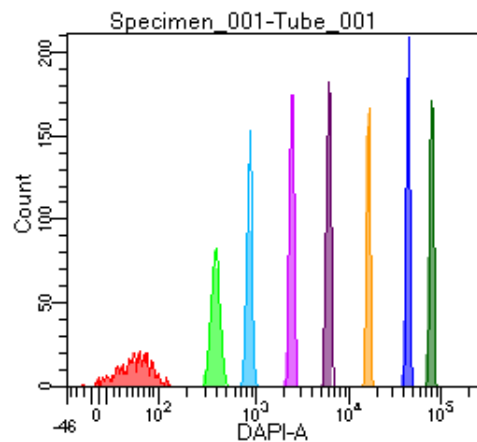

BD FACSDiva 9.0

Tube: Tube_001

Population	#Events	%Parent	%Total
All Events	5,000	####	100.0
P1	4,390	87.8	87.8
P2	492	11.2	9.8
P3	564	12.8	11.3
P4	570	13.0	11.4
P5	587	13.4	11.7
P6	574	13.1	11.5
P7	549	12.5	11.0
P8	508	11.6	10.2
P9	539	12.3	10.8