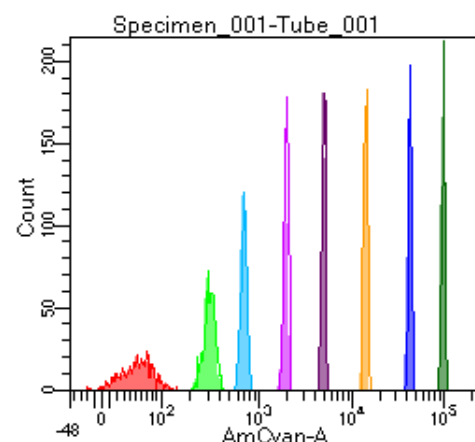

BD FACSDiva 9.0

Tube: Tube_001

Population	#Events	%Parent	%Total
All Events	5,000	####	100.0
P1	4,390	87.8	87.8
P2	492	11.2	9.8
P3	564	12.8	11.3
P4	570	13.0	11.4
P5	587	13.4	11.7
P6	574	13.1	11.5
P7	549	12.5	11.0
P8	508	11.6	10.2
P9	539	12.3	10.8