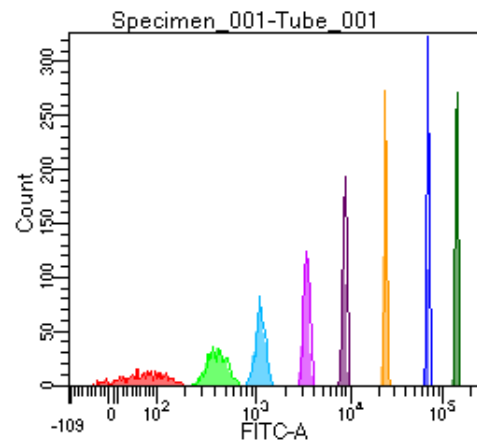

BD FACSDiva 9.0

Tube: Tube_001

Population	#Events	%Parent	%Total
All Events	5,000	####	100.0
P1	4,390	87.8	87.8
P2	492	11.2	9.8
P3	564	12.8	11.3
P4	570	13.0	11.4
P5	587	13.4	11.7
P6	574	13.1	11.5
P7	549	12.5	11.0
P8	508	11.6	10.2
P9	539	12.3	10.8