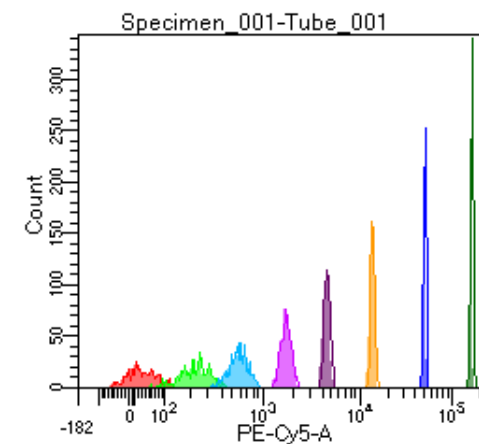

BD FACSDiva 9.0

Tube: Tube_001

Population	#Events	%Parent	%Total
All Events	5,000	####	100.0
P1	4,390	87.8	87.8
P2	492	11.2	9.8
P3	564	12.8	11.3
P4	570	13.0	11.4
P5	587	13.4	11.7
P6	574	13.1	11.5
P7	549	12.5	11.0
P8	508	11.6	10.2
P9	539	12.3	10.8