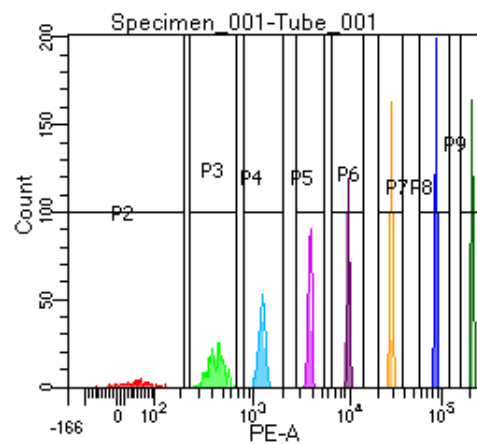

BD FACSDiva 9.0

Tube: Tube_001

Population	#Events	%Parent	%Total
All Events	3,132	####	100.0
P1	1,884	60.2	60.2
P2	120	6.4	3.8
P3	259	13.7	8.3
P4	252	13.4	8.0
P5	257	13.6	8.2
P6	248	13.2	7.9
P7	246	13.1	7.9
P8	251	13.3	8.0
P9	247	13.1	7.9