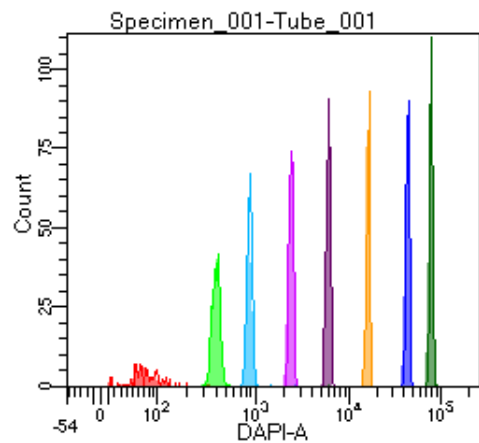

BD FACSDiva 9.0

Tube: Tube_001

Population	#Events	%Parent	%Total
All Events	3,132	####	100.0
P1	1,884	60.2	60.2
P2	120	6.4	3.8
P3	259	13.7	8.3
P4	252	13.4	8.0
P5	257	13.6	8.2
P6	248	13.2	7.9
P7	246	13.1	7.9
P8	251	13.3	8.0
P9	247	13.1	7.9