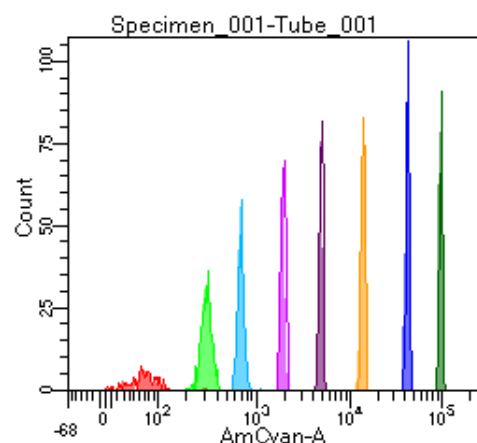

BD FACSDiva 9.0

Tube: Tube_001

Population	#Events	%Parent	%Total
All Events	3,132	####	100.0
P1	1,884	60.2	60.2
P2	120	6.4	3.8
P3	259	13.7	8.3
P4	252	13.4	8.0
P5	257	13.6	8.2
P6	248	13.2	7.9
P7	246	13.1	7.9
P8	251	13.3	8.0
P9	247	13.1	7.9