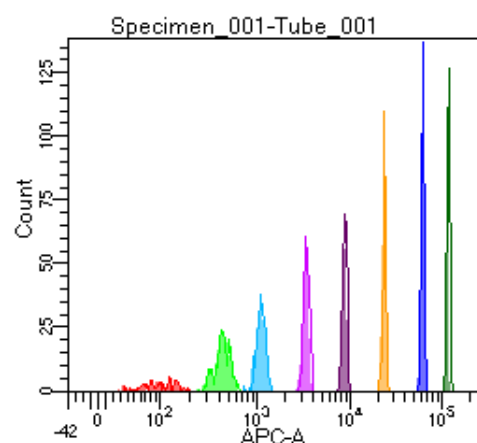

BD FACSDiva 9.0

Tube: Tube_001

Population	#Events	%Parent	%Total
All Events	3,132	####	100.0
P1	1,884	60.2	60.2
P2	120	6.4	3.8
P3	259	13.7	8.3
P4	252	13.4	8.0
P5	257	13.6	8.2
P6	248	13.2	7.9
P7	246	13.1	7.9
P8	251	13.3	8.0
P9	247	13.1	7.9