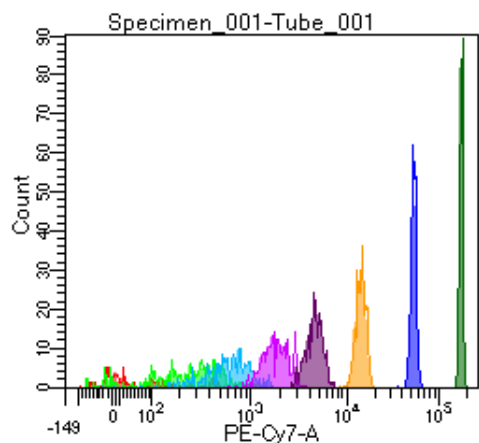

BD FACSDiva 9.0

Tube: Tube_001

Population	#Events	%Parent	%Total
All Events	3,132	####	100.0
P1	1,884	60.2	60.2
P2	120	6.4	3.8
P3	259	13.7	8.3
P4	252	13.4	8.0
P5	257	13.6	8.2
P6	248	13.2	7.9
P7	246	13.1	7.9
P8	251	13.3	8.0
P9	247	13.1	7.9