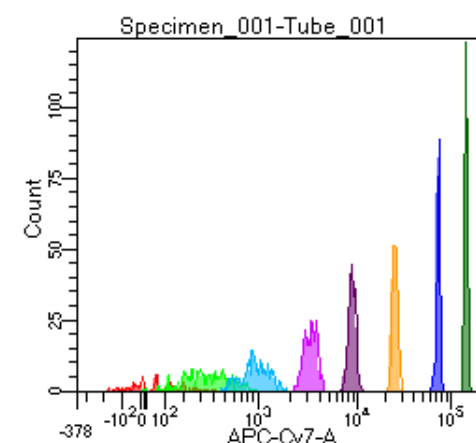

BD FACSDiva 9.0

Tube: Tube_001

Population	#Events	%Parent	%Total
All Events	3,132	####	100.0
P1	1,884	60.2	60.2
P2	120	6.4	3.8
P3	259	13.7	8.3
P4	252	13.4	8.0
P5	257	13.6	8.2
P6	248	13.2	7.9
P7	246	13.1	7.9
P8	251	13.3	8.0
P9	247	13.1	7.9