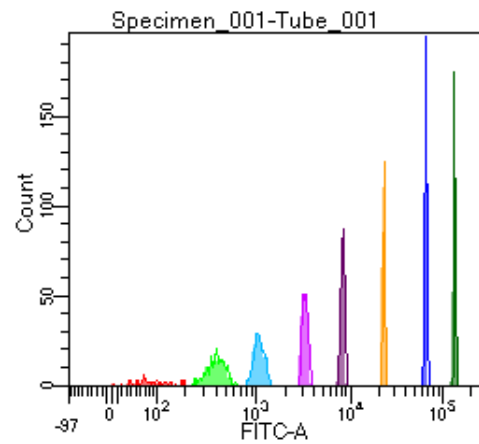

BD FACSDiva 9.0

Tube: Tube_001

Population	#Events	%Parent	%Total
All Events	3,132	####	100.0
P1	1,884	60.2	60.2
P2	120	6.4	3.8
P3	259	13.7	8.3
P4	252	13.4	8.0
P5	257	13.6	8.2
P6	248	13.2	7.9
P7	246	13.1	7.9
P8	251	13.3	8.0
P9	247	13.1	7.9