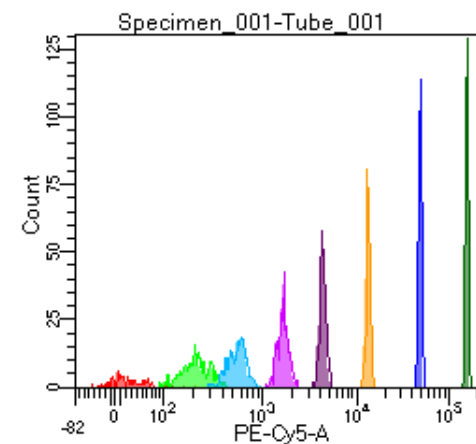

BD FACSDiva 9.0

Tube: Tube_001

Population	#Events	%Parent	%Total
All Events	3,132	####	100.0
P1	1,884	60.2	60.2
P2	120	6.4	3.8
P3	259	13.7	8.3
P4	252	13.4	8.0
P5	257	13.6	8.2
P6	248	13.2	7.9
P7	246	13.1	7.9
P8	251	13.3	8.0
P9	247	13.1	7.9