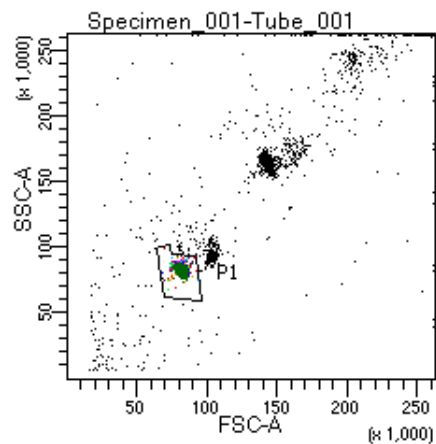

BD FACSDiva 9.0

Tube: Tube_001

Population	#Events	%Parent	%Total
All Events	3,132	####	100.0
P1	1,884	60.2	60.2
P2	120	6.4	3.8
P3	259	13.7	8.3
P4	252	13.4	8.0
P5	257	13.6	8.2
P6	248	13.2	7.9
P7	246	13.1	7.9
P8	251	13.3	8.0
P9	247	13.1	7.9