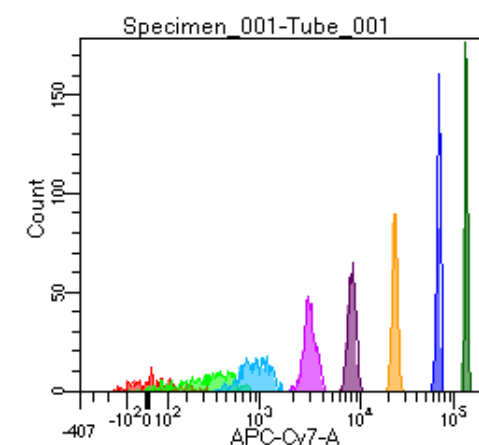

BD FACSDiva 9.0

Tube: Tube_001

Population	#Events	%Parent	%Total
All Events	5,000	####	100.0
P1	3,049	61.0	61.0
P2	217	7.1	4.3
P3	375	12.3	7.5
P4	397	13.0	7.9
P5	422	13.8	8.4
P6	389	12.8	7.8
P7	406	13.3	8.1
P8	409	13.4	8.2
P9	419	13.7	8.4