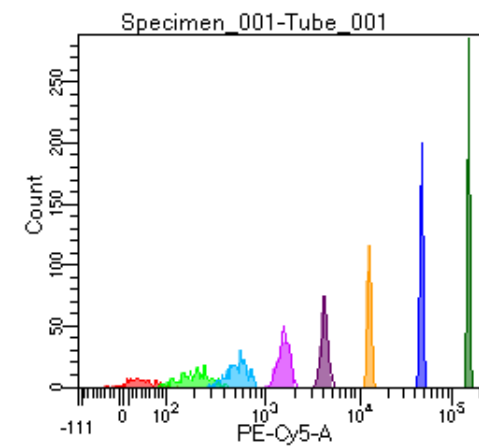

BD FACSDiva 9.0

Tube: Tube_001

Population	#Events	%Parent	%Total
All Events	5,000	####	100.0
P1	3,049	61.0	61.0
P2	217	7.1	4.3
P3	375	12.3	7.5
P4	397	13.0	7.9
P5	422	13.8	8.4
P6	389	12.8	7.8
P7	406	13.3	8.1
P8	409	13.4	8.2
P9	419	13.7	8.4