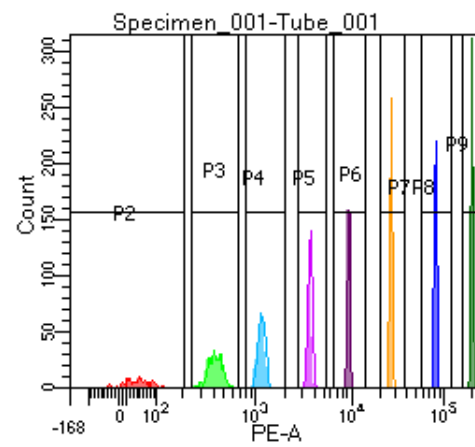

BD FACSDiva 9.0

Tube: Tube_001

Population	#Events	%Parent	%Total
All Events	5,000	####	100.0
P1	3,049	61.0	61.0
P2	217	7.1	4.3
P3	375	12.3	7.5
P4	397	13.0	7.9
P5	422	13.8	8.4
P6	389	12.8	7.8
P7	406	13.3	8.1
P8	409	13.4	8.2
P9	419	13.7	8.4