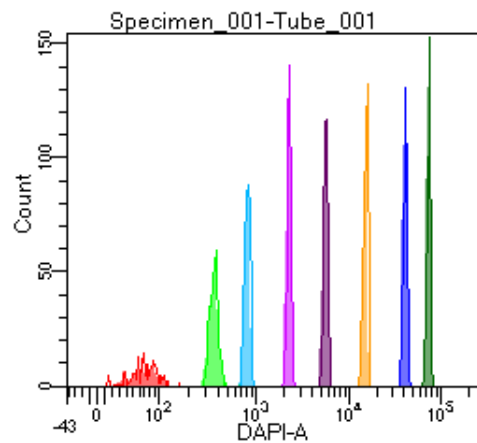

BD FACSDiva 9.0

Tube: Tube_001

Population	#Events	%Parent	%Total
All Events	5,000	####	100.0
P1	3,049	61.0	61.0
P2	217	7.1	4.3
P3	375	12.3	7.5
P4	397	13.0	7.9
P5	422	13.8	8.4
P6	389	12.8	7.8
P7	406	13.3	8.1
P8	409	13.4	8.2
P9	419	13.7	8.4