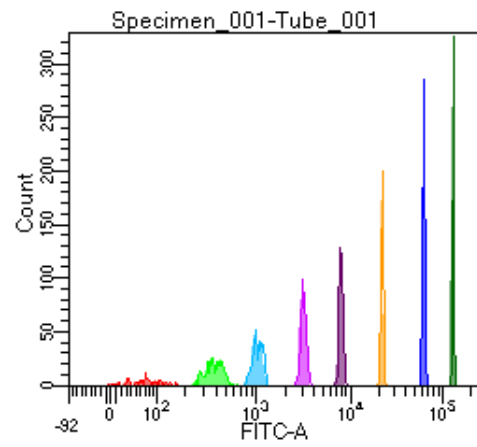

BD FACSDiva 9.0

Tube: Tube_001

Population	#Events	%Parent	%Total
All Events	5,000	####	100.0
P1	3,049	61.0	61.0
P2	217	7.1	4.3
P3	375	12.3	7.5
P4	397	13.0	7.9
P5	422	13.8	8.4
P6	389	12.8	7.8
P7	406	13.3	8.1
P8	409	13.4	8.2
P9	419	13.7	8.4