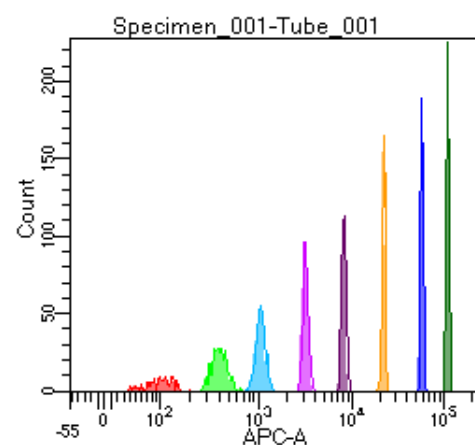

BD FACSDiva 9.0

Tube: Tube_001

Population	#Events	%Parent	%Total
All Events	5,000	####	100.0
P1	3,049	61.0	61.0
P2	217	7.1	4.3
P3	375	12.3	7.5
P4	397	13.0	7.9
P5	422	13.8	8.4
P6	389	12.8	7.8
P7	406	13.3	8.1
P8	409	13.4	8.2
P9	419	13.7	8.4