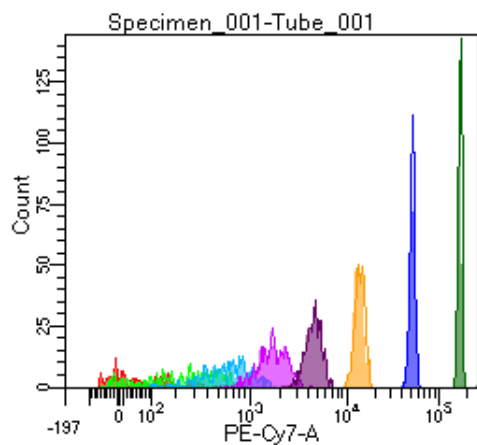

BD FACSDiva 9.0

Tube: Tube_001

Population	#Events	%Parent	%Total
All Events	5,000	####	100.0
P1	3,049	61.0	61.0
P2	217	7.1	4.3
P3	375	12.3	7.5
P4	397	13.0	7.9
P5	422	13.8	8.4
P6	389	12.8	7.8
P7	406	13.3	8.1
P8	409	13.4	8.2
P9	419	13.7	8.4