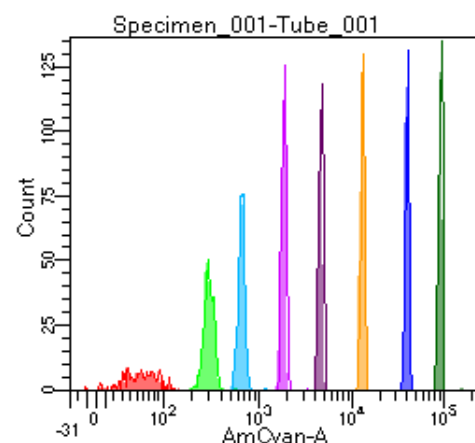

BD FACSDiva 9.0

Tube: Tube_001

Population	#Events	%Parent	%Total
All Events	5,000	####	100.0
P1	3,049	61.0	61.0
P2	217	7.1	4.3
P3	375	12.3	7.5
P4	397	13.0	7.9
P5	422	13.8	8.4
P6	389	12.8	7.8
P7	406	13.3	8.1
P8	409	13.4	8.2
P9	419	13.7	8.4