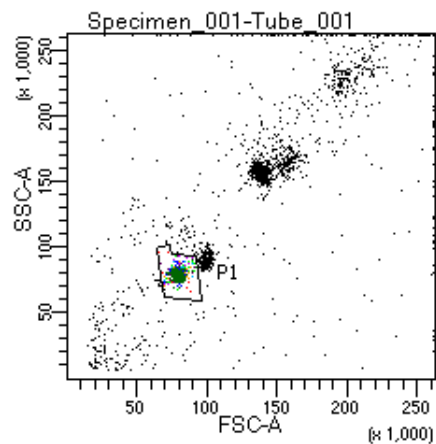

BD FACSDiva 9.0

Tube: Tube_001

Population	#Events	%Parent	%Total
All Events	5,000	####	100.0
P1	3,049	61.0	61.0
P2	217	7.1	4.3
P3	375	12.3	7.5
P4	397	13.0	7.9
P5	422	13.8	8.4
P6	389	12.8	7.8
P7	406	13.3	8.1
P8	409	13.4	8.2
P9	419	13.7	8.4