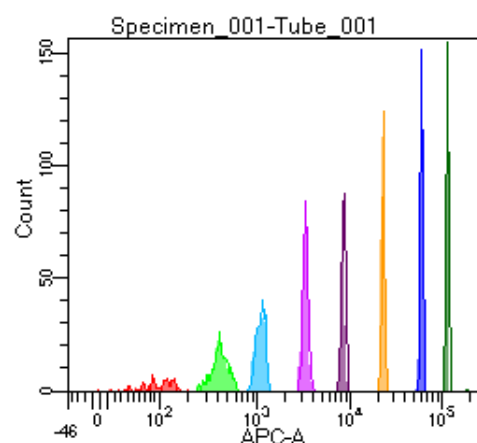

BD FACSDiva 9.0

Tube: Tube\_001

Population	#Events	%Parent	%Total
All Events	3,429	####	100.0
P1	2,124	61.9	61.9
P2	134	6.3	3.9
P3	271	12.8	7.9
P4	292	13.7	8.5
P5	312	14.7	9.1
P6	264	12.4	7.7
P7	291	13.7	8.5
P8	286	13.5	8.3
P9	263	12.4	7.7