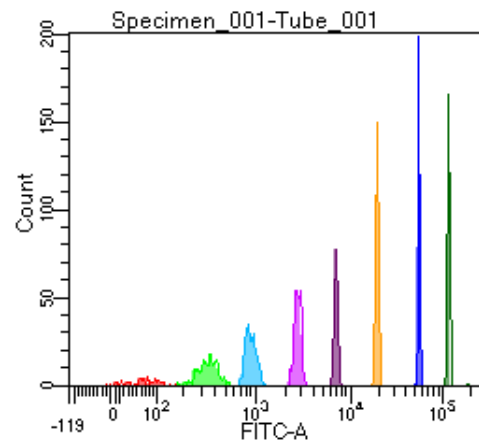

BD FACSDiva 9.0

Tube: Tube\_001

Population	#Events	%Parent	%Total
All Events	3,429	####	100.0
P1	2,124	61.9	61.9
P2	134	6.3	3.9
P3	271	12.8	7.9
P4	292	13.7	8.5
P5	312	14.7	9.1
P6	264	12.4	7.7
P7	291	13.7	8.5
P8	286	13.5	8.3
P9	263	12.4	7.7