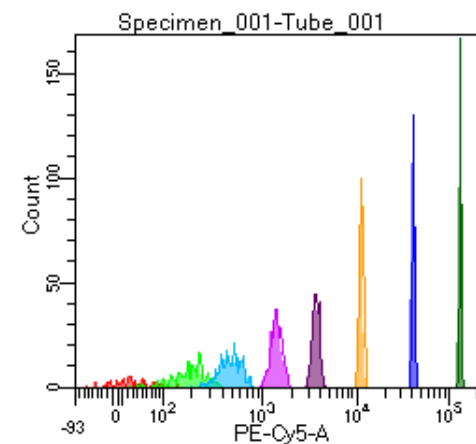

BD FACSDiva 9.0

Tube: Tube\_001

Population	#Events	%Parent	%Total
All Events	3,429	####	100.0
P1	2,124	61.9	61.9
P2	134	6.3	3.9
P3	271	12.8	7.9
P4	292	13.7	8.5
P5	312	14.7	9.1
P6	264	12.4	7.7
P7	291	13.7	8.5
P8	286	13.5	8.3
P9	263	12.4	7.7