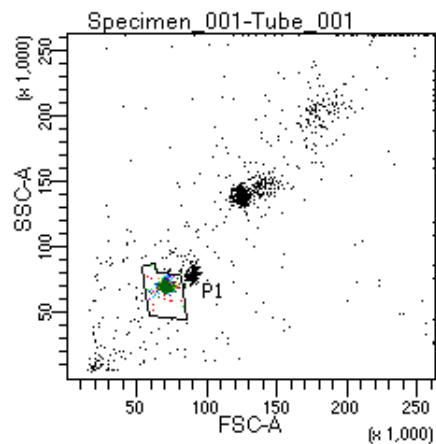

BD FACSDiva 9.0

Tube: Tube\_001

Population	#Events	%Parent	%Total
All Events	3,429	####	100.0
P1	2,124	61.9	61.9
P2	134	6.3	3.9
P3	271	12.8	7.9
P4	292	13.7	8.5
P5	312	14.7	9.1
P6	264	12.4	7.7
P7	291	13.7	8.5
P8	286	13.5	8.3
P9	263	12.4	7.7