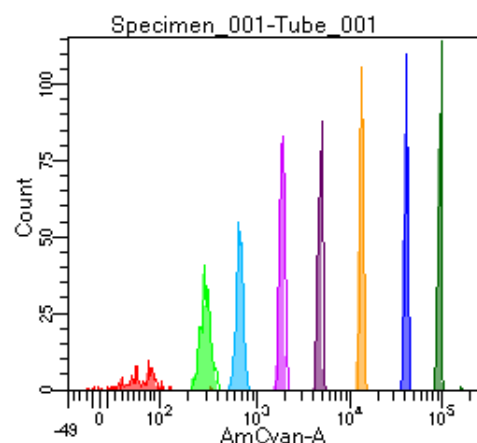

BD FACSDiva 9.0

Tube: Tube\_001

Population	#Events	%Parent	%Total
All Events	3,429	####	100.0
P1	2,124	61.9	61.9
P2	134	6.3	3.9
P3	271	12.8	7.9
P4	292	13.7	8.5
P5	312	14.7	9.1
P6	264	12.4	7.7
P7	291	13.7	8.5
P8	286	13.5	8.3
P9	263	12.4	7.7