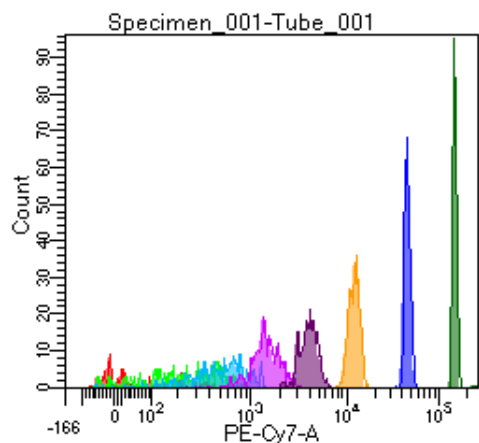

BD FACSDiva 9.0

Tube: Tube\_001

Population	#Events	%Parent	%Total
All Events	3,429	####	100.0
P1	2,124	61.9	61.9
P2	134	6.3	3.9
P3	271	12.8	7.9
P4	292	13.7	8.5
P5	312	14.7	9.1
P6	264	12.4	7.7
P7	291	13.7	8.5
P8	286	13.5	8.3
P9	263	12.4	7.7