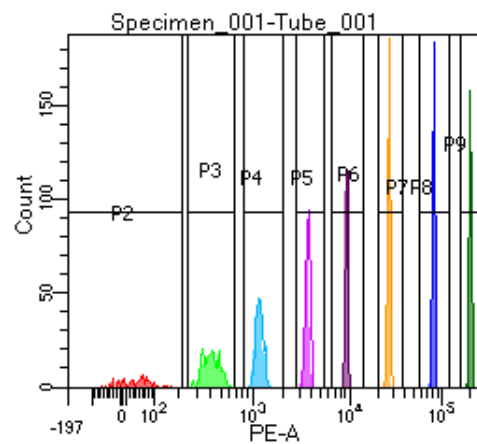

BD FACSDiva 9.0

Tube: Tube\_001

Population	#Events	%Parent	%Total
All Events	3,429	####	100.0
P1	2,124	61.9	61.9
P2	134	6.3	3.9
P3	271	12.8	7.9
P4	292	13.7	8.5
P5	312	14.7	9.1
P6	264	12.4	7.7
P7	291	13.7	8.5
P8	286	13.5	8.3
P9	263	12.4	7.7