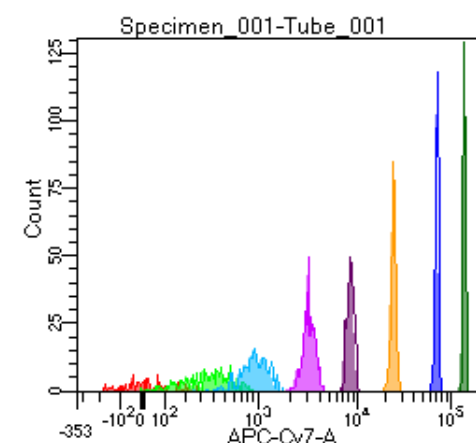

BD FACSDiva 9.0

Tube: Tube\_001

Population	#Events	%Parent	%Total
All Events	3,429	####	100.0
P1	2,124	61.9	61.9
P2	134	6.3	3.9
P3	271	12.8	7.9
P4	292	13.7	8.5
P5	312	14.7	9.1
P6	264	12.4	7.7
P7	291	13.7	8.5
P8	286	13.5	8.3
P9	263	12.4	7.7