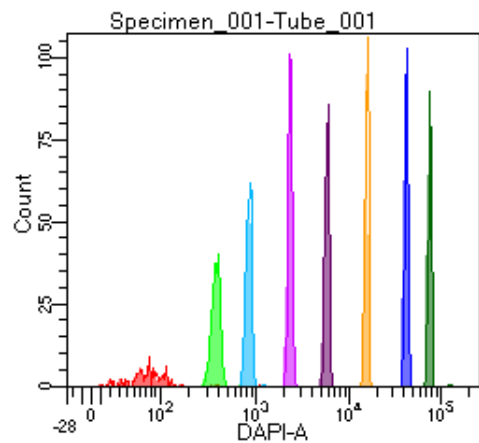

BD FACSDiva 9.0

Tube: Tube\_001

Population	#Events	%Parent	%Total
All Events	3,429	####	100.0
P1	2,124	61.9	61.9
P2	134	6.3	3.9
P3	271	12.8	7.9
P4	292	13.7	8.5
P5	312	14.7	9.1
P6	264	12.4	7.7
P7	291	13.7	8.5
P8	286	13.5	8.3
P9	263	12.4	7.7