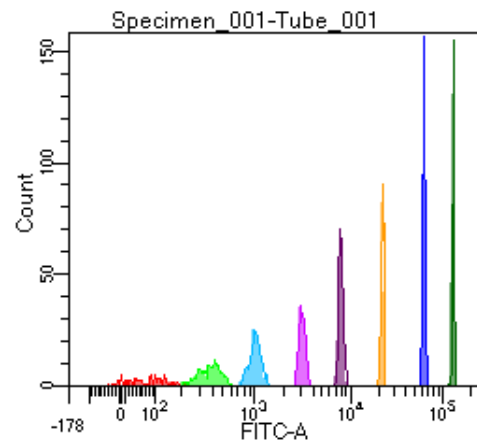

BD FACSDiva 9.0

Tube: Tube_001

Population	#Events	%Parent	%Total
All Events	2,511	####	100.0
P1	1,621	64.6	64.6
P2	122	7.5	4.9
P3	188	11.6	7.5
P4	216	13.3	8.6
P5	198	12.2	7.9
P6	238	14.7	9.5
P7	197	12.2	7.8
P8	224	13.8	8.9
P9	230	14.2	9.2