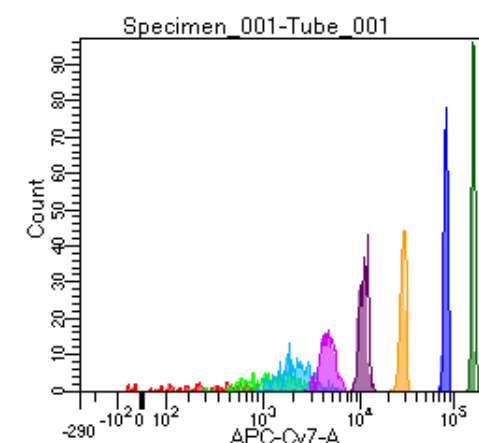

BD FACSDiva 9.0

Tube: Tube_001

Population	#Events	%Parent	%Total
All Events	2,511	####	100.0
P1	1,621	64.6	64.6
P2	122	7.5	4.9
P3	188	11.6	7.5
P4	216	13.3	8.6
P5	198	12.2	7.9
P6	238	14.7	9.5
P7	197	12.2	7.8
P8	224	13.8	8.9
P9	230	14.2	9.2