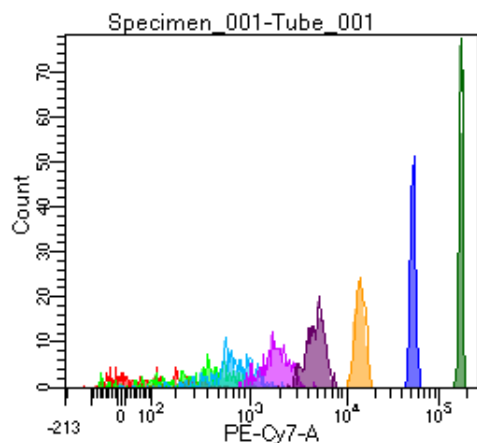

BD FACSDiva 9.0

Tube: Tube_001

Population	#Events	%Parent	%Total
All Events	2,511	####	100.0
P1	1,621	64.6	64.6
P2	122	7.5	4.9
P3	188	11.6	7.5
P4	216	13.3	8.6
P5	198	12.2	7.9
P6	238	14.7	9.5
P7	197	12.2	7.8
P8	224	13.8	8.9
P9	230	14.2	9.2