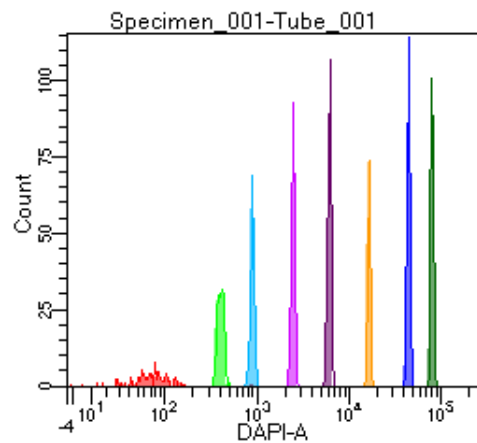

BD FACSDiva 9.0

Tube: Tube_001

Population	#Events	%Parent	%Total
All Events	2,511	####	100.0
P1	1,621	64.6	64.6
P2	122	7.5	4.9
P3	188	11.6	7.5
P4	216	13.3	8.6
P5	198	12.2	7.9
P6	238	14.7	9.5
P7	197	12.2	7.8
P8	224	13.8	8.9
P9	230	14.2	9.2