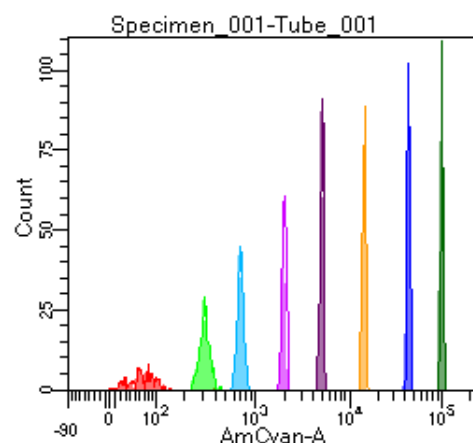

BD FACSDiva 9.0

Tube: Tube_001

Population	#Events	%Parent	%Total
All Events	2,511	####	100.0
P1	1,621	64.6	64.6
P2	122	7.5	4.9
P3	188	11.6	7.5
P4	216	13.3	8.6
P5	198	12.2	7.9
P6	238	14.7	9.5
P7	197	12.2	7.8
P8	224	13.8	8.9
P9	230	14.2	9.2