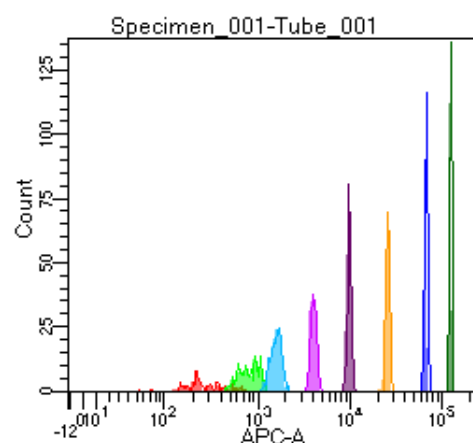

BD FACSDiva 9.0

Tube: Tube_001

Population	#Events	%Parent	%Total
All Events	2,511	####	100.0
P1	1,621	64.6	64.6
P2	122	7.5	4.9
P3	188	11.6	7.5
P4	216	13.3	8.6
P5	198	12.2	7.9
P6	238	14.7	9.5
P7	197	12.2	7.8
P8	224	13.8	8.9
P9	230	14.2	9.2