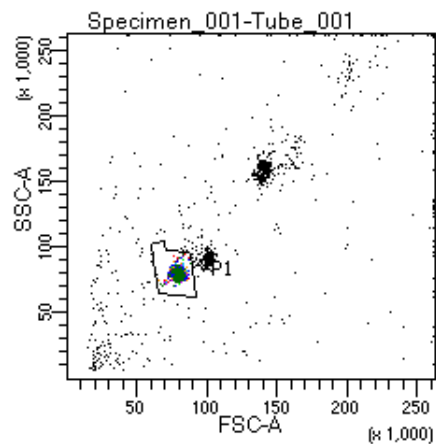

BD FACSDiva 9.0

Tube: Tube_001

Population	#Events	%Parent	%Total
All Events	2,511	####	100.0
P1	1,621	64.6	64.6
P2	122	7.5	4.9
P3	188	11.6	7.5
P4	216	13.3	8.6
P5	198	12.2	7.9
P6	238	14.7	9.5
P7	197	12.2	7.8
P8	224	13.8	8.9
P9	230	14.2	9.2