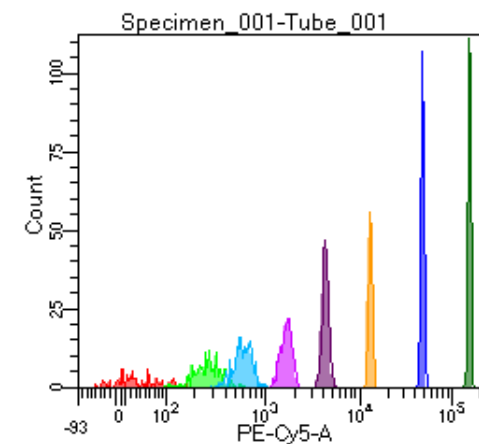

BD FACSDiva 9.0

Tube: Tube_001

Population	#Events	%Parent	%Total
All Events	2,511	####	100.0
P1	1,621	64.6	64.6
P2	122	7.5	4.9
P3	188	11.6	7.5
P4	216	13.3	8.6
P5	198	12.2	7.9
P6	238	14.7	9.5
P7	197	12.2	7.8
P8	224	13.8	8.9
P9	230	14.2	9.2