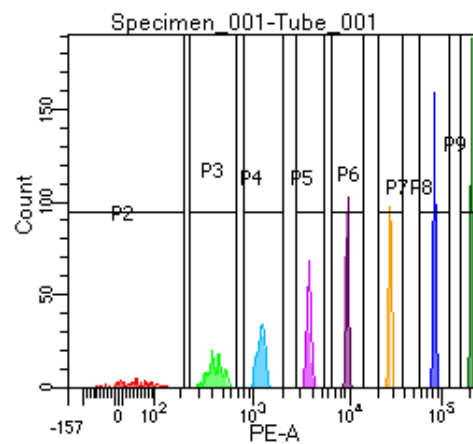

BD FACSDiva 9.0

Tube: Tube_001

Population	#Events	%Parent	%Total
All Events	2,511	####	100.0
P1	1,621	64.6	64.6
P2	122	7.5	4.9
P3	188	11.6	7.5
P4	216	13.3	8.6
P5	198	12.2	7.9
P6	238	14.7	9.5
P7	197	12.2	7.8
P8	224	13.8	8.9
P9	230	14.2	9.2