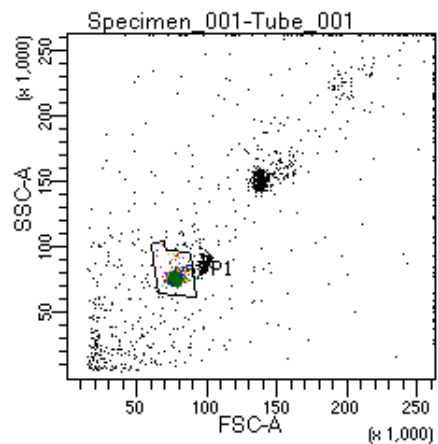

BD FACSDiva 9.0

Tube: Tube_001

Population	#Events	%Parent	%Total
All Events	3,159	####	100.0
P1	1,947	61.6	61.6
P2	124	6.4	3.9
P3	248	12.7	7.9
P4	252	12.9	8.0
P5	246	12.6	7.8
P6	262	13.5	8.3
P7	242	12.4	7.7
P8	238	12.2	7.5
P9	328	16.8	10.4