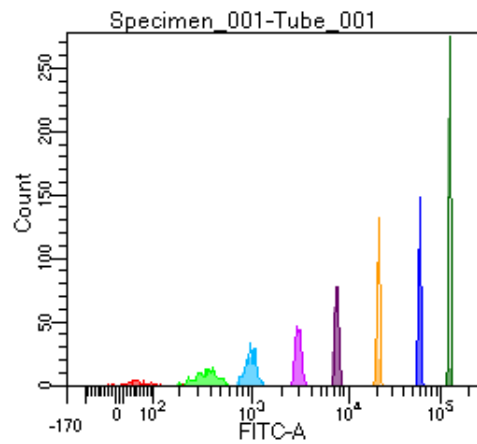

BD FACSDiva 9.0

Tube: Tube_001

Population	#Events	%Parent	%Total
All Events	3,159	####	100.0
P1	1,947	61.6	61.6
P2	124	6.4	3.9
P3	248	12.7	7.9
P4	252	12.9	8.0
P5	246	12.6	7.8
P6	262	13.5	8.3
P7	242	12.4	7.7
P8	238	12.2	7.5
P9	328	16.8	10.4