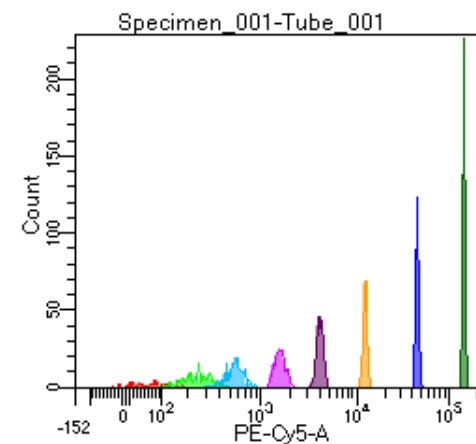

BD FACSDiva 9.0

Tube: Tube_001

Population	#Events	%Parent	%Total
All Events	3,159	####	100.0
P1	1,947	61.6	61.6
P2	124	6.4	3.9
P3	248	12.7	7.9
P4	252	12.9	8.0
P5	246	12.6	7.8
P6	262	13.5	8.3
P7	242	12.4	7.7
P8	238	12.2	7.5
P9	328	16.8	10.4