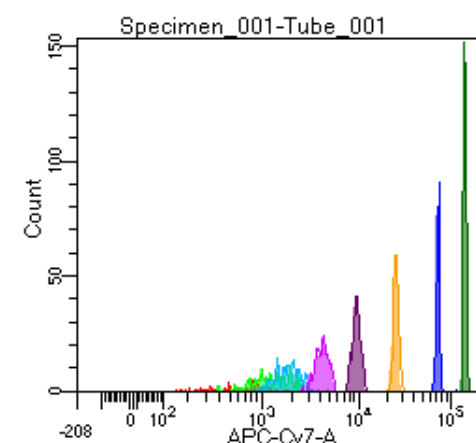

BD FACSDiva 9.0

Tube: Tube_001

Population	#Events	%Parent	%Total
All Events	3,159	####	100.0
P1	1,947	61.6	61.6
P2	124	6.4	3.9
P3	248	12.7	7.9
P4	252	12.9	8.0
P5	246	12.6	7.8
P6	262	13.5	8.3
P7	242	12.4	7.7
P8	238	12.2	7.5
P9	328	16.8	10.4