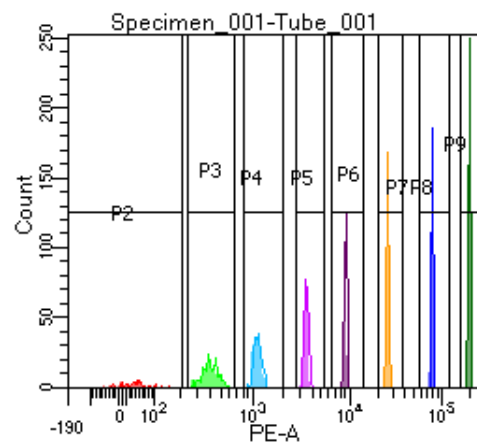

BD FACSDiva 9.0

Tube: Tube_001

Population	#Events	%Parent	%Total
All Events	3,159	####	100.0
P1	1,947	61.6	61.6
P2	124	6.4	3.9
P3	248	12.7	7.9
P4	252	12.9	8.0
P5	246	12.6	7.8
P6	262	13.5	8.3
P7	242	12.4	7.7
P8	238	12.2	7.5
P9	328	16.8	10.4