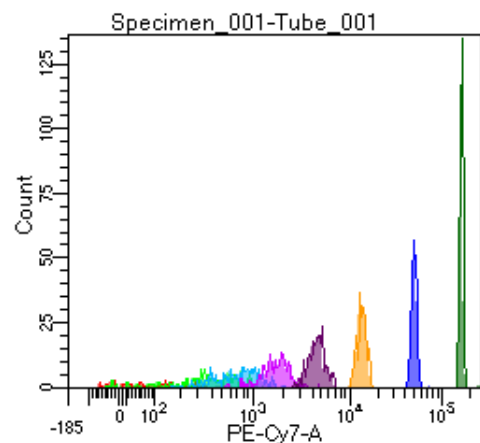

BD FACSDiva 9.0

Tube: Tube_001

Population	#Events	%Parent	%Total
All Events	3,159	####	100.0
P1	1,947	61.6	61.6
P2	124	6.4	3.9
P3	248	12.7	7.9
P4	252	12.9	8.0
P5	246	12.6	7.8
P6	262	13.5	8.3
P7	242	12.4	7.7
P8	238	12.2	7.5
P9	328	16.8	10.4