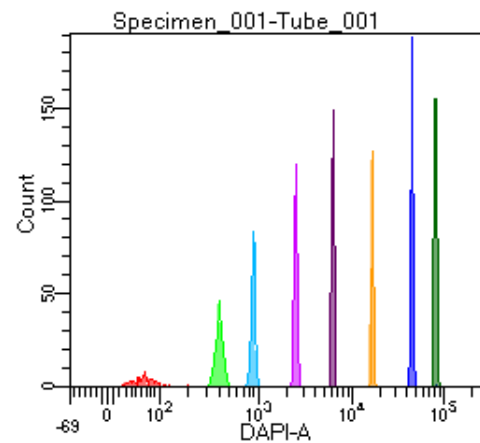

BD FACSDiva 9.0

Tube: Tube_001

Population	#Events	%Parent	%Total
All Events	3,159	####	100.0
P1	1,947	61.6	61.6
P2	124	6.4	3.9
P3	248	12.7	7.9
P4	252	12.9	8.0
P5	246	12.6	7.8
P6	262	13.5	8.3
P7	242	12.4	7.7
P8	238	12.2	7.5
P9	328	16.8	10.4