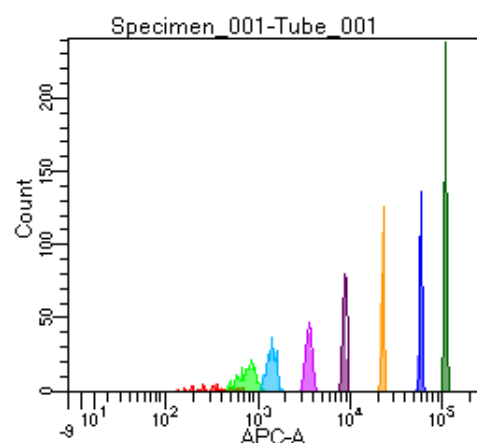

BD FACSDiva 9.0

Tube: Tube_001

Population	#Events	%Parent	%Total
All Events	3,159	####	100.0
P1	1,947	61.6	61.6
P2	124	6.4	3.9
P3	248	12.7	7.9
P4	252	12.9	8.0
P5	246	12.6	7.8
P6	262	13.5	8.3
P7	242	12.4	7.7
P8	238	12.2	7.5
P9	328	16.8	10.4