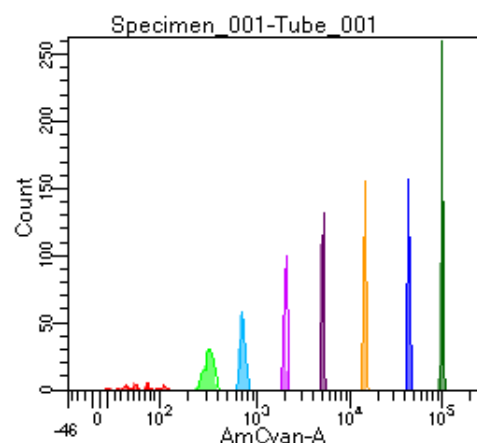

BD FACSDiva 9.0

Tube: Tube_001

Population	#Events	%Parent	%Total
All Events	3,159	####	100.0
P1	1,947	61.6	61.6
P2	124	6.4	3.9
P3	248	12.7	7.9
P4	252	12.9	8.0
P5	246	12.6	7.8
P6	262	13.5	8.3
P7	242	12.4	7.7
P8	238	12.2	7.5
P9	328	16.8	10.4