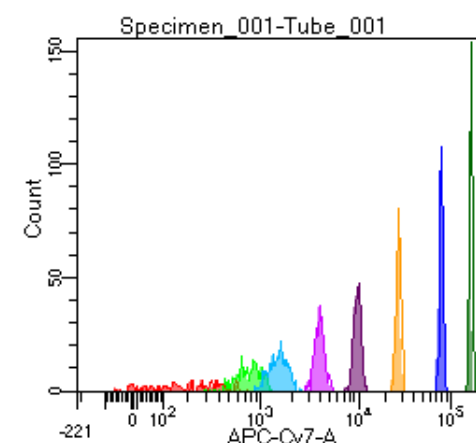

BD FACSDiva 9.0

Tube: Tube_001

Population	#Events	%Parent	%Total
All Events	2,835	####	100.0
P1	2,147	75.7	75.7
P2	213	9.9	7.5
P3	261	12.2	9.2
P4	279	13.0	9.8
P5	267	12.4	9.4
P6	285	13.3	10.1
P7	261	12.2	9.2
P8	295	13.7	10.4
P9	277	12.9	9.8