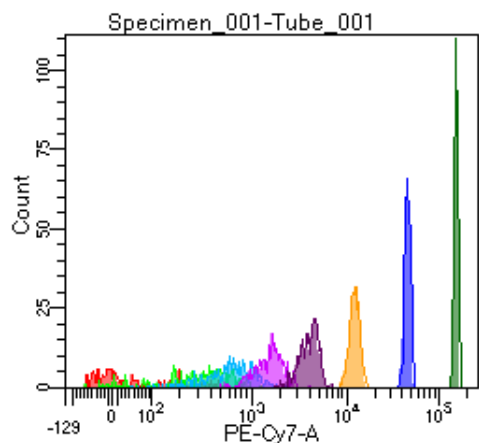

BD FACSDiva 9.0

Tube: Tube_001

Population	#Events	%Parent	%Total
All Events	2,835	####	100.0
P1	2,147	75.7	75.7
P2	213	9.9	7.5
P3	261	12.2	9.2
P4	279	13.0	9.8
P5	267	12.4	9.4
P6	285	13.3	10.1
P7	261	12.2	9.2
P8	295	13.7	10.4
P9	277	12.9	9.8