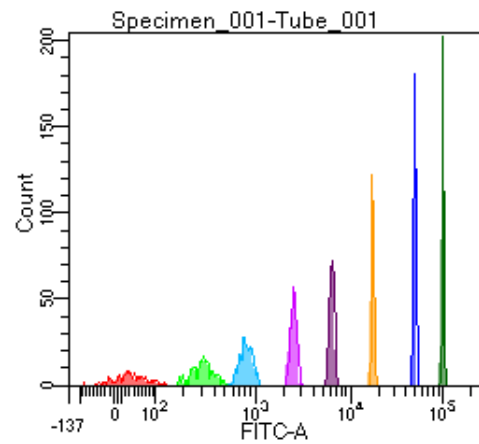

BD FACSDiva 9.0

Tube: Tube_001

Population	#Events	%Parent	%Total
All Events	2,835	####	100.0
P1	2,147	75.7	75.7
P2	213	9.9	7.5
P3	261	12.2	9.2
P4	279	13.0	9.8
P5	267	12.4	9.4
P6	285	13.3	10.1
P7	261	12.2	9.2
P8	295	13.7	10.4
P9	277	12.9	9.8