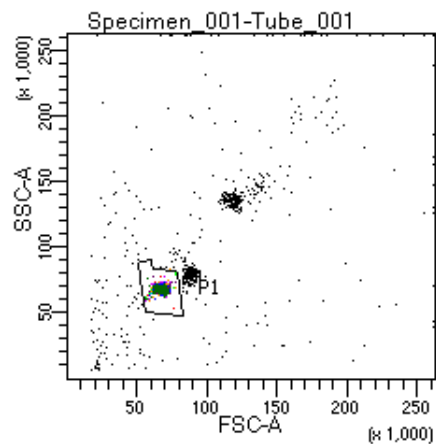

BD FACSDiva 9.0

Tube: Tube_001

Population	#Events	%Parent	%Total
All Events	2,835	####	100.0
P1	2,147	75.7	75.7
P2	213	9.9	7.5
P3	261	12.2	9.2
P4	279	13.0	9.8
P5	267	12.4	9.4
P6	285	13.3	10.1
P7	261	12.2	9.2
P8	295	13.7	10.4
P9	277	12.9	9.8