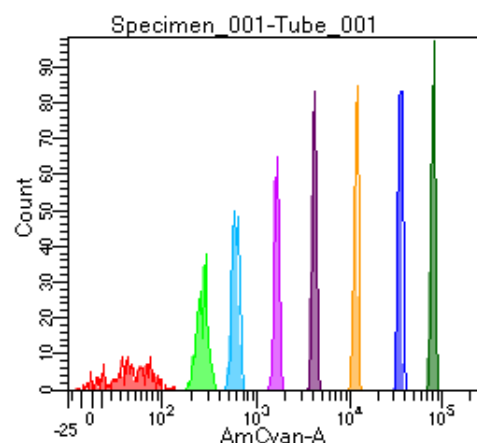

BD FACSDiva 9.0

Tube: Tube_001

Population	#Events	%Parent	%Total
All Events	2,835	####	100.0
P1	2,147	75.7	75.7
P2	213	9.9	7.5
P3	261	12.2	9.2
P4	279	13.0	9.8
P5	267	12.4	9.4
P6	285	13.3	10.1
P7	261	12.2	9.2
P8	295	13.7	10.4
P9	277	12.9	9.8