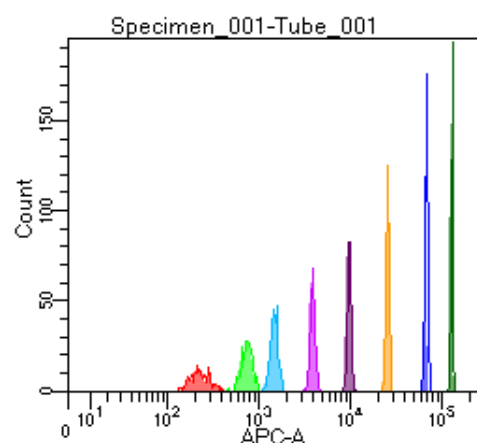

BD FACSDiva 9.0

Tube: Tube_001

Population	#Events	%Parent	%Total
All Events	2,835	####	100.0
P1	2,147	75.7	75.7
P2	213	9.9	7.5
P3	261	12.2	9.2
P4	279	13.0	9.8
P5	267	12.4	9.4
P6	285	13.3	10.1
P7	261	12.2	9.2
P8	295	13.7	10.4
P9	277	12.9	9.8