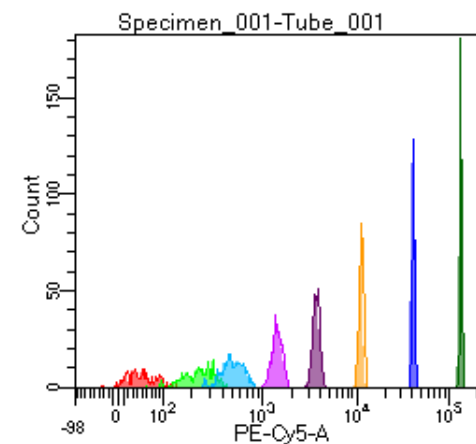

BD FACSDiva 9.0

Tube: Tube_001

Population	#Events	%Parent	%Total
All Events	2,835	####	100.0
P1	2,147	75.7	75.7
P2	213	9.9	7.5
P3	261	12.2	9.2
P4	279	13.0	9.8
P5	267	12.4	9.4
P6	285	13.3	10.1
P7	261	12.2	9.2
P8	295	13.7	10.4
P9	277	12.9	9.8