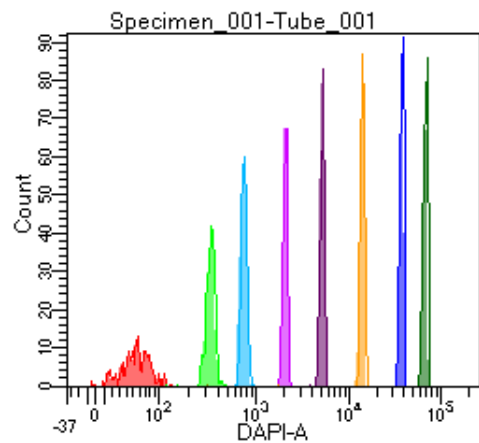

BD FACSDiva 9.0

Tube: Tube_001

Population	#Events	%Parent	%Total
All Events	2,835	####	100.0
P1	2,147	75.7	75.7
P2	213	9.9	7.5
P3	261	12.2	9.2
P4	279	13.0	9.8
P5	267	12.4	9.4
P6	285	13.3	10.1
P7	261	12.2	9.2
P8	295	13.7	10.4
P9	277	12.9	9.8