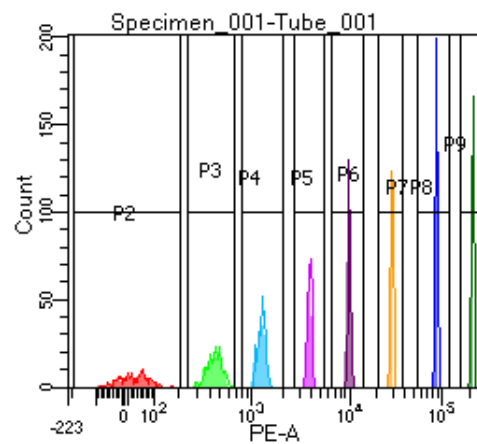

BD FACSDiva 9.0

Tube: Tube_001

Population	#Events	%Parent	%Total
All Events	2,835	####	100.0
P1	2,147	75.7	75.7
P2	213	9.9	7.5
P3	261	12.2	9.2
P4	279	13.0	9.8
P5	267	12.4	9.4
P6	285	13.3	10.1
P7	261	12.2	9.2
P8	295	13.7	10.4
P9	277	12.9	9.8