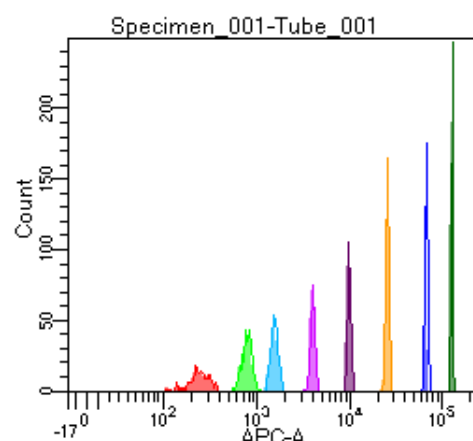

BD FACSDiva 9.0

Tube: Tube\_001

Population	#Events	%Parent	%Total
All Events	3,348	####	100.0
P1	2,578	77.0	77.0
P2	272	10.6	8.1
P3	334	13.0	10.0
P4	320	12.4	9.6
P5	293	11.4	8.8
P6	321	12.5	9.6
P7	350	13.6	10.5
P8	320	12.4	9.6
P9	356	13.8	10.6