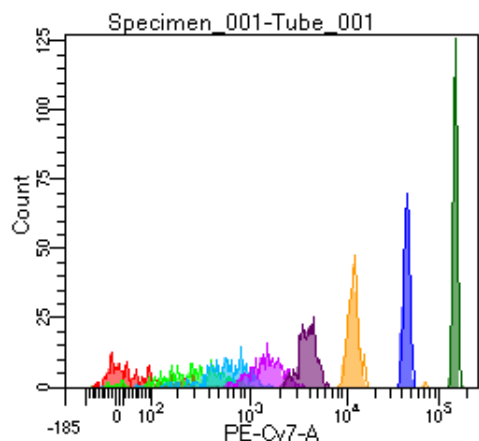

BD FACSDiva 9.0

Tube: Tube\_001

Population	#Events	%Parent	%Total
All Events	3,348	####	100.0
P1	2,578	77.0	77.0
P2	272	10.6	8.1
P3	334	13.0	10.0
P4	320	12.4	9.6
P5	293	11.4	8.8
P6	321	12.5	9.6
P7	350	13.6	10.5
P8	320	12.4	9.6
P9	356	13.8	10.6