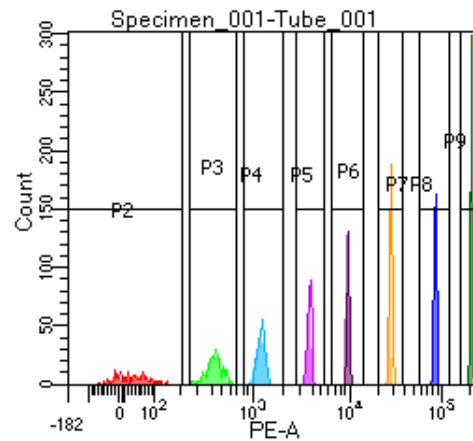

BD FACSDiva 9.0

Tube: Tube\_001

Population	#Events	%Parent	%Total
All Events	3,348	####	100.0
P1	2,578	77.0	77.0
P2	272	10.6	8.1
P3	334	13.0	10.0
P4	320	12.4	9.6
P5	293	11.4	8.8
P6	321	12.5	9.6
P7	350	13.6	10.5
P8	320	12.4	9.6
P9	356	13.8	10.6