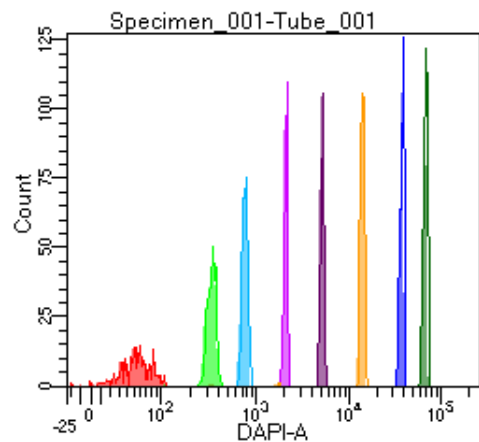

BD FACSDiva 9.0

Tube: Tube\_001

Population	#Events	%Parent	%Total
All Events	3,348	####	100.0
P1	2,578	77.0	77.0
P2	272	10.6	8.1
P3	334	13.0	10.0
P4	320	12.4	9.6
P5	293	11.4	8.8
P6	321	12.5	9.6
P7	350	13.6	10.5
P8	320	12.4	9.6
P9	356	13.8	10.6