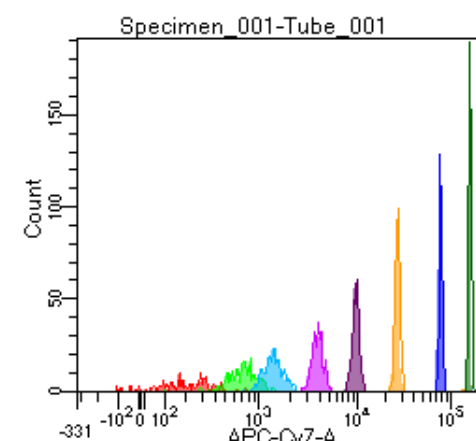

BD FACSDiva 9.0

Tube: Tube\_001

Population	#Events	%Parent	%Total
All Events	3,348	####	100.0
P1	2,578	77.0	77.0
P2	272	10.6	8.1
P3	334	13.0	10.0
P4	320	12.4	9.6
P5	293	11.4	8.8
P6	321	12.5	9.6
P7	350	13.6	10.5
P8	320	12.4	9.6
P9	356	13.8	10.6