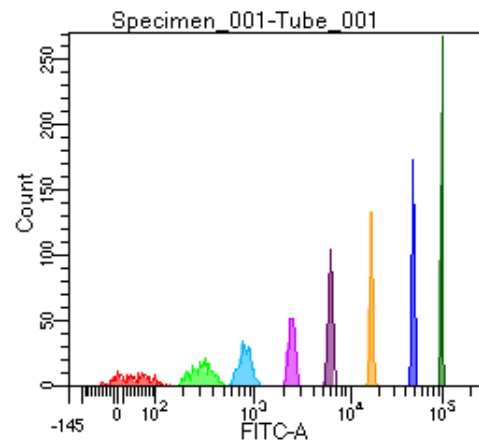

BD FACSDiva 9.0

Tube: Tube\_001

Population	#Events	%Parent	%Total
All Events	3,348	####	100.0
P1	2,578	77.0	77.0
P2	272	10.6	8.1
P3	334	13.0	10.0
P4	320	12.4	9.6
P5	293	11.4	8.8
P6	321	12.5	9.6
P7	350	13.6	10.5
P8	320	12.4	9.6
P9	356	13.8	10.6