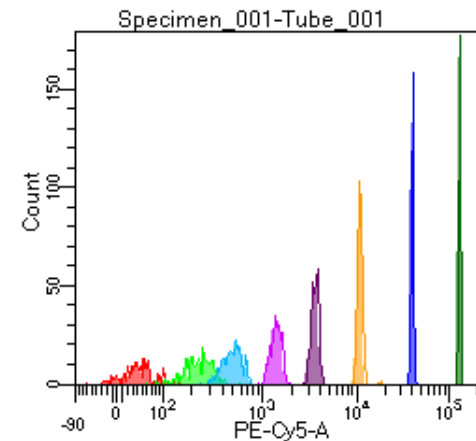

BD FACSDiva 9.0

Tube: Tube\_001

Population	#Events	%Parent	%Total
All Events	3,348	####	100.0
P1	2,578	77.0	77.0
P2	272	10.6	8.1
P3	334	13.0	10.0
P4	320	12.4	9.6
P5	293	11.4	8.8
P6	321	12.5	9.6
P7	350	13.6	10.5
P8	320	12.4	9.6
P9	356	13.8	10.6