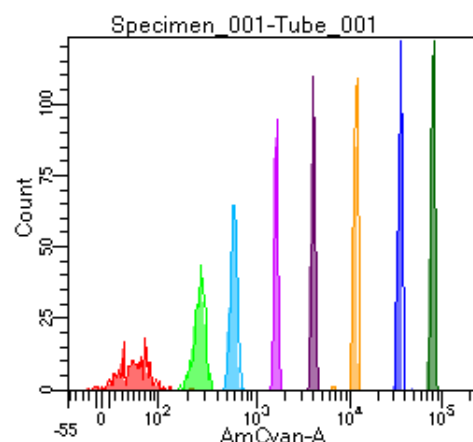

BD FACSDiva 9.0

Tube: Tube\_001

Population	#Events	%Parent	%Total
All Events	3,348	####	100.0
P1	2,578	77.0	77.0
P2	272	10.6	8.1
P3	334	13.0	10.0
P4	320	12.4	9.6
P5	293	11.4	8.8
P6	321	12.5	9.6
P7	350	13.6	10.5
P8	320	12.4	9.6
P9	356	13.8	10.6