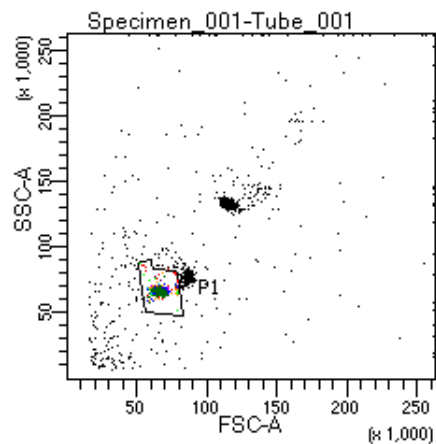

BD FACSDiva 9.0

Tube: Tube\_001

Population	#Events	%Parent	%Total
All Events	3,348	####	100.0
P1	2,578	77.0	77.0
P2	272	10.6	8.1
P3	334	13.0	10.0
P4	320	12.4	9.6
P5	293	11.4	8.8
P6	321	12.5	9.6
P7	350	13.6	10.5
P8	320	12.4	9.6
P9	356	13.8	10.6