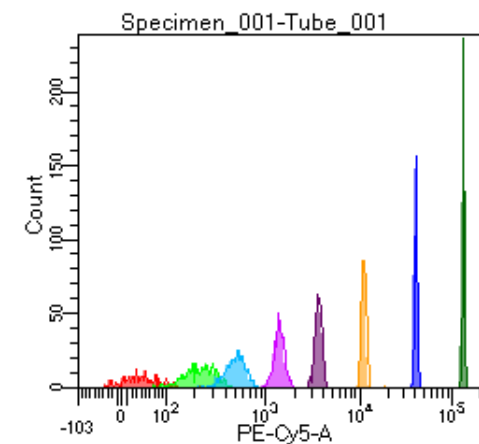

# BD FACSDiva 9.0

Tube: Tube_001			
Population	#Events	%Parent	%Total
All Events	3,699	####	100.0
P1	2,832	76.6	76.6
P2	272	9.6	7.4
P3	401	14.2	10.8
P4	376	13.3	10.2
P5	352	12.4	9.5
P6	357	12.6	9.7
P7	328	11.6	8.9
P8	363	12.8	9.8
P9	373	13.2	10.1