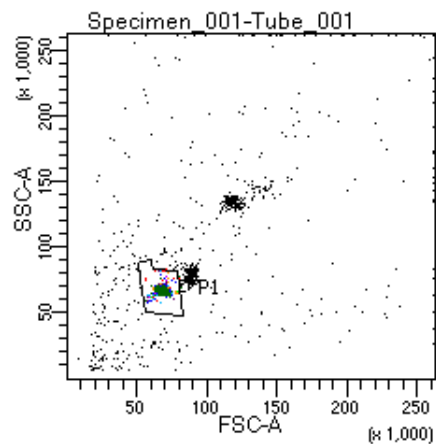

# BD FACSDiva 9.0

Tube: Tube_001			
Population	#Events	%Parent	%Total
All Events	3,699	####	100.0
P1	2,832	76.6	76.6
P2	272	9.6	7.4
P3	401	14.2	10.8
P4	376	13.3	10.2
P5	352	12.4	9.5
P6	357	12.6	9.7
P7	328	11.6	8.9
P8	363	12.8	9.8
P9	373	13.2	10.1