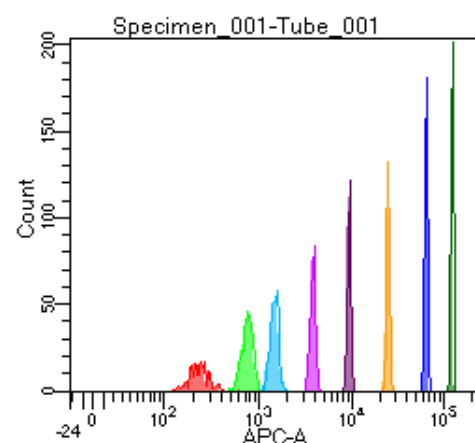

# BD FACSDiva 9.0

Tube: Tube_001			
Population	#Events	%Parent	%Total
All Events	3,699	####	100.0
P1	2,832	76.6	76.6
P2	272	9.6	7.4
P3	401	14.2	10.8
P4	376	13.3	10.2
P5	352	12.4	9.5
P6	357	12.6	9.7
P7	328	11.6	8.9
P8	363	12.8	9.8
P9	373	13.2	10.1