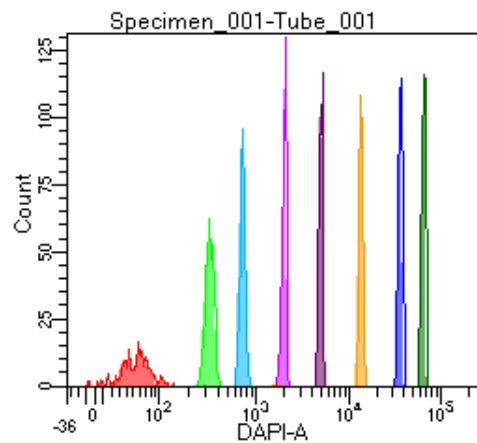

# BD FACSDiva 9.0

Tube: Tube_001			
Population	#Events	%Parent	%Total
All Events	3,699	####	100.0
P1	2,832	76.6	76.6
P2	272	9.6	7.4
P3	401	14.2	10.8
P4	376	13.3	10.2
P5	352	12.4	9.5
P6	357	12.6	9.7
P7	328	11.6	8.9
P8	363	12.8	9.8
P9	373	13.2	10.1