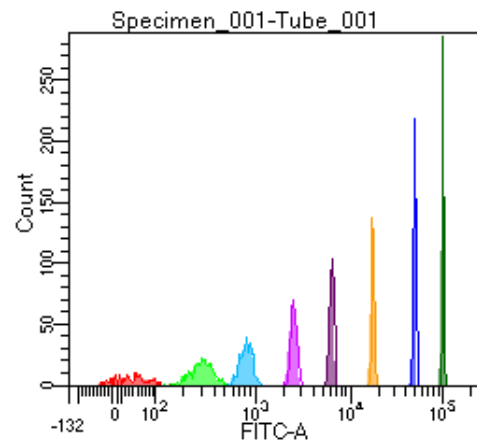

# BD FACSDiva 9.0

Tube: Tube_001			
Population	#Events	%Parent	%Total
All Events	3,699	####	100.0
P1	2,832	76.6	76.6
P2	272	9.6	7.4
P3	401	14.2	10.8
P4	376	13.3	10.2
P5	352	12.4	9.5
P6	357	12.6	9.7
P7	328	11.6	8.9
P8	363	12.8	9.8
P9	373	13.2	10.1