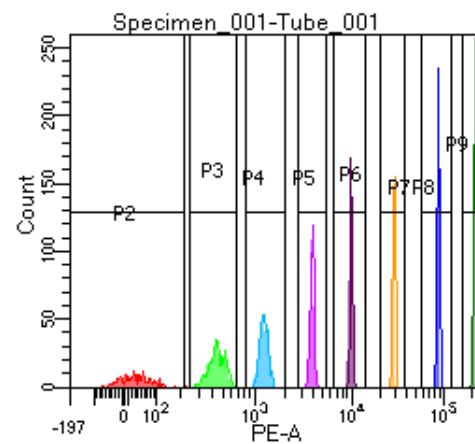

# BD FACSDiva 9.0

Tube: Tube_001			
Population	#Events	%Parent	%Total
All Events	3,699	####	100.0
P1	2,832	76.6	76.6
P2	272	9.6	7.4
P3	401	14.2	10.8
P4	376	13.3	10.2
P5	352	12.4	9.5
P6	357	12.6	9.7
P7	328	11.6	8.9
P8	363	12.8	9.8
P9	373	13.2	10.1