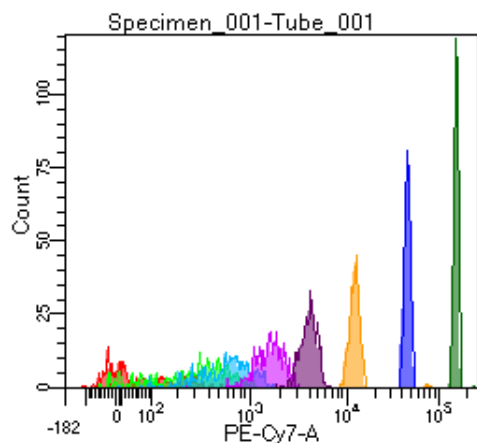

# BD FACSDiva 9.0

Tube: Tube_001			
Population	#Events	%Parent	%Total
All Events	3,699	####	100.0
P1	2,832	76.6	76.6
P2	272	9.6	7.4
P3	401	14.2	10.8
P4	376	13.3	10.2
P5	352	12.4	9.5
P6	357	12.6	9.7
P7	328	11.6	8.9
P8	363	12.8	9.8
P9	373	13.2	10.1