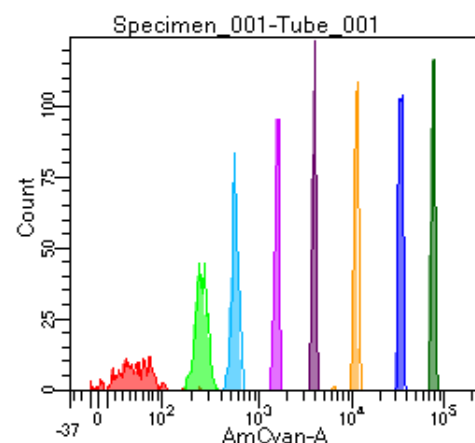

# BD FACSDiva 9.0

Tube: Tube_001			
Population	#Events	%Parent	%Total
All Events	3,699	####	100.0
P1	2,832	76.6	76.6
P2	272	9.6	7.4
P3	401	14.2	10.8
P4	376	13.3	10.2
P5	352	12.4	9.5
P6	357	12.6	9.7
P7	328	11.6	8.9
P8	363	12.8	9.8
P9	373	13.2	10.1