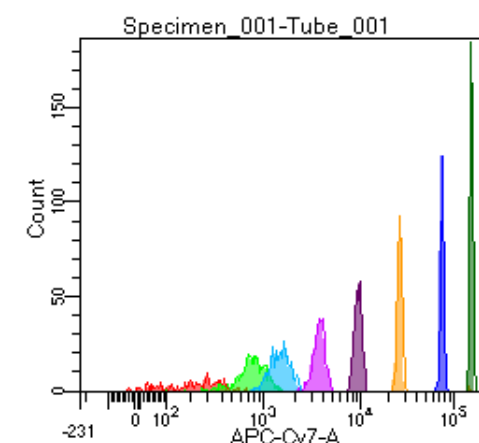

# BD FACSDiva 9.0

Tube: Tube_001			
Population	#Events	%Parent	%Total
All Events	3,699	####	100.0
P1	2,832	76.6	76.6
P2	272	9.6	7.4
P3	401	14.2	10.8
P4	376	13.3	10.2
P5	352	12.4	9.5
P6	357	12.6	9.7
P7	328	11.6	8.9
P8	363	12.8	9.8
P9	373	13.2	10.1