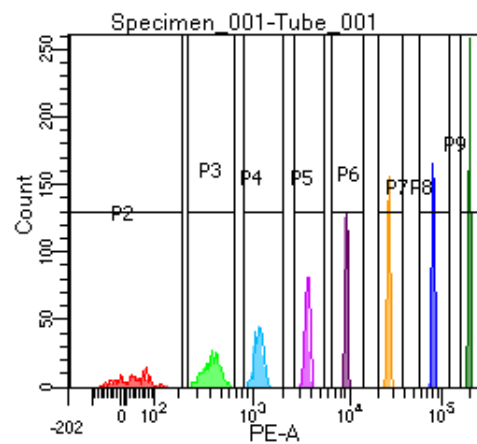

BD FACSDiva 9.0

Tube: Tube_001

Population	#Events	%Parent	%Total
All Events	3,321	####	100.0
P1	2,543	76.6	76.6
P2	253	9.9	7.6
P3	340	13.4	10.2
P4	327	12.9	9.8
P5	314	12.3	9.5
P6	321	12.6	9.7
P7	311	12.2	9.4
P8	329	12.9	9.9
P9	331	13.0	10.0