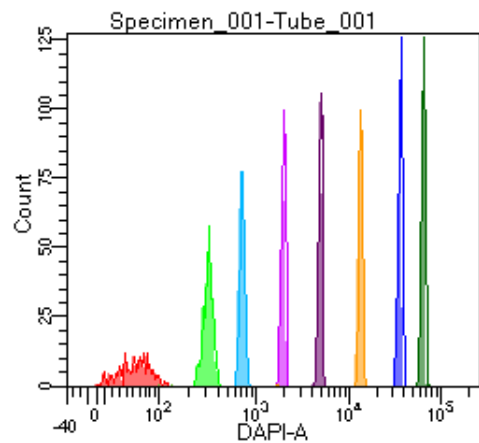

BD FACSDiva 9.0

Tube: Tube_001

Population	#Events	%Parent	%Total
All Events	3,321	####	100.0
P1	2,543	76.6	76.6
P2	253	9.9	7.6
P3	340	13.4	10.2
P4	327	12.9	9.8
P5	314	12.3	9.5
P6	321	12.6	9.7
P7	311	12.2	9.4
P8	329	12.9	9.9
P9	331	13.0	10.0