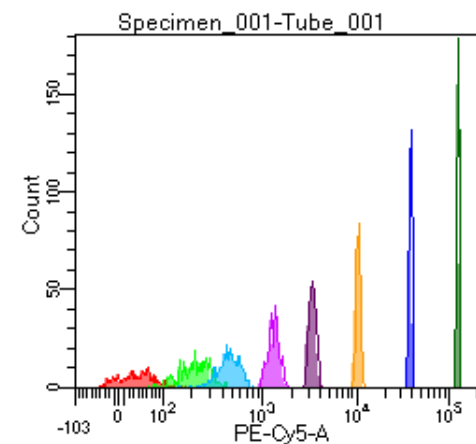

BD FACSDiva 9.0

Tube: Tube_001

Population	#Events	%Parent	%Total
All Events	3,321	####	100.0
P1	2,543	76.6	76.6
P2	253	9.9	7.6
P3	340	13.4	10.2
P4	327	12.9	9.8
P5	314	12.3	9.5
P6	321	12.6	9.7
P7	311	12.2	9.4
P8	329	12.9	9.9
P9	331	13.0	10.0