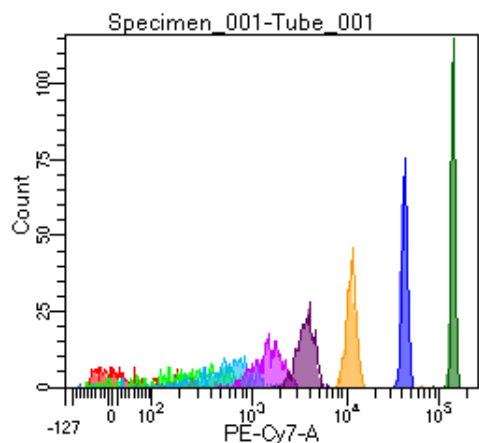

BD FACSDiva 9.0

Tube: Tube_001

Population	#Events	%Parent	%Total
All Events	3,321	####	100.0
P1	2,543	76.6	76.6
P2	253	9.9	7.6
P3	340	13.4	10.2
P4	327	12.9	9.8
P5	314	12.3	9.5
P6	321	12.6	9.7
P7	311	12.2	9.4
P8	329	12.9	9.9
P9	331	13.0	10.0