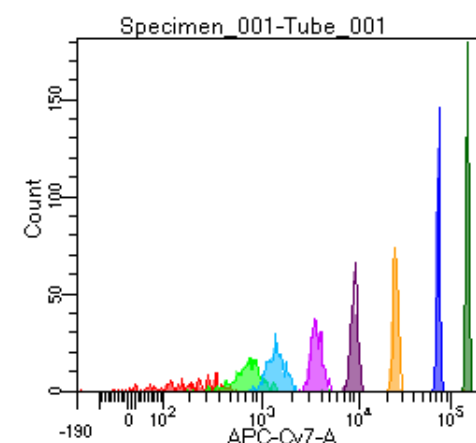

BD FACSDiva 9.0

Tube: Tube_001

Population	#Events	%Parent	%Total
All Events	3,321	####	100.0
P1	2,543	76.6	76.6
P2	253	9.9	7.6
P3	340	13.4	10.2
P4	327	12.9	9.8
P5	314	12.3	9.5
P6	321	12.6	9.7
P7	311	12.2	9.4
P8	329	12.9	9.9
P9	331	13.0	10.0