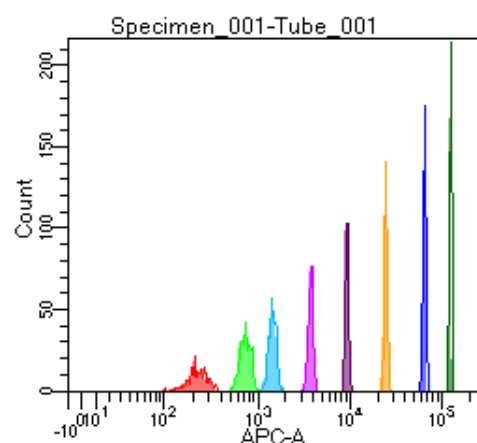

BD FACSDiva 9.0

Tube: Tube_001

Population	#Events	%Parent	%Total
All Events	3,321	####	100.0
P1	2,543	76.6	76.6
P2	253	9.9	7.6
P3	340	13.4	10.2
P4	327	12.9	9.8
P5	314	12.3	9.5
P6	321	12.6	9.7
P7	311	12.2	9.4
P8	329	12.9	9.9
P9	331	13.0	10.0