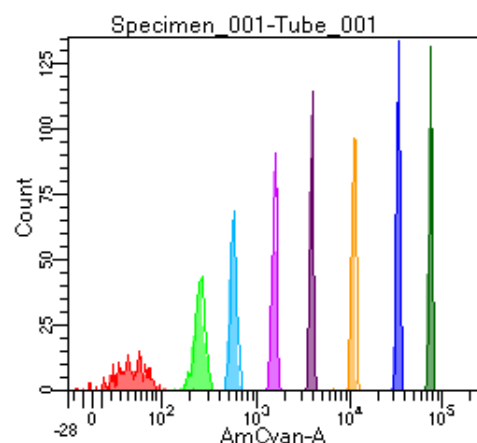

BD FACSDiva 9.0

Tube: Tube_001

Population	#Events	%Parent	%Total
All Events	3,321	####	100.0
P1	2,543	76.6	76.6
P2	253	9.9	7.6
P3	340	13.4	10.2
P4	327	12.9	9.8
P5	314	12.3	9.5
P6	321	12.6	9.7
P7	311	12.2	9.4
P8	329	12.9	9.9
P9	331	13.0	10.0