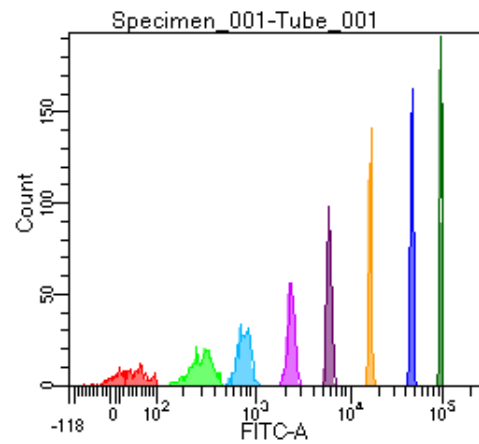

BD FACSDiva 9.0

Tube: Tube_001

Population	#Events	%Parent	%Total
All Events	3,321	####	100.0
P1	2,543	76.6	76.6
P2	253	9.9	7.6
P3	340	13.4	10.2
P4	327	12.9	9.8
P5	314	12.3	9.5
P6	321	12.6	9.7
P7	311	12.2	9.4
P8	329	12.9	9.9
P9	331	13.0	10.0