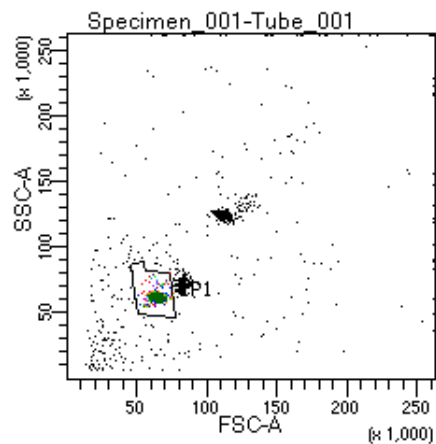

BD FACSDiva 9.0

Tube: Tube_001

Population	#Events	%Parent	%Total
All Events	3,321	####	100.0
P1	2,543	76.6	76.6
P2	253	9.9	7.6
P3	340	13.4	10.2
P4	327	12.9	9.8
P5	314	12.3	9.5
P6	321	12.6	9.7
P7	311	12.2	9.4
P8	329	12.9	9.9
P9	331	13.0	10.0