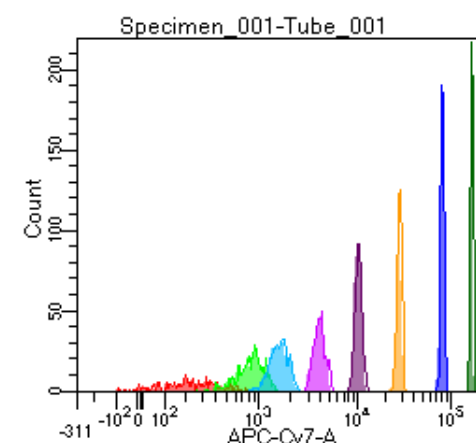

BD FACSDiva 9.0

Tube: Tube_001

Population	#Events	%Parent	%Total
All Events	5,000	####	100.0
P1	3,714	74.3	74.3
P2	348	9.4	7.0
P3	488	13.1	9.8
P4	492	13.2	9.8
P5	434	11.7	8.7
P6	520	14.0	10.4
P7	459	12.4	9.2
P8	512	13.8	10.2
P9	451	12.1	9.0