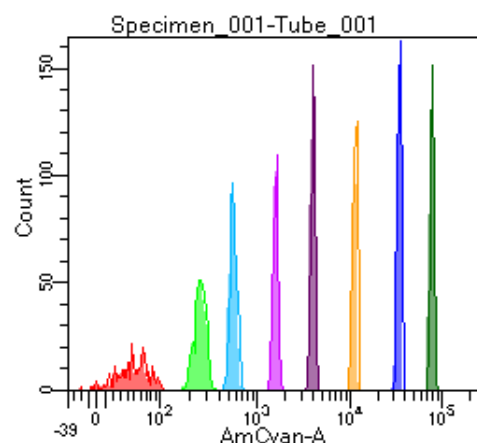

BD FACSDiva 9.0

Tube: Tube_001

Population	#Events	%Parent	%Total
All Events	5,000	####	100.0
P1	3,714	74.3	74.3
P2	348	9.4	7.0
P3	488	13.1	9.8
P4	492	13.2	9.8
P5	434	11.7	8.7
P6	520	14.0	10.4
P7	459	12.4	9.2
P8	512	13.8	10.2
P9	451	12.1	9.0