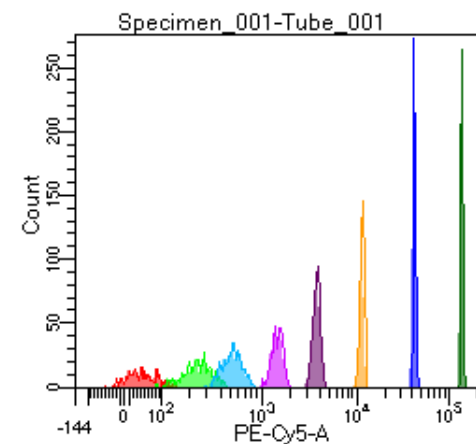

BD FACSDiva 9.0

Tube: Tube_001

Population	#Events	%Parent	%Total
All Events	5,000	####	100.0
P1	3,714	74.3	74.3
P2	348	9.4	7.0
P3	488	13.1	9.8
P4	492	13.2	9.8
P5	434	11.7	8.7
P6	520	14.0	10.4
P7	459	12.4	9.2
P8	512	13.8	10.2
P9	451	12.1	9.0