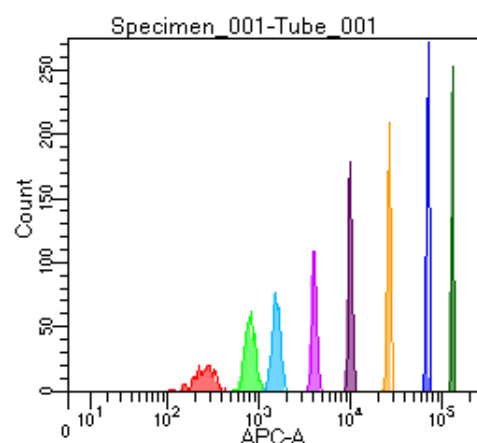

BD FACSDiva 9.0

Tube: Tube_001

Population	#Events	%Parent	%Total
All Events	5,000	####	100.0
P1	3,714	74.3	74.3
P2	348	9.4	7.0
P3	488	13.1	9.8
P4	492	13.2	9.8
P5	434	11.7	8.7
P6	520	14.0	10.4
P7	459	12.4	9.2
P8	512	13.8	10.2
P9	451	12.1	9.0