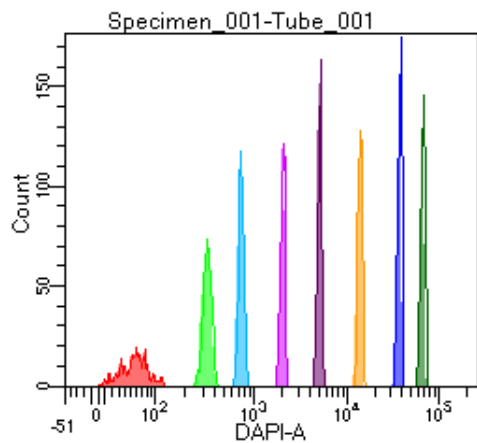

BD FACSDiva 9.0

Tube: Tube_001

Population	#Events	%Parent	%Total
All Events	5,000	####	100.0
P1	3,714	74.3	74.3
P2	348	9.4	7.0
P3	488	13.1	9.8
P4	492	13.2	9.8
P5	434	11.7	8.7
P6	520	14.0	10.4
P7	459	12.4	9.2
P8	512	13.8	10.2
P9	451	12.1	9.0