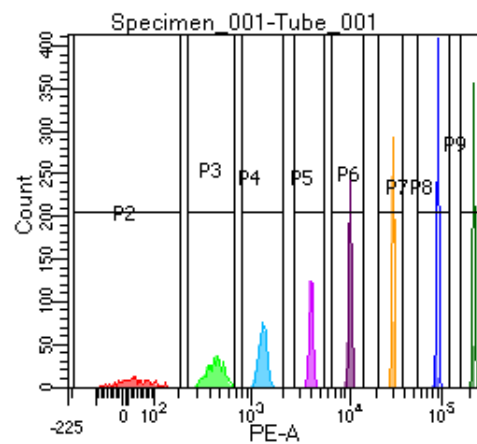

BD FACSDiva 9.0

Tube: Tube_001

Population	#Events	%Parent	%Total
All Events	5,000	####	100.0
P1	3,714	74.3	74.3
P2	348	9.4	7.0
P3	488	13.1	9.8
P4	492	13.2	9.8
P5	434	11.7	8.7
P6	520	14.0	10.4
P7	459	12.4	9.2
P8	512	13.8	10.2
P9	451	12.1	9.0