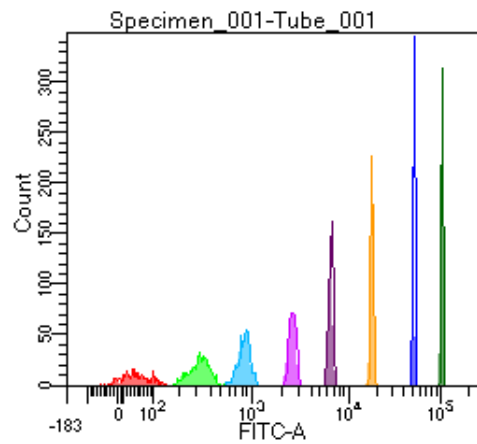

BD FACSDiva 9.0

Tube: Tube_001

Population	#Events	%Parent	%Total
All Events	5,000	####	100.0
P1	3,714	74.3	74.3
P2	348	9.4	7.0
P3	488	13.1	9.8
P4	492	13.2	9.8
P5	434	11.7	8.7
P6	520	14.0	10.4
P7	459	12.4	9.2
P8	512	13.8	10.2
P9	451	12.1	9.0