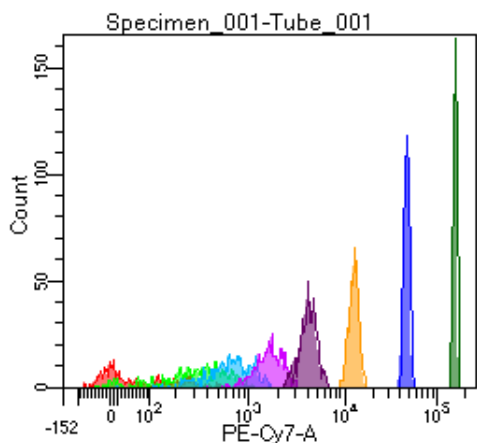

BD FACSDiva 9.0

Tube: Tube_001

Population	#Events	%Parent	%Total
All Events	5,000	####	100.0
P1	3,714	74.3	74.3
P2	348	9.4	7.0
P3	488	13.1	9.8
P4	492	13.2	9.8
P5	434	11.7	8.7
P6	520	14.0	10.4
P7	459	12.4	9.2
P8	512	13.8	10.2
P9	451	12.1	9.0