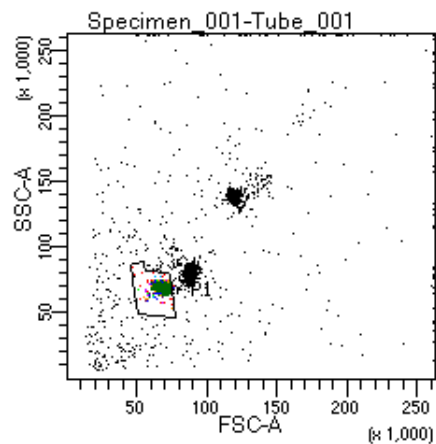

BD FACSDiva 9.0

Tube: Tube_001

Population	#Events	%Parent	%Total
All Events	5,000	####	100.0
P1	3,714	74.3	74.3
P2	348	9.4	7.0
P3	488	13.1	9.8
P4	492	13.2	9.8
P5	434	11.7	8.7
P6	520	14.0	10.4
P7	459	12.4	9.2
P8	512	13.8	10.2
P9	451	12.1	9.0