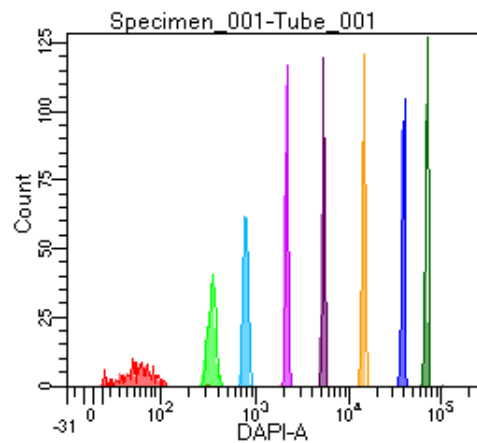

BD FACSDiva 9.0

Tube: Tube_001

Population	#Events	%Parent	%Total
All Events	2,538	####	100.0
P1	1,906	75.1	75.1
P2	188	9.9	7.4
P3	233	12.2	9.2
P4	227	11.9	8.9
P5	279	14.6	11.0
P6	241	12.6	9.5
P7	225	11.8	8.9
P8	248	13.0	9.8
P9	251	13.2	9.9