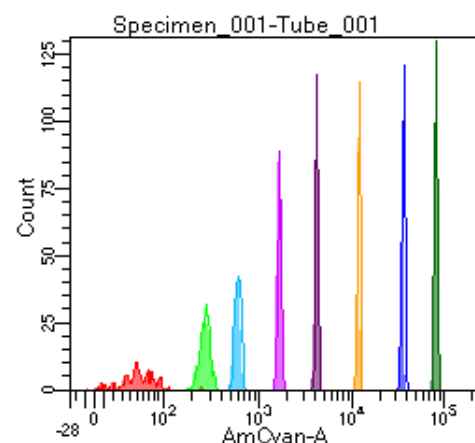

BD FACSDiva 9.0

Tube: Tube_001

Population	#Events	%Parent	%Total
All Events	2,538	####	100.0
P1	1,906	75.1	75.1
P2	188	9.9	7.4
P3	233	12.2	9.2
P4	227	11.9	8.9
P5	279	14.6	11.0
P6	241	12.6	9.5
P7	225	11.8	8.9
P8	248	13.0	9.8
P9	251	13.2	9.9