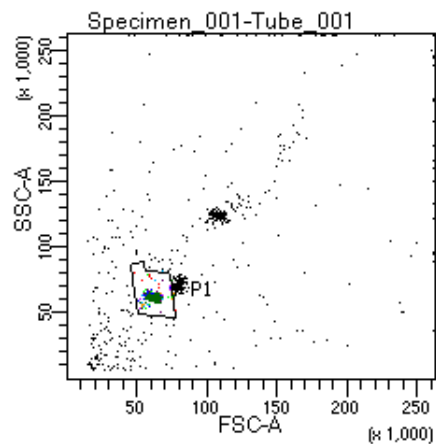

BD FACSDiva 9.0

Tube: Tube_001

Population	#Events	%Parent	%Total
All Events	2,538	####	100.0
P1	1,906	75.1	75.1
P2	188	9.9	7.4
P3	233	12.2	9.2
P4	227	11.9	8.9
P5	279	14.6	11.0
P6	241	12.6	9.5
P7	225	11.8	8.9
P8	248	13.0	9.8
P9	251	13.2	9.9