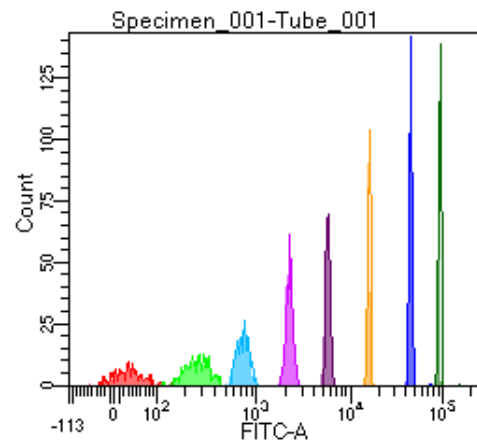

BD FACSDiva 9.0

Tube: Tube_001

Population	#Events	%Parent	%Total
All Events	2,538	####	100.0
P1	1,906	75.1	75.1
P2	188	9.9	7.4
P3	233	12.2	9.2
P4	227	11.9	8.9
P5	279	14.6	11.0
P6	241	12.6	9.5
P7	225	11.8	8.9
P8	248	13.0	9.8
P9	251	13.2	9.9