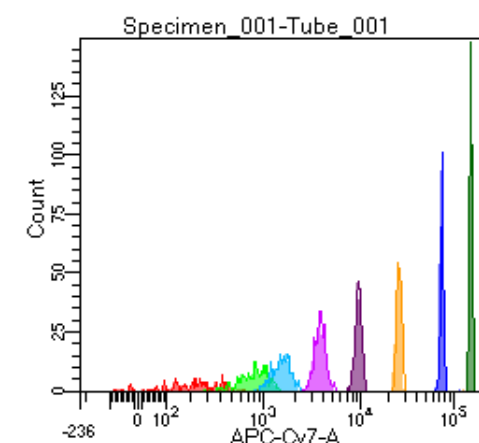

BD FACSDiva 9.0

Tube: Tube_001

Population	#Events	%Parent	%Total
All Events	2,538	####	100.0
P1	1,906	75.1	75.1
P2	188	9.9	7.4
P3	233	12.2	9.2
P4	227	11.9	8.9
P5	279	14.6	11.0
P6	241	12.6	9.5
P7	225	11.8	8.9
P8	248	13.0	9.8
P9	251	13.2	9.9