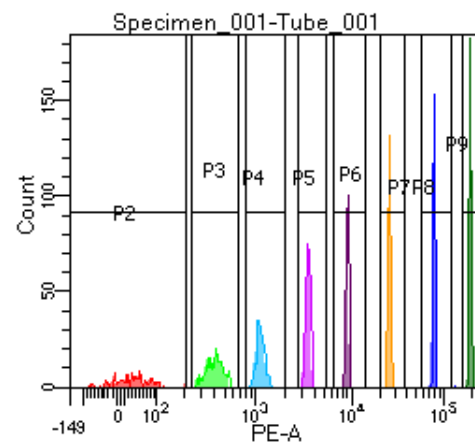

BD FACSDiva 9.0

Tube: Tube_001

Population	#Events	%Parent	%Total
All Events	2,538	####	100.0
P1	1,906	75.1	75.1
P2	188	9.9	7.4
P3	233	12.2	9.2
P4	227	11.9	8.9
P5	279	14.6	11.0
P6	241	12.6	9.5
P7	225	11.8	8.9
P8	248	13.0	9.8
P9	251	13.2	9.9