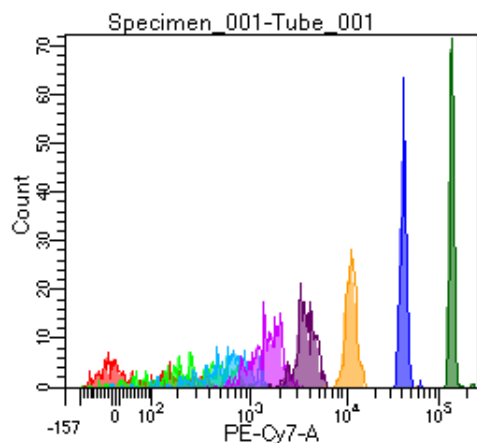

BD FACSDiva 9.0

Tube: Tube_001

Population	#Events	%Parent	%Total
All Events	2,538	####	100.0
P1	1,906	75.1	75.1
P2	188	9.9	7.4
P3	233	12.2	9.2
P4	227	11.9	8.9
P5	279	14.6	11.0
P6	241	12.6	9.5
P7	225	11.8	8.9
P8	248	13.0	9.8
P9	251	13.2	9.9