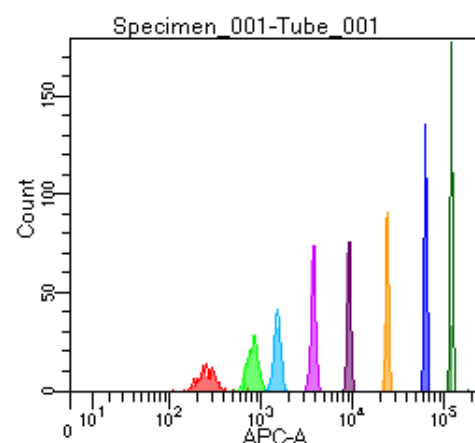

BD FACSDiva 9.0

Tube: Tube_001

Population	#Events	%Parent	%Total
All Events	2,538	####	100.0
P1	1,906	75.1	75.1
P2	188	9.9	7.4
P3	233	12.2	9.2
P4	227	11.9	8.9
P5	279	14.6	11.0
P6	241	12.6	9.5
P7	225	11.8	8.9
P8	248	13.0	9.8
P9	251	13.2	9.9