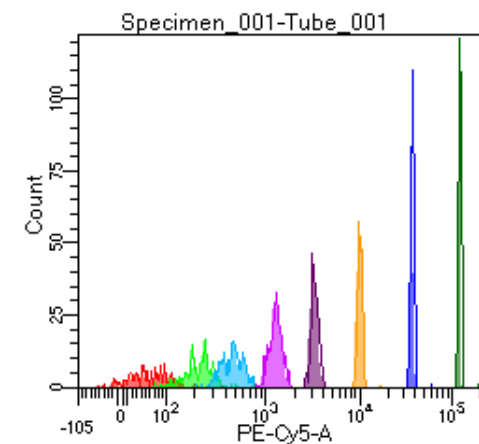

BD FACSDiva 9.0

Tube: Tube_001

Population	#Events	%Parent	%Total
All Events	2,538	####	100.0
P1	1,906	75.1	75.1
P2	188	9.9	7.4
P3	233	12.2	9.2
P4	227	11.9	8.9
P5	279	14.6	11.0
P6	241	12.6	9.5
P7	225	11.8	8.9
P8	248	13.0	9.8
P9	251	13.2	9.9