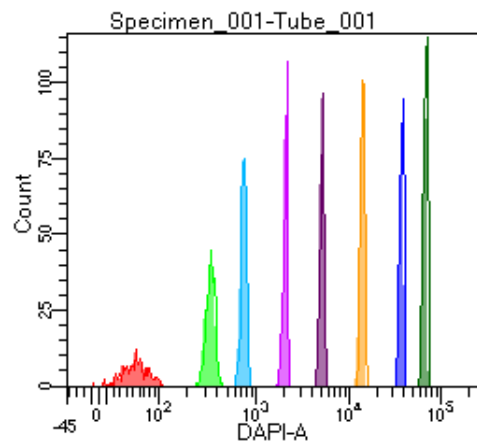

BD FACSDiva 9.0

Tube: Tube_001

Population	#Events	%Parent	%Total
All Events	3,375	####	100.0
P1	2,426	71.9	71.9
P2	188	7.7	5.6
P3	297	12.2	8.8
P4	325	13.4	9.6
P5	293	12.1	8.7
P6	319	13.1	9.5
P7	323	13.3	9.6
P8	305	12.6	9.0
P9	371	15.3	11.0