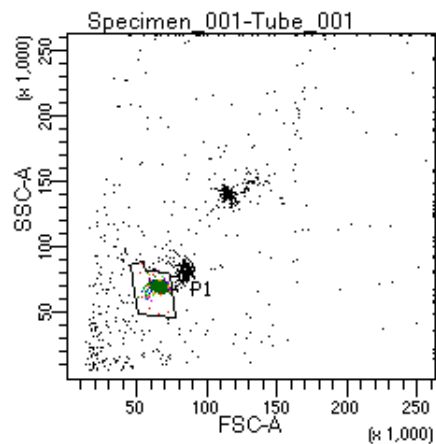

BD FACSDiva 9.0

Tube: Tube_001

Population	#Events	%Parent	%Total
All Events	3,375	####	100.0
P1	2,426	71.9	71.9
P2	188	7.7	5.6
P3	297	12.2	8.8
P4	325	13.4	9.6
P5	293	12.1	8.7
P6	319	13.1	9.5
P7	323	13.3	9.6
P8	305	12.6	9.0
P9	371	15.3	11.0