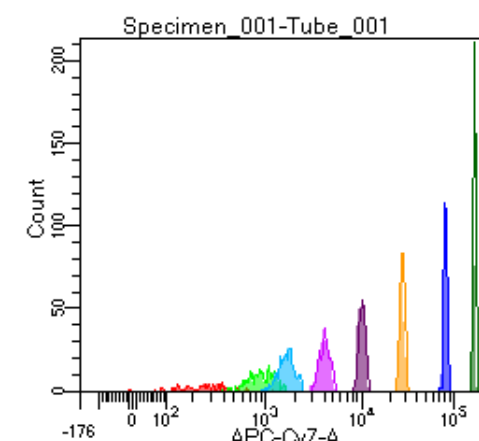

BD FACSDiva 9.0

Tube: Tube_001

Population	#Events	%Parent	%Total
All Events	3,375	####	100.0
P1	2,426	71.9	71.9
P2	188	7.7	5.6
P3	297	12.2	8.8
P4	325	13.4	9.6
P5	293	12.1	8.7
P6	319	13.1	9.5
P7	323	13.3	9.6
P8	305	12.6	9.0
P9	371	15.3	11.0