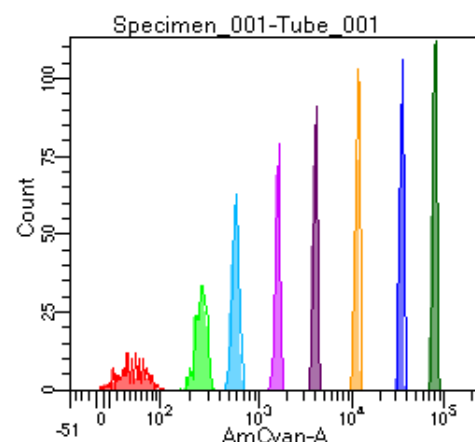

BD FACSDiva 9.0

Tube: Tube_001

Population	#Events	%Parent	%Total
All Events	3,375	####	100.0
P1	2,426	71.9	71.9
P2	188	7.7	5.6
P3	297	12.2	8.8
P4	325	13.4	9.6
P5	293	12.1	8.7
P6	319	13.1	9.5
P7	323	13.3	9.6
P8	305	12.6	9.0
P9	371	15.3	11.0