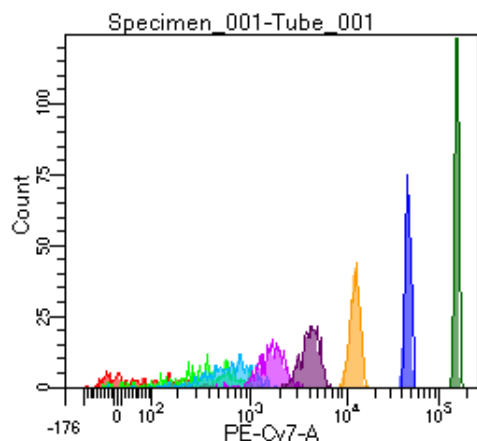

BD FACSDiva 9.0

Tube: Tube_001

Population	#Events	%Parent	%Total
All Events	3,375	####	100.0
P1	2,426	71.9	71.9
P2	188	7.7	5.6
P3	297	12.2	8.8
P4	325	13.4	9.6
P5	293	12.1	8.7
P6	319	13.1	9.5
P7	323	13.3	9.6
P8	305	12.6	9.0
P9	371	15.3	11.0