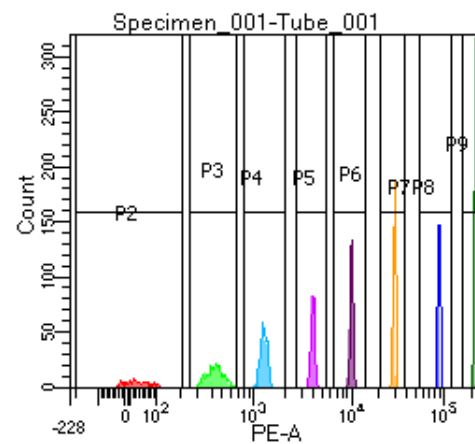

BD FACSDiva 9.0

Tube: Tube_001

Population	#Events	%Parent	%Total
All Events	3,375	####	100.0
P1	2,426	71.9	71.9
P2	188	7.7	5.6
P3	297	12.2	8.8
P4	325	13.4	9.6
P5	293	12.1	8.7
P6	319	13.1	9.5
P7	323	13.3	9.6
P8	305	12.6	9.0
P9	371	15.3	11.0