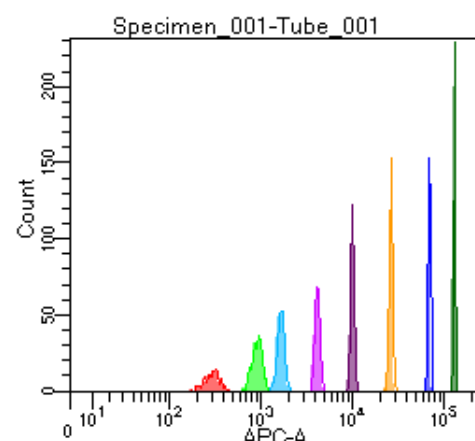

BD FACSDiva 9.0

Tube: Tube_001

Population	#Events	%Parent	%Total
All Events	3,375	####	100.0
P1	2,426	71.9	71.9
P2	188	7.7	5.6
P3	297	12.2	8.8
P4	325	13.4	9.6
P5	293	12.1	8.7
P6	319	13.1	9.5
P7	323	13.3	9.6
P8	305	12.6	9.0
P9	371	15.3	11.0