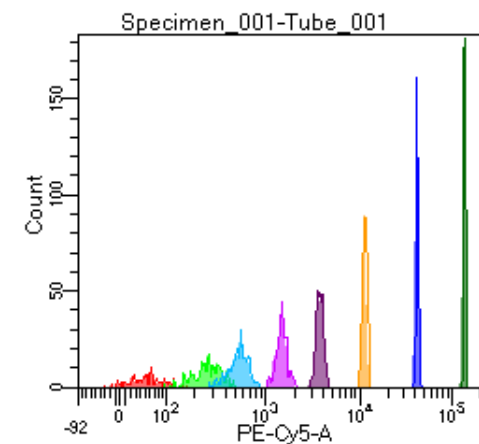

BD FACSDiva 9.0

Tube: Tube_001

Population	#Events	%Parent	%Total
All Events	3,375	####	100.0
P1	2,426	71.9	71.9
P2	188	7.7	5.6
P3	297	12.2	8.8
P4	325	13.4	9.6
P5	293	12.1	8.7
P6	319	13.1	9.5
P7	323	13.3	9.6
P8	305	12.6	9.0
P9	371	15.3	11.0