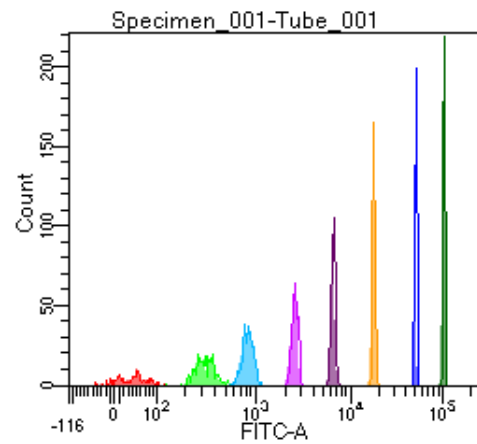

BD FACSDiva 9.0

Tube: Tube_001

Population	#Events	%Parent	%Total
All Events	3,375	####	100.0
P1	2,426	71.9	71.9
P2	188	7.7	5.6
P3	297	12.2	8.8
P4	325	13.4	9.6
P5	293	12.1	8.7
P6	319	13.1	9.5
P7	323	13.3	9.6
P8	305	12.6	9.0
P9	371	15.3	11.0