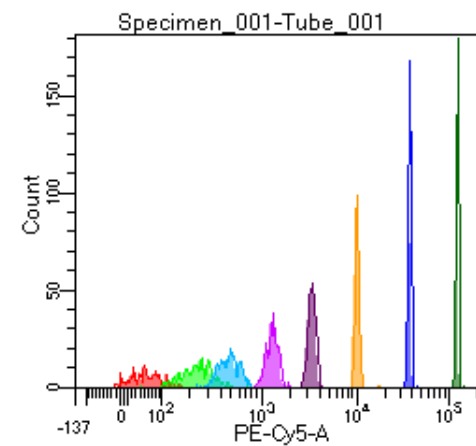

BD FACSDiva 9.0

Tube: Tube_001

Population	#Events	%Parent	%Total
All Events	3,321	####	100.0
P1	2,489	74.9	74.9
P2	227	9.1	6.8
P3	319	12.8	9.6
P4	304	12.2	9.2
P5	306	12.3	9.2
P6	334	13.4	10.1
P7	323	13.0	9.7
P8	351	14.1	10.6
P9	310	12.5	9.3