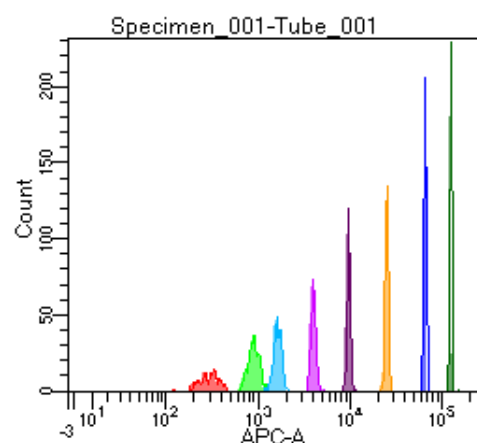

BD FACSDiva 9.0

Tube: Tube_001

Population	#Events	%Parent	%Total
All Events	3,321	####	100.0
P1	2,489	74.9	74.9
P2	227	9.1	6.8
P3	319	12.8	9.6
P4	304	12.2	9.2
P5	306	12.3	9.2
P6	334	13.4	10.1
P7	323	13.0	9.7
P8	351	14.1	10.6
P9	310	12.5	9.3