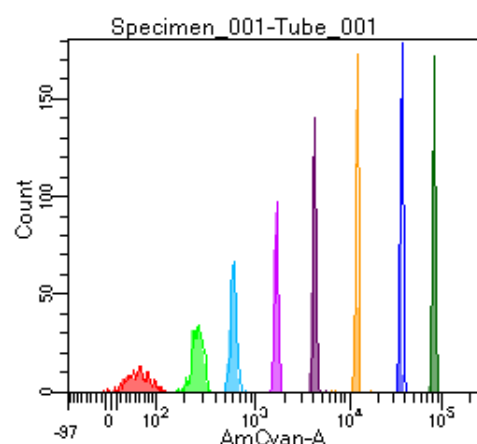

BD FACSDiva 9.0

Tube: Tube_001

Population	#Events	%Parent	%Total
All Events	3,321	####	100.0
P1	2,489	74.9	74.9
P2	227	9.1	6.8
P3	319	12.8	9.6
P4	304	12.2	9.2
P5	306	12.3	9.2
P6	334	13.4	10.1
P7	323	13.0	9.7
P8	351	14.1	10.6
P9	310	12.5	9.3