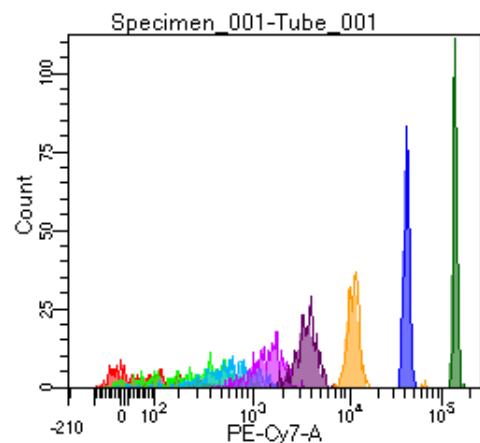

BD FACSDiva 9.0

Tube: Tube_001

Population	#Events	%Parent	%Total
All Events	3,321	####	100.0
P1	2,489	74.9	74.9
P2	227	9.1	6.8
P3	319	12.8	9.6
P4	304	12.2	9.2
P5	306	12.3	9.2
P6	334	13.4	10.1
P7	323	13.0	9.7
P8	351	14.1	10.6
P9	310	12.5	9.3