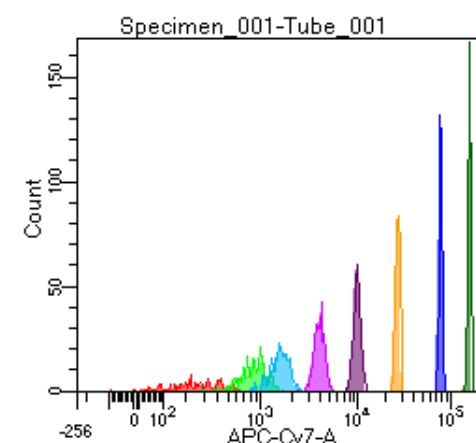

BD FACSDiva 9.0

Tube: Tube_001

Population	#Events	%Parent	%Total
All Events	3,321	####	100.0
P1	2,489	74.9	74.9
P2	227	9.1	6.8
P3	319	12.8	9.6
P4	304	12.2	9.2
P5	306	12.3	9.2
P6	334	13.4	10.1
P7	323	13.0	9.7
P8	351	14.1	10.6
P9	310	12.5	9.3