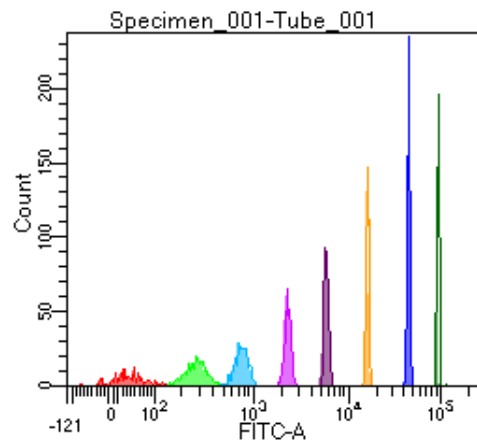

BD FACSDiva 9.0

Tube: Tube_001

Population	#Events	%Parent	%Total
All Events	3,321	####	100.0
P1	2,489	74.9	74.9
P2	227	9.1	6.8
P3	319	12.8	9.6
P4	304	12.2	9.2
P5	306	12.3	9.2
P6	334	13.4	10.1
P7	323	13.0	9.7
P8	351	14.1	10.6
P9	310	12.5	9.3