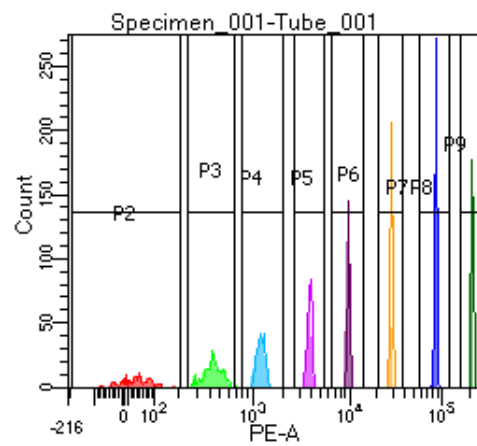

BD FACSDiva 9.0

Tube: Tube_001

Population	#Events	%Parent	%Total
All Events	3,321	####	100.0
P1	2,489	74.9	74.9
P2	227	9.1	6.8
P3	319	12.8	9.6
P4	304	12.2	9.2
P5	306	12.3	9.2
P6	334	13.4	10.1
P7	323	13.0	9.7
P8	351	14.1	10.6
P9	310	12.5	9.3