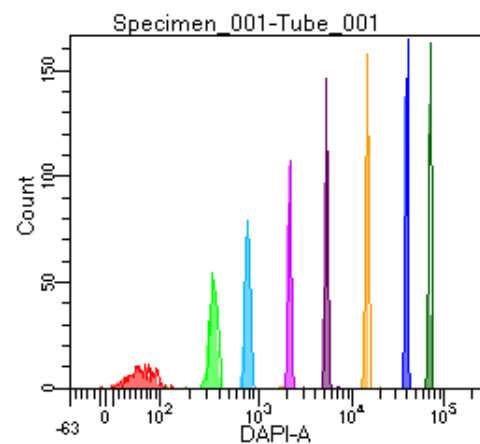

BD FACSDiva 9.0

Tube: Tube_001

Population	#Events	%Parent	%Total
All Events	3,321	####	100.0
P1	2,489	74.9	74.9
P2	227	9.1	6.8
P3	319	12.8	9.6
P4	304	12.2	9.2
P5	306	12.3	9.2
P6	334	13.4	10.1
P7	323	13.0	9.7
P8	351	14.1	10.6
P9	310	12.5	9.3