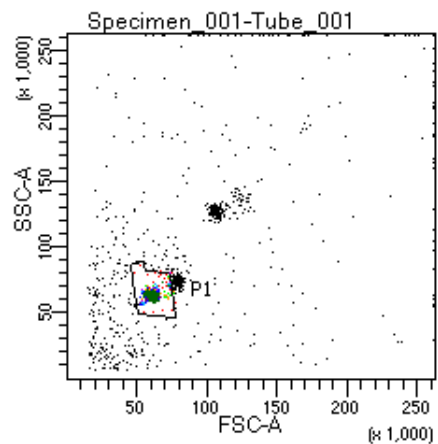

BD FACSDiva 9.0

Tube: Tube_001

Population	#Events	%Parent	%Total
All Events	3,321	####	100.0
P1	2,489	74.9	74.9
P2	227	9.1	6.8
P3	319	12.8	9.6
P4	304	12.2	9.2
P5	306	12.3	9.2
P6	334	13.4	10.1
P7	323	13.0	9.7
P8	351	14.1	10.6
P9	310	12.5	9.3