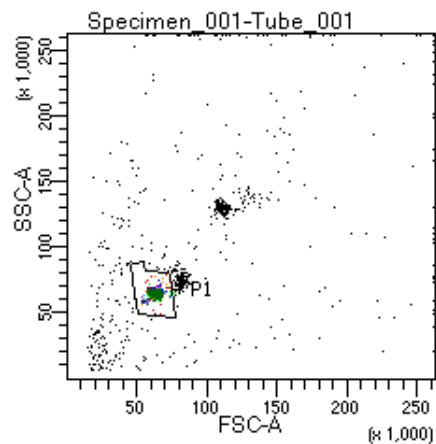

BD FACSDiva 9.0

Tube: Tube_001

Population	#Events	%Parent	%Total
All Events	2,862	####	100.0
P1	2,151	75.2	75.2
P2	170	7.9	5.9
P3	266	12.4	9.3
P4	298	13.9	10.4
P5	249	11.6	8.7
P6	247	11.5	8.6
P7	283	13.2	9.9
P8	296	13.8	10.3
P9	329	15.3	11.5