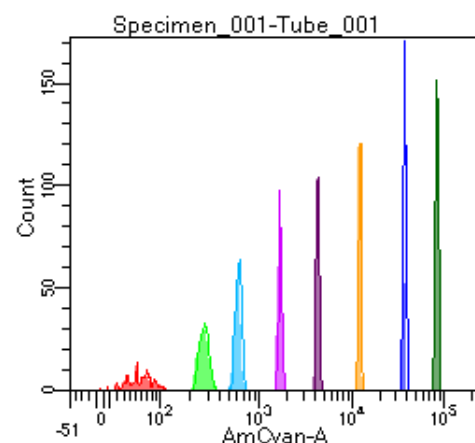

BD FACSDiva 9.0

Tube: Tube_001

Population	#Events	%Parent	%Total
All Events	2,862	####	100.0
P1	2,151	75.2	75.2
P2	170	7.9	5.9
P3	266	12.4	9.3
P4	298	13.9	10.4
P5	249	11.6	8.7
P6	247	11.5	8.6
P7	283	13.2	9.9
P8	296	13.8	10.3
P9	329	15.3	11.5