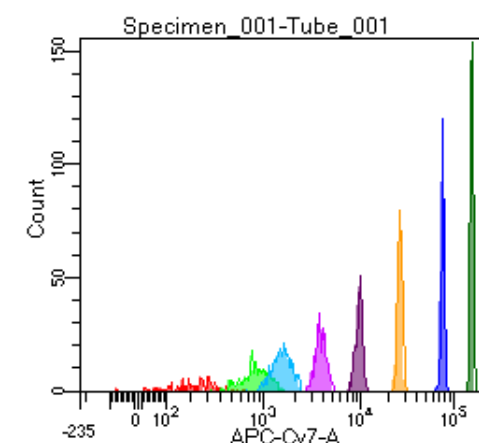

BD FACSDiva 9.0

Tube: Tube_001

Population	#Events	%Parent	%Total
All Events	2,862	####	100.0
P1	2,151	75.2	75.2
P2	170	7.9	5.9
P3	266	12.4	9.3
P4	298	13.9	10.4
P5	249	11.6	8.7
P6	247	11.5	8.6
P7	283	13.2	9.9
P8	296	13.8	10.3
P9	329	15.3	11.5