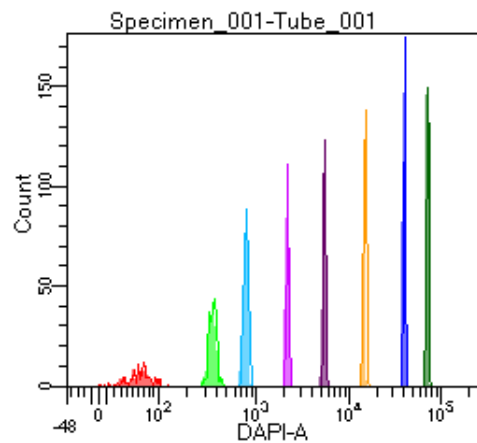

BD FACSDiva 9.0

Tube: Tube_001

Population	#Events	%Parent	%Total
All Events	2,862	####	100.0
P1	2,151	75.2	75.2
P2	170	7.9	5.9
P3	266	12.4	9.3
P4	298	13.9	10.4
P5	249	11.6	8.7
P6	247	11.5	8.6
P7	283	13.2	9.9
P8	296	13.8	10.3
P9	329	15.3	11.5