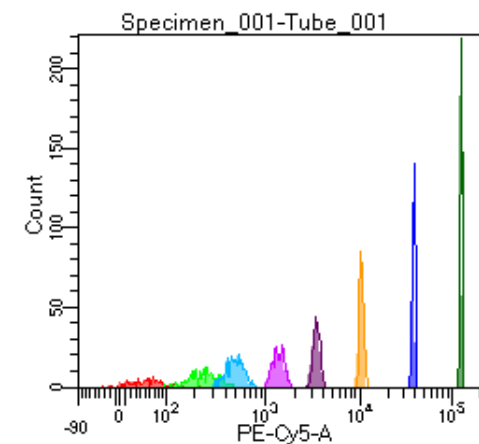

BD FACSDiva 9.0

Tube: Tube_001

Population	#Events	%Parent	%Total
All Events	2,862	####	100.0
P1	2,151	75.2	75.2
P2	170	7.9	5.9
P3	266	12.4	9.3
P4	298	13.9	10.4
P5	249	11.6	8.7
P6	247	11.5	8.6
P7	283	13.2	9.9
P8	296	13.8	10.3
P9	329	15.3	11.5