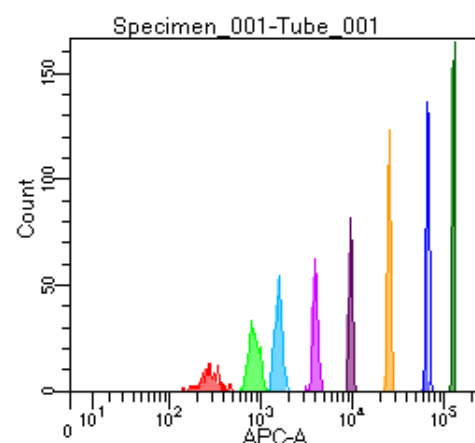

BD FACSDiva 9.0

Tube: Tube_001

Population	#Events	%Parent	%Total
All Events	2,862	####	100.0
P1	2,151	75.2	75.2
P2	170	7.9	5.9
P3	266	12.4	9.3
P4	298	13.9	10.4
P5	249	11.6	8.7
P6	247	11.5	8.6
P7	283	13.2	9.9
P8	296	13.8	10.3
P9	329	15.3	11.5