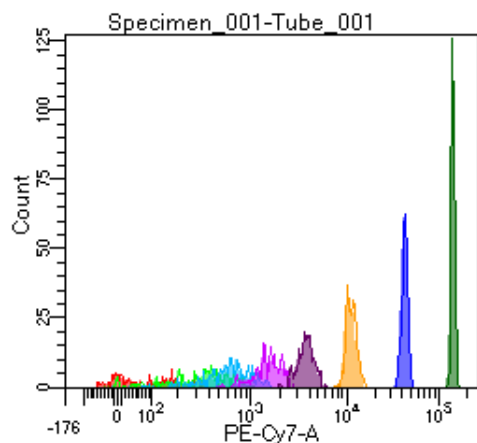

BD FACSDiva 9.0

Tube: Tube_001

Population	#Events	%Parent	%Total
All Events	2,862	####	100.0
P1	2,151	75.2	75.2
P2	170	7.9	5.9
P3	266	12.4	9.3
P4	298	13.9	10.4
P5	249	11.6	8.7
P6	247	11.5	8.6
P7	283	13.2	9.9
P8	296	13.8	10.3
P9	329	15.3	11.5