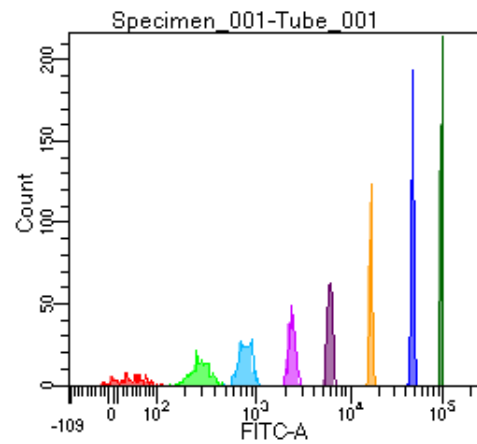

BD FACSDiva 9.0

Tube: Tube_001

Population	#Events	%Parent	%Total
All Events	2,862	####	100.0
P1	2,151	75.2	75.2
P2	170	7.9	5.9
P3	266	12.4	9.3
P4	298	13.9	10.4
P5	249	11.6	8.7
P6	247	11.5	8.6
P7	283	13.2	9.9
P8	296	13.8	10.3
P9	329	15.3	11.5