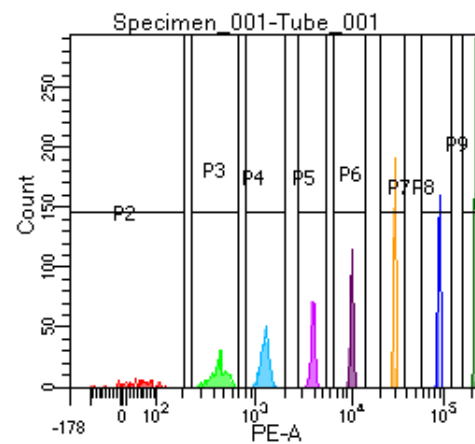

BD FACSDiva 9.0

Tube: Tube_001

Population	#Events	%Parent	%Total
All Events	2,862	####	100.0
P1	2,151	75.2	75.2
P2	170	7.9	5.9
P3	266	12.4	9.3
P4	298	13.9	10.4
P5	249	11.6	8.7
P6	247	11.5	8.6
P7	283	13.2	9.9
P8	296	13.8	10.3
P9	329	15.3	11.5