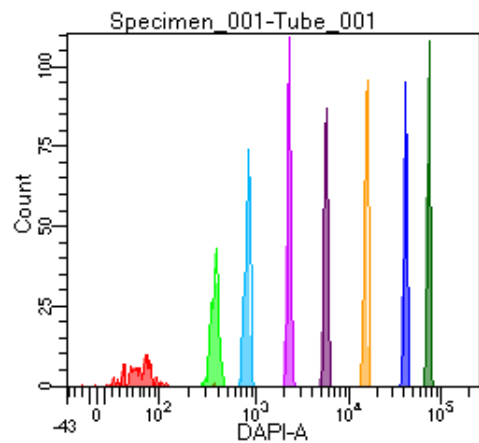

BD FACSDiva 9.0

Tube: Tube_001

Population	#Events	%Parent	%Total
All Events	2,673	####	100.0
P1	1,943	72.7	72.7
P2	147	7.6	5.5
P3	232	11.9	8.7
P4	265	13.6	9.9
P5	275	14.2	10.3
P6	243	12.5	9.1
P7	261	13.4	9.8
P8	244	12.6	9.1
P9	270	13.9	10.1