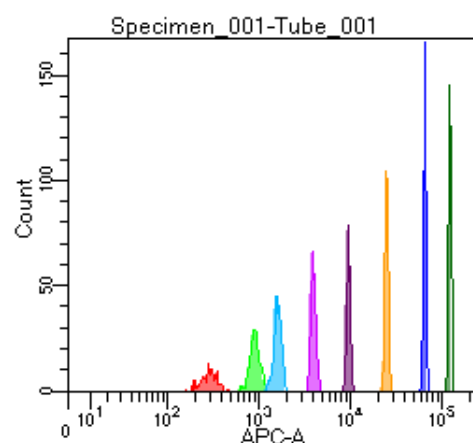

BD FACSDiva 9.0

Tube: Tube_001

Population	#Events	%Parent	%Total
All Events	2,673	####	100.0
P1	1,943	72.7	72.7
P2	147	7.6	5.5
P3	232	11.9	8.7
P4	265	13.6	9.9
P5	275	14.2	10.3
P6	243	12.5	9.1
P7	261	13.4	9.8
P8	244	12.6	9.1
P9	270	13.9	10.1