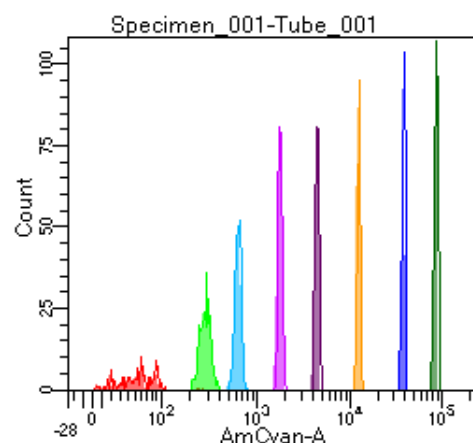

BD FACSDiva 9.0

Tube: Tube_001

Population	#Events	%Parent	%Total
All Events	2,673	####	100.0
P1	1,943	72.7	72.7
P2	147	7.6	5.5
P3	232	11.9	8.7
P4	265	13.6	9.9
P5	275	14.2	10.3
P6	243	12.5	9.1
P7	261	13.4	9.8
P8	244	12.6	9.1
P9	270	13.9	10.1