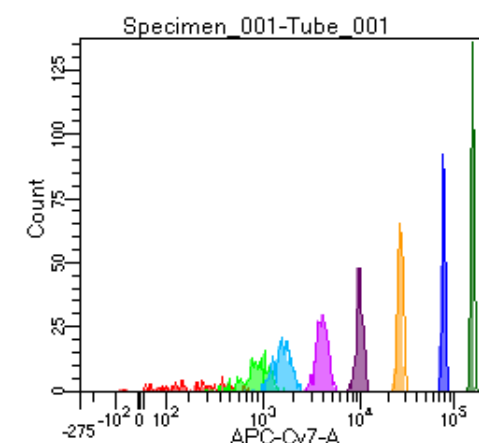

BD FACSDiva 9.0

Tube: Tube_001

Population	#Events	%Parent	%Total
All Events	2,673	####	100.0
P1	1,943	72.7	72.7
P2	147	7.6	5.5
P3	232	11.9	8.7
P4	265	13.6	9.9
P5	275	14.2	10.3
P6	243	12.5	9.1
P7	261	13.4	9.8
P8	244	12.6	9.1
P9	270	13.9	10.1