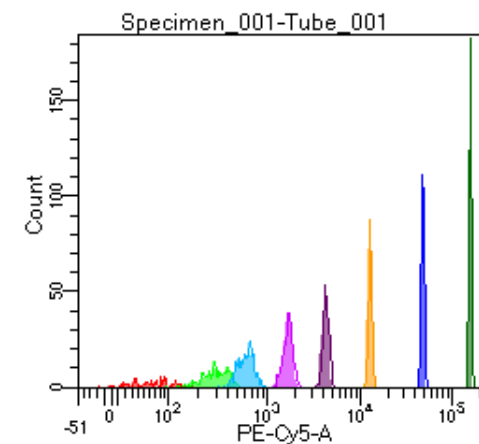

BD FACSDiva 9.0

Tube: Tube_001

Population	#Events	%Parent	%Total
All Events	2,673	####	100.0
P1	1,943	72.7	72.7
P2	147	7.6	5.5
P3	232	11.9	8.7
P4	265	13.6	9.9
P5	275	14.2	10.3
P6	243	12.5	9.1
P7	261	13.4	9.8
P8	244	12.6	9.1
P9	270	13.9	10.1