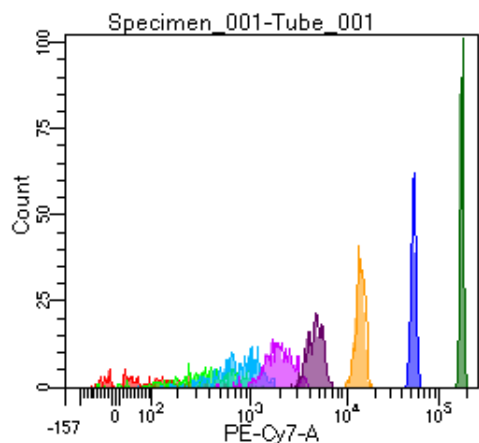

BD FACSDiva 9.0

Tube: Tube_001

Population	#Events	%Parent	%Total
All Events	2,673	####	100.0
P1	1,943	72.7	72.7
P2	147	7.6	5.5
P3	232	11.9	8.7
P4	265	13.6	9.9
P5	275	14.2	10.3
P6	243	12.5	9.1
P7	261	13.4	9.8
P8	244	12.6	9.1
P9	270	13.9	10.1