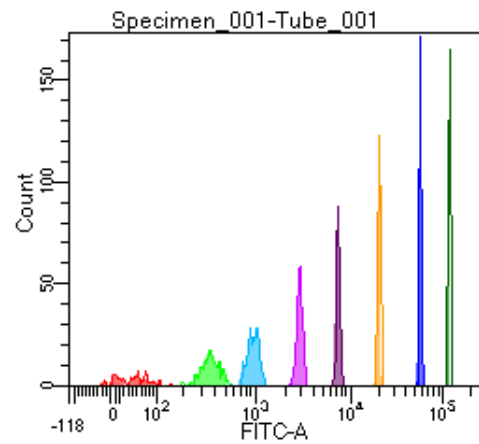

BD FACSDiva 9.0

Tube: Tube_001

Population	#Events	%Parent	%Total
All Events	2,673	####	100.0
P1	1,943	72.7	72.7
P2	147	7.6	5.5
P3	232	11.9	8.7
P4	265	13.6	9.9
P5	275	14.2	10.3
P6	243	12.5	9.1
P7	261	13.4	9.8
P8	244	12.6	9.1
P9	270	13.9	10.1