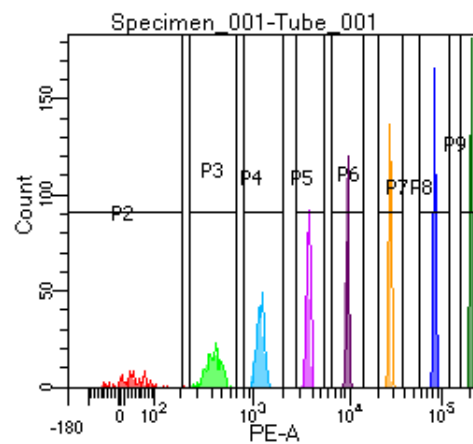

BD FACSDiva 9.0

Tube: Tube_001

Population	#Events	%Parent	%Total
All Events	2,673	####	100.0
P1	1,943	72.7	72.7
P2	147	7.6	5.5
P3	232	11.9	8.7
P4	265	13.6	9.9
P5	275	14.2	10.3
P6	243	12.5	9.1
P7	261	13.4	9.8
P8	244	12.6	9.1
P9	270	13.9	10.1