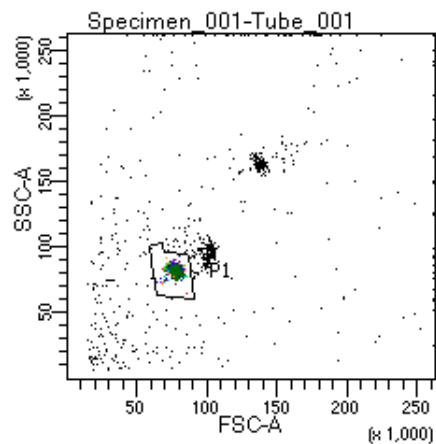

BD FACSDiva 9.0

Tube: Tube_001

Population	#Events	%Parent	%Total
All Events	2,673	####	100.0
P1	1,943	72.7	72.7
P2	147	7.6	5.5
P3	232	11.9	8.7
P4	265	13.6	9.9
P5	275	14.2	10.3
P6	243	12.5	9.1
P7	261	13.4	9.8
P8	244	12.6	9.1
P9	270	13.9	10.1