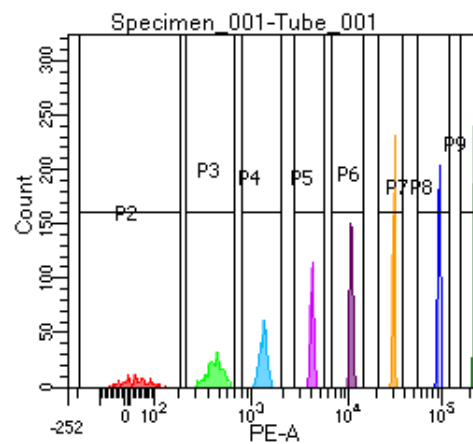

BD FACSDiva 9.0

Tube: Tube\_001

Population	#Events	%Parent	%Total
All Events	3,861	####	100.0
P1	2,748	71.2	71.2
P2	228	8.3	5.9
P3	351	12.8	9.1
P4	341	12.4	8.8
P5	342	12.4	8.9
P6	358	13.0	9.3
P7	358	13.0	9.3
P8	382	13.9	9.9
P9	387	14.1	10.0