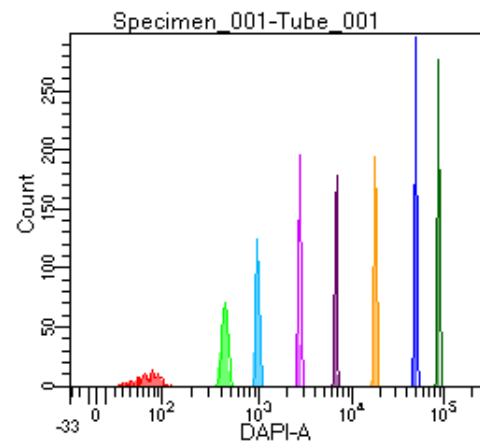

BD FACSDiva 9.0

Tube: Tube\_001

Population	#Events	%Parent	%Total
All Events	3,861	####	100.0
P1	2,748	71.2	71.2
P2	228	8.3	5.9
P3	351	12.8	9.1
P4	341	12.4	8.8
P5	342	12.4	8.9
P6	358	13.0	9.3
P7	358	13.0	9.3
P8	382	13.9	9.9
P9	387	14.1	10.0