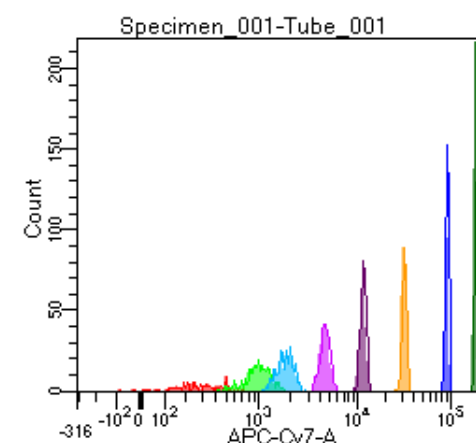

BD FACSDiva 9.0

Tube: Tube\_001

Population	#Events	%Parent	%Total
All Events	3,861	####	100.0
P1	2,748	71.2	71.2
P2	228	8.3	5.9
P3	351	12.8	9.1
P4	341	12.4	8.8
P5	342	12.4	8.9
P6	358	13.0	9.3
P7	358	13.0	9.3
P8	382	13.9	9.9
P9	387	14.1	10.0