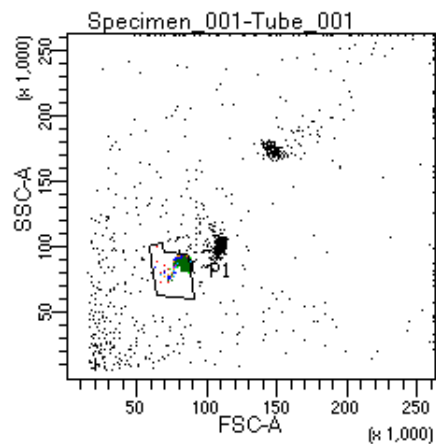

BD FACSDiva 9.0

Tube: Tube\_001

Population	#Events	%Parent	%Total
All Events	3,861	####	100.0
P1	2,748	71.2	71.2
P2	228	8.3	5.9
P3	351	12.8	9.1
P4	341	12.4	8.8
P5	342	12.4	8.9
P6	358	13.0	9.3
P7	358	13.0	9.3
P8	382	13.9	9.9
P9	387	14.1	10.0