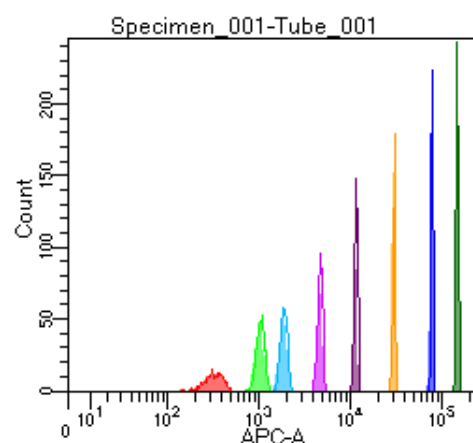

BD FACSDiva 9.0

Tube: Tube\_001

Population	#Events	%Parent	%Total
All Events	3,861	####	100.0
P1	2,748	71.2	71.2
P2	228	8.3	5.9
P3	351	12.8	9.1
P4	341	12.4	8.8
P5	342	12.4	8.9
P6	358	13.0	9.3
P7	358	13.0	9.3
P8	382	13.9	9.9
P9	387	14.1	10.0