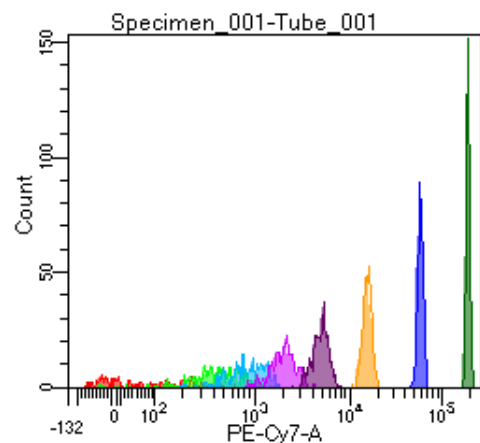

BD FACSDiva 9.0

Tube: Tube\_001

Population	#Events	%Parent	%Total
All Events	3,861	####	100.0
P1	2,748	71.2	71.2
P2	228	8.3	5.9
P3	351	12.8	9.1
P4	341	12.4	8.8
P5	342	12.4	8.9
P6	358	13.0	9.3
P7	358	13.0	9.3
P8	382	13.9	9.9
P9	387	14.1	10.0