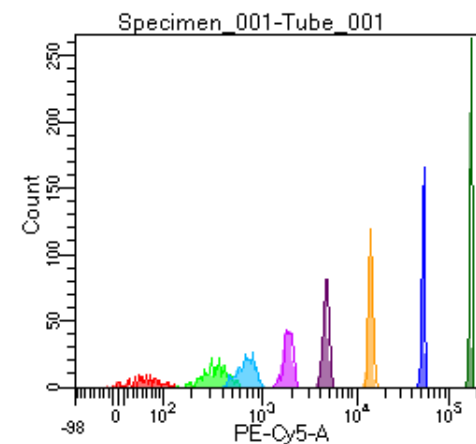

BD FACSDiva 9.0

Tube: Tube\_001

Population	#Events	%Parent	%Total
All Events	3,861	####	100.0
P1	2,748	71.2	71.2
P2	228	8.3	5.9
P3	351	12.8	9.1
P4	341	12.4	8.8
P5	342	12.4	8.9
P6	358	13.0	9.3
P7	358	13.0	9.3
P8	382	13.9	9.9
P9	387	14.1	10.0