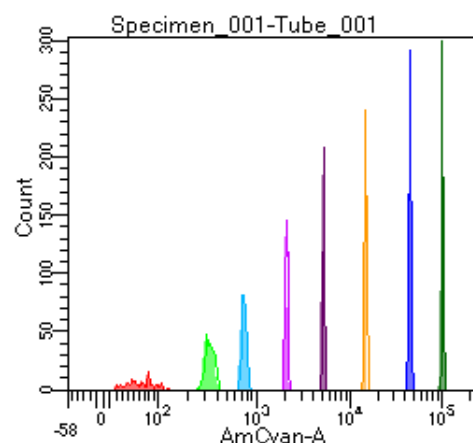

BD FACSDiva 9.0

Tube: Tube\_001

Population	#Events	%Parent	%Total
All Events	3,861	####	100.0
P1	2,748	71.2	71.2
P2	228	8.3	5.9
P3	351	12.8	9.1
P4	341	12.4	8.8
P5	342	12.4	8.9
P6	358	13.0	9.3
P7	358	13.0	9.3
P8	382	13.9	9.9
P9	387	14.1	10.0