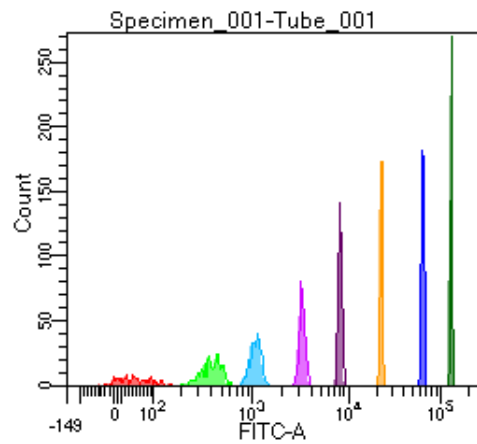

BD FACSDiva 9.0

Tube: Tube\_001

Population	#Events	%Parent	%Total
All Events	3,861	####	100.0
P1	2,748	71.2	71.2
P2	228	8.3	5.9
P3	351	12.8	9.1
P4	341	12.4	8.8
P5	342	12.4	8.9
P6	358	13.0	9.3
P7	358	13.0	9.3
P8	382	13.9	9.9
P9	387	14.1	10.0