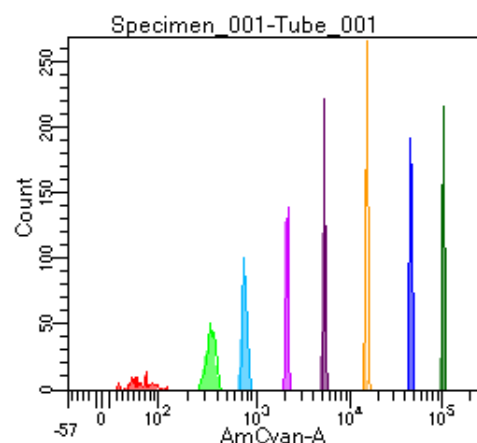

BD FACSDiva 9.0

Tube: Tube_001

Population	#Events	%Parent	%Total
All Events	3,645	####	100.0
P1	2,585	70.9	70.9
P2	183	7.1	5.0
P3	356	13.8	9.8
P4	346	13.4	9.5
P5	318	12.3	8.7
P6	346	13.4	9.5
P7	356	13.8	9.8
P8	353	13.7	9.7
P9	323	12.5	8.9