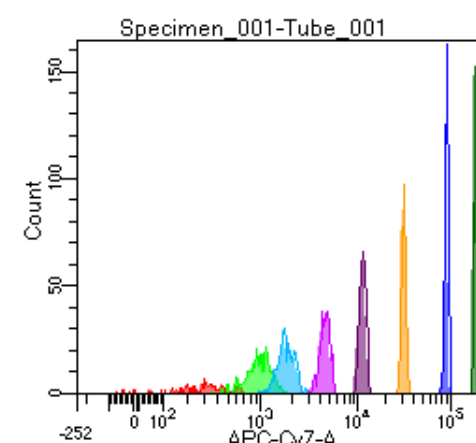

BD FACSDiva 9.0

Tube: Tube_001

Population	#Events	%Parent	%Total
All Events	3,645	####	100.0
P1	2,585	70.9	70.9
P2	183	7.1	5.0
P3	356	13.8	9.8
P4	346	13.4	9.5
P5	318	12.3	8.7
P6	346	13.4	9.5
P7	356	13.8	9.8
P8	353	13.7	9.7
P9	323	12.5	8.9