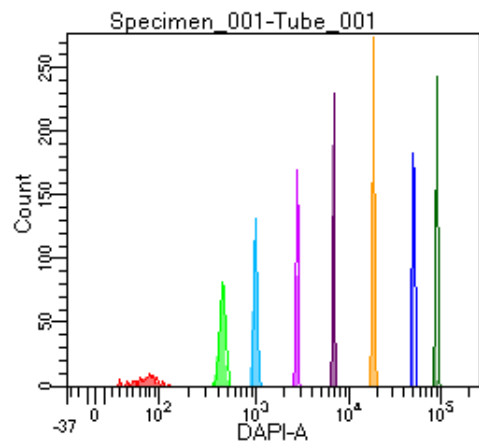

BD FACSDiva 9.0

Tube: Tube_001

Population	#Events	%Parent	%Total
All Events	3,645	####	100.0
P1	2,585	70.9	70.9
P2	183	7.1	5.0
P3	356	13.8	9.8
P4	346	13.4	9.5
P5	318	12.3	8.7
P6	346	13.4	9.5
P7	356	13.8	9.8
P8	353	13.7	9.7
P9	323	12.5	8.9