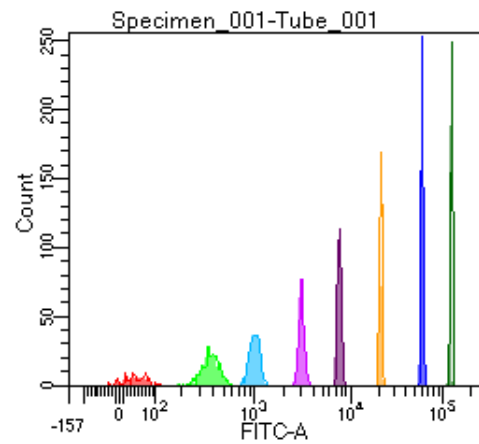

BD FACSDiva 9.0

Tube: Tube_001

Population	#Events	%Parent	%Total
All Events	3,645	####	100.0
P1	2,585	70.9	70.9
P2	183	7.1	5.0
P3	356	13.8	9.8
P4	346	13.4	9.5
P5	318	12.3	8.7
P6	346	13.4	9.5
P7	356	13.8	9.8
P8	353	13.7	9.7
P9	323	12.5	8.9