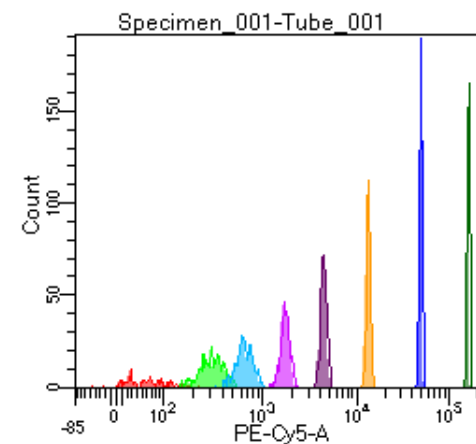

BD FACSDiva 9.0

Tube: Tube_001

Population	#Events	%Parent	%Total
All Events	3,645	####	100.0
P1	2,585	70.9	70.9
P2	183	7.1	5.0
P3	356	13.8	9.8
P4	346	13.4	9.5
P5	318	12.3	8.7
P6	346	13.4	9.5
P7	356	13.8	9.8
P8	353	13.7	9.7
P9	323	12.5	8.9