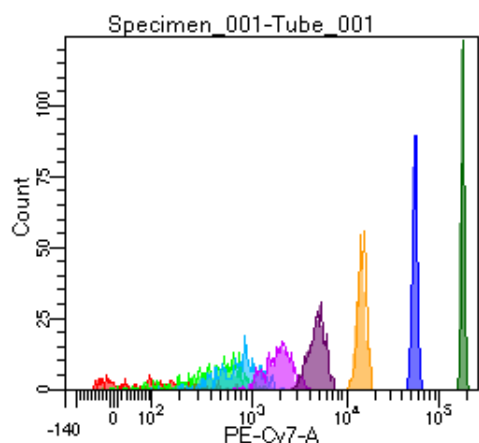

BD FACSDiva 9.0

Tube: Tube_001

Population	#Events	%Parent	%Total
All Events	3,645	####	100.0
P1	2,585	70.9	70.9
P2	183	7.1	5.0
P3	356	13.8	9.8
P4	346	13.4	9.5
P5	318	12.3	8.7
P6	346	13.4	9.5
P7	356	13.8	9.8
P8	353	13.7	9.7
P9	323	12.5	8.9