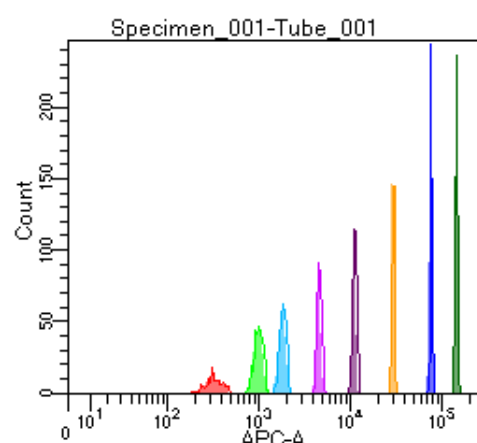

BD FACSDiva 9.0

Tube: Tube_001

Population	#Events	%Parent	%Total
All Events	3,645	####	100.0
P1	2,585	70.9	70.9
P2	183	7.1	5.0
P3	356	13.8	9.8
P4	346	13.4	9.5
P5	318	12.3	8.7
P6	346	13.4	9.5
P7	356	13.8	9.8
P8	353	13.7	9.7
P9	323	12.5	8.9