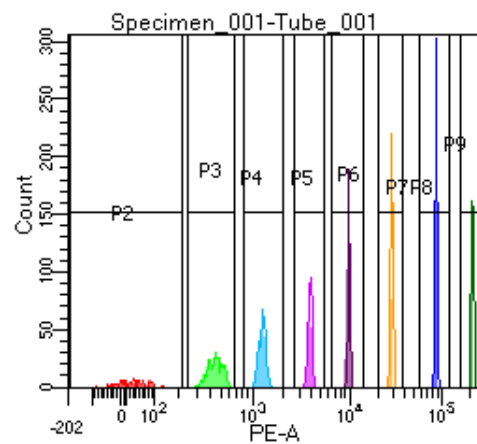

BD FACSDiva 9.0

Tube: Tube_001

Population	#Events	%Parent	%Total
All Events	3,645	####	100.0
P1	2,585	70.9	70.9
P2	183	7.1	5.0
P3	356	13.8	9.8
P4	346	13.4	9.5
P5	318	12.3	8.7
P6	346	13.4	9.5
P7	356	13.8	9.8
P8	353	13.7	9.7
P9	323	12.5	8.9