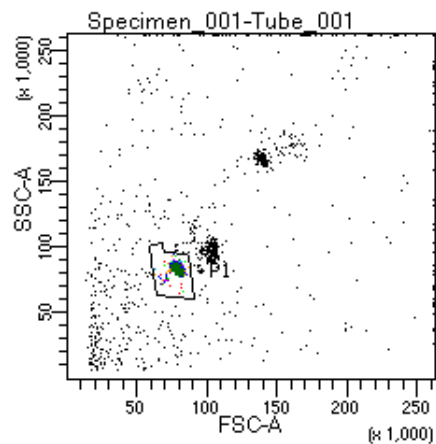

BD FACSDiva 9.0

Tube: Tube_001

Population	#Events	%Parent	%Total
All Events	3,645	####	100.0
P1	2,585	70.9	70.9
P2	183	7.1	5.0
P3	356	13.8	9.8
P4	346	13.4	9.5
P5	318	12.3	8.7
P6	346	13.4	9.5
P7	356	13.8	9.8
P8	353	13.7	9.7
P9	323	12.5	8.9