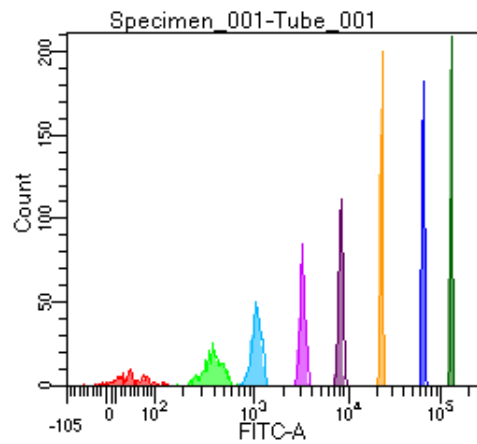

# BD FACSDiva 9.0

Tube: Tube\_001

Population	#Events	%Parent	%Total
All Events	3,591	####	100.0
P1	2,603	72.5	72.5
P2	189	7.3	5.3
P3	312	12.0	8.7
P4	363	13.9	10.1
P5	317	12.2	8.8
P6	334	12.8	9.3
P7	384	14.8	10.7
P8	336	12.9	9.4
P9	363	13.9	10.1