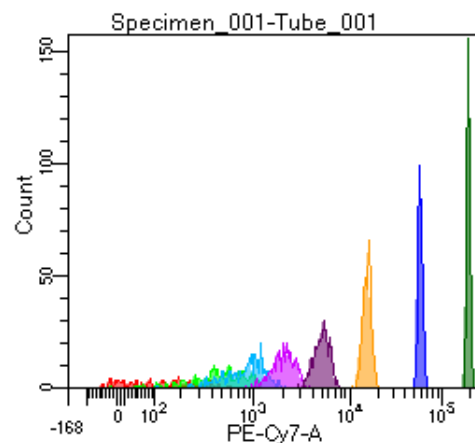

# BD FACSDiva 9.0

Tube: Tube\_001

Population	#Events	%Parent	%Total
All Events	3,591	####	100.0
P1	2,603	72.5	72.5
P2	189	7.3	5.3
P3	312	12.0	8.7
P4	363	13.9	10.1
P5	317	12.2	8.8
P6	334	12.8	9.3
P7	384	14.8	10.7
P8	336	12.9	9.4
P9	363	13.9	10.1