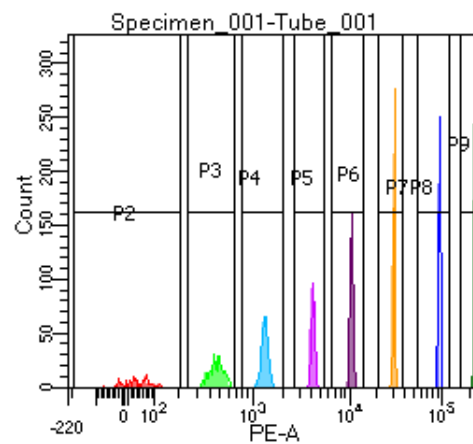

# BD FACSDiva 9.0

Tube: Tube\_001

Population	#Events	%Parent	%Total
All Events	3,591	####	100.0
P1	2,603	72.5	72.5
P2	189	7.3	5.3
P3	312	12.0	8.7
P4	363	13.9	10.1
P5	317	12.2	8.8
P6	334	12.8	9.3
P7	384	14.8	10.7
P8	336	12.9	9.4
P9	363	13.9	10.1