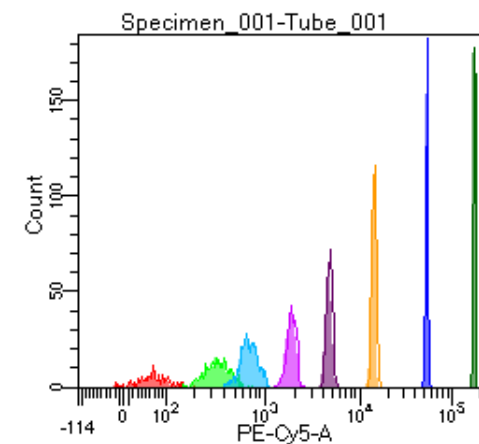

# BD FACSDiva 9.0

Tube: Tube\_001

Population	#Events	%Parent	%Total
All Events	3,591	####	100.0
P1	2,603	72.5	72.5
P2	189	7.3	5.3
P3	312	12.0	8.7
P4	363	13.9	10.1
P5	317	12.2	8.8
P6	334	12.8	9.3
P7	384	14.8	10.7
P8	336	12.9	9.4
P9	363	13.9	10.1