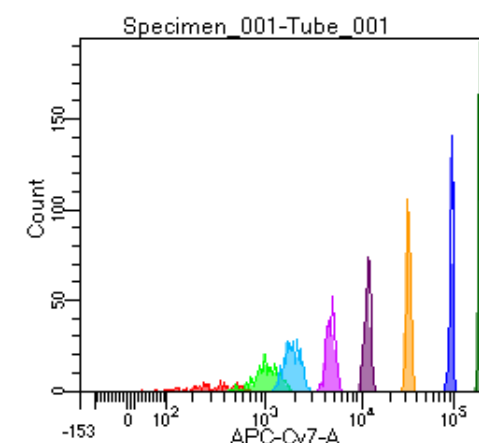

# BD FACSDiva 9.0

Tube: Tube\_001

Population	#Events	%Parent	%Total
All Events	3,591	####	100.0
P1	2,603	72.5	72.5
P2	189	7.3	5.3
P3	312	12.0	8.7
P4	363	13.9	10.1
P5	317	12.2	8.8
P6	334	12.8	9.3
P7	384	14.8	10.7
P8	336	12.9	9.4
P9	363	13.9	10.1