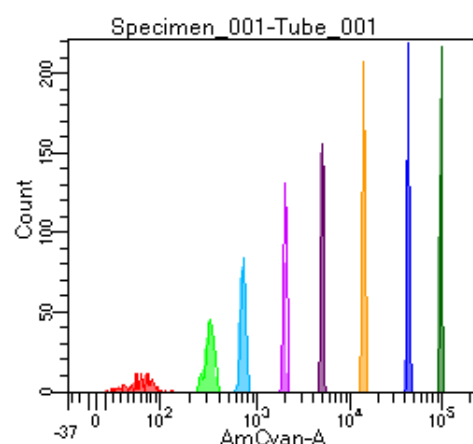

# BD FACSDiva 9.0

Tube: Tube\_001

Population	#Events	%Parent	%Total
All Events	3,591	####	100.0
P1	2,603	72.5	72.5
P2	189	7.3	5.3
P3	312	12.0	8.7
P4	363	13.9	10.1
P5	317	12.2	8.8
P6	334	12.8	9.3
P7	384	14.8	10.7
P8	336	12.9	9.4
P9	363	13.9	10.1