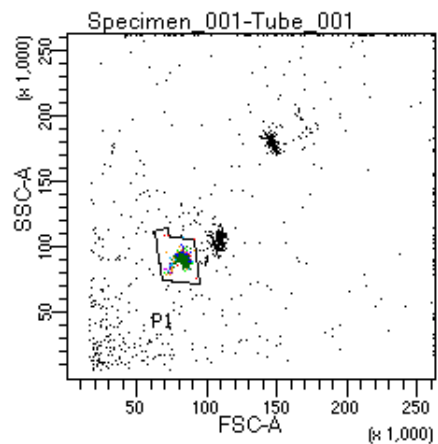

# BD FACSDiva 9.0

Tube: Tube\_001

Population	#Events	%Parent	%Total
All Events	3,591	####	100.0
P1	2,603	72.5	72.5
P2	189	7.3	5.3
P3	312	12.0	8.7
P4	363	13.9	10.1
P5	317	12.2	8.8
P6	334	12.8	9.3
P7	384	14.8	10.7
P8	336	12.9	9.4
P9	363	13.9	10.1