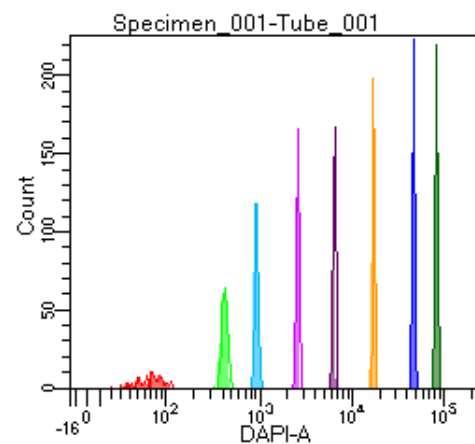

# BD FACSDiva 9.0

Tube: Tube\_001

Population	#Events	%Parent	%Total
All Events	3,591	####	100.0
P1	2,603	72.5	72.5
P2	189	7.3	5.3
P3	312	12.0	8.7
P4	363	13.9	10.1
P5	317	12.2	8.8
P6	334	12.8	9.3
P7	384	14.8	10.7
P8	336	12.9	9.4
P9	363	13.9	10.1