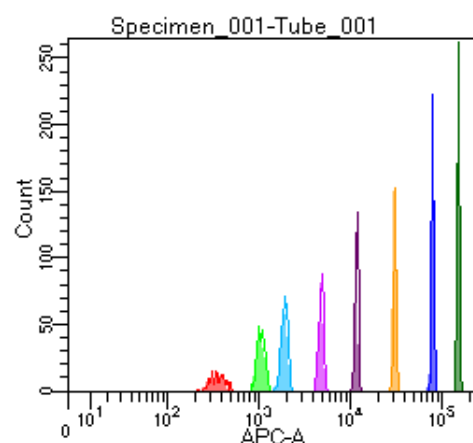

# BD FACSDiva 9.0

Tube: Tube\_001

Population	#Events	%Parent	%Total
All Events	3,591	####	100.0
P1	2,603	72.5	72.5
P2	189	7.3	5.3
P3	312	12.0	8.7
P4	363	13.9	10.1
P5	317	12.2	8.8
P6	334	12.8	9.3
P7	384	14.8	10.7
P8	336	12.9	9.4
P9	363	13.9	10.1