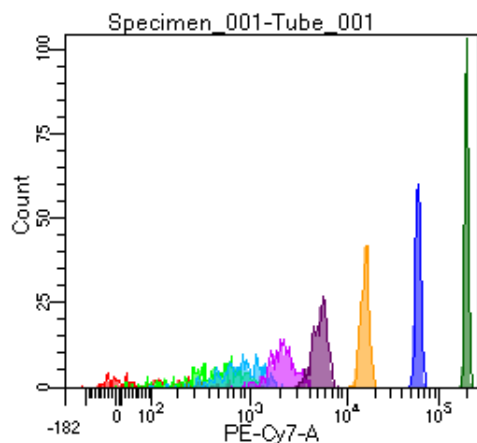

BD FACSDiva 9.0

Tube: Tube_001

Population	#Events	%Parent	%Total
All Events	2,673	####	100.0
P1	1,924	72.0	72.0
P2	127	6.6	4.8
P3	262	13.6	9.8
P4	257	13.4	9.6
P5	239	12.4	8.9
P6	271	14.1	10.1
P7	265	13.8	9.9
P8	248	12.9	9.3
P9	255	13.3	9.5