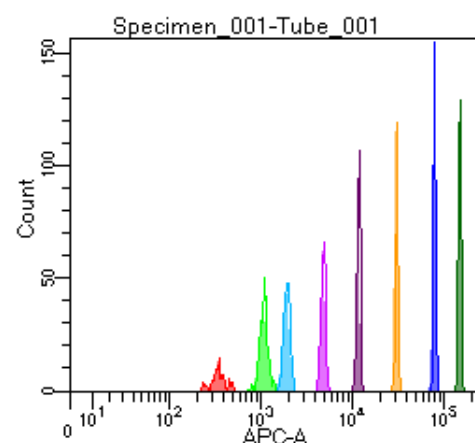

BD FACSDiva 9.0

Tube: Tube_001

Population	#Events	%Parent	%Total
All Events	2,673	####	100.0
P1	1,924	72.0	72.0
P2	127	6.6	4.8
P3	262	13.6	9.8
P4	257	13.4	9.6
P5	239	12.4	8.9
P6	271	14.1	10.1
P7	265	13.8	9.9
P8	248	12.9	9.3
P9	255	13.3	9.5