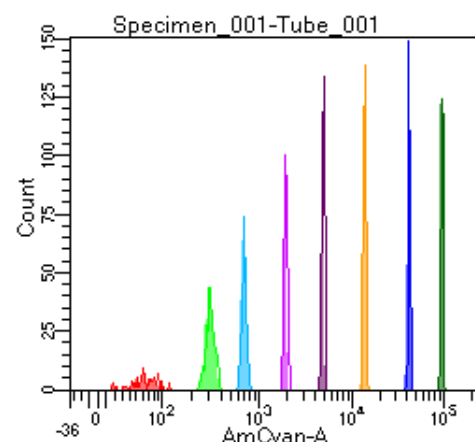

BD FACSDiva 9.0

Tube: Tube_001

Population	#Events	%Parent	%Total
All Events	2,673	####	100.0
P1	1,924	72.0	72.0
P2	127	6.6	4.8
P3	262	13.6	9.8
P4	257	13.4	9.6
P5	239	12.4	8.9
P6	271	14.1	10.1
P7	265	13.8	9.9
P8	248	12.9	9.3
P9	255	13.3	9.5