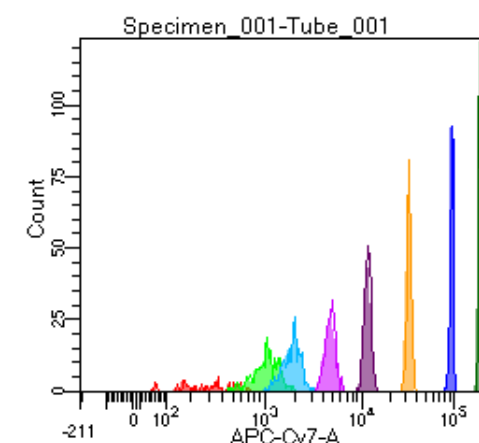

BD FACSDiva 9.0

Tube: Tube_001

Population	#Events	%Parent	%Total
All Events	2,673	####	100.0
P1	1,924	72.0	72.0
P2	127	6.6	4.8
P3	262	13.6	9.8
P4	257	13.4	9.6
P5	239	12.4	8.9
P6	271	14.1	10.1
P7	265	13.8	9.9
P8	248	12.9	9.3
P9	255	13.3	9.5