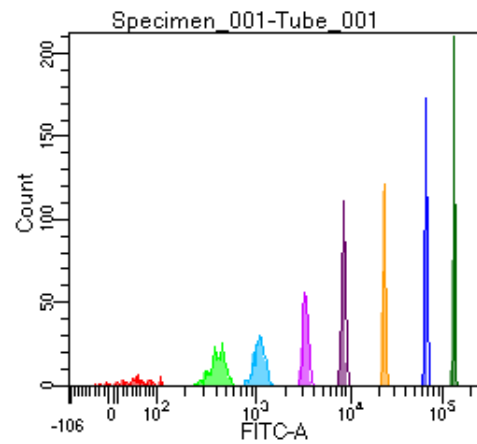

BD FACSDiva 9.0

Tube: Tube_001

Population	#Events	%Parent	%Total
All Events	2,673	####	100.0
P1	1,924	72.0	72.0
P2	127	6.6	4.8
P3	262	13.6	9.8
P4	257	13.4	9.6
P5	239	12.4	8.9
P6	271	14.1	10.1
P7	265	13.8	9.9
P8	248	12.9	9.3
P9	255	13.3	9.5