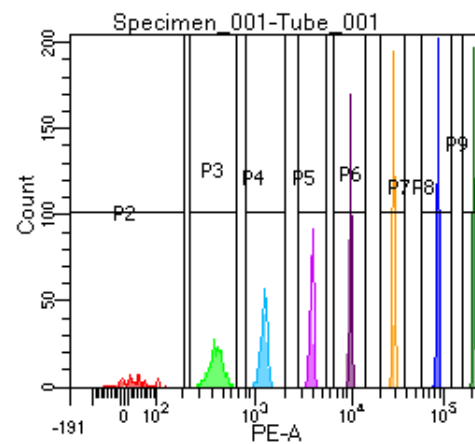

BD FACSDiva 9.0

Tube: Tube_001

Population	#Events	%Parent	%Total
All Events	2,673	####	100.0
P1	1,924	72.0	72.0
P2	127	6.6	4.8
P3	262	13.6	9.8
P4	257	13.4	9.6
P5	239	12.4	8.9
P6	271	14.1	10.1
P7	265	13.8	9.9
P8	248	12.9	9.3
P9	255	13.3	9.5