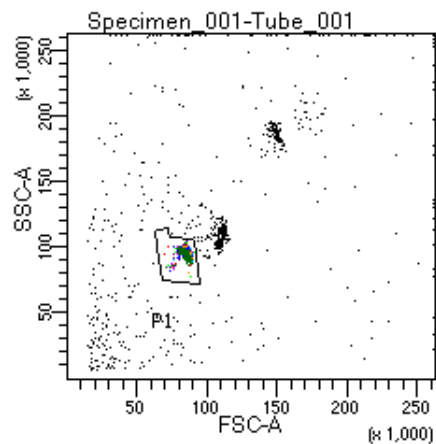

BD FACSDiva 9.0

Tube: Tube_001

Population	#Events	%Parent	%Total
All Events	2,673	####	100.0
P1	1,924	72.0	72.0
P2	127	6.6	4.8
P3	262	13.6	9.8
P4	257	13.4	9.6
P5	239	12.4	8.9
P6	271	14.1	10.1
P7	265	13.8	9.9
P8	248	12.9	9.3
P9	255	13.3	9.5