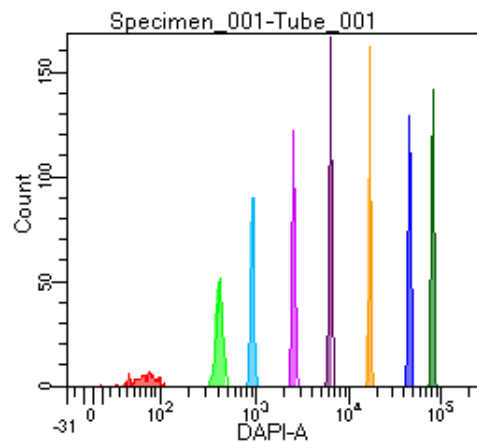

BD FACSDiva 9.0

Tube: Tube_001

Population	#Events	%Parent	%Total
All Events	2,673	####	100.0
P1	1,924	72.0	72.0
P2	127	6.6	4.8
P3	262	13.6	9.8
P4	257	13.4	9.6
P5	239	12.4	8.9
P6	271	14.1	10.1
P7	265	13.8	9.9
P8	248	12.9	9.3
P9	255	13.3	9.5