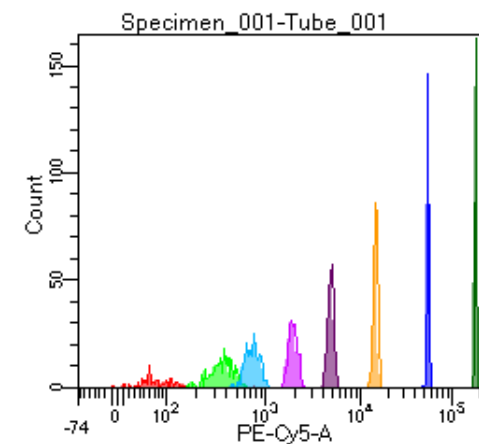

BD FACSDiva 9.0

Tube: Tube_001

Population	#Events	%Parent	%Total
All Events	2,673	####	100.0
P1	1,924	72.0	72.0
P2	127	6.6	4.8
P3	262	13.6	9.8
P4	257	13.4	9.6
P5	239	12.4	8.9
P6	271	14.1	10.1
P7	265	13.8	9.9
P8	248	12.9	9.3
P9	255	13.3	9.5