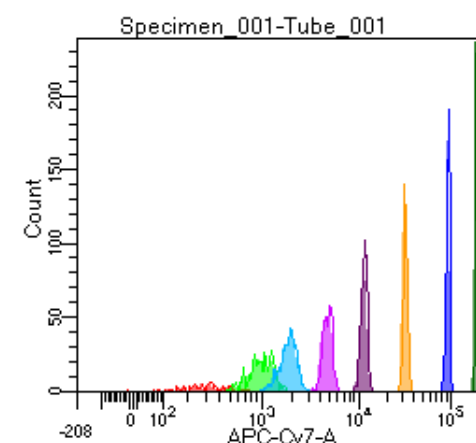

BD FACSDiva 9.0

Tube: Tube_001

Population	#Events	%Parent	%Total
All Events	5,000	####	100.0
P1	3,608	72.2	72.2
P2	203	5.6	4.1
P3	483	13.4	9.7
P4	509	14.1	10.2
P5	455	12.6	9.1
P6	468	13.0	9.4
P7	483	13.4	9.7
P8	497	13.8	9.9
P9	507	14.1	10.1