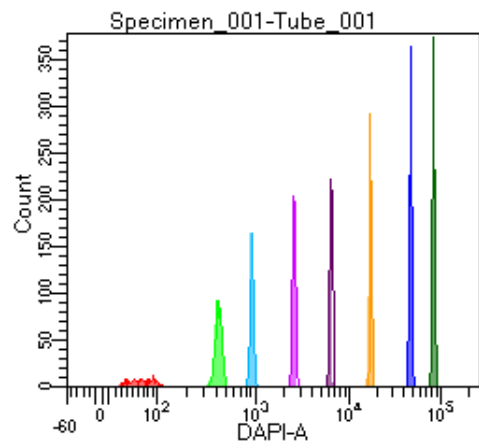

BD FACSDiva 9.0

Tube: Tube_001

Population	#Events	%Parent	%Total
All Events	5,000	####	100.0
P1	3,608	72.2	72.2
P2	203	5.6	4.1
P3	483	13.4	9.7
P4	509	14.1	10.2
P5	455	12.6	9.1
P6	468	13.0	9.4
P7	483	13.4	9.7
P8	497	13.8	9.9
P9	507	14.1	10.1