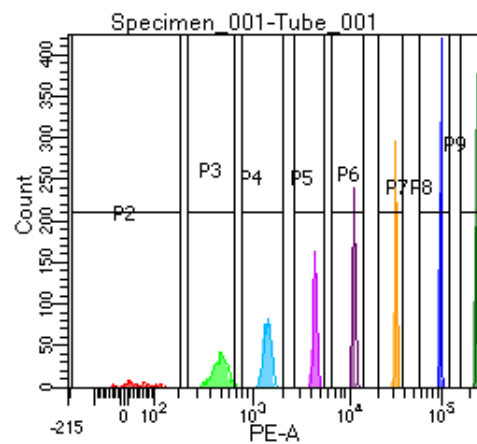

BD FACSDiva 9.0

Tube: Tube_001

Population	#Events	%Parent	%Total
All Events	5,000	####	100.0
P1	3,608	72.2	72.2
P2	203	5.6	4.1
P3	483	13.4	9.7
P4	509	14.1	10.2
P5	455	12.6	9.1
P6	468	13.0	9.4
P7	483	13.4	9.7
P8	497	13.8	9.9
P9	507	14.1	10.1