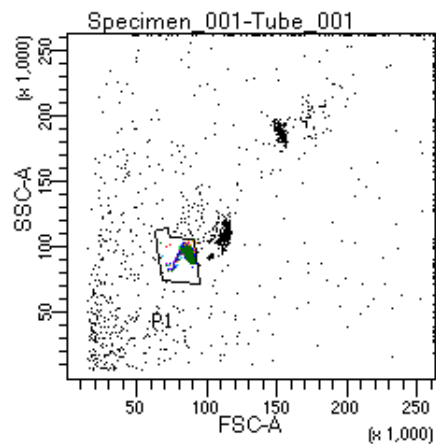

BD FACSDiva 9.0

Tube: Tube_001

Population	#Events	%Parent	%Total
All Events	5,000	####	100.0
P1	3,608	72.2	72.2
P2	203	5.6	4.1
P3	483	13.4	9.7
P4	509	14.1	10.2
P5	455	12.6	9.1
P6	468	13.0	9.4
P7	483	13.4	9.7
P8	497	13.8	9.9
P9	507	14.1	10.1