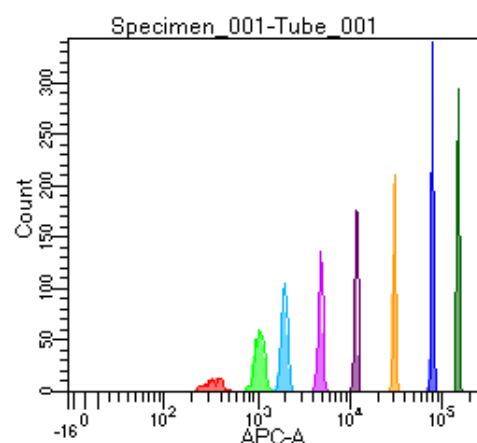

BD FACSDiva 9.0

Tube: Tube_001

Population	#Events	%Parent	%Total
All Events	5,000	####	100.0
P1	3,608	72.2	72.2
P2	203	5.6	4.1
P3	483	13.4	9.7
P4	509	14.1	10.2
P5	455	12.6	9.1
P6	468	13.0	9.4
P7	483	13.4	9.7
P8	497	13.8	9.9
P9	507	14.1	10.1