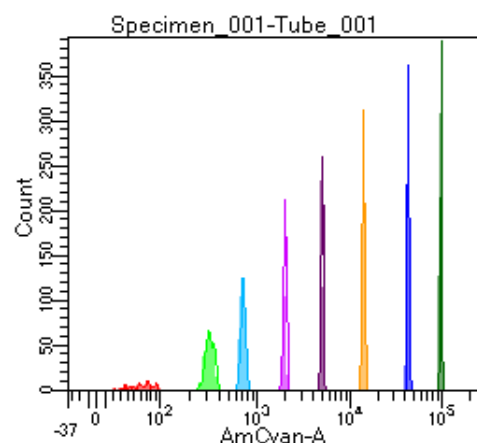

BD FACSDiva 9.0

Tube: Tube_001

Population	#Events	%Parent	%Total
All Events	5,000	####	100.0
P1	3,608	72.2	72.2
P2	203	5.6	4.1
P3	483	13.4	9.7
P4	509	14.1	10.2
P5	455	12.6	9.1
P6	468	13.0	9.4
P7	483	13.4	9.7
P8	497	13.8	9.9
P9	507	14.1	10.1