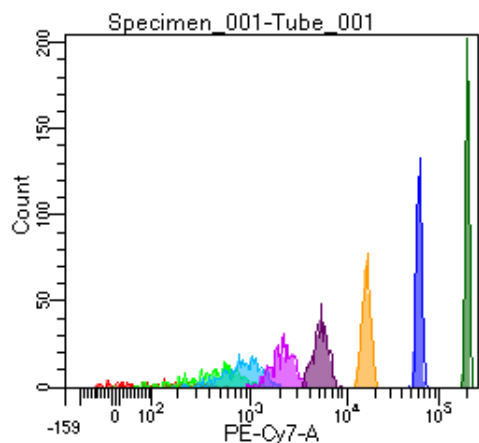

BD FACSDiva 9.0

Tube: Tube_001

Population	#Events	%Parent	%Total
All Events	5,000	####	100.0
P1	3,608	72.2	72.2
P2	203	5.6	4.1
P3	483	13.4	9.7
P4	509	14.1	10.2
P5	455	12.6	9.1
P6	468	13.0	9.4
P7	483	13.4	9.7
P8	497	13.8	9.9
P9	507	14.1	10.1