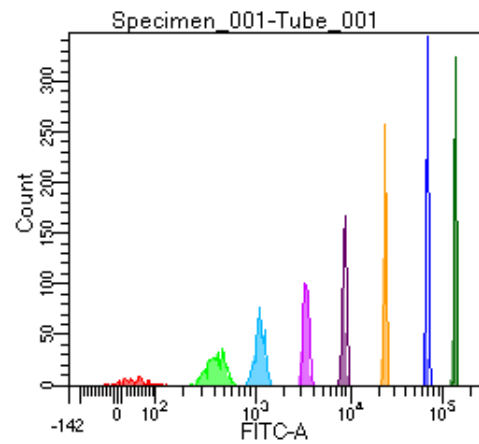

BD FACSDiva 9.0

Tube: Tube_001

Population	#Events	%Parent	%Total
All Events	5,000	####	100.0
P1	3,608	72.2	72.2
P2	203	5.6	4.1
P3	483	13.4	9.7
P4	509	14.1	10.2
P5	455	12.6	9.1
P6	468	13.0	9.4
P7	483	13.4	9.7
P8	497	13.8	9.9
P9	507	14.1	10.1