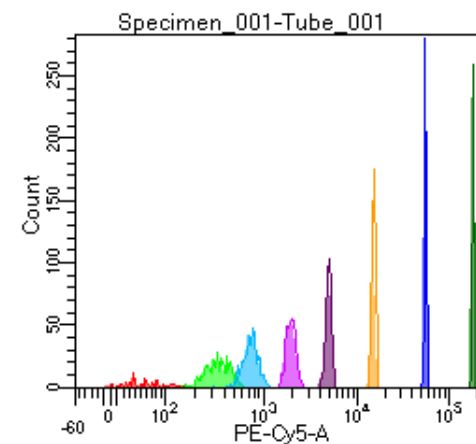

BD FACSDiva 9.0

Tube: Tube_001

Population	#Events	%Parent	%Total
All Events	5,000	####	100.0
P1	3,608	72.2	72.2
P2	203	5.6	4.1
P3	483	13.4	9.7
P4	509	14.1	10.2
P5	455	12.6	9.1
P6	468	13.0	9.4
P7	483	13.4	9.7
P8	497	13.8	9.9
P9	507	14.1	10.1