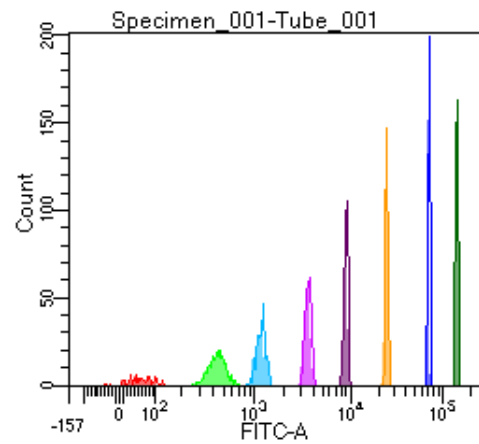

BD FACSDiva 9.0

Tube: Tube_001

Population	#Events	%Parent	%Total
All Events	3,078	####	100.0
P1	2,155	70.0	70.0
P2	124	5.8	4.0
P3	274	12.7	8.9
P4	266	12.3	8.6
P5	294	13.6	9.6
P6	307	14.2	10.0
P7	290	13.5	9.4
P8	283	13.1	9.2
P9	313	14.5	10.2