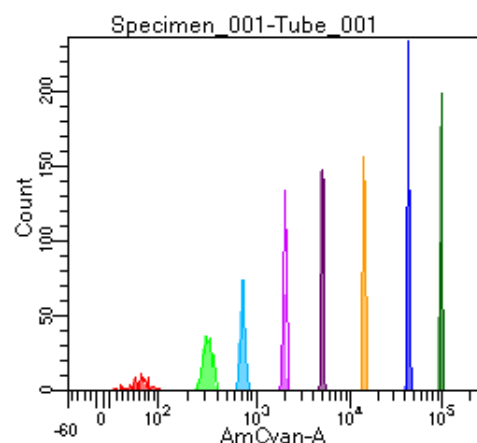

BD FACSDiva 9.0

Tube: Tube_001

Population	#Events	%Parent	%Total
All Events	3,078	####	100.0
P1	2,155	70.0	70.0
P2	124	5.8	4.0
P3	274	12.7	8.9
P4	266	12.3	8.6
P5	294	13.6	9.6
P6	307	14.2	10.0
P7	290	13.5	9.4
P8	283	13.1	9.2
P9	313	14.5	10.2