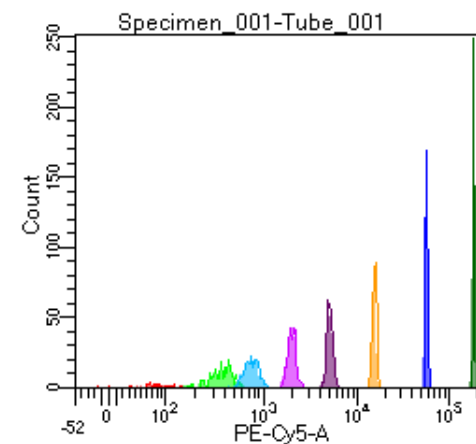

BD FACSDiva 9.0

Tube: Tube_001

Population	#Events	%Parent	%Total
All Events	3,078	####	100.0
P1	2,155	70.0	70.0
P2	124	5.8	4.0
P3	274	12.7	8.9
P4	266	12.3	8.6
P5	294	13.6	9.6
P6	307	14.2	10.0
P7	290	13.5	9.4
P8	283	13.1	9.2
P9	313	14.5	10.2