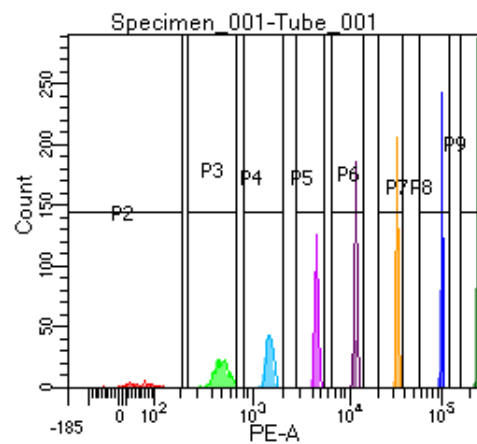

BD FACSDiva 9.0

Tube: Tube_001

Population	#Events	%Parent	%Total
All Events	3,078	####	100.0
P1	2,155	70.0	70.0
P2	124	5.8	4.0
P3	274	12.7	8.9
P4	266	12.3	8.6
P5	294	13.6	9.6
P6	307	14.2	10.0
P7	290	13.5	9.4
P8	283	13.1	9.2
P9	313	14.5	10.2