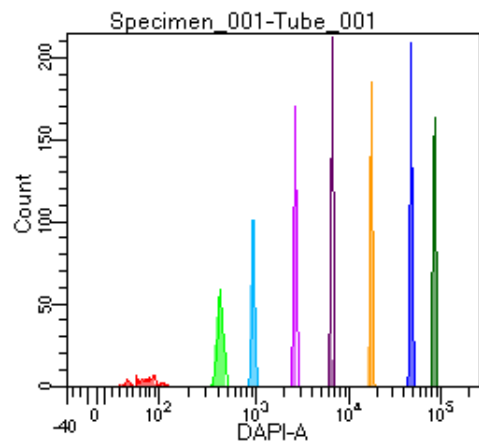

BD FACSDiva 9.0

Tube: Tube_001

Population	#Events	%Parent	%Total
All Events	3,078	####	100.0
P1	2,155	70.0	70.0
P2	124	5.8	4.0
P3	274	12.7	8.9
P4	266	12.3	8.6
P5	294	13.6	9.6
P6	307	14.2	10.0
P7	290	13.5	9.4
P8	283	13.1	9.2
P9	313	14.5	10.2