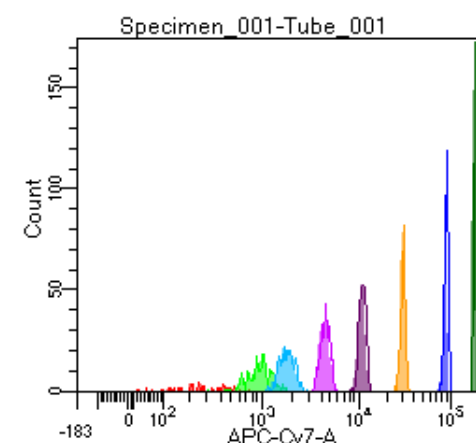

BD FACSDiva 9.0

Tube: Tube_001

Population	#Events	%Parent	%Total
All Events	3,078	####	100.0
P1	2,155	70.0	70.0
P2	124	5.8	4.0
P3	274	12.7	8.9
P4	266	12.3	8.6
P5	294	13.6	9.6
P6	307	14.2	10.0
P7	290	13.5	9.4
P8	283	13.1	9.2
P9	313	14.5	10.2