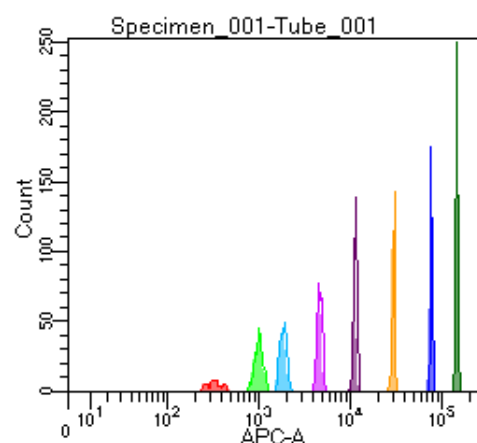

BD FACSDiva 9.0

Tube: Tube_001

Population	#Events	%Parent	%Total
All Events	3,078	####	100.0
P1	2,155	70.0	70.0
P2	124	5.8	4.0
P3	274	12.7	8.9
P4	266	12.3	8.6
P5	294	13.6	9.6
P6	307	14.2	10.0
P7	290	13.5	9.4
P8	283	13.1	9.2
P9	313	14.5	10.2