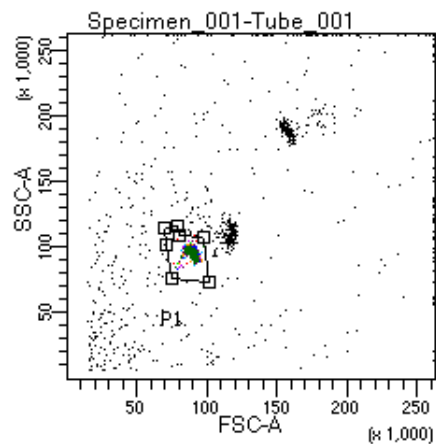

BD FACSDiva 9.0

Tube: Tube_001

Population	#Events	%Parent	%Total
All Events	3,078	####	100.0
P1	2,155	70.0	70.0
P2	124	5.8	4.0
P3	274	12.7	8.9
P4	266	12.3	8.6
P5	294	13.6	9.6
P6	307	14.2	10.0
P7	290	13.5	9.4
P8	283	13.1	9.2
P9	313	14.5	10.2