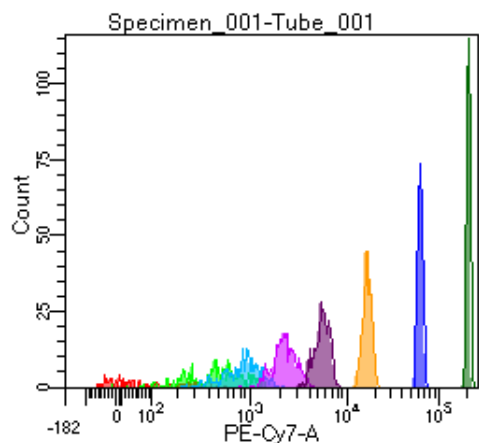

BD FACSDiva 9.0

Tube: Tube_001

Population	#Events	%Parent	%Total
All Events	3,078	####	100.0
P1	2,155	70.0	70.0
P2	124	5.8	4.0
P3	274	12.7	8.9
P4	266	12.3	8.6
P5	294	13.6	9.6
P6	307	14.2	10.0
P7	290	13.5	9.4
P8	283	13.1	9.2
P9	313	14.5	10.2