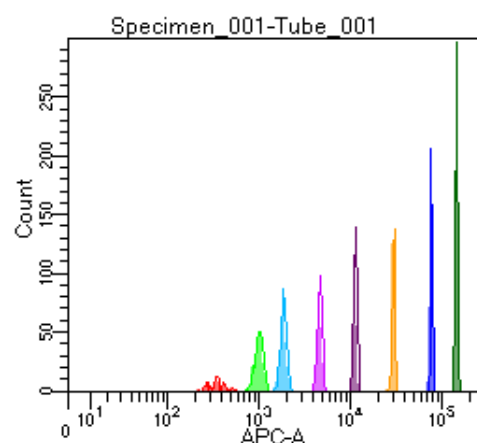

BD FACSDiva 9.0

Tube: Tube_001

Population	#Events	%Parent	%Total
All Events	3,672	####	100.0
P1	2,674	72.8	72.8
P2	147	5.5	4.0
P3	355	13.3	9.7
P4	366	13.7	10.0
P5	337	12.6	9.2
P6	351	13.1	9.6
P7	353	13.2	9.6
P8	355	13.3	9.7
P9	406	15.2	11.1