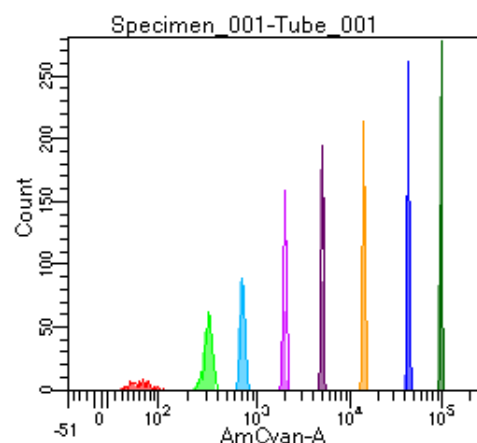

BD FACSDiva 9.0

Tube: Tube_001

Population	#Events	%Parent	%Total
All Events	3,672	####	100.0
P1	2,674	72.8	72.8
P2	147	5.5	4.0
P3	355	13.3	9.7
P4	366	13.7	10.0
P5	337	12.6	9.2
P6	351	13.1	9.6
P7	353	13.2	9.6
P8	355	13.3	9.7
P9	406	15.2	11.1