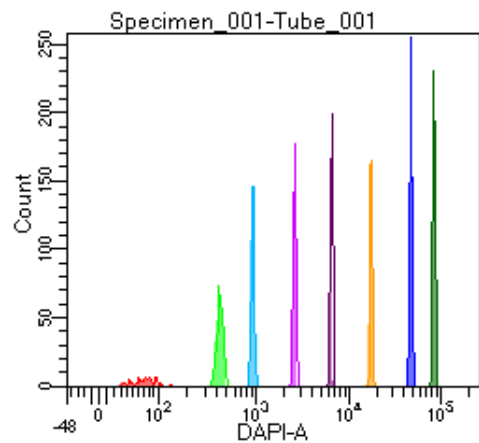

BD FACSDiva 9.0

Tube: Tube_001

Population	#Events	%Parent	%Total
All Events	3,672	####	100.0
P1	2,674	72.8	72.8
P2	147	5.5	4.0
P3	355	13.3	9.7
P4	366	13.7	10.0
P5	337	12.6	9.2
P6	351	13.1	9.6
P7	353	13.2	9.6
P8	355	13.3	9.7
P9	406	15.2	11.1