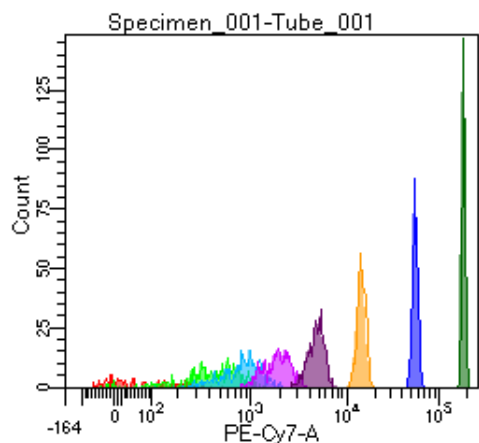

BD FACSDiva 9.0

Tube: Tube_001

Population	#Events	%Parent	%Total
All Events	3,672	####	100.0
P1	2,674	72.8	72.8
P2	147	5.5	4.0
P3	355	13.3	9.7
P4	366	13.7	10.0
P5	337	12.6	9.2
P6	351	13.1	9.6
P7	353	13.2	9.6
P8	355	13.3	9.7
P9	406	15.2	11.1