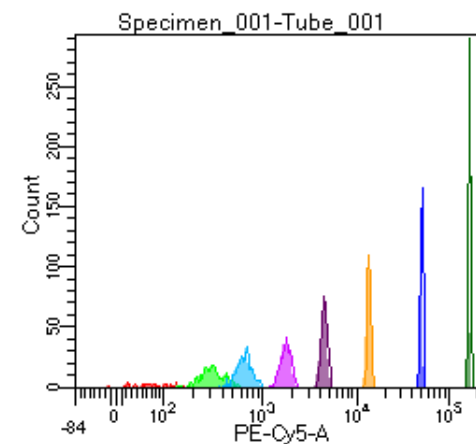

BD FACSDiva 9.0

Tube: Tube_001

Population	#Events	%Parent	%Total
All Events	3,672	####	100.0
P1	2,674	72.8	72.8
P2	147	5.5	4.0
P3	355	13.3	9.7
P4	366	13.7	10.0
P5	337	12.6	9.2
P6	351	13.1	9.6
P7	353	13.2	9.6
P8	355	13.3	9.7
P9	406	15.2	11.1