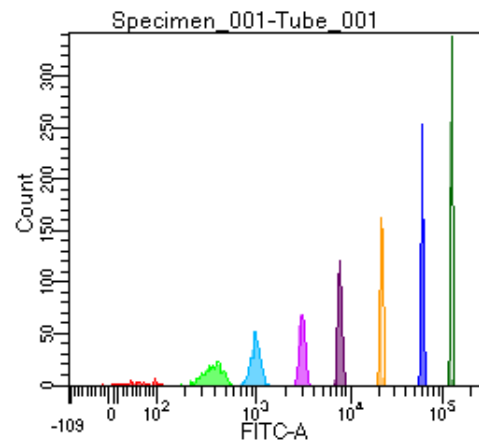

BD FACSDiva 9.0

Tube: Tube_001

Population	#Events	%Parent	%Total
All Events	3,672	####	100.0
P1	2,674	72.8	72.8
P2	147	5.5	4.0
P3	355	13.3	9.7
P4	366	13.7	10.0
P5	337	12.6	9.2
P6	351	13.1	9.6
P7	353	13.2	9.6
P8	355	13.3	9.7
P9	406	15.2	11.1