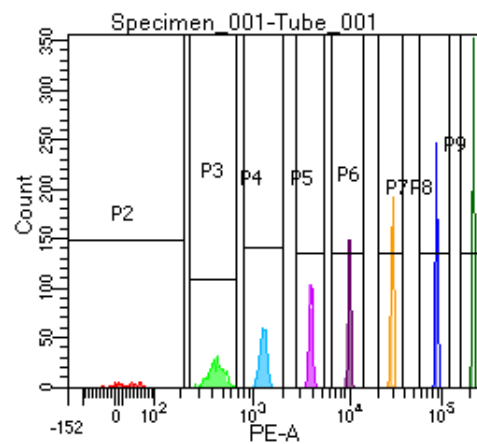

BD FACSDiva 9.0

Tube: Tube_001

Population	#Events	%Parent	%Total
All Events	3,672	####	100.0
P1	2,674	72.8	72.8
P2	147	5.5	4.0
P3	355	13.3	9.7
P4	366	13.7	10.0
P5	337	12.6	9.2
P6	351	13.1	9.6
P7	353	13.2	9.6
P8	355	13.3	9.7
P9	406	15.2	11.1