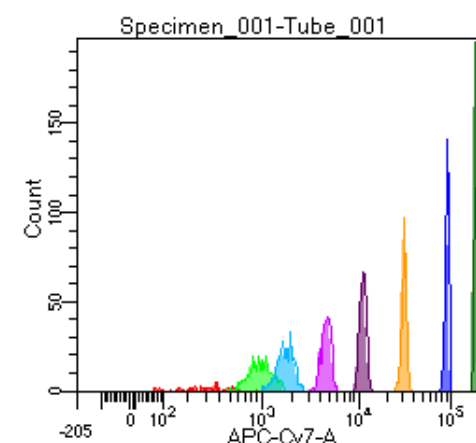

BD FACSDiva 9.0

Tube: Tube_001

Population	#Events	%Parent	%Total
All Events	3,672	####	100.0
P1	2,674	72.8	72.8
P2	147	5.5	4.0
P3	355	13.3	9.7
P4	366	13.7	10.0
P5	337	12.6	9.2
P6	351	13.1	9.6
P7	353	13.2	9.6
P8	355	13.3	9.7
P9	406	15.2	11.1