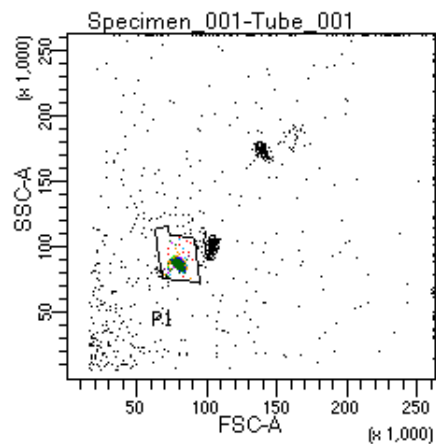

BD FACSDiva 9.0

Tube: Tube_001

Population	#Events	%Parent	%Total
All Events	3,672	####	100.0
P1	2,674	72.8	72.8
P2	147	5.5	4.0
P3	355	13.3	9.7
P4	366	13.7	10.0
P5	337	12.6	9.2
P6	351	13.1	9.6
P7	353	13.2	9.6
P8	355	13.3	9.7
P9	406	15.2	11.1