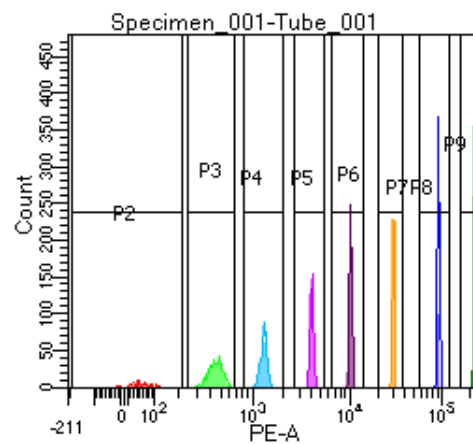

BD FACSDiva 9.0

Tube: Tube\_001

Population	#Events	%Parent	%Total
All Events	5,000	####	100.0
P1	3,590	71.8	71.8
P2	192	5.3	3.8
P3	476	13.3	9.5
P4	417	11.6	8.3
P5	488	13.6	9.8
P6	474	13.2	9.5
P7	483	13.5	9.7
P8	523	14.6	10.5
P9	534	14.9	10.7