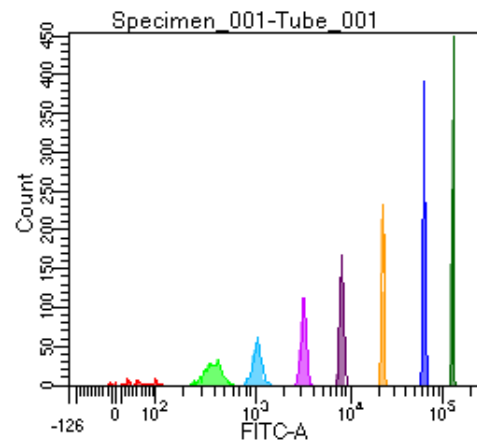

BD FACSDiva 9.0

Tube: Tube\_001

Population	#Events	%Parent	%Total
All Events	5,000	####	100.0
P1	3,590	71.8	71.8
P2	192	5.3	3.8
P3	476	13.3	9.5
P4	417	11.6	8.3
P5	488	13.6	9.8
P6	474	13.2	9.5
P7	483	13.5	9.7
P8	523	14.6	10.5
P9	534	14.9	10.7