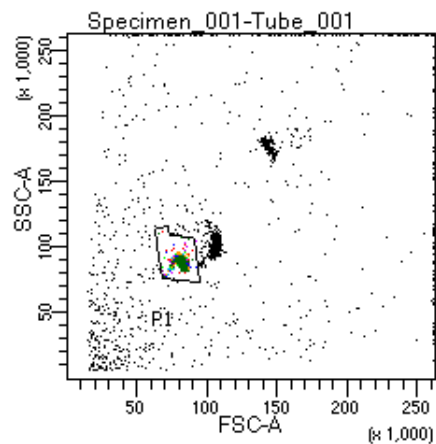

BD FACSDiva 9.0

Tube: Tube\_001

Population	#Events	%Parent	%Total
All Events	5,000	####	100.0
P1	3,590	71.8	71.8
P2	192	5.3	3.8
P3	476	13.3	9.5
P4	417	11.6	8.3
P5	488	13.6	9.8
P6	474	13.2	9.5
P7	483	13.5	9.7
P8	523	14.6	10.5
P9	534	14.9	10.7