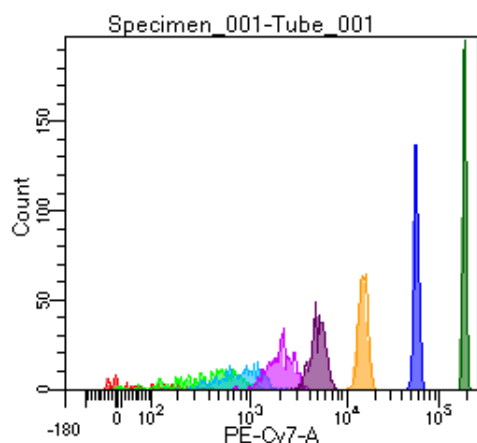

BD FACSDiva 9.0

Tube: Tube\_001

Population	#Events	%Parent	%Total
All Events	5,000	####	100.0
P1	3,590	71.8	71.8
P2	192	5.3	3.8
P3	476	13.3	9.5
P4	417	11.6	8.3
P5	488	13.6	9.8
P6	474	13.2	9.5
P7	483	13.5	9.7
P8	523	14.6	10.5
P9	534	14.9	10.7