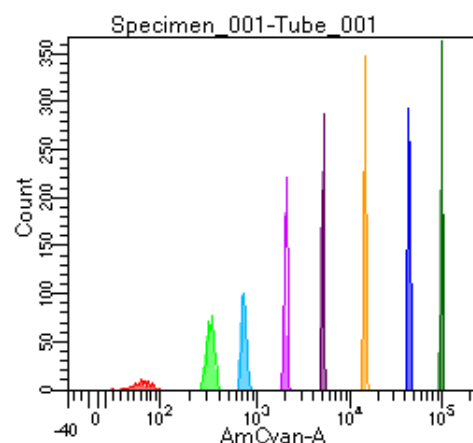

BD FACSDiva 9.0

Tube: Tube\_001

Population	#Events	%Parent	%Total
All Events	5,000	####	100.0
P1	3,590	71.8	71.8
P2	192	5.3	3.8
P3	476	13.3	9.5
P4	417	11.6	8.3
P5	488	13.6	9.8
P6	474	13.2	9.5
P7	483	13.5	9.7
P8	523	14.6	10.5
P9	534	14.9	10.7