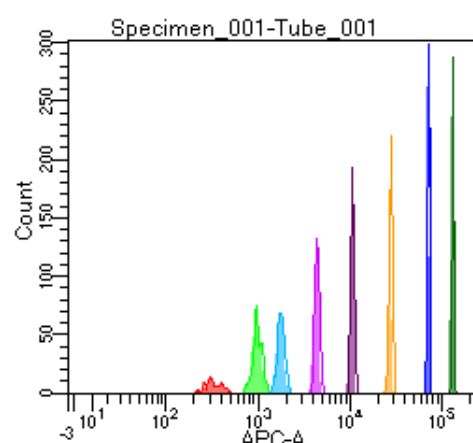

BD FACSDiva 9.0

Tube: Tube\_001

Population	#Events	%Parent	%Total
All Events	5,000	####	100.0
P1	3,590	71.8	71.8
P2	192	5.3	3.8
P3	476	13.3	9.5
P4	417	11.6	8.3
P5	488	13.6	9.8
P6	474	13.2	9.5
P7	483	13.5	9.7
P8	523	14.6	10.5
P9	534	14.9	10.7