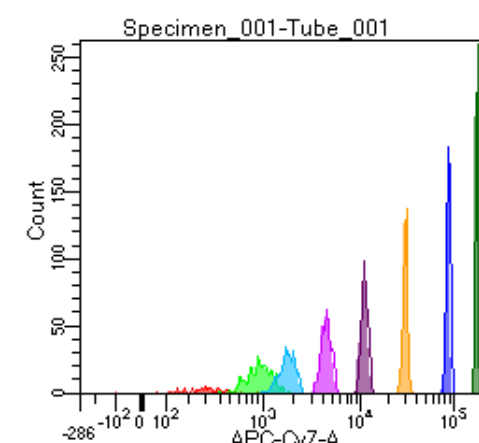

BD FACSDiva 9.0

Tube: Tube\_001

Population	#Events	%Parent	%Total
All Events	5,000	####	100.0
P1	3,590	71.8	71.8
P2	192	5.3	3.8
P3	476	13.3	9.5
P4	417	11.6	8.3
P5	488	13.6	9.8
P6	474	13.2	9.5
P7	483	13.5	9.7
P8	523	14.6	10.5
P9	534	14.9	10.7