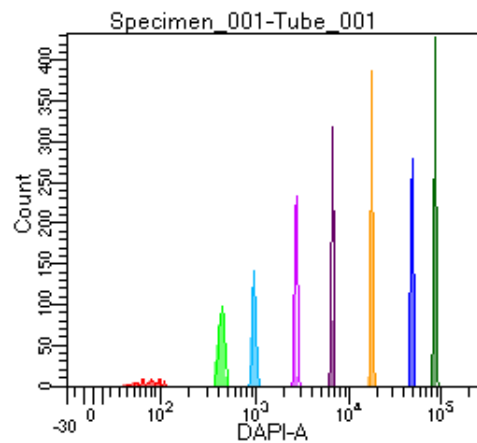

BD FACSDiva 9.0

Tube: Tube\_001

Population	#Events	%Parent	%Total
All Events	5,000	####	100.0
P1	3,590	71.8	71.8
P2	192	5.3	3.8
P3	476	13.3	9.5
P4	417	11.6	8.3
P5	488	13.6	9.8
P6	474	13.2	9.5
P7	483	13.5	9.7
P8	523	14.6	10.5
P9	534	14.9	10.7