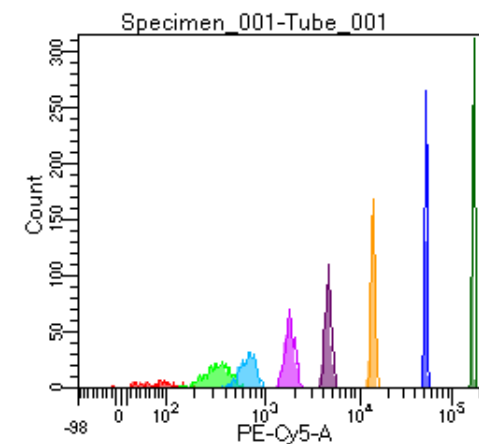

BD FACSDiva 9.0

Tube: Tube\_001

Population	#Events	%Parent	%Total
All Events	5,000	####	100.0
P1	3,590	71.8	71.8
P2	192	5.3	3.8
P3	476	13.3	9.5
P4	417	11.6	8.3
P5	488	13.6	9.8
P6	474	13.2	9.5
P7	483	13.5	9.7
P8	523	14.6	10.5
P9	534	14.9	10.7