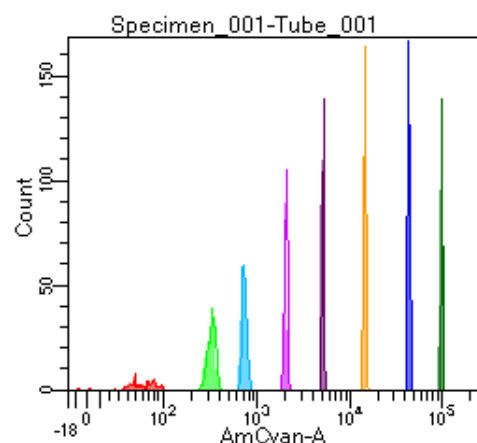

BD FACSDiva 9.0

Tube: Tube_001

Population	#Events	%Parent	%Total
All Events	2,430	####	100.0
P1	1,745	71.8	71.8
P2	106	6.1	4.4
P3	225	12.9	9.3
P4	238	13.6	9.8
P5	225	12.9	9.3
P6	234	13.4	9.6
P7	230	13.2	9.5
P8	257	14.7	10.6
P9	225	12.9	9.3