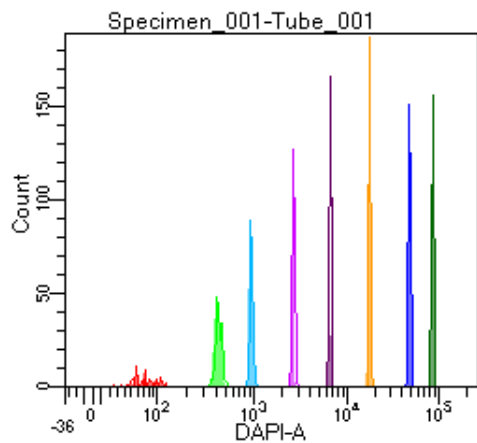

BD FACSDiva 9.0

Tube: Tube_001

Population	#Events	%Parent	%Total
All Events	2,430	####	100.0
P1	1,745	71.8	71.8
P2	106	6.1	4.4
P3	225	12.9	9.3
P4	238	13.6	9.8
P5	225	12.9	9.3
P6	234	13.4	9.6
P7	230	13.2	9.5
P8	257	14.7	10.6
P9	225	12.9	9.3