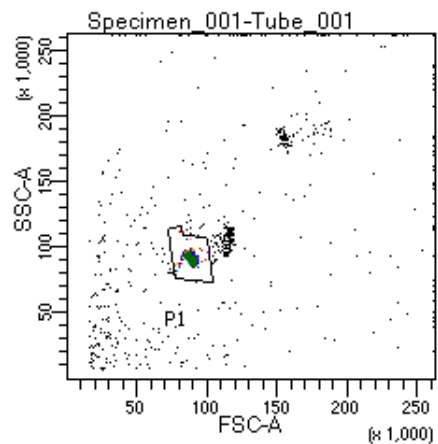

BD FACSDiva 9.0

Tube: Tube_001

Population	#Events	%Parent	%Total
All Events	2,430	####	100.0
P1	1,745	71.8	71.8
P2	106	6.1	4.4
P3	225	12.9	9.3
P4	238	13.6	9.8
P5	225	12.9	9.3
P6	234	13.4	9.6
P7	230	13.2	9.5
P8	257	14.7	10.6
P9	225	12.9	9.3