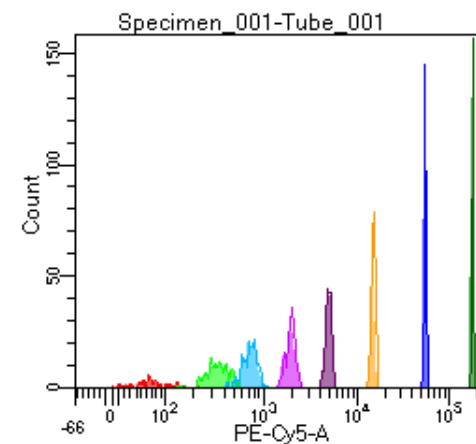

BD FACSDiva 9.0

Tube: Tube_001

Population	#Events	%Parent	%Total
All Events	2,430	####	100.0
P1	1,745	71.8	71.8
P2	106	6.1	4.4
P3	225	12.9	9.3
P4	238	13.6	9.8
P5	225	12.9	9.3
P6	234	13.4	9.6
P7	230	13.2	9.5
P8	257	14.7	10.6
P9	225	12.9	9.3