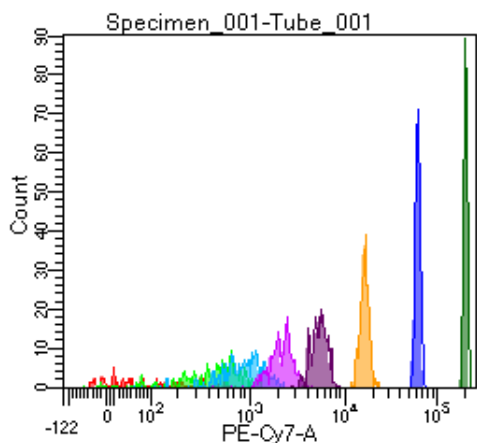

BD FACSDiva 9.0

Tube: Tube_001

Population	#Events	%Parent	%Total
All Events	2,430	####	100.0
P1	1,745	71.8	71.8
P2	106	6.1	4.4
P3	225	12.9	9.3
P4	238	13.6	9.8
P5	225	12.9	9.3
P6	234	13.4	9.6
P7	230	13.2	9.5
P8	257	14.7	10.6
P9	225	12.9	9.3