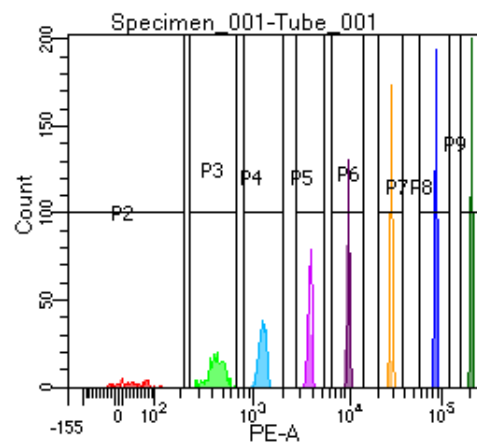

BD FACSDiva 9.0

Tube: Tube_001

Population	#Events	%Parent	%Total
All Events	2,430	####	100.0
P1	1,745	71.8	71.8
P2	106	6.1	4.4
P3	225	12.9	9.3
P4	238	13.6	9.8
P5	225	12.9	9.3
P6	234	13.4	9.6
P7	230	13.2	9.5
P8	257	14.7	10.6
P9	225	12.9	9.3