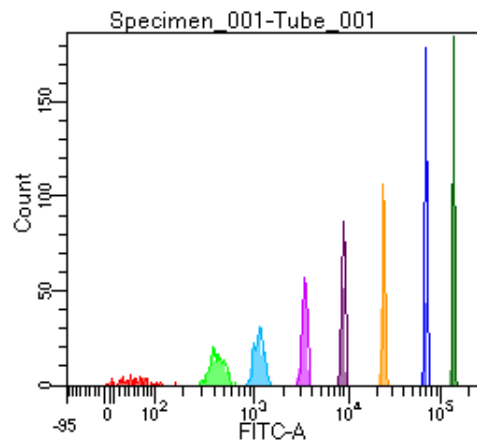

BD FACSDiva 9.0

Tube: Tube_001

Population	#Events	%Parent	%Total
All Events	2,430	####	100.0
P1	1,745	71.8	71.8
P2	106	6.1	4.4
P3	225	12.9	9.3
P4	238	13.6	9.8
P5	225	12.9	9.3
P6	234	13.4	9.6
P7	230	13.2	9.5
P8	257	14.7	10.6
P9	225	12.9	9.3