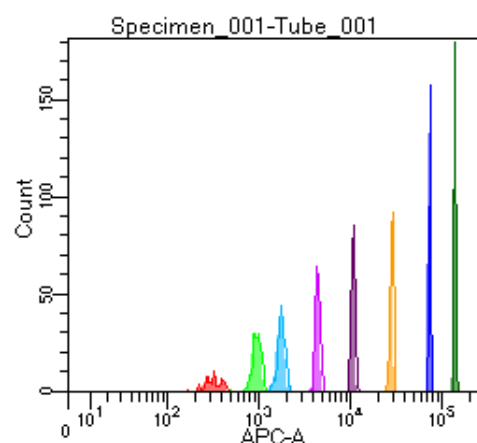

BD FACSDiva 9.0

Tube: Tube_001

Population	#Events	%Parent	%Total
All Events	2,430	####	100.0
P1	1,745	71.8	71.8
P2	106	6.1	4.4
P3	225	12.9	9.3
P4	238	13.6	9.8
P5	225	12.9	9.3
P6	234	13.4	9.6
P7	230	13.2	9.5
P8	257	14.7	10.6
P9	225	12.9	9.3