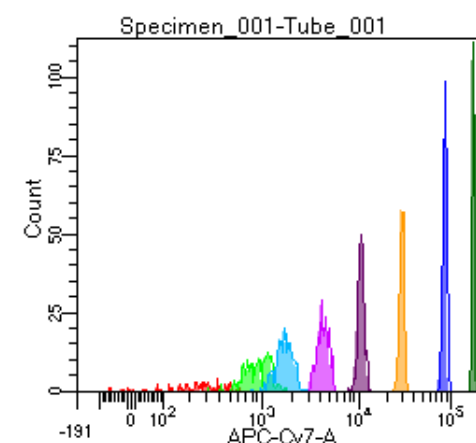

BD FACSDiva 9.0

Tube: Tube_001

Population	#Events	%Parent	%Total
All Events	2,430	####	100.0
P1	1,745	71.8	71.8
P2	106	6.1	4.4
P3	225	12.9	9.3
P4	238	13.6	9.8
P5	225	12.9	9.3
P6	234	13.4	9.6
P7	230	13.2	9.5
P8	257	14.7	10.6
P9	225	12.9	9.3