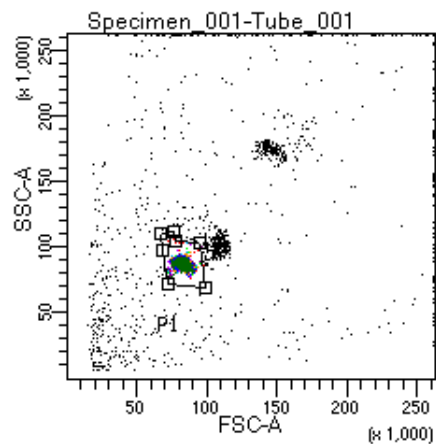

BD FACSDiva 9.0

Tube: Tube\_001

Population	#Events	%Parent	%Total
All Events	4,239	####	100.0
P1	3,040	71.7	71.7
P2	173	5.7	4.1
P3	397	13.1	9.4
P4	398	13.1	9.4
P5	351	11.5	8.3
P6	400	13.2	9.4
P7	409	13.5	9.6
P8	431	14.2	10.2
P9	464	15.3	10.9