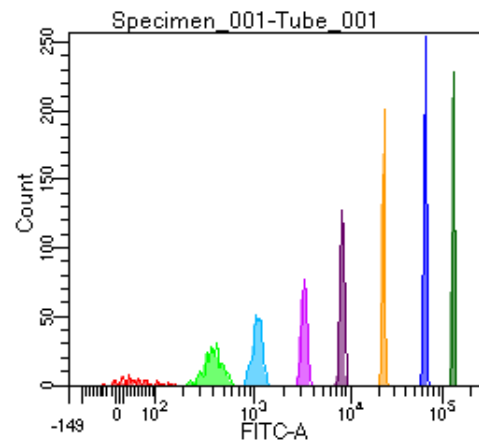

BD FACSDiva 9.0

Tube: Tube\_001

Population	#Events	%Parent	%Total
All Events	4,239	####	100.0
P1	3,040	71.7	71.7
P2	173	5.7	4.1
P3	397	13.1	9.4
P4	398	13.1	9.4
P5	351	11.5	8.3
P6	400	13.2	9.4
P7	409	13.5	9.6
P8	431	14.2	10.2
P9	464	15.3	10.9