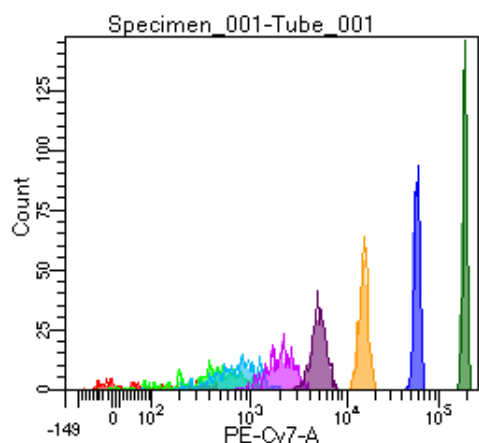

BD FACSDiva 9.0

Tube: Tube\_001

Population	#Events	%Parent	%Total
All Events	4,239	####	100.0
P1	3,040	71.7	71.7
P2	173	5.7	4.1
P3	397	13.1	9.4
P4	398	13.1	9.4
P5	351	11.5	8.3
P6	400	13.2	9.4
P7	409	13.5	9.6
P8	431	14.2	10.2
P9	464	15.3	10.9