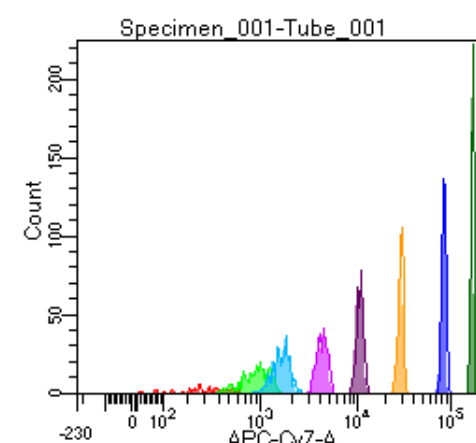

BD FACSDiva 9.0

Tube: Tube\_001

Population	#Events	%Parent	%Total
All Events	4,239	####	100.0
P1	3,040	71.7	71.7
P2	173	5.7	4.1
P3	397	13.1	9.4
P4	398	13.1	9.4
P5	351	11.5	8.3
P6	400	13.2	9.4
P7	409	13.5	9.6
P8	431	14.2	10.2
P9	464	15.3	10.9