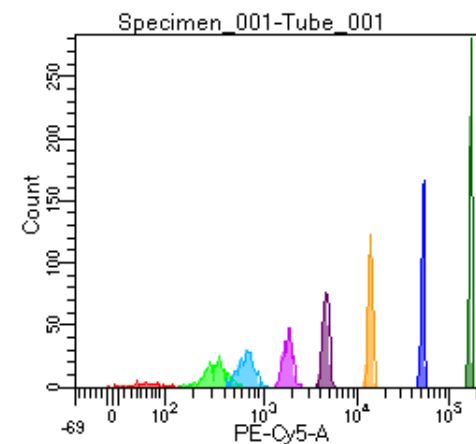

BD FACSDiva 9.0

Tube: Tube\_001

Population	#Events	%Parent	%Total
All Events	4,239	####	100.0
P1	3,040	71.7	71.7
P2	173	5.7	4.1
P3	397	13.1	9.4
P4	398	13.1	9.4
P5	351	11.5	8.3
P6	400	13.2	9.4
P7	409	13.5	9.6
P8	431	14.2	10.2
P9	464	15.3	10.9