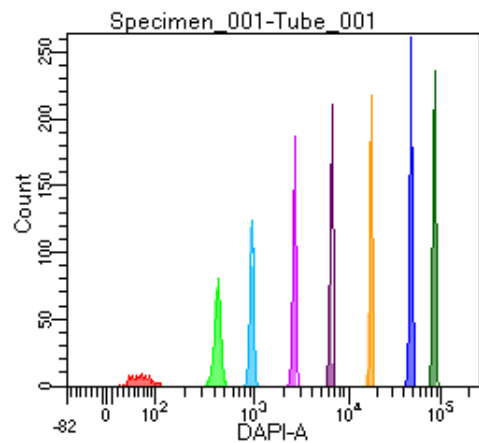

BD FACSDiva 9.0

Tube: Tube\_001

Population	#Events	%Parent	%Total
All Events	4,239	####	100.0
P1	3,040	71.7	71.7
P2	173	5.7	4.1
P3	397	13.1	9.4
P4	398	13.1	9.4
P5	351	11.5	8.3
P6	400	13.2	9.4
P7	409	13.5	9.6
P8	431	14.2	10.2
P9	464	15.3	10.9