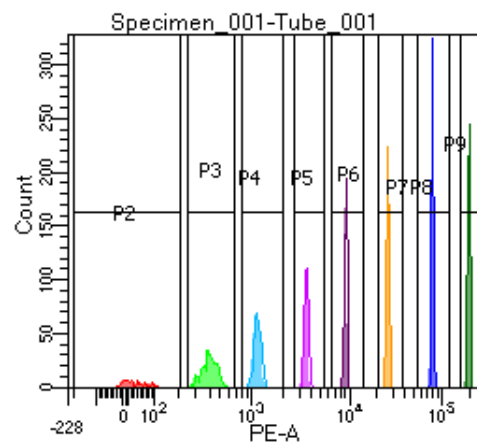

BD FACSDiva 9.0

Tube: Tube\_001

Population	#Events	%Parent	%Total
All Events	4,239	####	100.0
P1	3,040	71.7	71.7
P2	173	5.7	4.1
P3	397	13.1	9.4
P4	398	13.1	9.4
P5	351	11.5	8.3
P6	400	13.2	9.4
P7	409	13.5	9.6
P8	431	14.2	10.2
P9	464	15.3	10.9