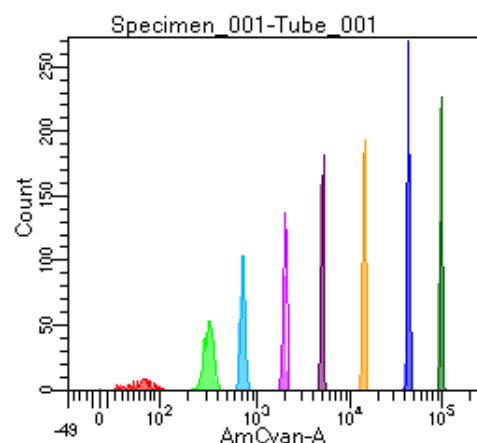

BD FACSDiva 9.0

Tube: Tube\_001

Population	#Events	%Parent	%Total
All Events	4,239	####	100.0
P1	3,040	71.7	71.7
P2	173	5.7	4.1
P3	397	13.1	9.4
P4	398	13.1	9.4
P5	351	11.5	8.3
P6	400	13.2	9.4
P7	409	13.5	9.6
P8	431	14.2	10.2
P9	464	15.3	10.9