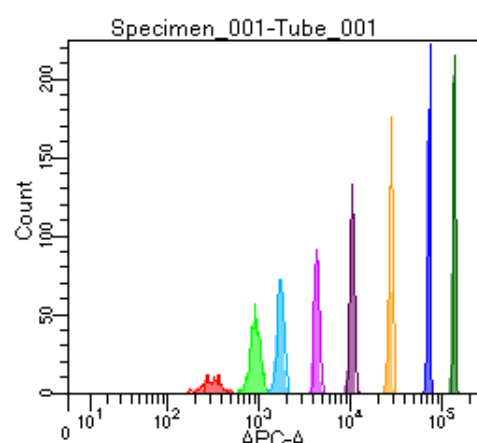

BD FACSDiva 9.0

Tube: Tube\_001

Population	#Events	%Parent	%Total
All Events	4,239	####	100.0
P1	3,040	71.7	71.7
P2	173	5.7	4.1
P3	397	13.1	9.4
P4	398	13.1	9.4
P5	351	11.5	8.3
P6	400	13.2	9.4
P7	409	13.5	9.6
P8	431	14.2	10.2
P9	464	15.3	10.9