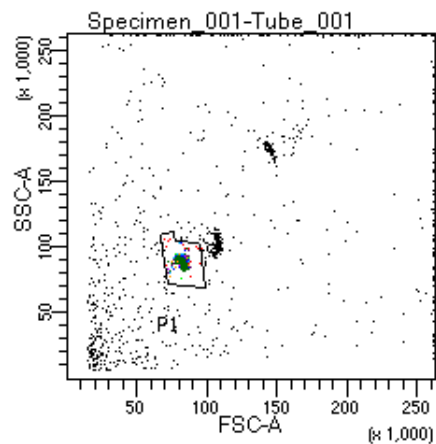

BD FACSDiva 9.0

Tube: Tube_001

Population	#Events	%Parent	%Total
All Events	2,943	####	100.0
P1	1,964	66.7	66.7
P2	109	5.5	3.7
P3	272	13.8	9.2
P4	250	12.7	8.5
P5	259	13.2	8.8
P6	258	13.1	8.8
P7	235	12.0	8.0
P8	270	13.7	9.2
P9	304	15.5	10.3