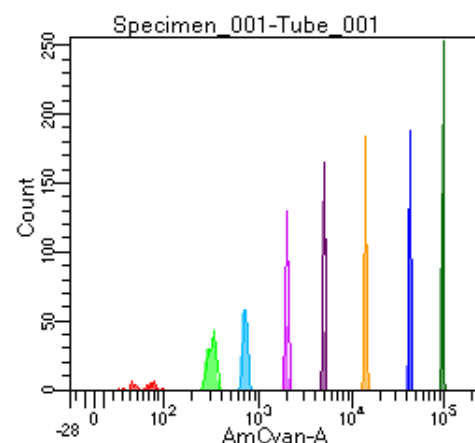

BD FACSDiva 9.0

Tube: Tube_001

Population	#Events	%Parent	%Total
All Events	2,943	####	100.0
P1	1,964	66.7	66.7
P2	109	5.5	3.7
P3	272	13.8	9.2
P4	250	12.7	8.5
P5	259	13.2	8.8
P6	258	13.1	8.8
P7	235	12.0	8.0
P8	270	13.7	9.2
P9	304	15.5	10.3