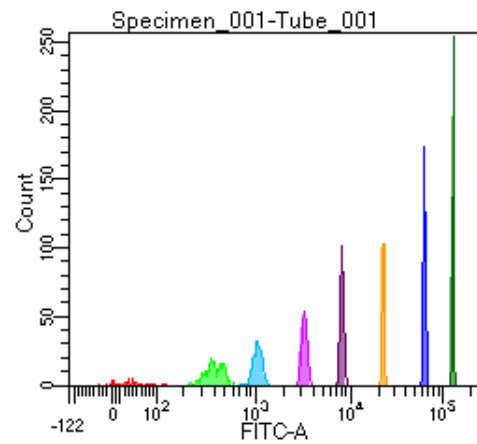

BD FACSDiva 9.0

Tube: Tube_001

Population	#Events	%Parent	%Total
All Events	2,943	####	100.0
P1	1,964	66.7	66.7
P2	109	5.5	3.7
P3	272	13.8	9.2
P4	250	12.7	8.5
P5	259	13.2	8.8
P6	258	13.1	8.8
P7	235	12.0	8.0
P8	270	13.7	9.2
P9	304	15.5	10.3