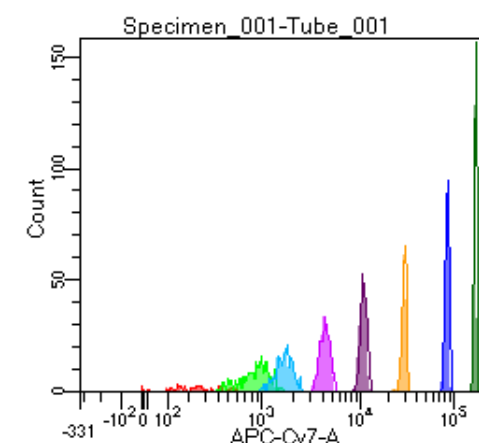

BD FACSDiva 9.0

Tube: Tube_001

Population	#Events	%Parent	%Total
All Events	2,943	####	100.0
P1	1,964	66.7	66.7
P2	109	5.5	3.7
P3	272	13.8	9.2
P4	250	12.7	8.5
P5	259	13.2	8.8
P6	258	13.1	8.8
P7	235	12.0	8.0
P8	270	13.7	9.2
P9	304	15.5	10.3