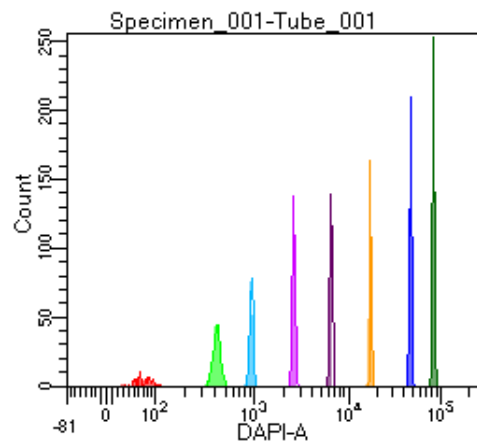

BD FACSDiva 9.0

Tube: Tube_001

Population	#Events	%Parent	%Total
All Events	2,943	####	100.0
P1	1,964	66.7	66.7
P2	109	5.5	3.7
P3	272	13.8	9.2
P4	250	12.7	8.5
P5	259	13.2	8.8
P6	258	13.1	8.8
P7	235	12.0	8.0
P8	270	13.7	9.2
P9	304	15.5	10.3