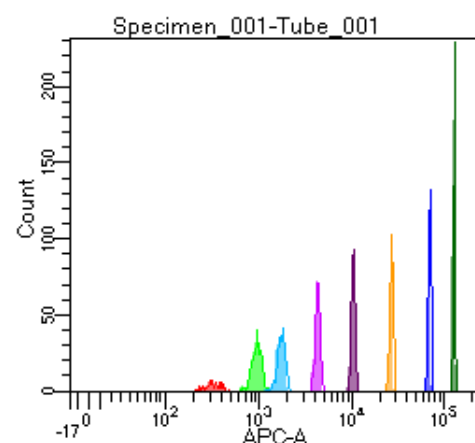

BD FACSDiva 9.0

Tube: Tube_001

Population	#Events	%Parent	%Total
All Events	2,943	####	100.0
P1	1,964	66.7	66.7
P2	109	5.5	3.7
P3	272	13.8	9.2
P4	250	12.7	8.5
P5	259	13.2	8.8
P6	258	13.1	8.8
P7	235	12.0	8.0
P8	270	13.7	9.2
P9	304	15.5	10.3