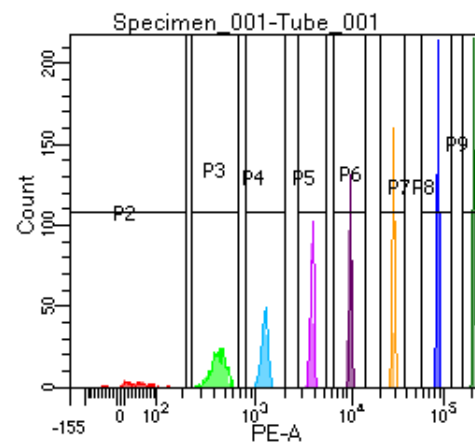

BD FACSDiva 9.0

Tube: Tube_001

Population	#Events	%Parent	%Total
All Events	2,943	####	100.0
P1	1,964	66.7	66.7
P2	109	5.5	3.7
P3	272	13.8	9.2
P4	250	12.7	8.5
P5	259	13.2	8.8
P6	258	13.1	8.8
P7	235	12.0	8.0
P8	270	13.7	9.2
P9	304	15.5	10.3