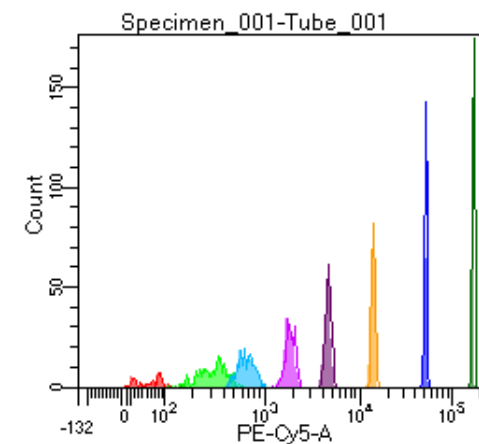

BD FACSDiva 9.0

Tube: Tube_001

Population	#Events	%Parent	%Total
All Events	2,943	####	100.0
P1	1,964	66.7	66.7
P2	109	5.5	3.7
P3	272	13.8	9.2
P4	250	12.7	8.5
P5	259	13.2	8.8
P6	258	13.1	8.8
P7	235	12.0	8.0
P8	270	13.7	9.2
P9	304	15.5	10.3