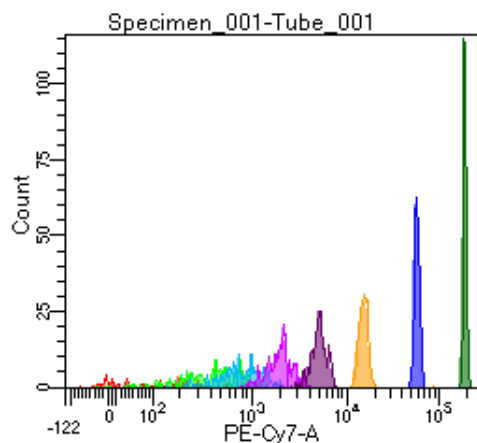

BD FACSDiva 9.0

Tube: Tube_001

Population	#Events	%Parent	%Total
All Events	2,943	####	100.0
P1	1,964	66.7	66.7
P2	109	5.5	3.7
P3	272	13.8	9.2
P4	250	12.7	8.5
P5	259	13.2	8.8
P6	258	13.1	8.8
P7	235	12.0	8.0
P8	270	13.7	9.2
P9	304	15.5	10.3