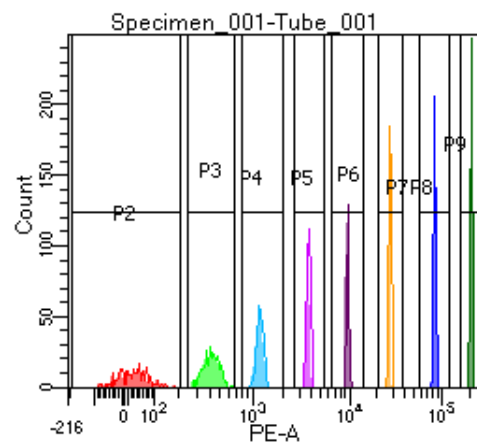

BD FACSDiva 9.0

Tube: Tube_001

Population	#Events	%Parent	%Total
All Events	2,862	####	100.0
P1	2,581	90.2	90.2
P2	328	12.7	11.5
P3	337	13.1	11.8
P4	315	12.2	11.0
P5	334	12.9	11.7
P6	285	11.0	10.0
P7	357	13.8	12.5
P8	303	11.7	10.6
P9	319	12.4	11.1