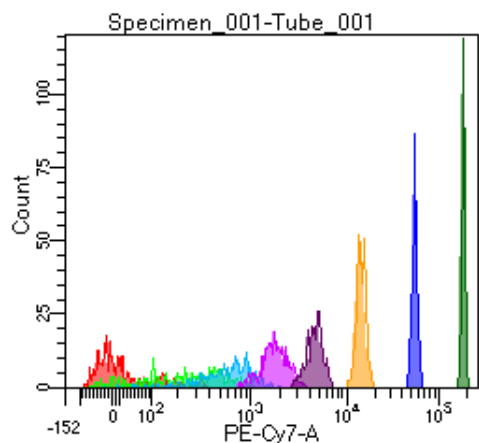

BD FACSDiva 9.0

Tube: Tube_001

Population	#Events	%Parent	%Total
All Events	2,862	####	100.0
P1	2,581	90.2	90.2
P2	328	12.7	11.5
P3	337	13.1	11.8
P4	315	12.2	11.0
P5	334	12.9	11.7
P6	285	11.0	10.0
P7	357	13.8	12.5
P8	303	11.7	10.6
P9	319	12.4	11.1