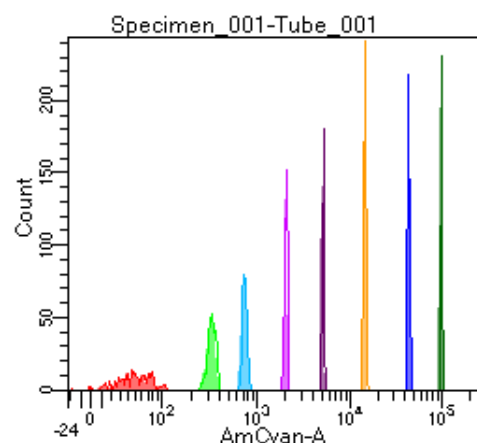

BD FACSDiva 9.0

Tube: Tube_001

Population	#Events	%Parent	%Total
All Events	2,862	####	100.0
P1	2,581	90.2	90.2
P2	328	12.7	11.5
P3	337	13.1	11.8
P4	315	12.2	11.0
P5	334	12.9	11.7
P6	285	11.0	10.0
P7	357	13.8	12.5
P8	303	11.7	10.6
P9	319	12.4	11.1