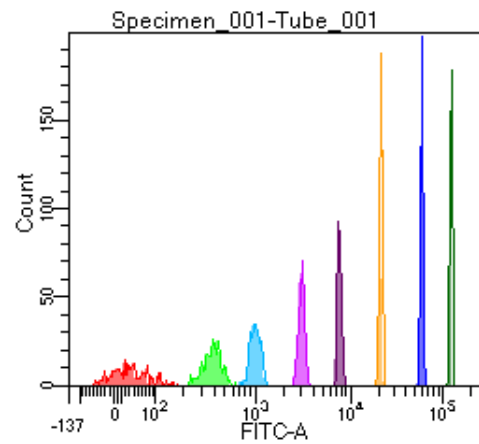

BD FACSDiva 9.0

Tube: Tube_001

Population	#Events	%Parent	%Total
All Events	2,862	####	100.0
P1	2,581	90.2	90.2
P2	328	12.7	11.5
P3	337	13.1	11.8
P4	315	12.2	11.0
P5	334	12.9	11.7
P6	285	11.0	10.0
P7	357	13.8	12.5
P8	303	11.7	10.6
P9	319	12.4	11.1