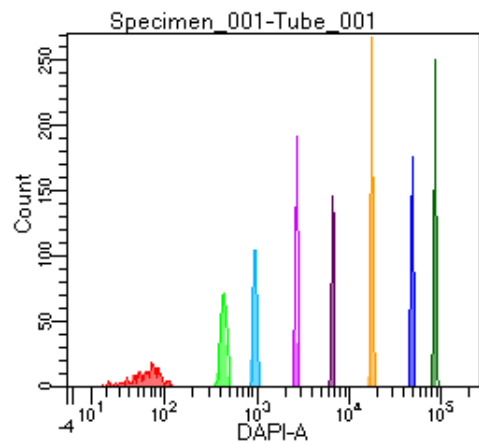

BD FACSDiva 9.0

Tube: Tube_001

Population	#Events	%Parent	%Total
All Events	2,862	####	100.0
P1	2,581	90.2	90.2
P2	328	12.7	11.5
P3	337	13.1	11.8
P4	315	12.2	11.0
P5	334	12.9	11.7
P6	285	11.0	10.0
P7	357	13.8	12.5
P8	303	11.7	10.6
P9	319	12.4	11.1