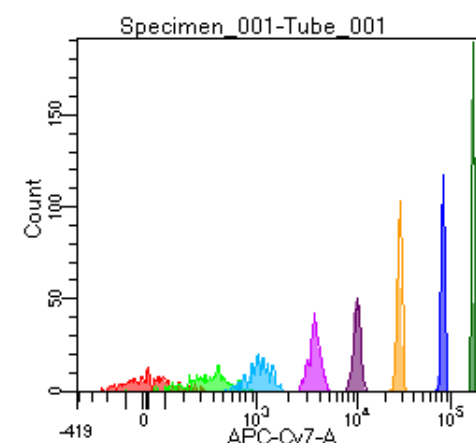

BD FACSDiva 9.0

Tube: Tube_001

Population	#Events	%Parent	%Total
All Events	2,862	####	100.0
P1	2,581	90.2	90.2
P2	328	12.7	11.5
P3	337	13.1	11.8
P4	315	12.2	11.0
P5	334	12.9	11.7
P6	285	11.0	10.0
P7	357	13.8	12.5
P8	303	11.7	10.6
P9	319	12.4	11.1