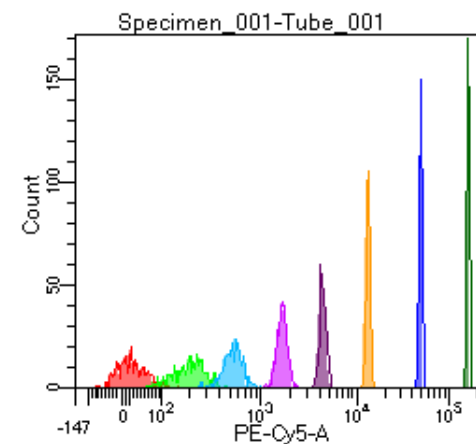

BD FACSDiva 9.0

Tube: Tube_001

Population	#Events	%Parent	%Total
All Events	2,862	####	100.0
P1	2,581	90.2	90.2
P2	328	12.7	11.5
P3	337	13.1	11.8
P4	315	12.2	11.0
P5	334	12.9	11.7
P6	285	11.0	10.0
P7	357	13.8	12.5
P8	303	11.7	10.6
P9	319	12.4	11.1