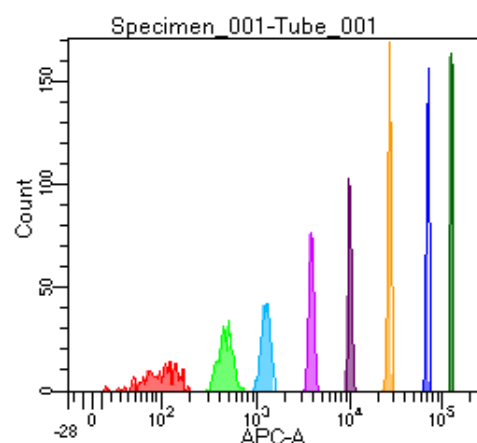

BD FACSDiva 9.0

Tube: Tube_001

Population	#Events	%Parent	%Total
All Events	2,862	####	100.0
P1	2,581	90.2	90.2
P2	328	12.7	11.5
P3	337	13.1	11.8
P4	315	12.2	11.0
P5	334	12.9	11.7
P6	285	11.0	10.0
P7	357	13.8	12.5
P8	303	11.7	10.6
P9	319	12.4	11.1