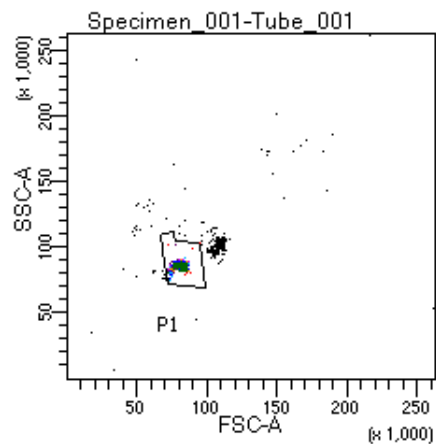

BD FACSDiva 9.0

Tube: Tube_001

Population	#Events	%Parent	%Total
All Events	2,862	####	100.0
P1	2,581	90.2	90.2
P2	328	12.7	11.5
P3	337	13.1	11.8
P4	315	12.2	11.0
P5	334	12.9	11.7
P6	285	11.0	10.0
P7	357	13.8	12.5
P8	303	11.7	10.6
P9	319	12.4	11.1