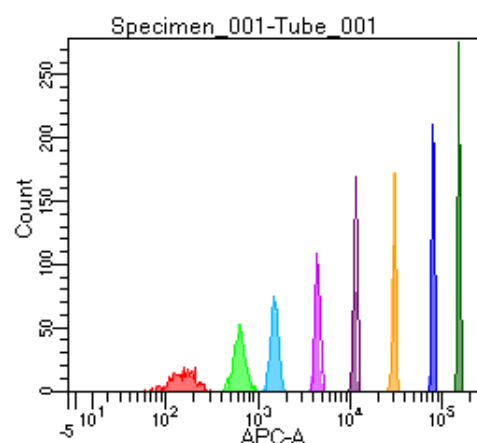

BD FACSDiva 9.0

Tube: Tube_001

Population	#Events	%Parent	%Total
All Events	4,023	####	100.0
P1	3,455	85.9	85.9
P2	370	10.7	9.2
P3	459	13.3	11.4
P4	458	13.3	11.4
P5	397	11.5	9.9
P6	431	12.5	10.7
P7	466	13.5	11.6
P8	438	12.7	10.9
P9	427	12.4	10.6