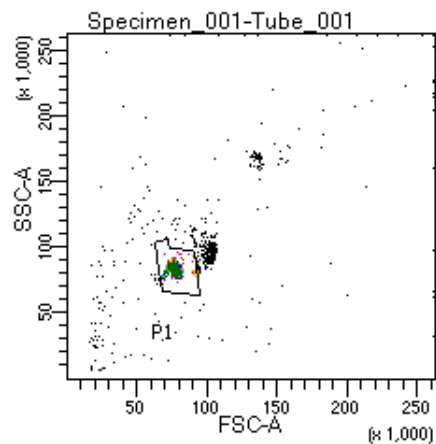

BD FACSDiva 9.0

Tube: Tube_001

Population	#Events	%Parent	%Total
All Events	4,023	####	100.0
P1	3,455	85.9	85.9
P2	370	10.7	9.2
P3	459	13.3	11.4
P4	458	13.3	11.4
P5	397	11.5	9.9
P6	431	12.5	10.7
P7	466	13.5	11.6
P8	438	12.7	10.9
P9	427	12.4	10.6