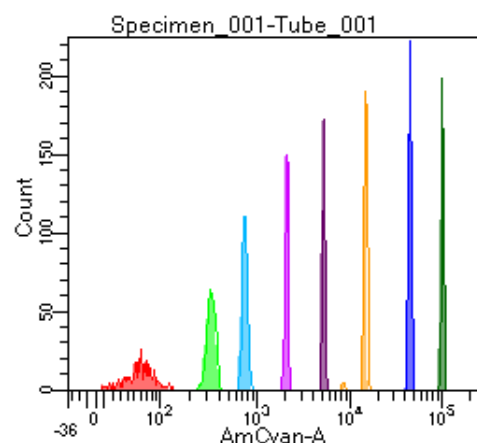

BD FACSDiva 9.0

Tube: Tube_001

Population	#Events	%Parent	%Total
All Events	4,023	####	100.0
P1	3,455	85.9	85.9
P2	370	10.7	9.2
P3	459	13.3	11.4
P4	458	13.3	11.4
P5	397	11.5	9.9
P6	431	12.5	10.7
P7	466	13.5	11.6
P8	438	12.7	10.9
P9	427	12.4	10.6