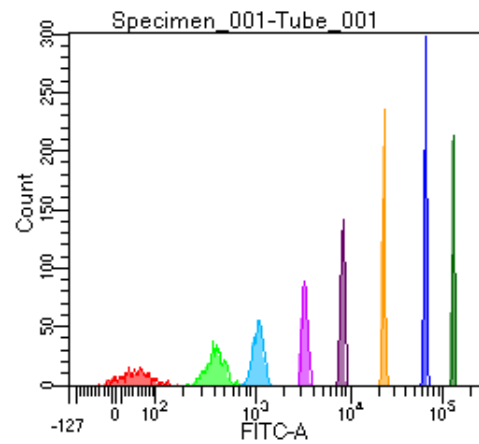

BD FACSDiva 9.0

Tube: Tube_001

Population	#Events	%Parent	%Total
All Events	4,023	####	100.0
P1	3,455	85.9	85.9
P2	370	10.7	9.2
P3	459	13.3	11.4
P4	458	13.3	11.4
P5	397	11.5	9.9
P6	431	12.5	10.7
P7	466	13.5	11.6
P8	438	12.7	10.9
P9	427	12.4	10.6