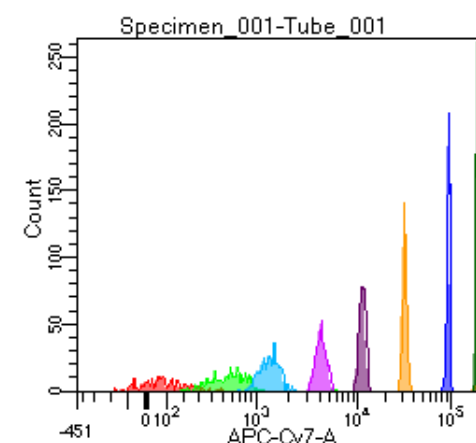

BD FACSDiva 9.0

Tube: Tube_001

Population	#Events	%Parent	%Total
All Events	4,023	####	100.0
P1	3,455	85.9	85.9
P2	370	10.7	9.2
P3	459	13.3	11.4
P4	458	13.3	11.4
P5	397	11.5	9.9
P6	431	12.5	10.7
P7	466	13.5	11.6
P8	438	12.7	10.9
P9	427	12.4	10.6