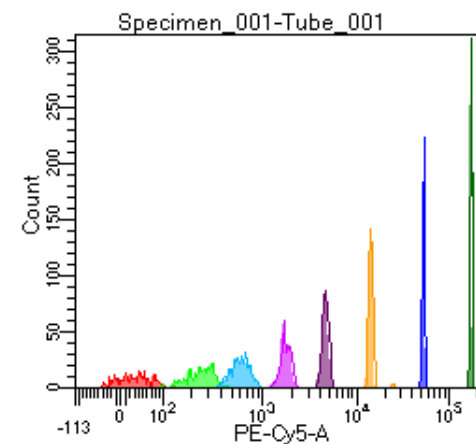

BD FACSDiva 9.0

Tube: Tube_001

Population	#Events	%Parent	%Total
All Events	4,023	####	100.0
P1	3,455	85.9	85.9
P2	370	10.7	9.2
P3	459	13.3	11.4
P4	458	13.3	11.4
P5	397	11.5	9.9
P6	431	12.5	10.7
P7	466	13.5	11.6
P8	438	12.7	10.9
P9	427	12.4	10.6