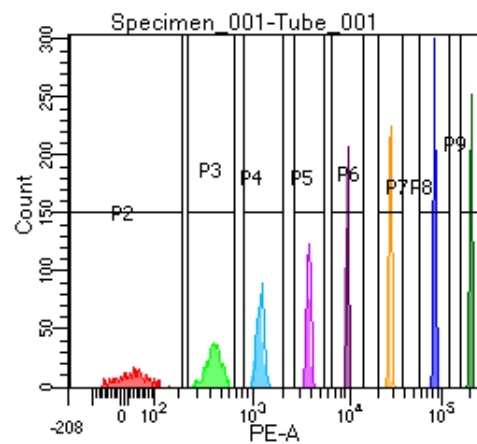

BD FACSDiva 9.0

Tube: Tube_001

Population	#Events	%Parent	%Total
All Events	4,023	####	100.0
P1	3,455	85.9	85.9
P2	370	10.7	9.2
P3	459	13.3	11.4
P4	458	13.3	11.4
P5	397	11.5	9.9
P6	431	12.5	10.7
P7	466	13.5	11.6
P8	438	12.7	10.9
P9	427	12.4	10.6