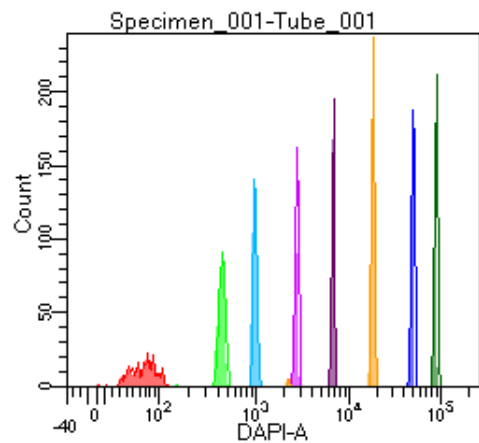

BD FACSDiva 9.0

Tube: Tube_001

Population	#Events	%Parent	%Total
All Events	4,023	####	100.0
P1	3,455	85.9	85.9
P2	370	10.7	9.2
P3	459	13.3	11.4
P4	458	13.3	11.4
P5	397	11.5	9.9
P6	431	12.5	10.7
P7	466	13.5	11.6
P8	438	12.7	10.9
P9	427	12.4	10.6