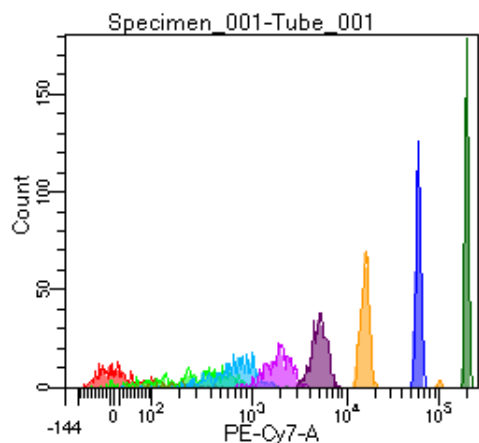

BD FACSDiva 9.0

Tube: Tube_001

Population	#Events	%Parent	%Total
All Events	4,023	####	100.0
P1	3,455	85.9	85.9
P2	370	10.7	9.2
P3	459	13.3	11.4
P4	458	13.3	11.4
P5	397	11.5	9.9
P6	431	12.5	10.7
P7	466	13.5	11.6
P8	438	12.7	10.9
P9	427	12.4	10.6