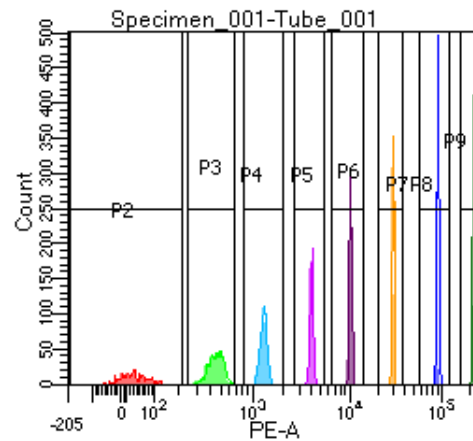

BD FACSDiva 9.0

Tube: Tube_001

Population	#Events	%Parent	%Total
All Events	5,000	####	100.0
P1	4,512	90.2	90.2
P2	433	9.6	8.7
P3	609	13.5	12.2
P4	592	13.1	11.8
P5	556	12.3	11.1
P6	582	12.9	11.6
P7	563	12.5	11.3
P8	594	13.2	11.9
P9	583	12.9	11.7