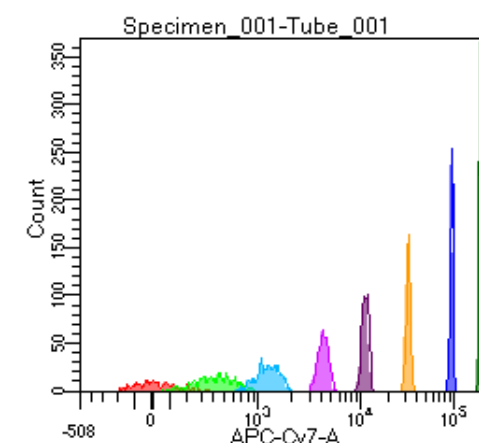

BD FACSDiva 9.0

Tube: Tube_001

Population	#Events	%Parent	%Total
All Events	5,000	####	100.0
P1	4,512	90.2	90.2
P2	433	9.6	8.7
P3	609	13.5	12.2
P4	592	13.1	11.8
P5	556	12.3	11.1
P6	582	12.9	11.6
P7	563	12.5	11.3
P8	594	13.2	11.9
P9	583	12.9	11.7