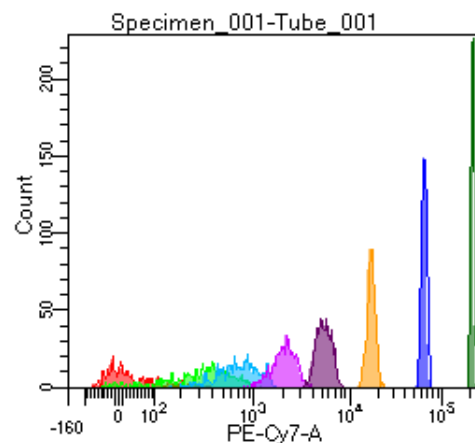

BD FACSDiva 9.0

Tube: Tube_001

Population	#Events	%Parent	%Total
All Events	5,000	####	100.0
P1	4,512	90.2	90.2
P2	433	9.6	8.7
P3	609	13.5	12.2
P4	592	13.1	11.8
P5	556	12.3	11.1
P6	582	12.9	11.6
P7	563	12.5	11.3
P8	594	13.2	11.9
P9	583	12.9	11.7