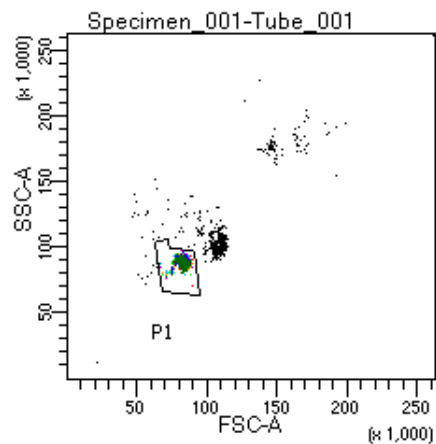

BD FACSDiva 9.0

Tube: Tube_001

Population	#Events	%Parent	%Total
All Events	5,000	####	100.0
P1	4,512	90.2	90.2
P2	433	9.6	8.7
P3	609	13.5	12.2
P4	592	13.1	11.8
P5	556	12.3	11.1
P6	582	12.9	11.6
P7	563	12.5	11.3
P8	594	13.2	11.9
P9	583	12.9	11.7