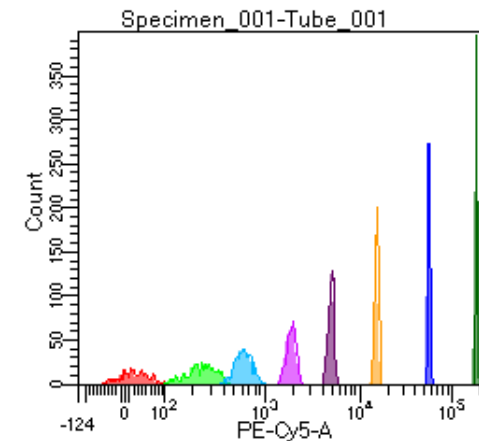

BD FACSDiva 9.0

Tube: Tube_001

Population	#Events	%Parent	%Total
All Events	5,000	####	100.0
P1	4,512	90.2	90.2
P2	433	9.6	8.7
P3	609	13.5	12.2
P4	592	13.1	11.8
P5	556	12.3	11.1
P6	582	12.9	11.6
P7	563	12.5	11.3
P8	594	13.2	11.9
P9	583	12.9	11.7