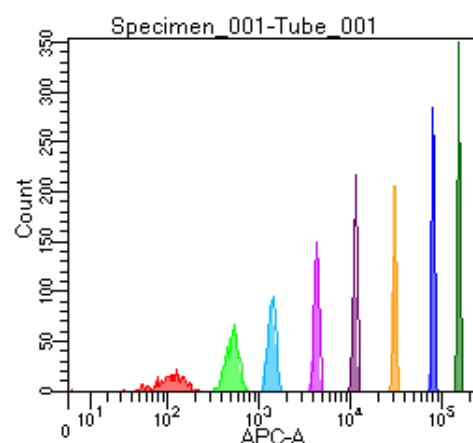

BD FACSDiva 9.0

Tube: Tube_001

Population	#Events	%Parent	%Total
All Events	5,000	####	100.0
P1	4,512	90.2	90.2
P2	433	9.6	8.7
P3	609	13.5	12.2
P4	592	13.1	11.8
P5	556	12.3	11.1
P6	582	12.9	11.6
P7	563	12.5	11.3
P8	594	13.2	11.9
P9	583	12.9	11.7