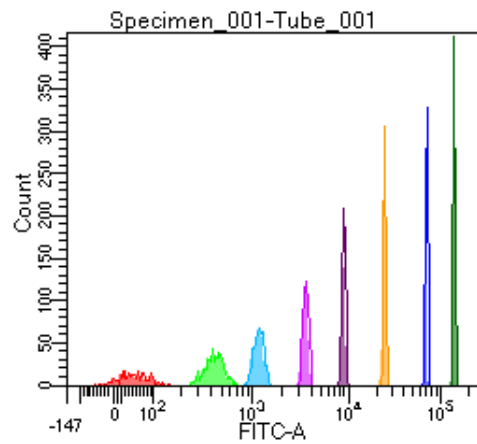

BD FACSDiva 9.0

Tube: Tube_001

Population	#Events	%Parent	%Total
All Events	5,000	####	100.0
P1	4,512	90.2	90.2
P2	433	9.6	8.7
P3	609	13.5	12.2
P4	592	13.1	11.8
P5	556	12.3	11.1
P6	582	12.9	11.6
P7	563	12.5	11.3
P8	594	13.2	11.9
P9	583	12.9	11.7