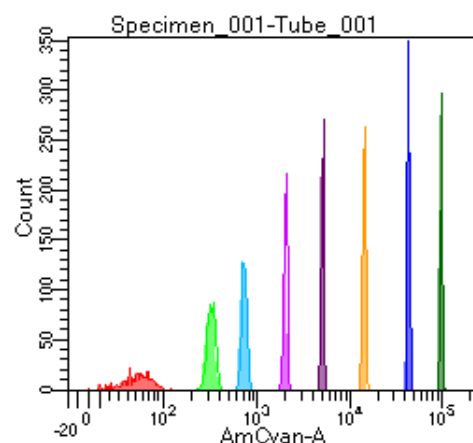

BD FACSDiva 9.0

Tube: Tube_001

Population	#Events	%Parent	%Total
All Events	5,000	####	100.0
P1	4,512	90.2	90.2
P2	433	9.6	8.7
P3	609	13.5	12.2
P4	592	13.1	11.8
P5	556	12.3	11.1
P6	582	12.9	11.6
P7	563	12.5	11.3
P8	594	13.2	11.9
P9	583	12.9	11.7