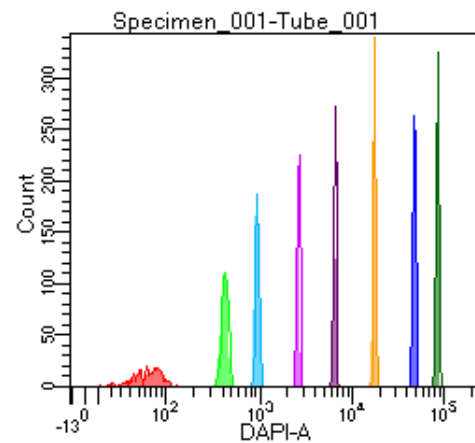

BD FACSDiva 9.0

Tube: Tube_001

Population	#Events	%Parent	%Total
All Events	5,000	####	100.0
P1	4,512	90.2	90.2
P2	433	9.6	8.7
P3	609	13.5	12.2
P4	592	13.1	11.8
P5	556	12.3	11.1
P6	582	12.9	11.6
P7	563	12.5	11.3
P8	594	13.2	11.9
P9	583	12.9	11.7