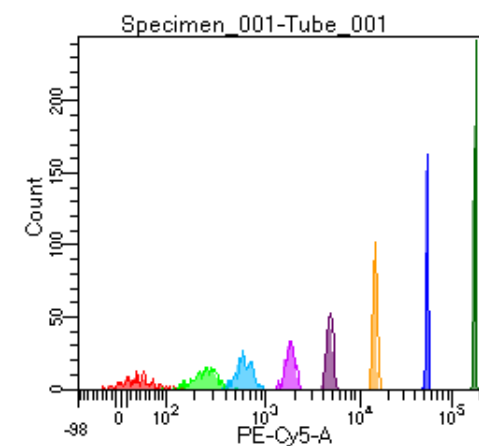

BD FACSDiva 9.0

Tube: Tube_001

Population	#Events	%Parent	%Total
All Events	2,781	####	100.0
P1	2,374	85.4	85.4
P2	254	10.7	9.1
P3	309	13.0	11.1
P4	306	12.9	11.0
P5	260	11.0	9.3
P6	272	11.5	9.8
P7	296	12.5	10.6
P8	311	13.1	11.2
P9	353	14.9	12.7