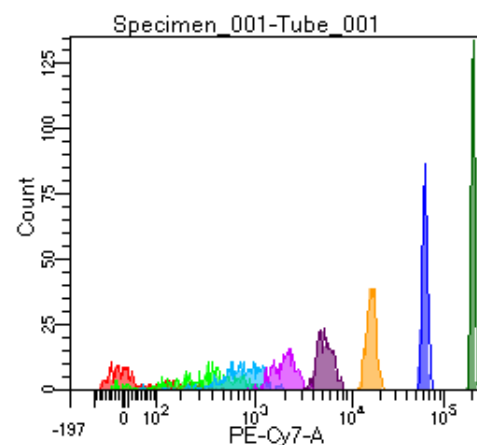

BD FACSDiva 9.0

Tube: Tube_001

Population	#Events	%Parent	%Total
All Events	2,781	####	100.0
P1	2,374	85.4	85.4
P2	254	10.7	9.1
P3	309	13.0	11.1
P4	306	12.9	11.0
P5	260	11.0	9.3
P6	272	11.5	9.8
P7	296	12.5	10.6
P8	311	13.1	11.2
P9	353	14.9	12.7