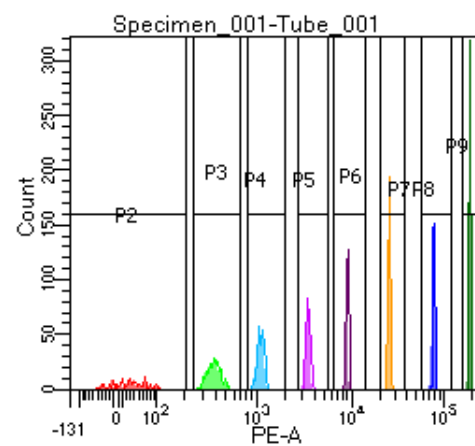

BD FACSDiva 9.0

Tube: Tube_001

Population	#Events	%Parent	%Total
All Events	2,781	####	100.0
P1	2,374	85.4	85.4
P2	254	10.7	9.1
P3	309	13.0	11.1
P4	306	12.9	11.0
P5	260	11.0	9.3
P6	272	11.5	9.8
P7	296	12.5	10.6
P8	311	13.1	11.2
P9	353	14.9	12.7