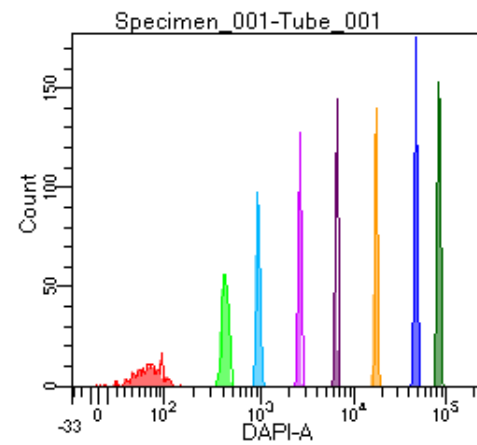

BD FACSDiva 9.0

Tube: Tube_001

Population	#Events	%Parent	%Total
All Events	2,781	####	100.0
P1	2,374	85.4	85.4
P2	254	10.7	9.1
P3	309	13.0	11.1
P4	306	12.9	11.0
P5	260	11.0	9.3
P6	272	11.5	9.8
P7	296	12.5	10.6
P8	311	13.1	11.2
P9	353	14.9	12.7