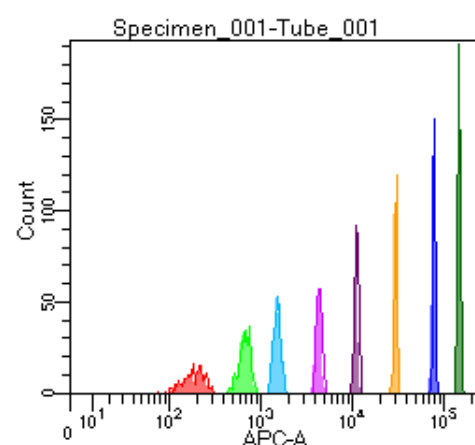

BD FACSDiva 9.0

Tube: Tube_001

Population	#Events	%Parent	%Total
All Events	2,781	####	100.0
P1	2,374	85.4	85.4
P2	254	10.7	9.1
P3	309	13.0	11.1
P4	306	12.9	11.0
P5	260	11.0	9.3
P6	272	11.5	9.8
P7	296	12.5	10.6
P8	311	13.1	11.2
P9	353	14.9	12.7