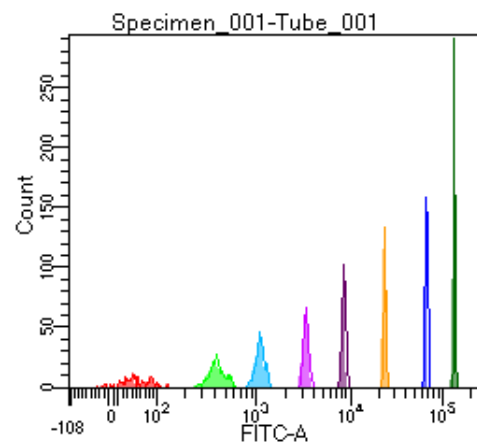

BD FACSDiva 9.0

Tube: Tube_001

Population	#Events	%Parent	%Total
All Events	2,781	####	100.0
P1	2,374	85.4	85.4
P2	254	10.7	9.1
P3	309	13.0	11.1
P4	306	12.9	11.0
P5	260	11.0	9.3
P6	272	11.5	9.8
P7	296	12.5	10.6
P8	311	13.1	11.2
P9	353	14.9	12.7