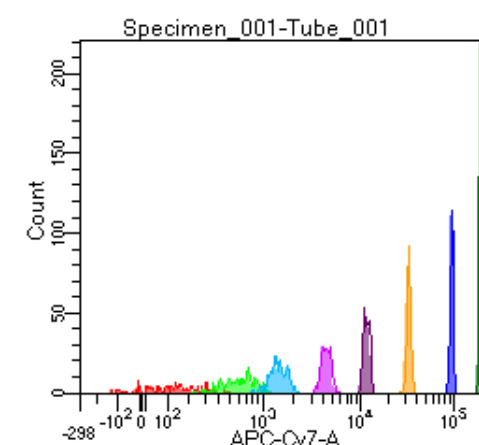

BD FACSDiva 9.0

Tube: Tube_001

Population	#Events	%Parent	%Total
All Events	2,781	####	100.0
P1	2,374	85.4	85.4
P2	254	10.7	9.1
P3	309	13.0	11.1
P4	306	12.9	11.0
P5	260	11.0	9.3
P6	272	11.5	9.8
P7	296	12.5	10.6
P8	311	13.1	11.2
P9	353	14.9	12.7