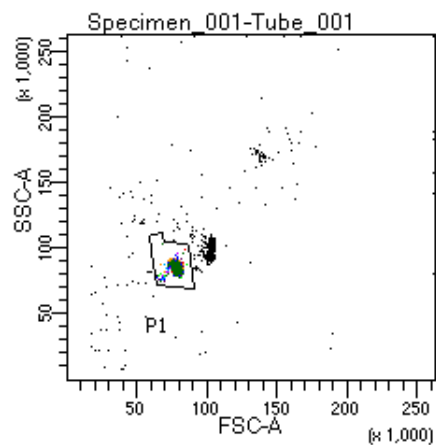

BD FACSDiva 9.0

Tube: Tube_001

Population	#Events	%Parent	%Total
All Events	2,781	####	100.0
P1	2,374	85.4	85.4
P2	254	10.7	9.1
P3	309	13.0	11.1
P4	306	12.9	11.0
P5	260	11.0	9.3
P6	272	11.5	9.8
P7	296	12.5	10.6
P8	311	13.1	11.2
P9	353	14.9	12.7