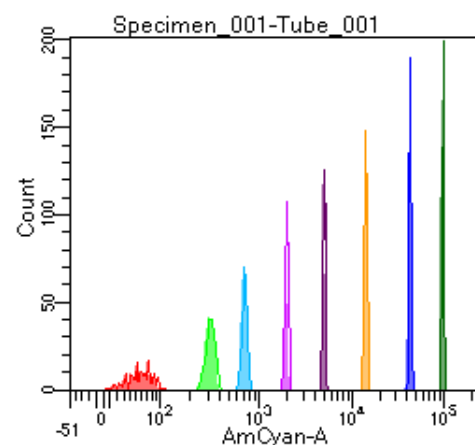

BD FACSDiva 9.0

Tube: Tube_001

Population	#Events	%Parent	%Total
All Events	2,781	####	100.0
P1	2,374	85.4	85.4
P2	254	10.7	9.1
P3	309	13.0	11.1
P4	306	12.9	11.0
P5	260	11.0	9.3
P6	272	11.5	9.8
P7	296	12.5	10.6
P8	311	13.1	11.2
P9	353	14.9	12.7