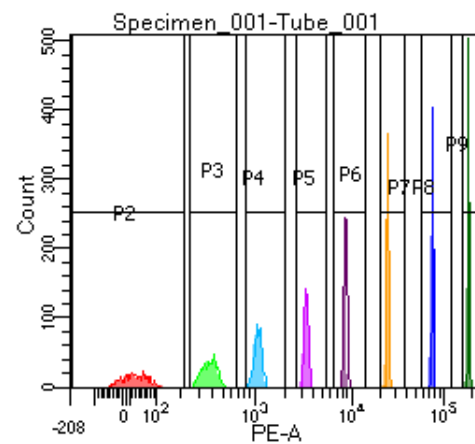

BD FACSDiva 9.0

Tube: Tube_001

Population	#Events	%Parent	%Total
All Events	5,000	####	100.0
P1	4,336	86.7	86.7
P2	509	11.7	10.2
P3	532	12.3	10.6
P4	546	12.6	10.9
P5	475	11.0	9.5
P6	580	13.4	11.6
P7	536	12.4	10.7
P8	574	13.2	11.5
P9	568	13.1	11.4