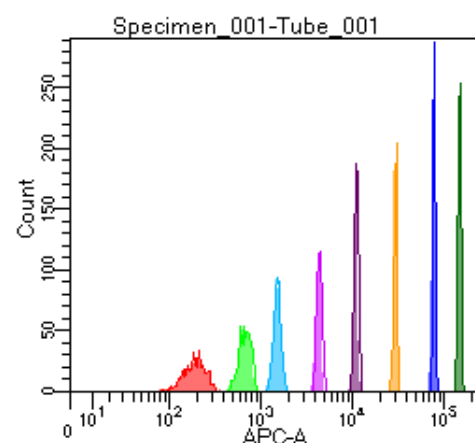

BD FACSDiva 9.0

Tube: Tube_001

Population	#Events	%Parent	%Total
All Events	5,000	####	100.0
P1	4,336	86.7	86.7
P2	509	11.7	10.2
P3	532	12.3	10.6
P4	546	12.6	10.9
P5	475	11.0	9.5
P6	580	13.4	11.6
P7	536	12.4	10.7
P8	574	13.2	11.5
P9	568	13.1	11.4