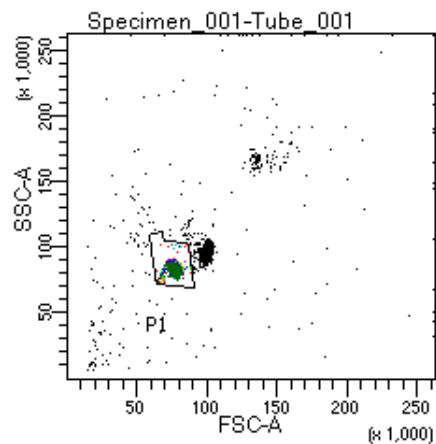

BD FACSDiva 9.0

Tube: Tube_001

Population	#Events	%Parent	%Total
All Events	5,000	####	100.0
P1	4,336	86.7	86.7
P2	509	11.7	10.2
P3	532	12.3	10.6
P4	546	12.6	10.9
P5	475	11.0	9.5
P6	580	13.4	11.6
P7	536	12.4	10.7
P8	574	13.2	11.5
P9	568	13.1	11.4