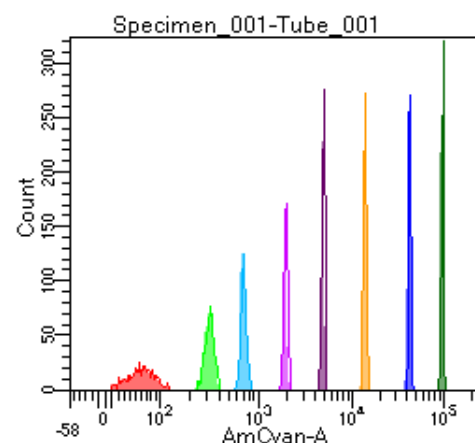

BD FACSDiva 9.0

Tube: Tube_001

Population	#Events	%Parent	%Total
All Events	5,000	####	100.0
P1	4,336	86.7	86.7
P2	509	11.7	10.2
P3	532	12.3	10.6
P4	546	12.6	10.9
P5	475	11.0	9.5
P6	580	13.4	11.6
P7	536	12.4	10.7
P8	574	13.2	11.5
P9	568	13.1	11.4