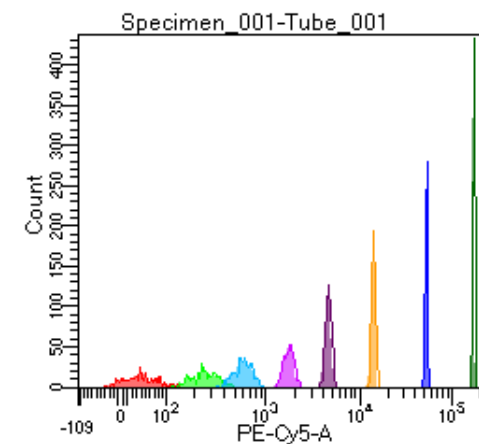

BD FACSDiva 9.0

Tube: Tube_001

Population	#Events	%Parent	%Total
All Events	5,000	####	100.0
P1	4,336	86.7	86.7
P2	509	11.7	10.2
P3	532	12.3	10.6
P4	546	12.6	10.9
P5	475	11.0	9.5
P6	580	13.4	11.6
P7	536	12.4	10.7
P8	574	13.2	11.5
P9	568	13.1	11.4