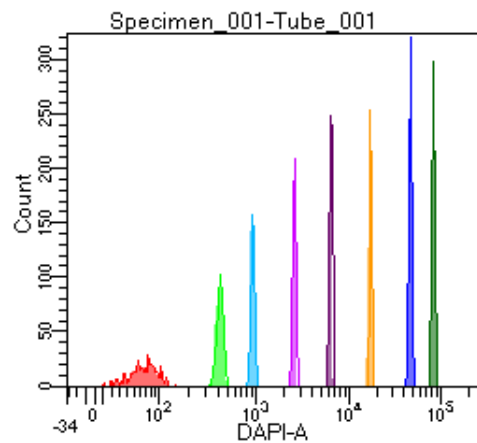

BD FACSDiva 9.0

Tube: Tube_001

Population	#Events	%Parent	%Total
All Events	5,000	####	100.0
P1	4,336	86.7	86.7
P2	509	11.7	10.2
P3	532	12.3	10.6
P4	546	12.6	10.9
P5	475	11.0	9.5
P6	580	13.4	11.6
P7	536	12.4	10.7
P8	574	13.2	11.5
P9	568	13.1	11.4