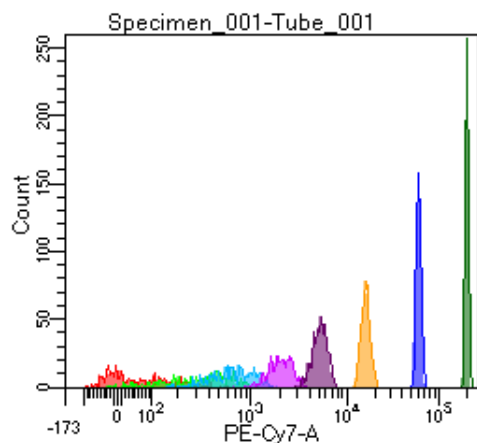

BD FACSDiva 9.0

Tube: Tube_001

Population	#Events	%Parent	%Total
All Events	5,000	####	100.0
P1	4,336	86.7	86.7
P2	509	11.7	10.2
P3	532	12.3	10.6
P4	546	12.6	10.9
P5	475	11.0	9.5
P6	580	13.4	11.6
P7	536	12.4	10.7
P8	574	13.2	11.5
P9	568	13.1	11.4