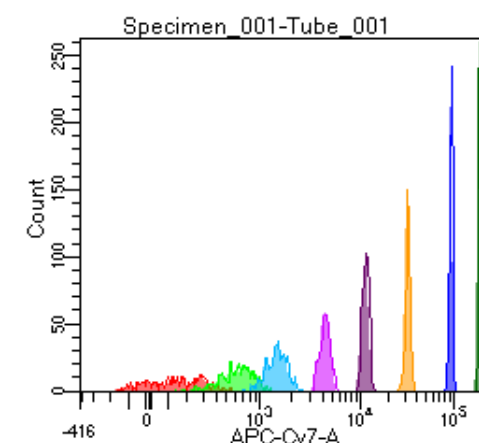

BD FACSDiva 9.0

Tube: Tube_001

Population	#Events	%Parent	%Total
All Events	5,000	####	100.0
P1	4,336	86.7	86.7
P2	509	11.7	10.2
P3	532	12.3	10.6
P4	546	12.6	10.9
P5	475	11.0	9.5
P6	580	13.4	11.6
P7	536	12.4	10.7
P8	574	13.2	11.5
P9	568	13.1	11.4