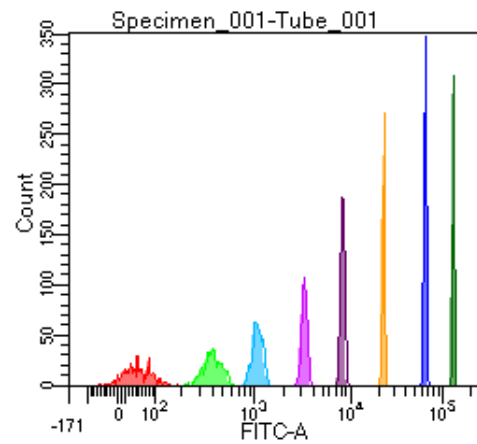

BD FACSDiva 9.0

Tube: Tube_001

Population	#Events	%Parent	%Total
All Events	5,000	####	100.0
P1	4,336	86.7	86.7
P2	509	11.7	10.2
P3	532	12.3	10.6
P4	546	12.6	10.9
P5	475	11.0	9.5
P6	580	13.4	11.6
P7	536	12.4	10.7
P8	574	13.2	11.5
P9	568	13.1	11.4