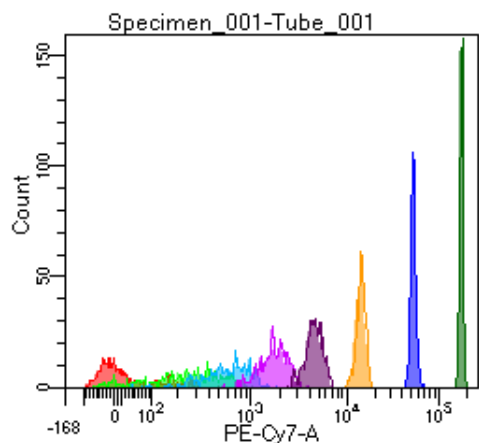

BD FACSDiva 9.0

Tube: Tube\_001

Population	#Events	%Parent	%Total
All Events	3,753	####	100.0
P1	3,308	88.1	88.1
P2	356	10.8	9.5
P3	422	12.8	11.2
P4	398	12.0	10.6
P5	435	13.1	11.6
P6	418	12.6	11.1
P7	383	11.6	10.2
P8	431	13.0	11.5
P9	446	13.5	11.9