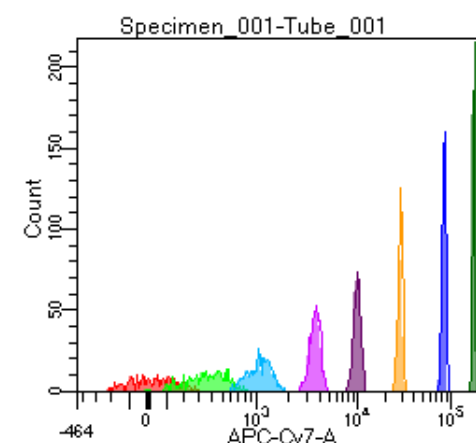

BD FACSDiva 9.0

Tube: Tube\_001

Population	#Events	%Parent	%Total
All Events	3,753	####	100.0
P1	3,308	88.1	88.1
P2	356	10.8	9.5
P3	422	12.8	11.2
P4	398	12.0	10.6
P5	435	13.1	11.6
P6	418	12.6	11.1
P7	383	11.6	10.2
P8	431	13.0	11.5
P9	446	13.5	11.9