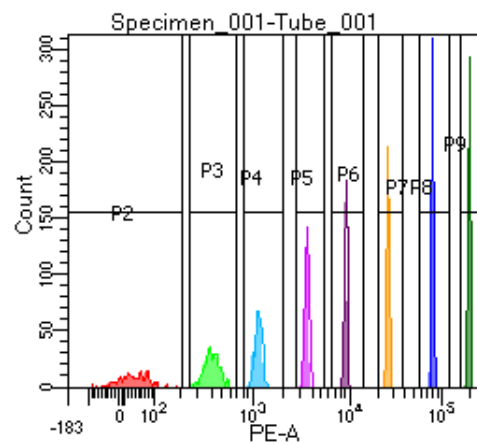

BD FACSDiva 9.0

Tube: Tube\_001

Population	#Events	%Parent	%Total
All Events	3,753	####	100.0
P1	3,308	88.1	88.1
P2	356	10.8	9.5
P3	422	12.8	11.2
P4	398	12.0	10.6
P5	435	13.1	11.6
P6	418	12.6	11.1
P7	383	11.6	10.2
P8	431	13.0	11.5
P9	446	13.5	11.9