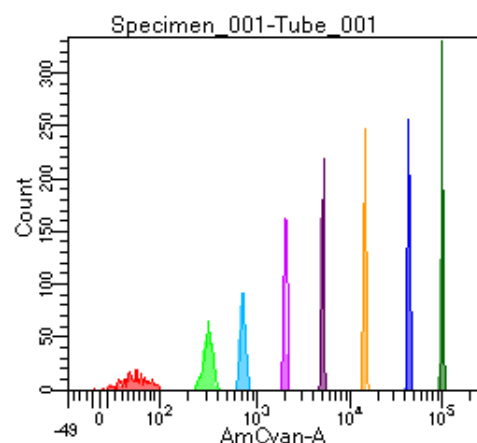

BD FACSDiva 9.0

Tube: Tube\_001

Population	#Events	%Parent	%Total
All Events	3,753	####	100.0
P1	3,308	88.1	88.1
P2	356	10.8	9.5
P3	422	12.8	11.2
P4	398	12.0	10.6
P5	435	13.1	11.6
P6	418	12.6	11.1
P7	383	11.6	10.2
P8	431	13.0	11.5
P9	446	13.5	11.9