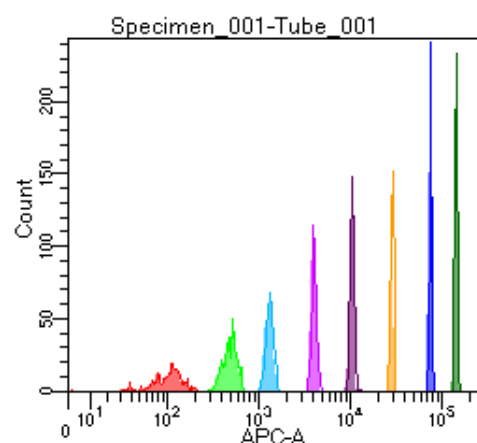

BD FACSDiva 9.0

Tube: Tube\_001

Population	#Events	%Parent	%Total
All Events	3,753	####	100.0
P1	3,308	88.1	88.1
P2	356	10.8	9.5
P3	422	12.8	11.2
P4	398	12.0	10.6
P5	435	13.1	11.6
P6	418	12.6	11.1
P7	383	11.6	10.2
P8	431	13.0	11.5
P9	446	13.5	11.9