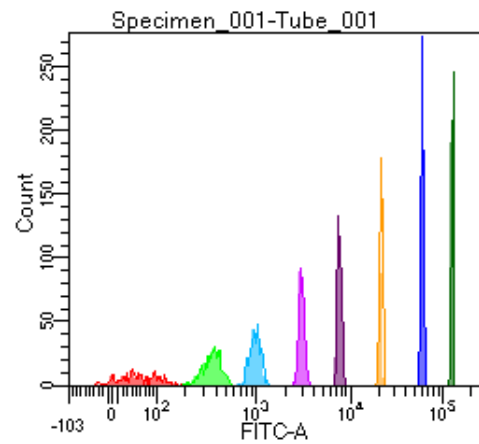

BD FACSDiva 9.0

Tube: Tube\_001

Population	#Events	%Parent	%Total
All Events	3,753	####	100.0
P1	3,308	88.1	88.1
P2	356	10.8	9.5
P3	422	12.8	11.2
P4	398	12.0	10.6
P5	435	13.1	11.6
P6	418	12.6	11.1
P7	383	11.6	10.2
P8	431	13.0	11.5
P9	446	13.5	11.9