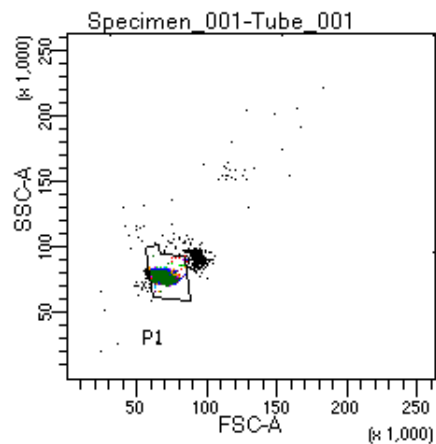

BD FACSDiva 9.0

Tube: Tube\_001

Population	#Events	%Parent	%Total
All Events	3,753	####	100.0
P1	3,308	88.1	88.1
P2	356	10.8	9.5
P3	422	12.8	11.2
P4	398	12.0	10.6
P5	435	13.1	11.6
P6	418	12.6	11.1
P7	383	11.6	10.2
P8	431	13.0	11.5
P9	446	13.5	11.9