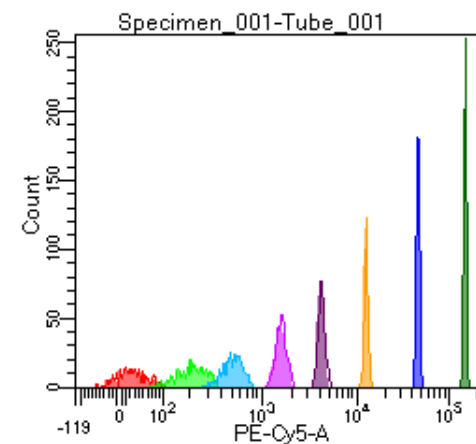

BD FACSDiva 9.0

Tube: Tube\_001

Population	#Events	%Parent	%Total
All Events	3,753	####	100.0
P1	3,308	88.1	88.1
P2	356	10.8	9.5
P3	422	12.8	11.2
P4	398	12.0	10.6
P5	435	13.1	11.6
P6	418	12.6	11.1
P7	383	11.6	10.2
P8	431	13.0	11.5
P9	446	13.5	11.9