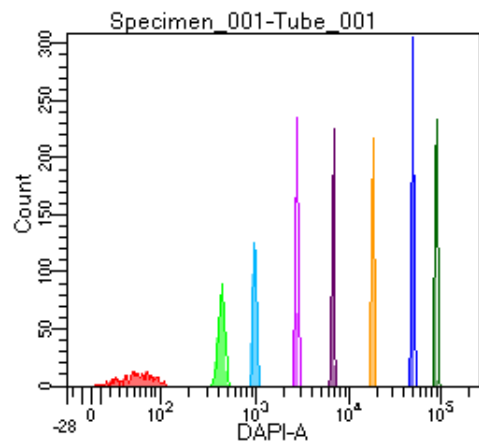

BD FACSDiva 9.0

Tube: Tube\_001

Population	#Events	%Parent	%Total
All Events	3,753	####	100.0
P1	3,308	88.1	88.1
P2	356	10.8	9.5
P3	422	12.8	11.2
P4	398	12.0	10.6
P5	435	13.1	11.6
P6	418	12.6	11.1
P7	383	11.6	10.2
P8	431	13.0	11.5
P9	446	13.5	11.9