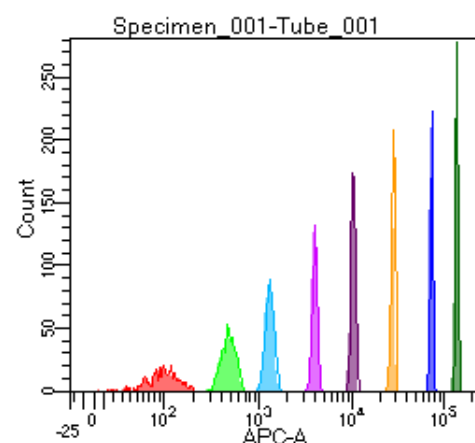

BD FACSDiva 9.0

Tube: Tube\_001

| Population | #Events | %Parent | %Total |
|------------|---------|---------|--------|
| All Events | 5,000   | ####    | 100.0  |
| P1         | 4,495   | 89.9    | 89.9   |
| P2         | 469     | 10.4    | 9.4    |
| P3         | 566     | 12.6    | 11.3   |
| P4         | 598     | 13.3    | 12.0   |
| P5         | 555     | 12.3    | 11.1   |
| P6         | 608     | 13.5    | 12.2   |
| P7         | 563     | 12.5    | 11.3   |
| P8         | 558     | 12.4    | 11.2   |
| P9         | 568     | 12.6    | 11.4   |