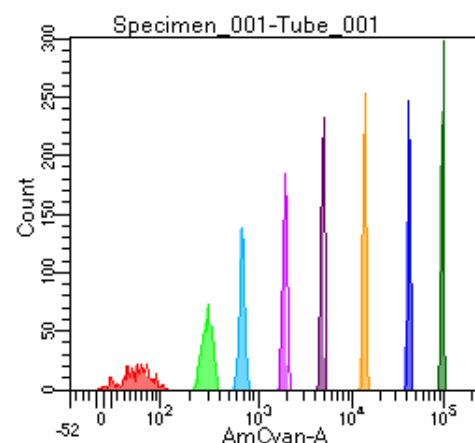

BD FACSDiva 9.0

Tube: Tube\_001

| Population | #Events | %Parent | %Total |
|------------|---------|---------|--------|
| All Events | 5,000   | ####    | 100.0  |
| P1         | 4,495   | 89.9    | 89.9   |
| P2         | 469     | 10.4    | 9.4    |
| P3         | 566     | 12.6    | 11.3   |
| P4         | 598     | 13.3    | 12.0   |
| P5         | 555     | 12.3    | 11.1   |
| P6         | 608     | 13.5    | 12.2   |
| P7         | 563     | 12.5    | 11.3   |
| P8         | 558     | 12.4    | 11.2   |
| P9         | 568     | 12.6    | 11.4   |