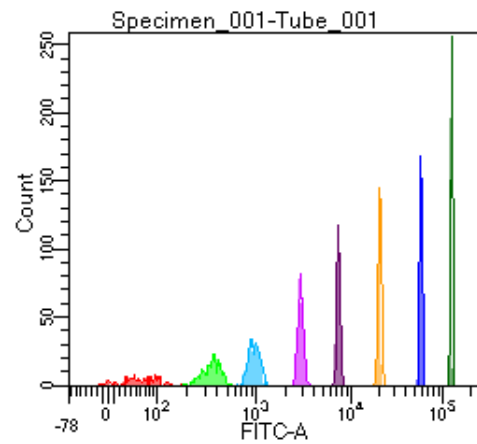

BD FACSDiva 9.0

Tube: Tube\_001

Population	#Events	%Parent	%Total
All Events	2,781	####	100.0
P1	2,536	91.2	91.2
P2	238	9.4	8.6
P3	304	12.0	10.9
P4	322	12.7	11.6
P5	353	13.9	12.7
P6	311	12.3	11.2
P7	342	13.5	12.3
P8	327	12.9	11.8
P9	327	12.9	11.8