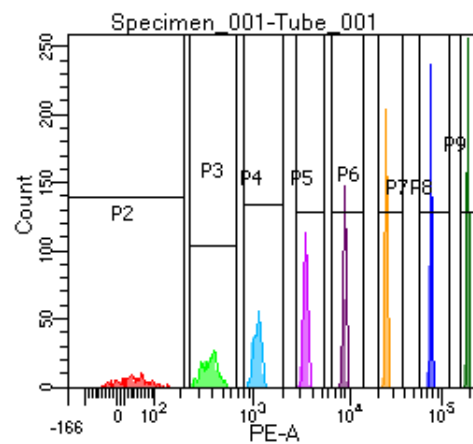

BD FACSDiva 9.0

Tube: Tube\_001

Population	#Events	%Parent	%Total
All Events	2,781	####	100.0
P1	2,536	91.2	91.2
P2	238	9.4	8.6
P3	304	12.0	10.9
P4	322	12.7	11.6
P5	353	13.9	12.7
P6	311	12.3	11.2
P7	342	13.5	12.3
P8	327	12.9	11.8
P9	327	12.9	11.8