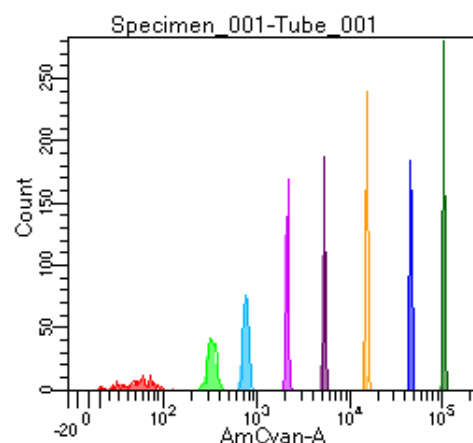

BD FACSDiva 9.0

Tube: Tube\_001

Population	#Events	%Parent	%Total
All Events	2,781	####	100.0
P1	2,536	91.2	91.2
P2	238	9.4	8.6
P3	304	12.0	10.9
P4	322	12.7	11.6
P5	353	13.9	12.7
P6	311	12.3	11.2
P7	342	13.5	12.3
P8	327	12.9	11.8
P9	327	12.9	11.8