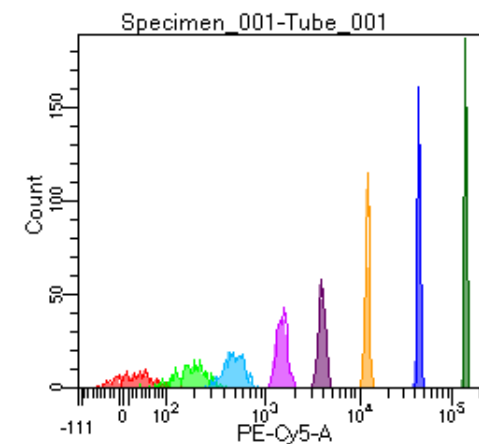

BD FACSDiva 9.0

Tube: Tube\_001

Population	#Events	%Parent	%Total
All Events	2,781	####	100.0
P1	2,536	91.2	91.2
P2	238	9.4	8.6
P3	304	12.0	10.9
P4	322	12.7	11.6
P5	353	13.9	12.7
P6	311	12.3	11.2
P7	342	13.5	12.3
P8	327	12.9	11.8
P9	327	12.9	11.8