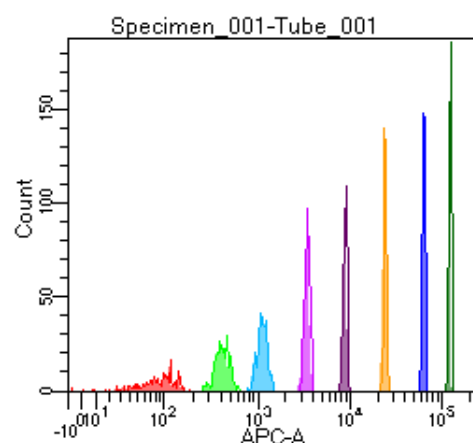

BD FACSDiva 9.0

Tube: Tube\_001

Population	#Events	%Parent	%Total
All Events	2,781	####	100.0
P1	2,536	91.2	91.2
P2	238	9.4	8.6
P3	304	12.0	10.9
P4	322	12.7	11.6
P5	353	13.9	12.7
P6	311	12.3	11.2
P7	342	13.5	12.3
P8	327	12.9	11.8
P9	327	12.9	11.8