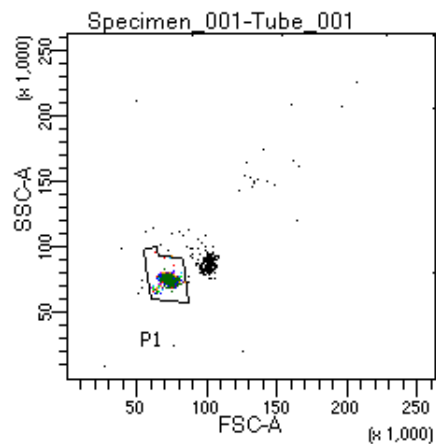

BD FACSDiva 9.0

Tube: Tube\_001

Population	#Events	%Parent	%Total
All Events	2,781	####	100.0
P1	2,536	91.2	91.2
P2	238	9.4	8.6
P3	304	12.0	10.9
P4	322	12.7	11.6
P5	353	13.9	12.7
P6	311	12.3	11.2
P7	342	13.5	12.3
P8	327	12.9	11.8
P9	327	12.9	11.8