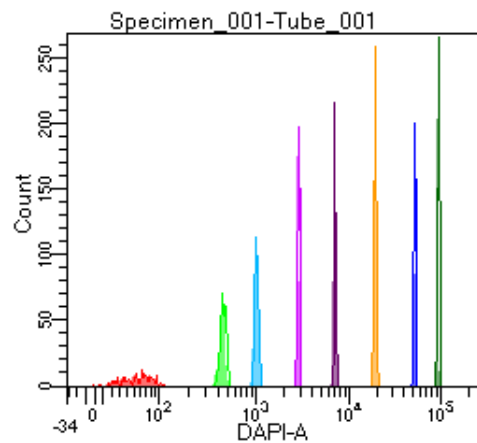

BD FACSDiva 9.0

Tube: Tube\_001

Population	#Events	%Parent	%Total
All Events	2,781	####	100.0
P1	2,536	91.2	91.2
P2	238	9.4	8.6
P3	304	12.0	10.9
P4	322	12.7	11.6
P5	353	13.9	12.7
P6	311	12.3	11.2
P7	342	13.5	12.3
P8	327	12.9	11.8
P9	327	12.9	11.8