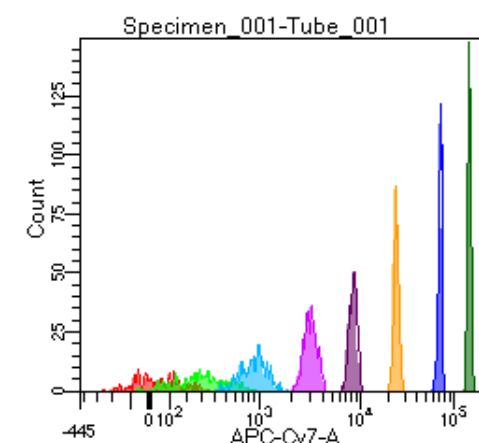

BD FACSDiva 9.0

Tube: Tube\_001

Population	#Events	%Parent	%Total
All Events	2,781	####	100.0
P1	2,536	91.2	91.2
P2	238	9.4	8.6
P3	304	12.0	10.9
P4	322	12.7	11.6
P5	353	13.9	12.7
P6	311	12.3	11.2
P7	342	13.5	12.3
P8	327	12.9	11.8
P9	327	12.9	11.8