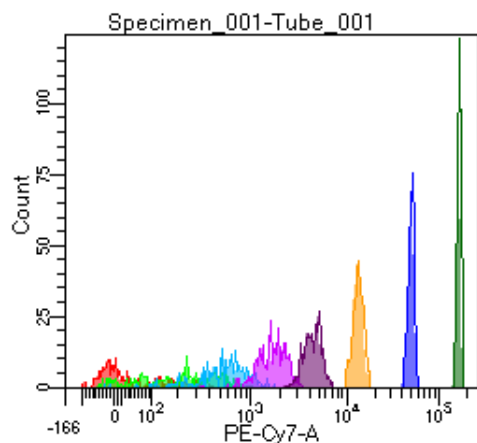

BD FACSDiva 9.0

Tube: Tube\_001

Population	#Events	%Parent	%Total
All Events	2,781	####	100.0
P1	2,536	91.2	91.2
P2	238	9.4	8.6
P3	304	12.0	10.9
P4	322	12.7	11.6
P5	353	13.9	12.7
P6	311	12.3	11.2
P7	342	13.5	12.3
P8	327	12.9	11.8
P9	327	12.9	11.8